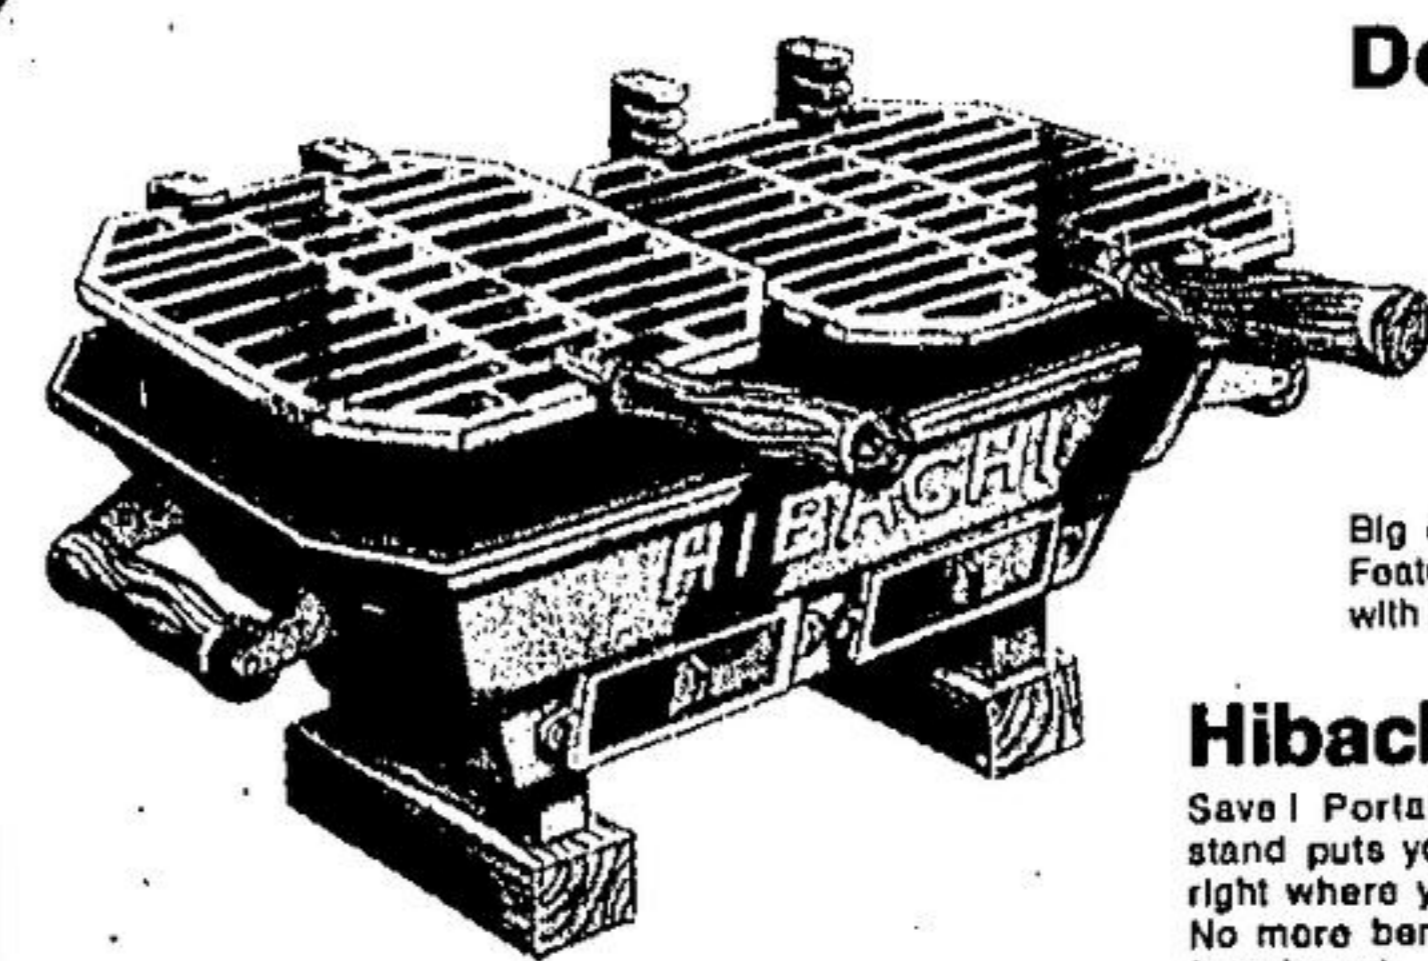

Double Hibachi at Savings!

4⁹⁴ each

Big enough for 2 steaks, portable, too! Features double adjustable-height grills with 2 air vents.

Hibachi Stand

Save! Portable folding stand puts your Hibachi right where you want it. No more banding over! (not shown).

2⁹⁴ each

Zellers

Outstanding Values For The Great Outdoor Life...
Yours During Zellers Cross Canada Sale!