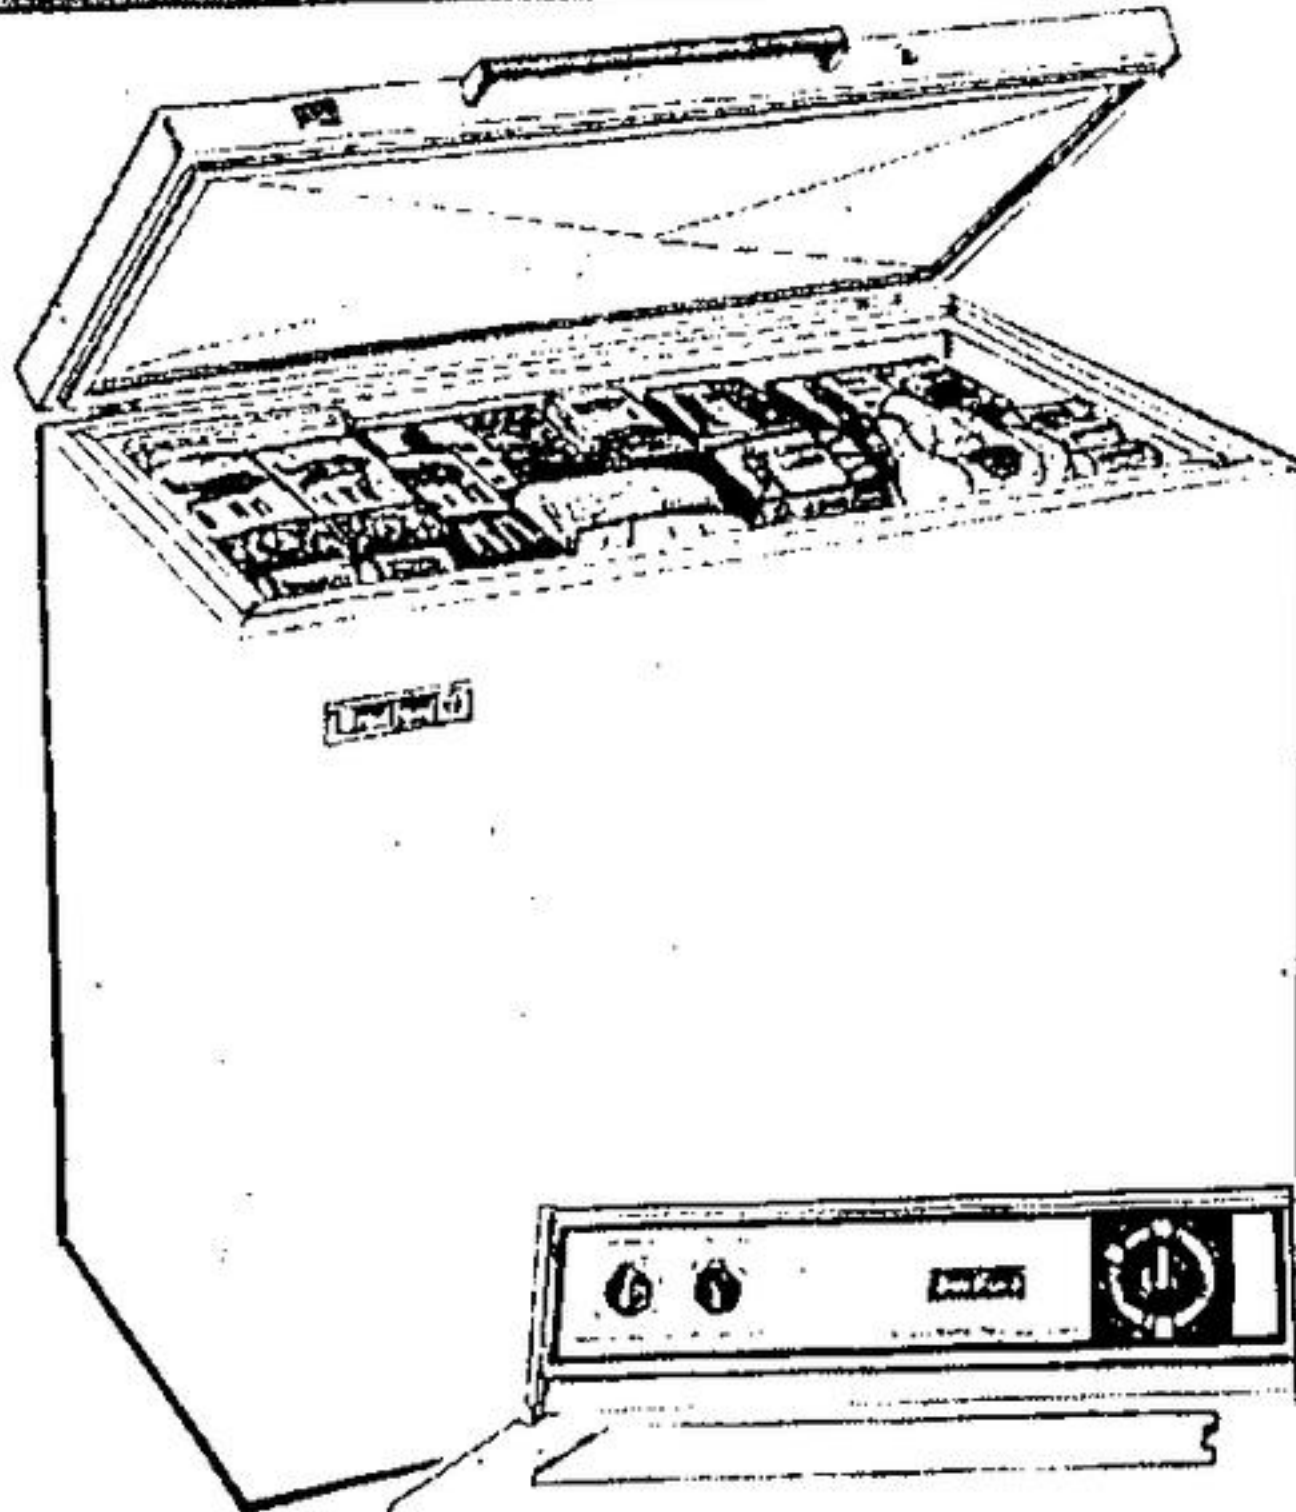

## "Bradford" 30-inch Range

Summer Sale Price  
**\$298**

White or Colour

- Automatic oven timer, & minute-minder
- Fluorescent cook-top light
- Two 6" & two 8" lift-out elements with infinite heat controls; variable boil control
- Large 25" oven with removable door
- 1 Year Home Service Guarantee, Parts & Labour

## "Bradford" 12 Cu ft. Freezer

**\$233**

- Just 27"D. x 45"L. x 36"H. - yet holds 428 lbs. of frozen food!
  - Temperature control, no-seg "Fibraglas" insulation, power-on light, enamel finish
  - 1 Year Home Service Contract - 5 Years on Compressor
- \*Reg'd. T.M.

## "Bradford" 13 cu. ft "Frost-Free" Refrigerator

Summer Sale Price  
**\$414**

White or Colour

- Freezer holds 108 lbs. of food!
- Two 10-position adjustable shelves.
- Egg storage dairy butter compartments
- 59"H x 30"W x 29" deep, porcelain enamel interior
- 1 Year Home Service Contract, Parts & Labour included.