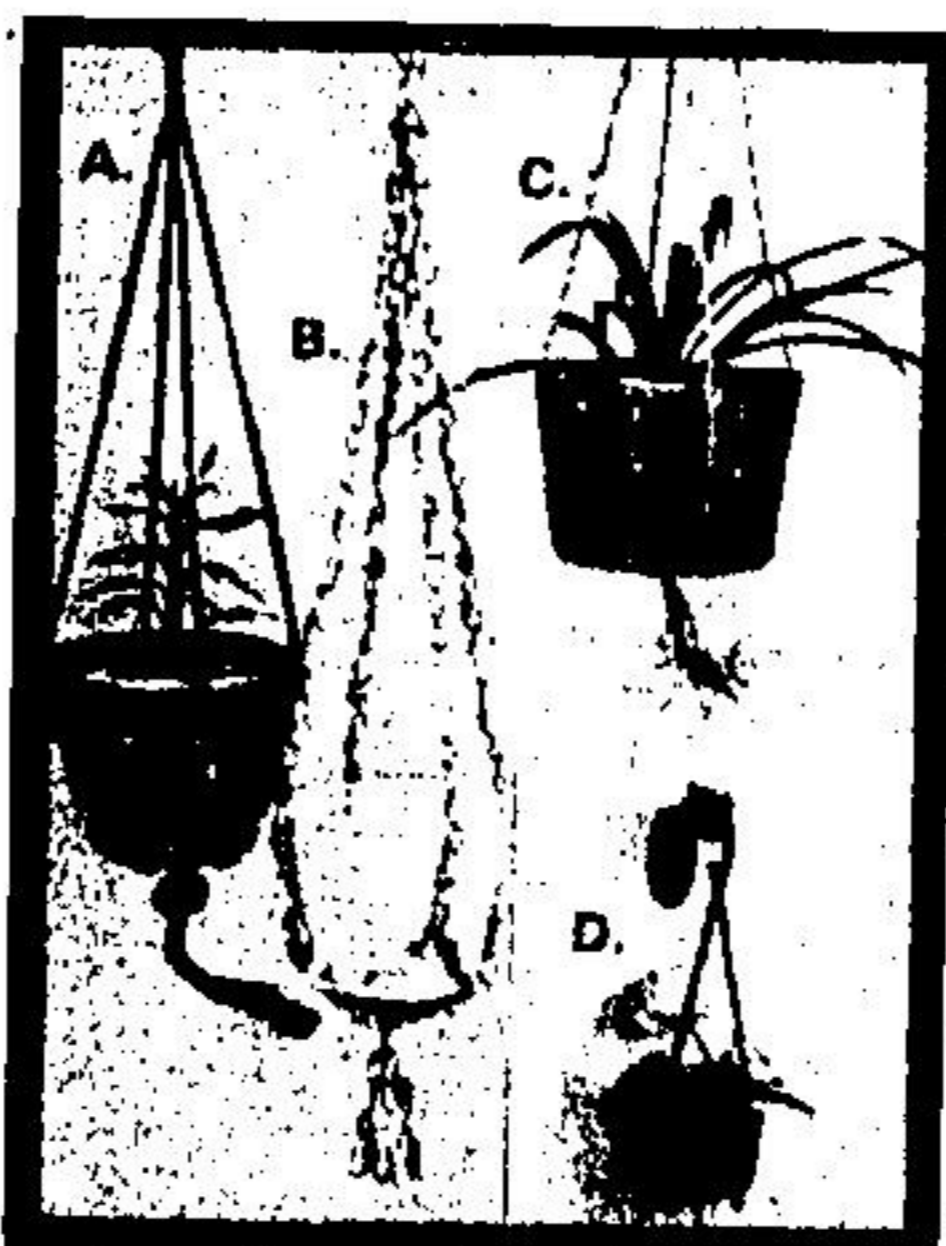

CERAMIC FLOWERPOTS

SMALL.....\$1
MEDIUM.....\$2
LARGE.....\$3
EXTRA LARGE.....\$4

ASSORTED CERAMIC PLANTERS

\$3
EA.

ACRYLIC PLANTERS WITH DISH

SMALL..... 2 FOR \$1
MEDIUM..... 75c
LARGE..... \$1

PLANTER URN JARDINIERE

\$2.50
EA.

ASSORTED SEAGRASS PLANTERS

\$2
EA.

MODERN PLANTERS

4 1/2 INCH DIAMETER..... 75c
5 INCH DIAMETER..... \$1

24 INCH WINDOW PLANTER

\$1.25

STONEWARE PLANTER WITH DISH

\$1.25
EA.

ASSORTED HAND PAINTED PLANTERS

\$1
EA.

PLANTER HANGERS & HANGING PLANTERS

A. DECORATIVE PLASTIC PLANTER WITH ROPE HANGER..... \$1.50

B. SHELL PLANTER HANGER..... \$1 (Pot Not Included)

C. ABACA HANGING PLANTER WITH ROPE HANGER..... \$1