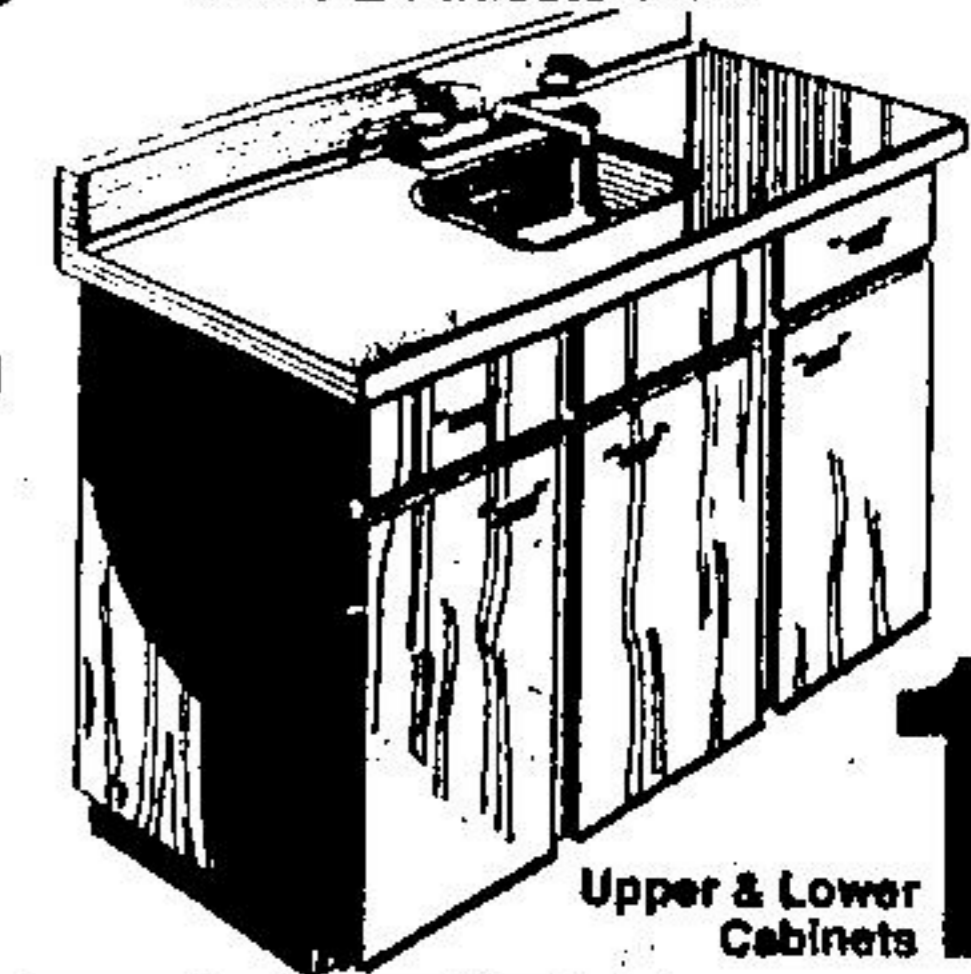

## Eleganti Passage & Locksets

Each lockset has an attractive Satin Bronze finish.

Passage Set **479** Bath Set **585** Lockset **1099**

Sinks & Faucets extra

## 54" Hard Kitchen Ensemble

An attractive ensemble that's great as well as wide ample dishes, etc. snugly, slide. Comes ready so you can stain it any way you want! Sparkle old counter to keep clean & faucets an

Upper & Lower Cabinets

**1599**