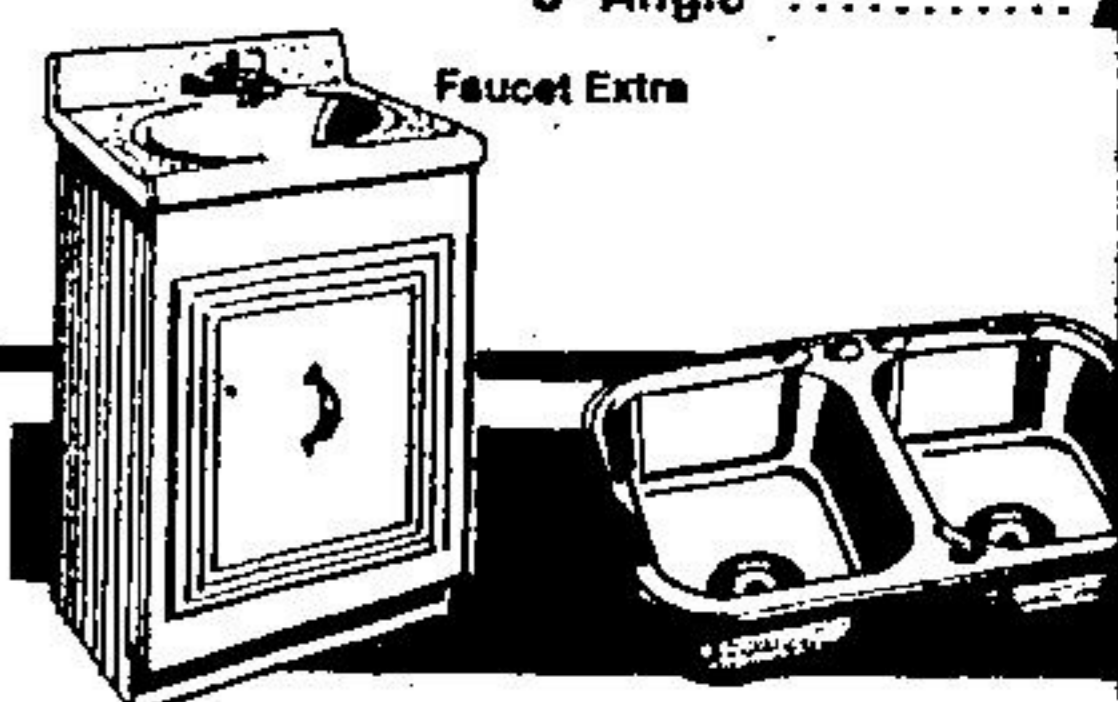

Marble Top Vanity

Arrives fully assembled. Sparkling White cabinet with cultured marble top.

4795 17" x 20"
Beaver's Reg. 49.95

Stainless Steel Sink

Fully undercoated double bowl sink. With ledge. 31" x 20 1/2" x 7" deep.

4999 Beaver's Reg. 52.2