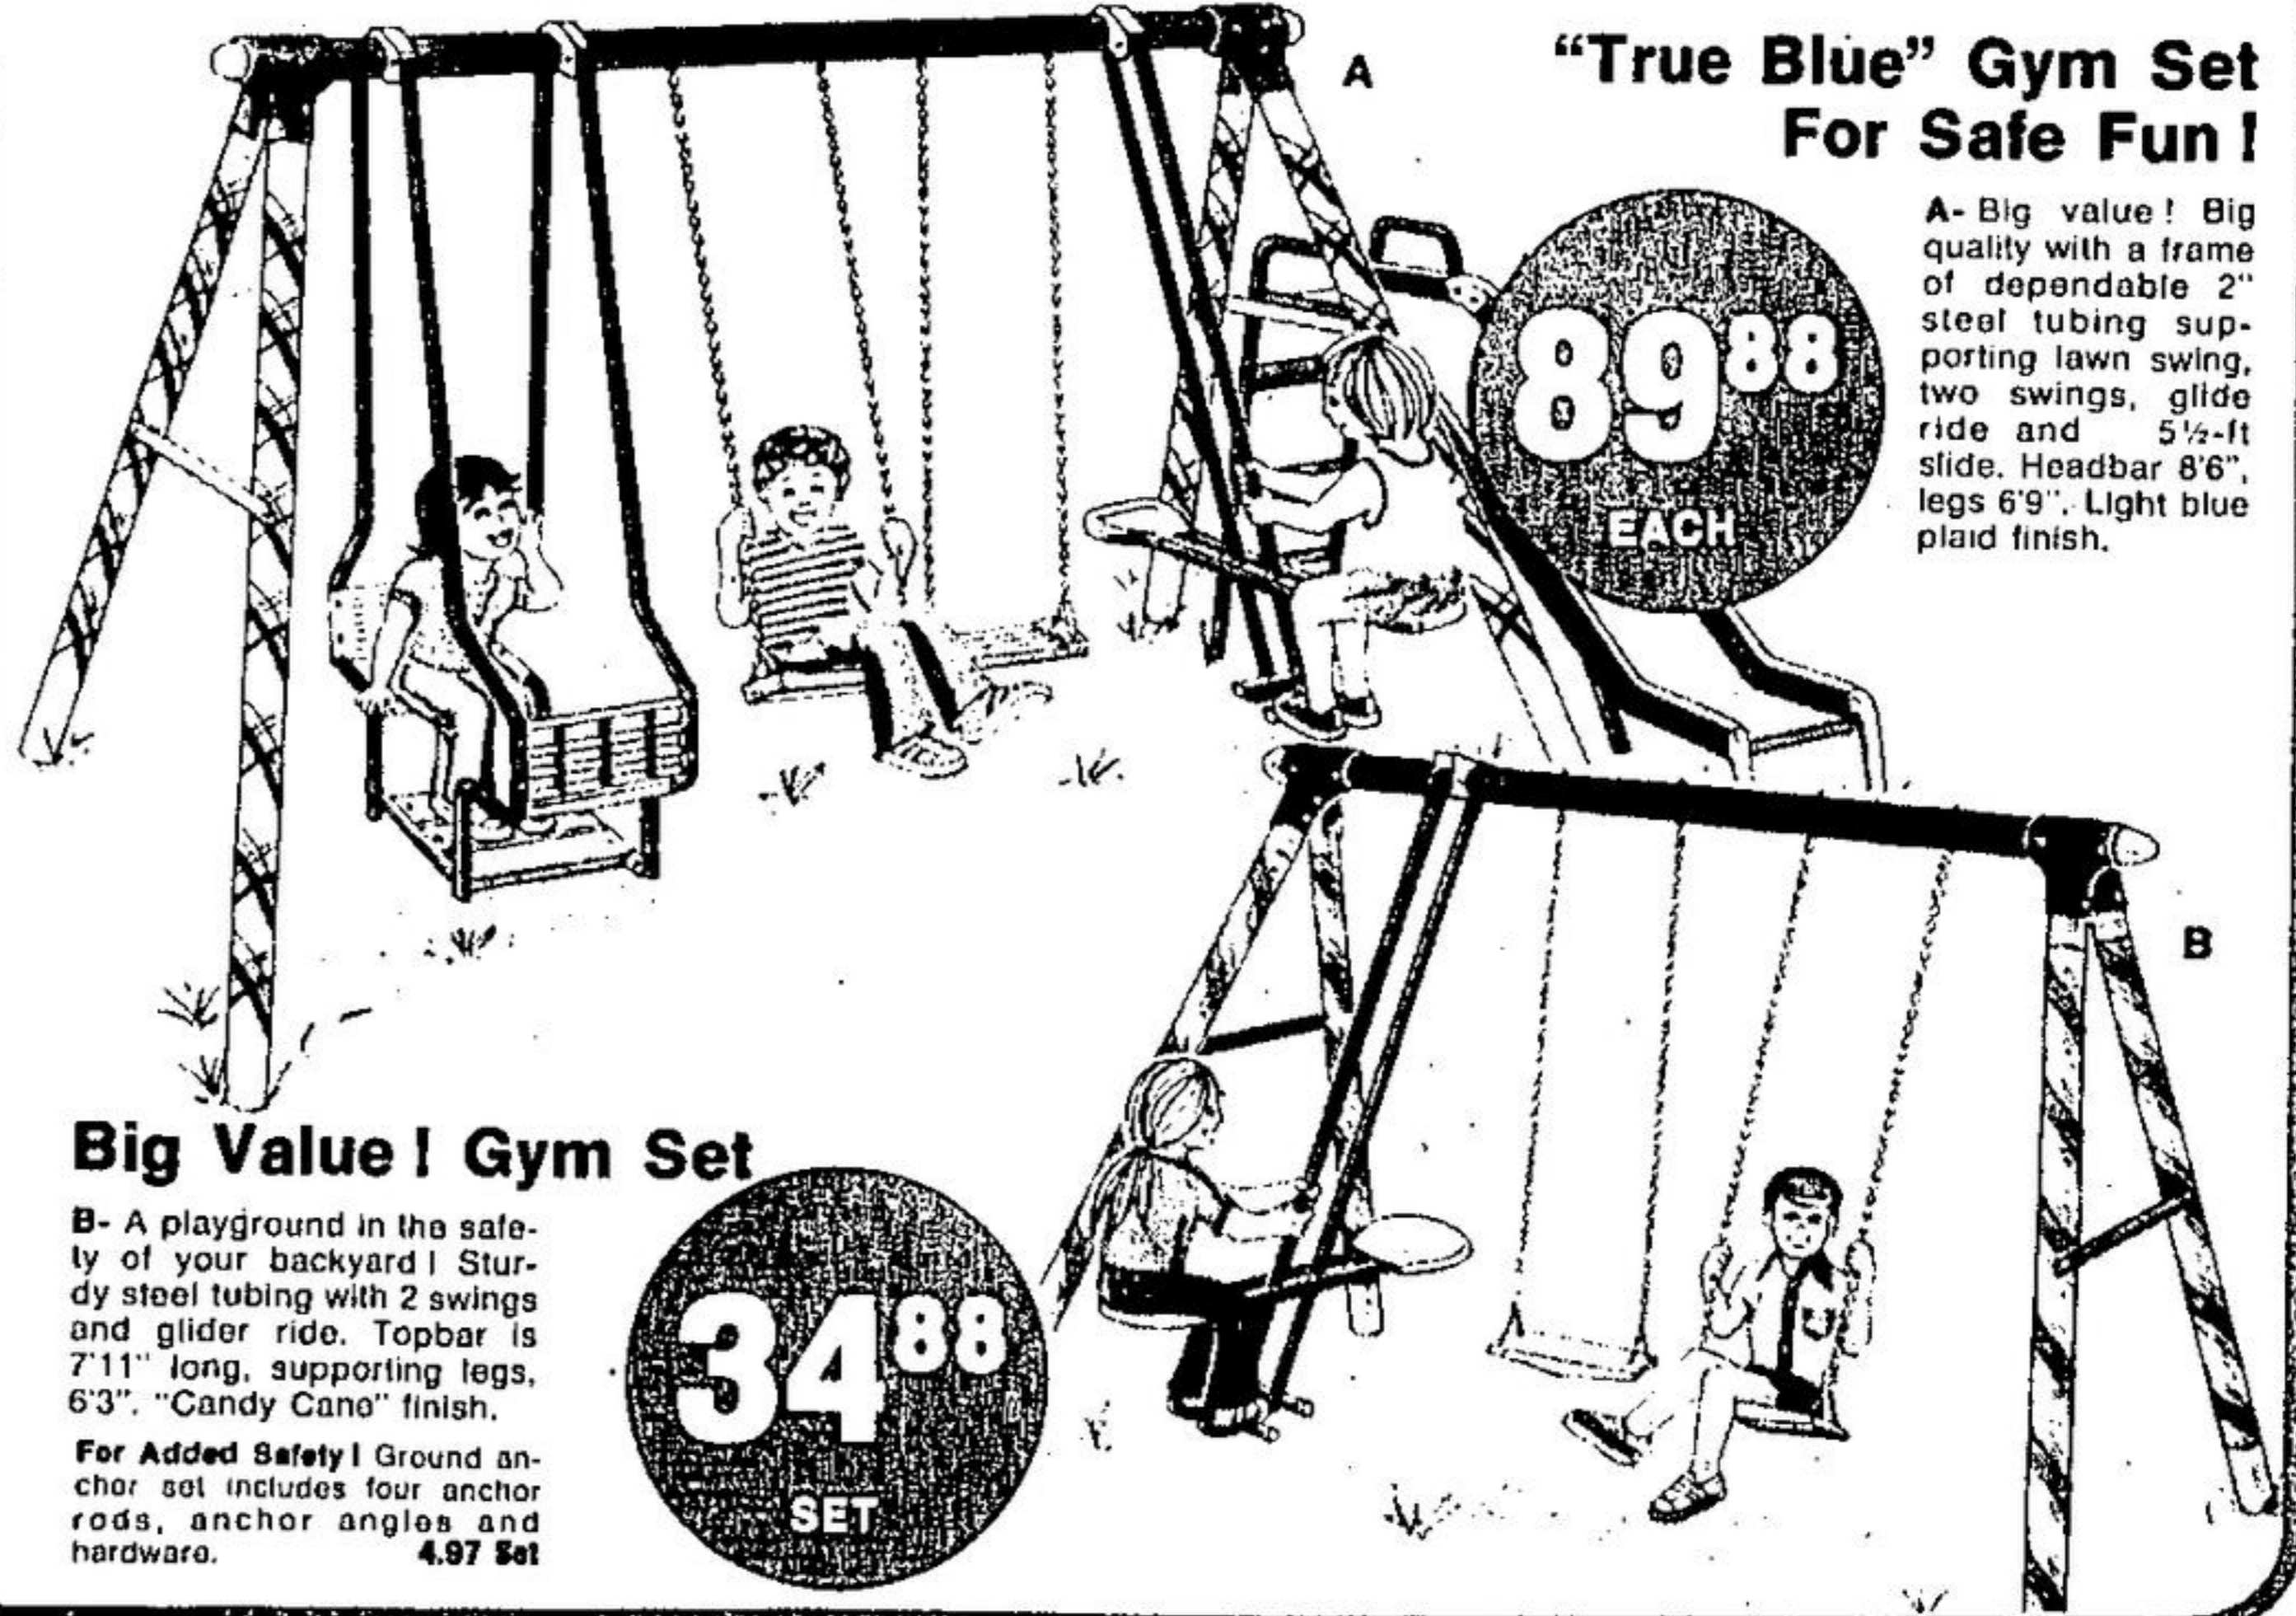

(Terrace Shell Not Included)

5-Speed Racers For Boys' & Girls'

3 DAYS ONLY!
79.84
EACH

SAVE \$10

- Quality built "Condor" bikes with 26" wheels
- Side-pull caliper brakes
- Racing style handlebars, fully taped
- Racing saddle
- Rail-trap reflector pedals
- Sun Tour "Honor" derailleur with down tube shifters
- Flamboyant blue for boys; blue-green for girls.

SAVE UP TO \$5

12" Size
34.84
EACH

16" Size
42.84
EACH

"Maverick" Deluxe Sidewalk Bikes

Reliable sidewalk bikes equipped with removable stabilizer wheels, comfortable banana saddle and 1-5/8" chain tread tires. Safety brakes on both models, 12" size in pearl silver colour; 16" size in flamboyant red.

"True Blue" Gym Set For Safe Fun!

89.88
EACH

A- Big value! Big quality with a frame of dependable 2" steel tubing supporting lawn swing, two swings, glide ride and 5 1/2-ft slide. Headbar 8'6", legs 6'9". Light blue plaid finish.

Big Value! Gym Set

34.88
SET

B- A playground in the safety of your backyard! Sturdy steel tubing with 2 swings and glider ride. Topbar is 7'11" long, supporting legs, 6'3". "Candy Cane" finish.

For Added Safety! Ground anchor set includes four anchor rods, anchor angles and hardware. 4.97 Set