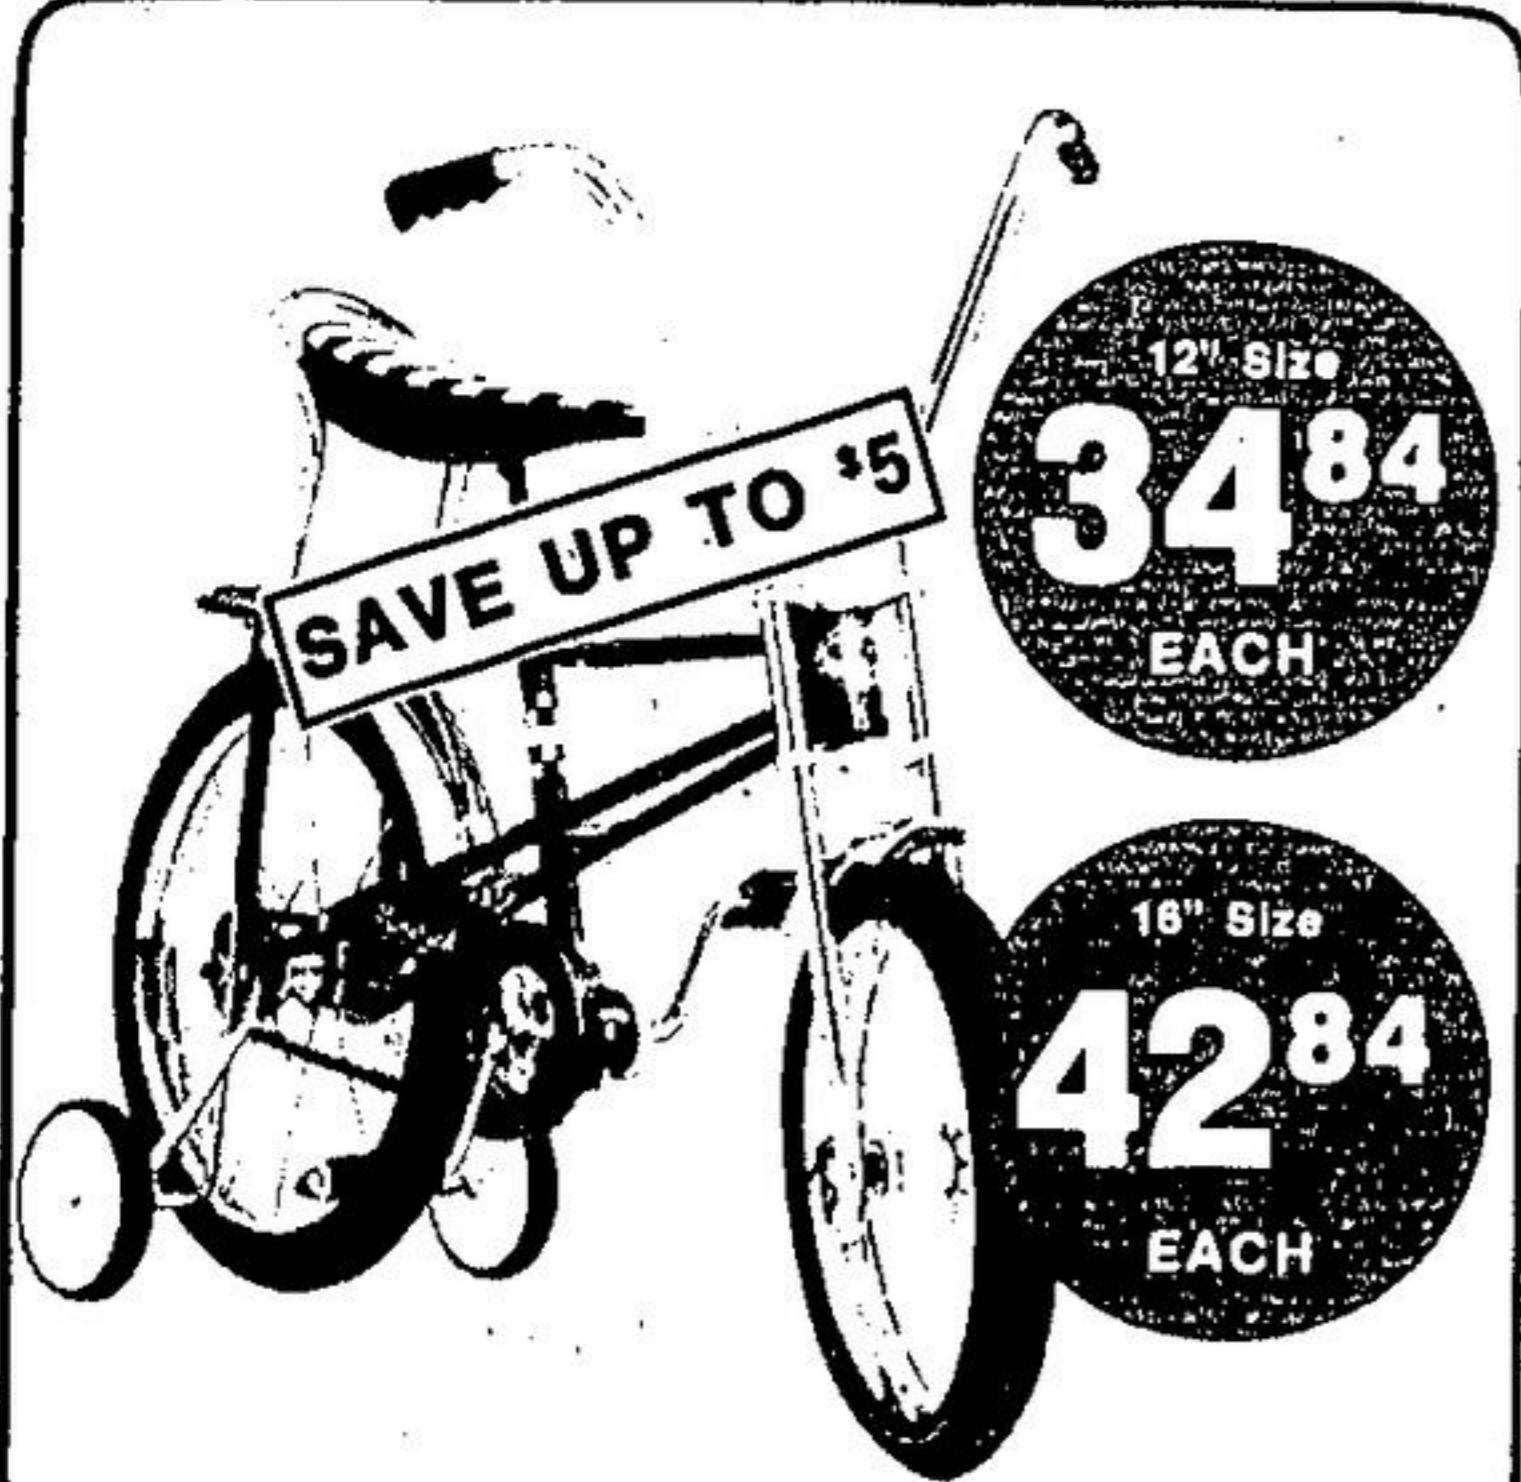

- Heavily padded motorcycle type saddle
- Knobby 20" "Billboard" tires for traction
- Plastic fenders - Reflector pedals and 2 side number plates

"Belda" 5-Piece Floral Ensemble

3 DAYS ONLY!
84.94
5-PIECE SET

SAVE UP TO \$5

12" Size
34.84
EACH

16" Size
42.84
EACH

"Maverick" Deluxe Sidewalk Bikes

Reliable sidewalk bikes equipped with removable stabilizer wheels, comfortable banana saddle and 1-5/8" chain tread tires. Safety brakes on both models, 12" size in pearl silver colour; 16" size in flamboyant red.