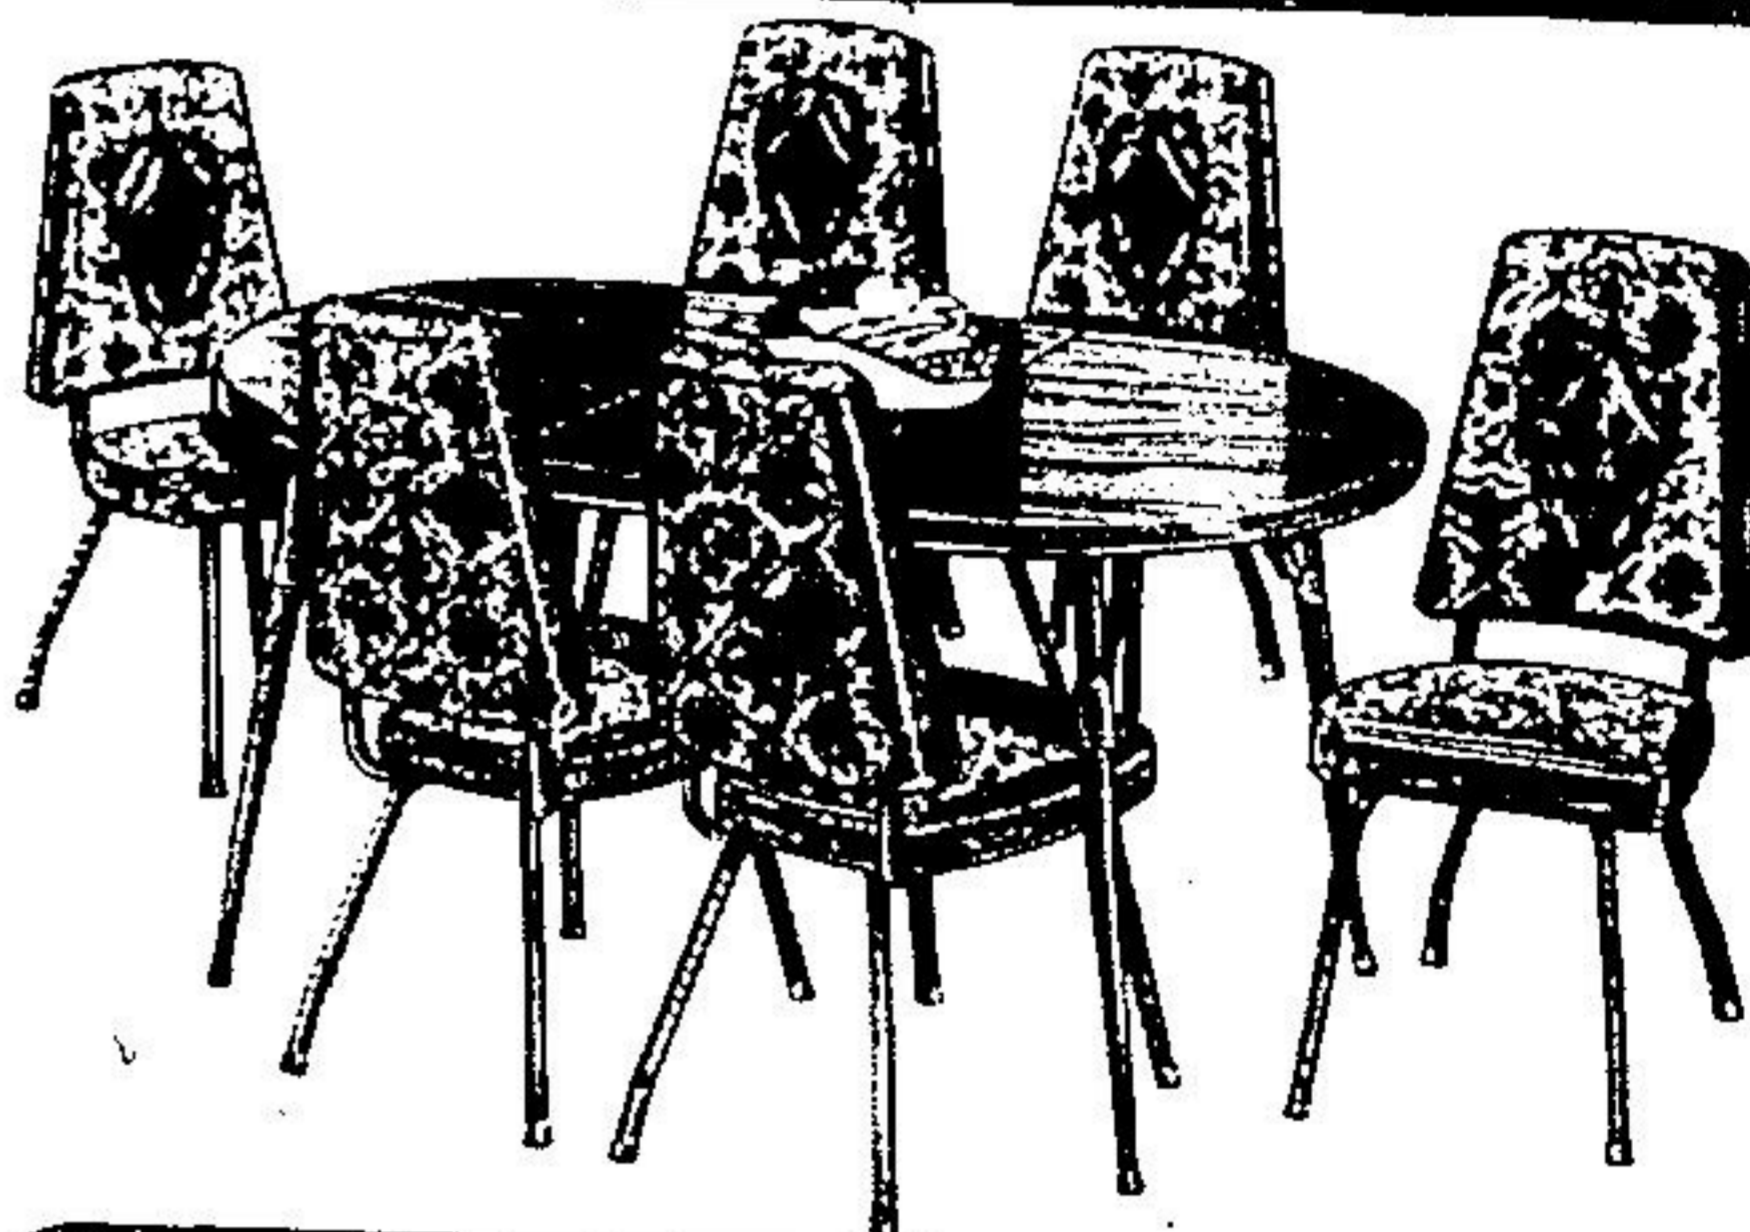

**"Marble Look"
5-Pce. Dinette**

\$129 set

Decorator dinette set featuring a 36" x 48" oval table that extends to 60". Chromed legs, "marble look" laminate top. Matching chairs are comfortably padded, covered with wipe-clean gold-colour vinyl with silver-colour accent.

7-Piece Dinette Set

\$149 set

Large 72" x 48" table and 6 matching chairs. Your choice of "marble-look" top with chrome legs, matching chairs with red-swirl vinyl covering; OR a walnut-woodgrain laminate table with phenol legs, matching chairs covered with brown Colonial-print vinyl.

5-Pce. Glass-Top Dinette Set

This lovely set features a 36" round smoked glass table with tubular chrome legs. Chair seats are covered in wipe-clean black vinyl. Elegant style at a sensible price — from Zellers!

\$99 set

Compact Dining On A

3-Pce. "Mini" Dinette Set

This space-saver dinette set features a 36" x 26" oval table with "bitter lemon" laminate top and chromed legs. Padded chromed leg chairs are covered with wipe-clean green floral vinyl.