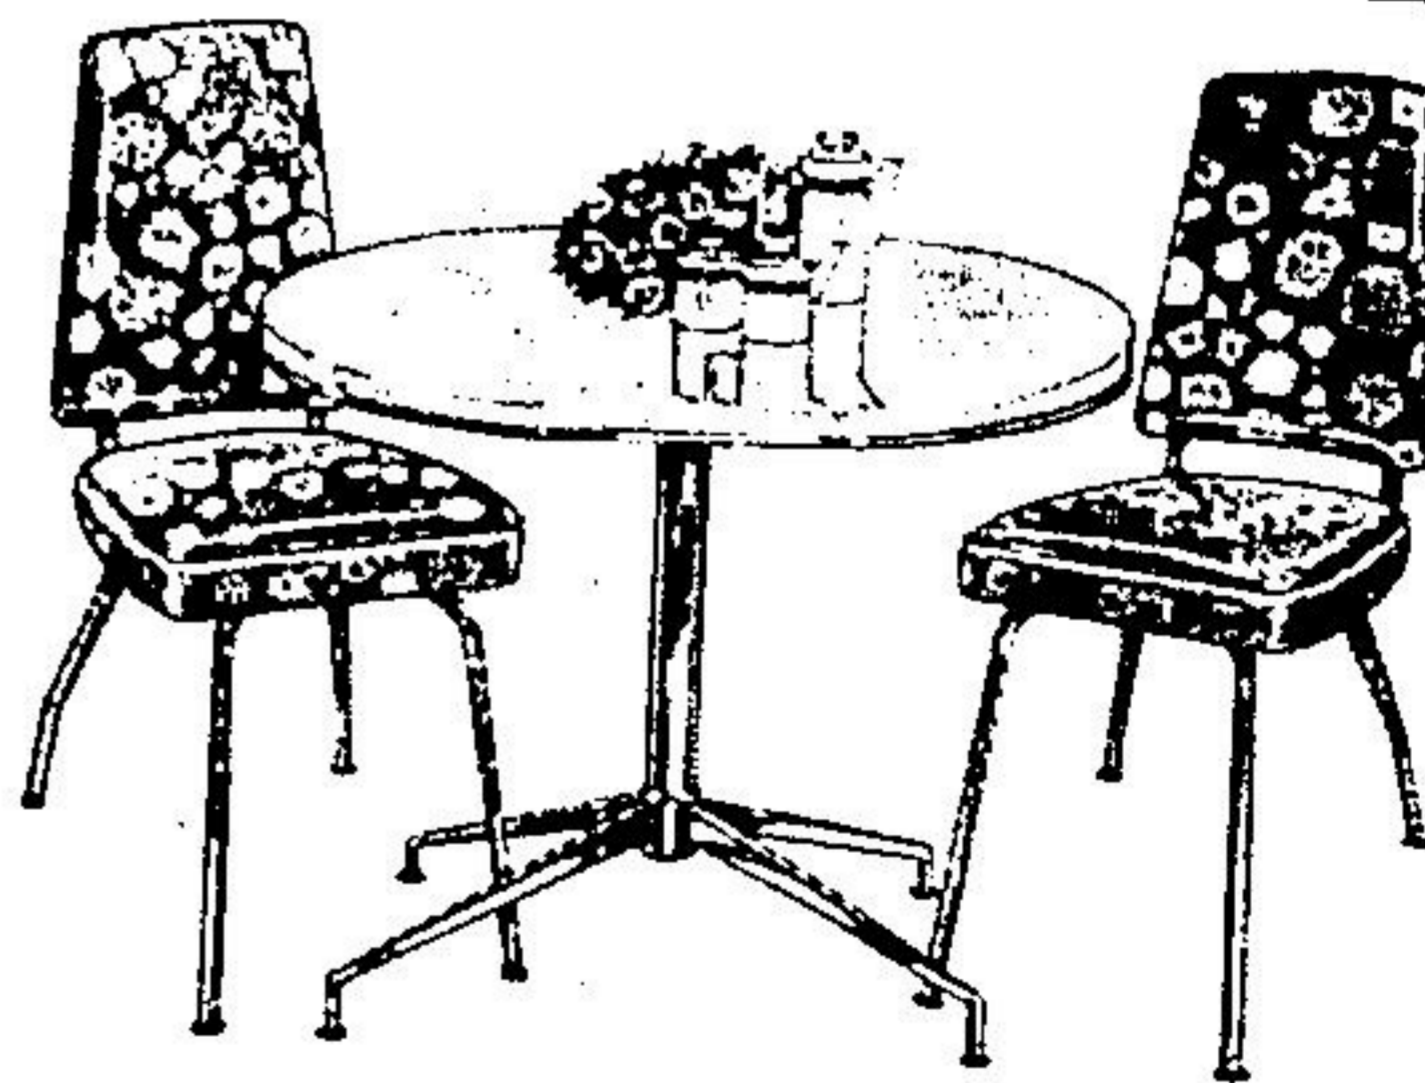

**"Marble Look"
5-Pce. Dinette**

\$129 set

Decorator dinette set featuring a 36" x 48" oval table that extends to 60". Chromed legs, "marble look" laminate top. Matching chairs are comfortably padded, covered with wipe-clean gold-colour vinyl with silver-colour accent.

7-Piece Dinette Set

\$149 set

Large 72" x 48" table and 6 matching chairs. Your choice of "marble-look" top with chrome legs, matching chairs with red-swirl vinyl covering; OR a walnut-woodgrain laminate table with phenol legs, matching chairs covered with brown Colonial-print vinyl.

5-Pce. Glass-Top Dinette Set

This lovely set features a 36" round smoked glass table with tubular chrome legs. Chair seats are covered in wipe-clean black vinyl. Elegant style at a sensible price — from Zellers!

\$99 set

Compact Dining On A

3-Pce. "Mini" Dinette Set

This space-saver dinette set features a 36" x 26" oval table with "bitter lemon" laminate top and chromed legs. Padded chromed leg chairs are covered with wipe-clean green floral vinyl.