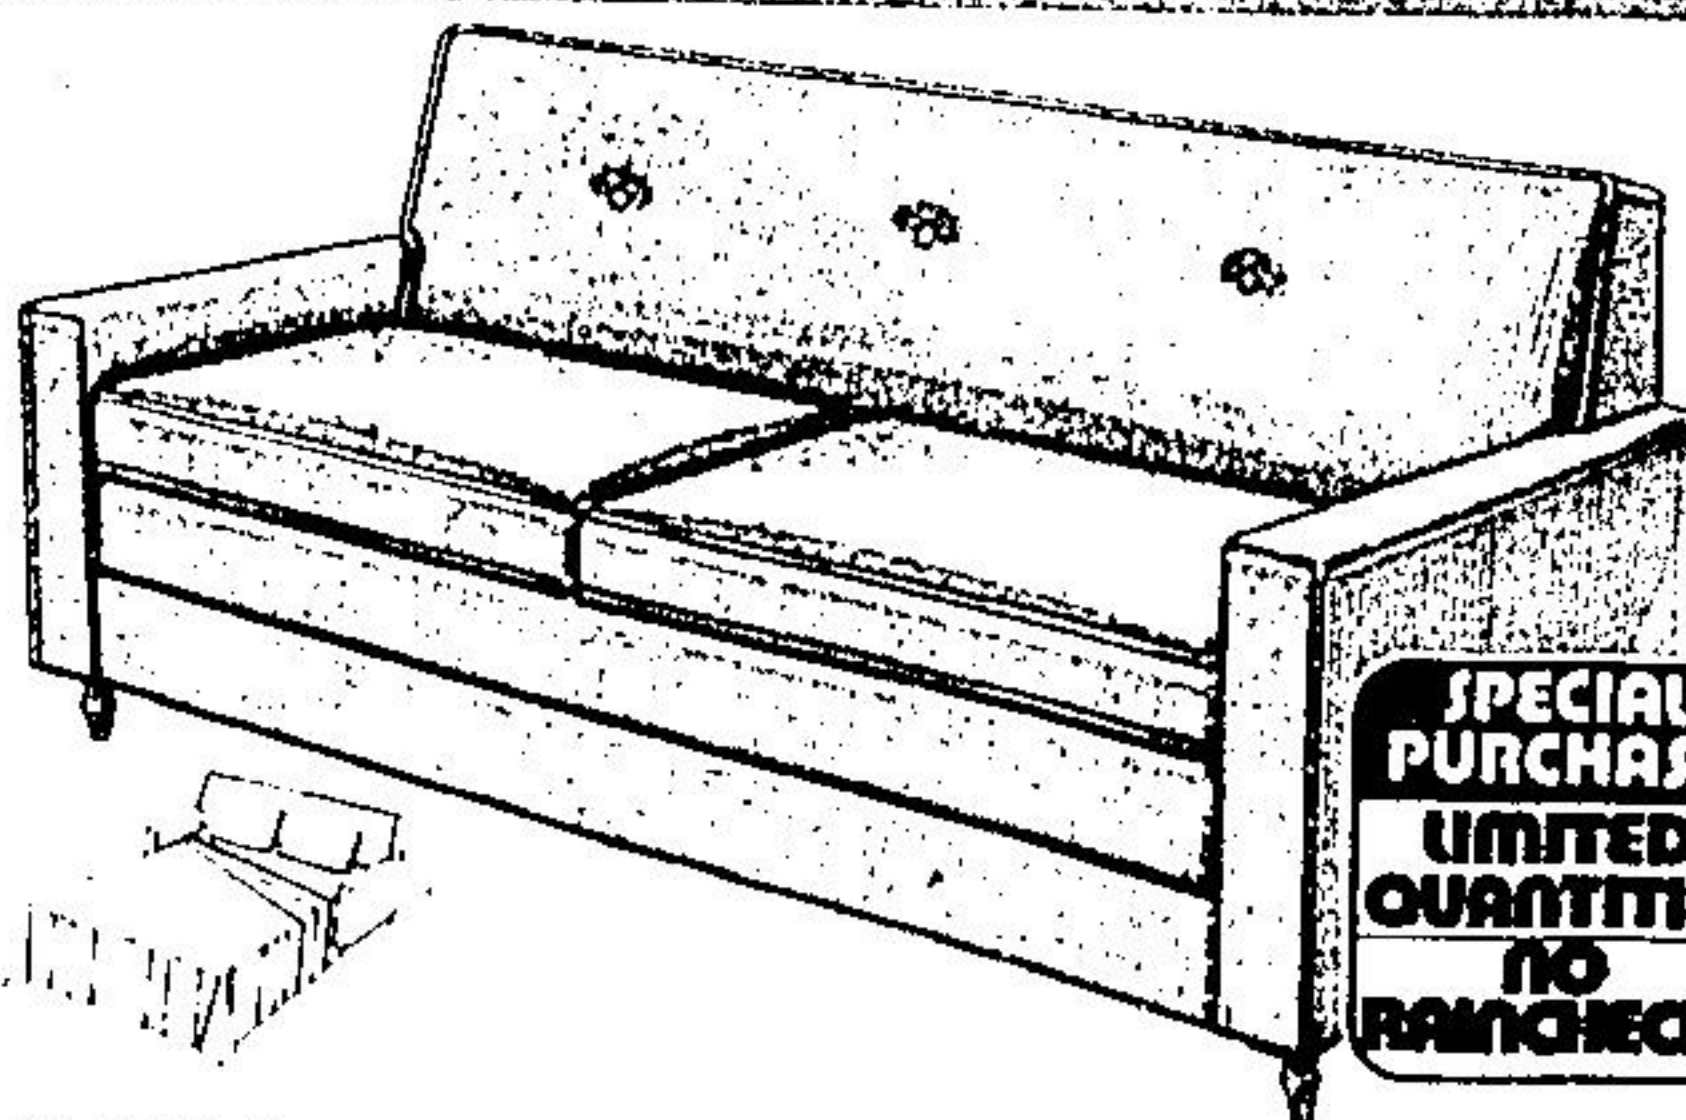

**SPECIAL
PURCHASE
LIMITED
QUANTITIES**

Contemporary Styling For
The Budget and Beauty-Conscious!

3-Pce. Bedroom Set

\$184 set

Tremendous value in a well-designed suite featuring solid construction and contemporary lines. Consists of 58" x 17" x 30" 9-drawer triple dresser with mirror, 29" x 17" x 39" 4-drawer chest and 54" open-panel headboard. All in mat walnut finish accented with brass hardware.

**Hollywood
Bed Ensembles**

Zellers own "Town 'n' Country" colonial styled 39" Hollywood bed with deep-quilted mattress and matching box spring. Spindle-type hardwood headboard. 6 legs included.

\$119 set

With Built-in Posture Board!

39" Mate's Bed Ensemble

complete

\$166

Bed/storage combination includes 39" x 72" quilt-top mattress. Kiln-dried frame with built-in posture board, interchangeable head and footboards, 2 pull-out drawers with brass hardware. Satin-maple finish.

**SPECIAL
PURCHASE
LIMITED
QUANTITIES
NO
FINANCING**

68" Long Sofa/Sleeper

A chesterfield plus a bed! It features extra-strong wood frame with thick foam-moulded plain back and poly-foam seat cushions. Poly-foam mattress opens to an 86 1/2" double bed. 100% "Herculon" cover in brown check.