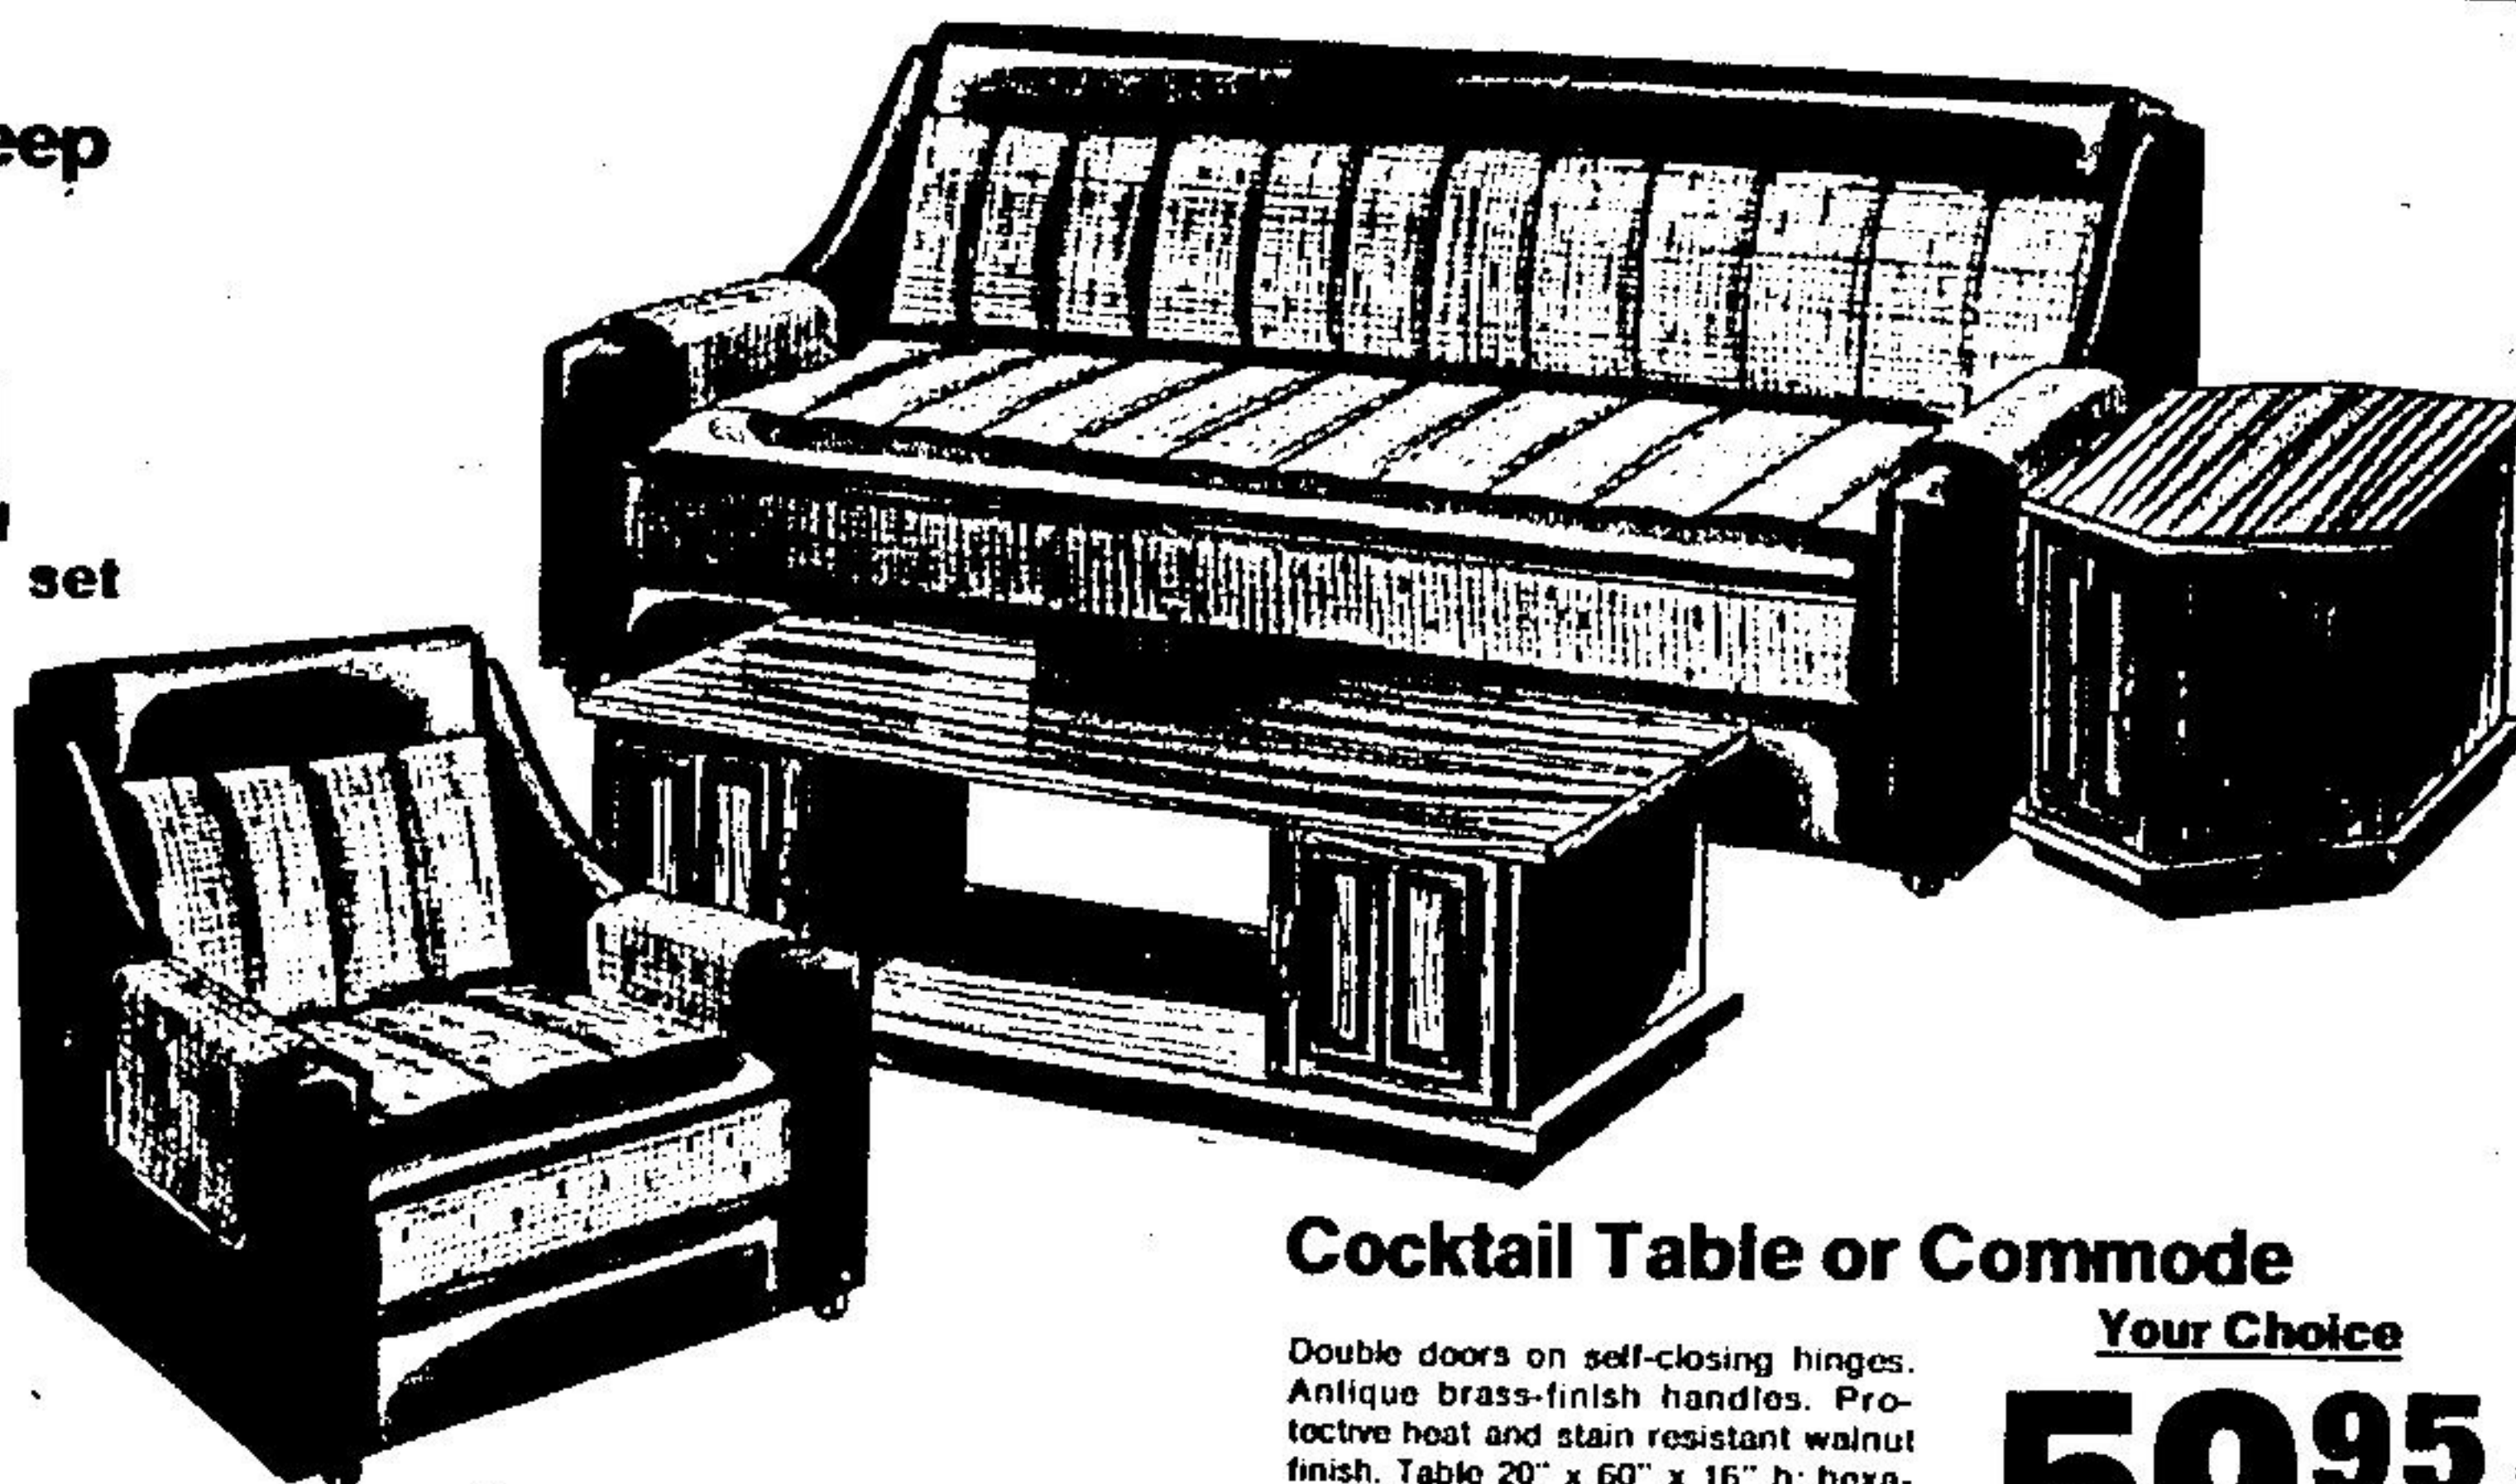

6-Pce. Davenport Set

**Consists of Davenport,
2 Chairs, Coffee Table and 2 Lamps!**

97" davenport opens for sleeping comfort for two, has button-tufted back, bolster arm rests and built-in table arms with no-mar tops. 100% olefin polypropylene cover in beige/brown combination. 2 ceramic pot table lamps in white or brown with white shade accent this built-for-comfort set!

\$399 set

2-Piece Sit-Sleep Davenport Set

\$274 set

80" davenport and chair, featuring hardwood frame, no-sag spring support in seat and back. Comfortably upholstered with white felt and foam padding, strikingly covered in brown/black 100% polypropylene and vinyl. Davenport opens to 72" x 43" bed.