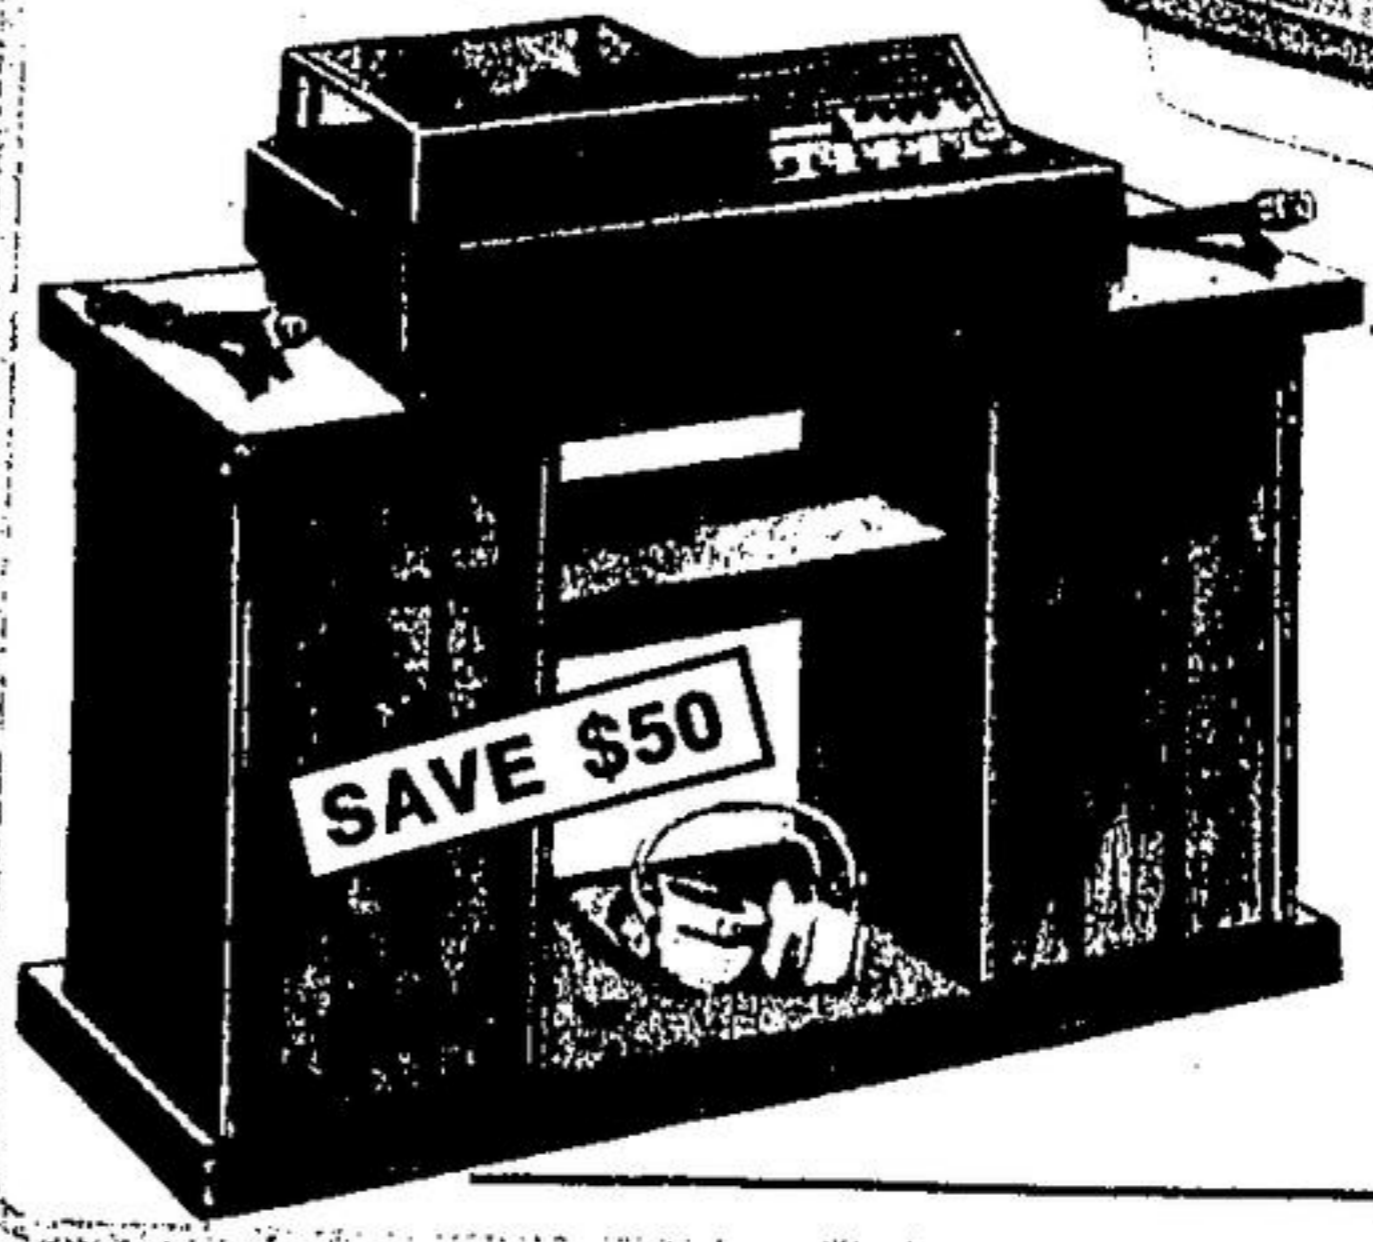

Save $5 On This AM/FM Digital Clock Radio

39⁸⁴ ea.

Wake to music or alarm! Handsome woodgrain cabinet AM/FM clock radio with accurate digital timer, "Snooze Bar" alarm delay, convenient top & front-mounted controls, lighted dial and more!