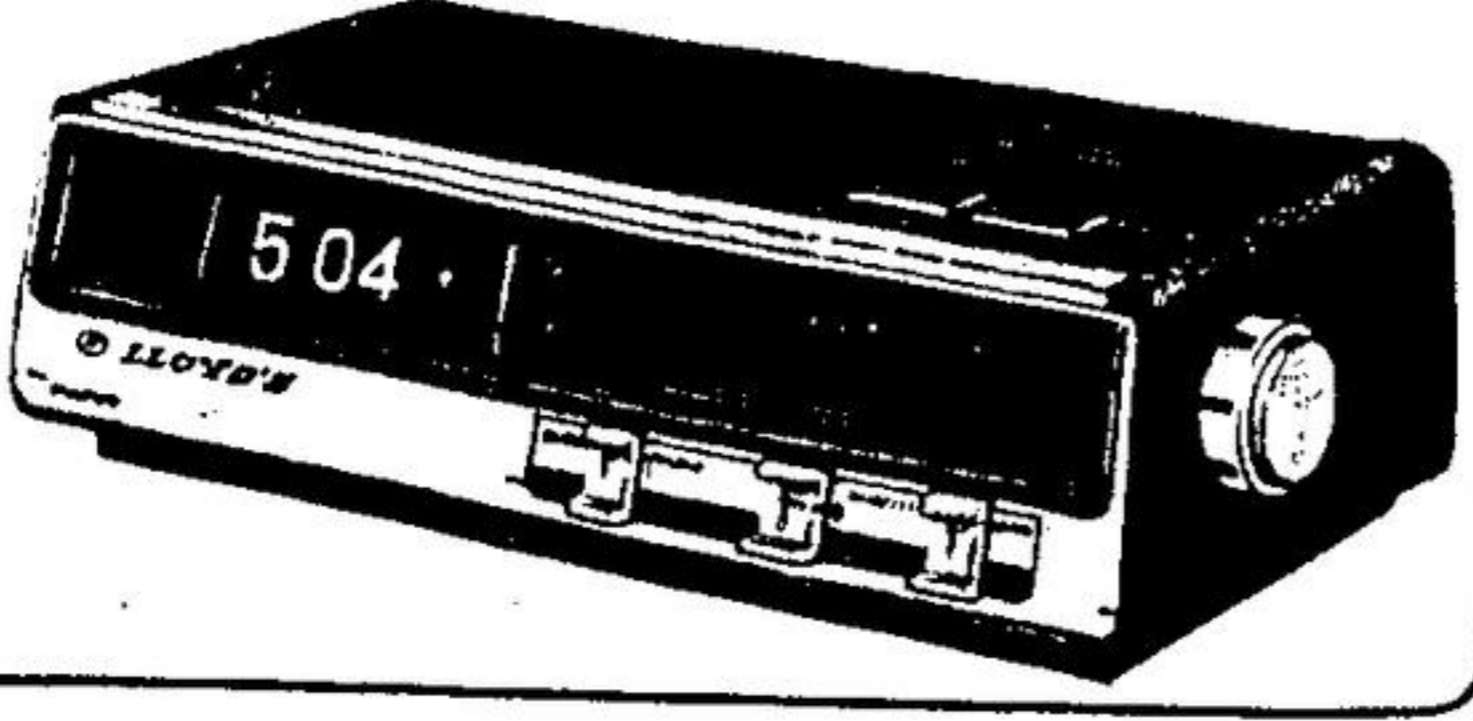

Bradford Portable 12" Black & White TV

Compare At 119.96
99⁹⁴ ea.

- 100% Solid-State circuitry!
- Built-in handle.
- Modern Ivory cabinet!
- 1-Yr. Carry-In Service, Parts & Labour Included!

Save \$5 On This AM/FM Digital Clock Radio

39⁸⁴ ea.

Wake to music or alarm! Handsome woodgrain cabinet AM/FM clock radio with accurate digital timer, "Snooze Bar" alarm delay, convenient top & front-mounted controls, lighted dial and more!

"Shelburn" Stereo
Phono/8-Track/AM-FM Component Package