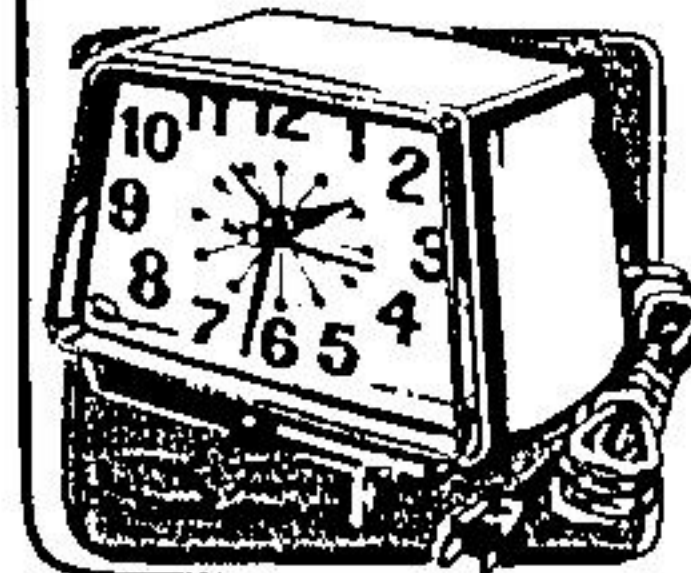

Reg. 18.99  
Our Sale Price

**10<sup>77</sup>**

Save 2.22 on either of these popular styles!

High quality keywind movements in dust resistant metal cases. Adjustable loud-soft alarms. Quiet ticking and winding movement. Luminous Big Ben or Baby Ben. White.

Reg. 12.99

Our Sale Price

**10<sup>77</sup>**  
each

**Compact  
Electric Alarm**

**5<sup>66</sup>**  
each

Neat little electric alarm clock with sweep second hand, shatterproof crystal and case. A handy gift!