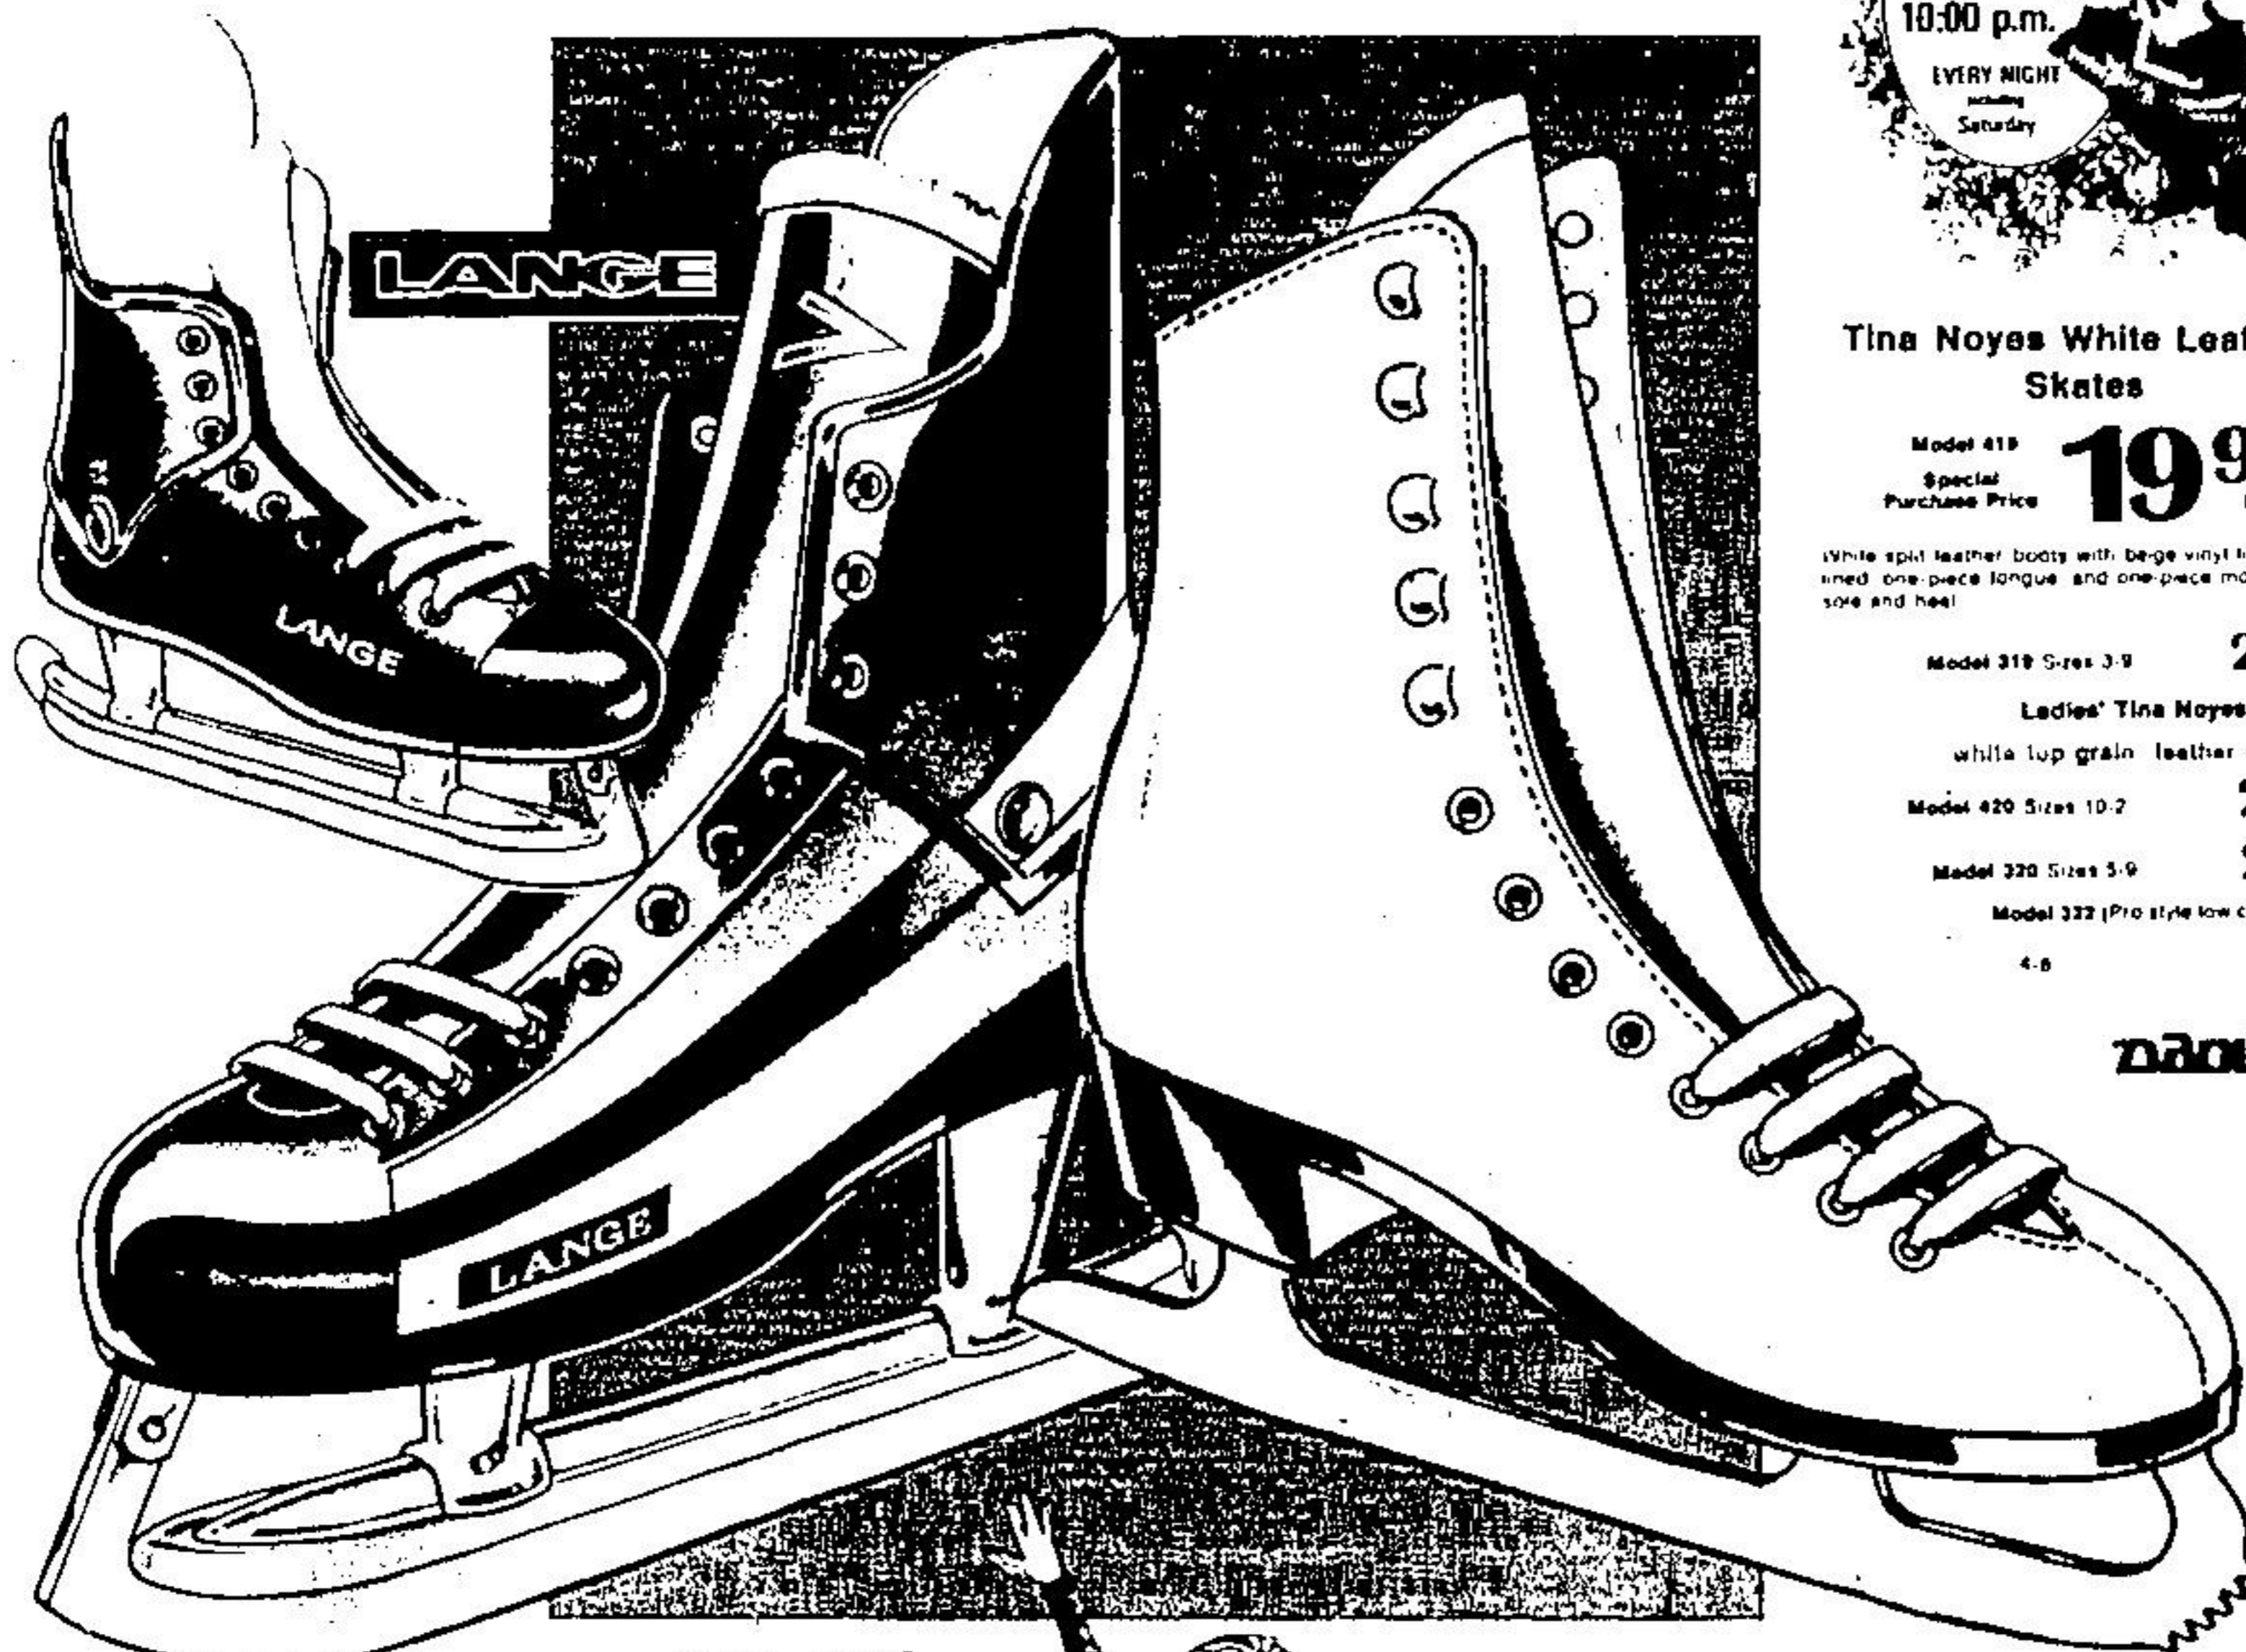

BEAUCOUP

Great Christmas values in skates for all the family!

Tina Noyes White Leather Skates

Model 419
Special Purchase Price **19.99** per pair

White split leather boots with beige vinyl lining, foam lined one-piece tongue, and one-piece moulded outsole and heel. Sizes 8-2

Save 5.00!

Reg. \$4.99
Our Sale Price **49.99** per pair

Lange Lazer 3 A 2-piece hinged shell of Lange-Flex is a primary feature of this skate, plus a foam-filled inner liner, a fine quality steel blade and an armoured toe cap. Sizes 6-11