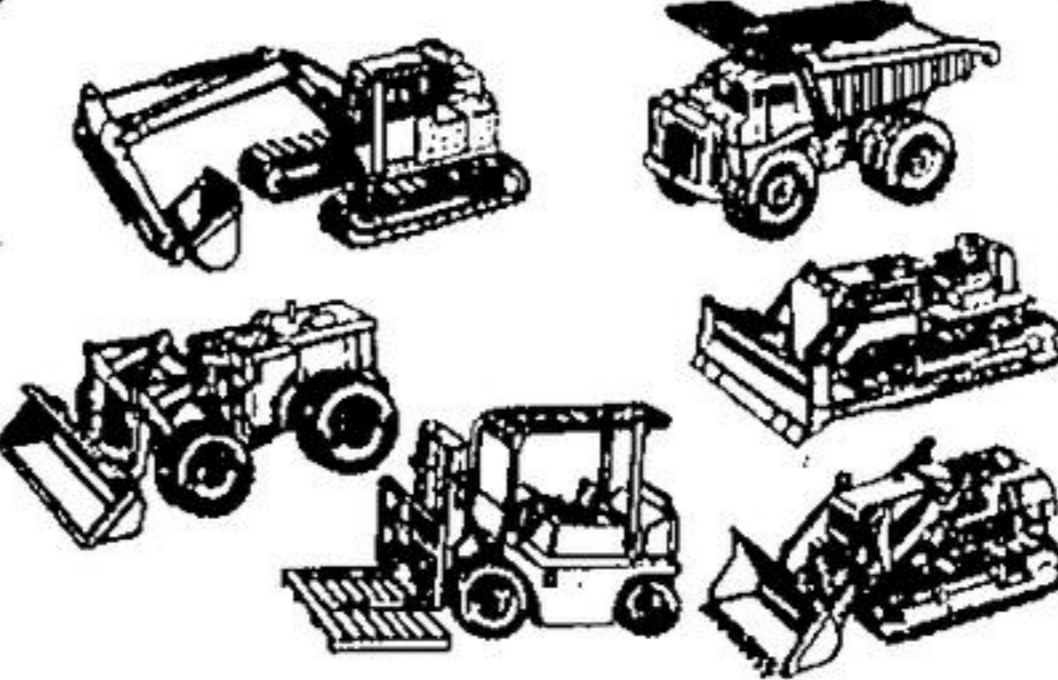

"Star Trek" "Phaser Gun"

Just like the crew of the "Enterprise" carry! Realistic "Phaser" sound, light beam, "Project-A-Target", secret compartment.

5⁹⁴ ea.

Fire Pumper

Action pumper stores water, has working hose, pump, ladders. 8 1/2" long, 5 1/4" wide, and 4 1/4" high.

5⁴⁴ ea.

"Rescue Wagoneer"

Authentic life-saving "Rescue Wagoneer" in red and white with fold-down tail gate. 9 1/4" high, 3 3/4" wide, 4 1/4" high.

5⁴⁴ ea.

Construction Vehicles

Sturdy die-cast construction vehicles in 8 different models, built to last through years of action fun.