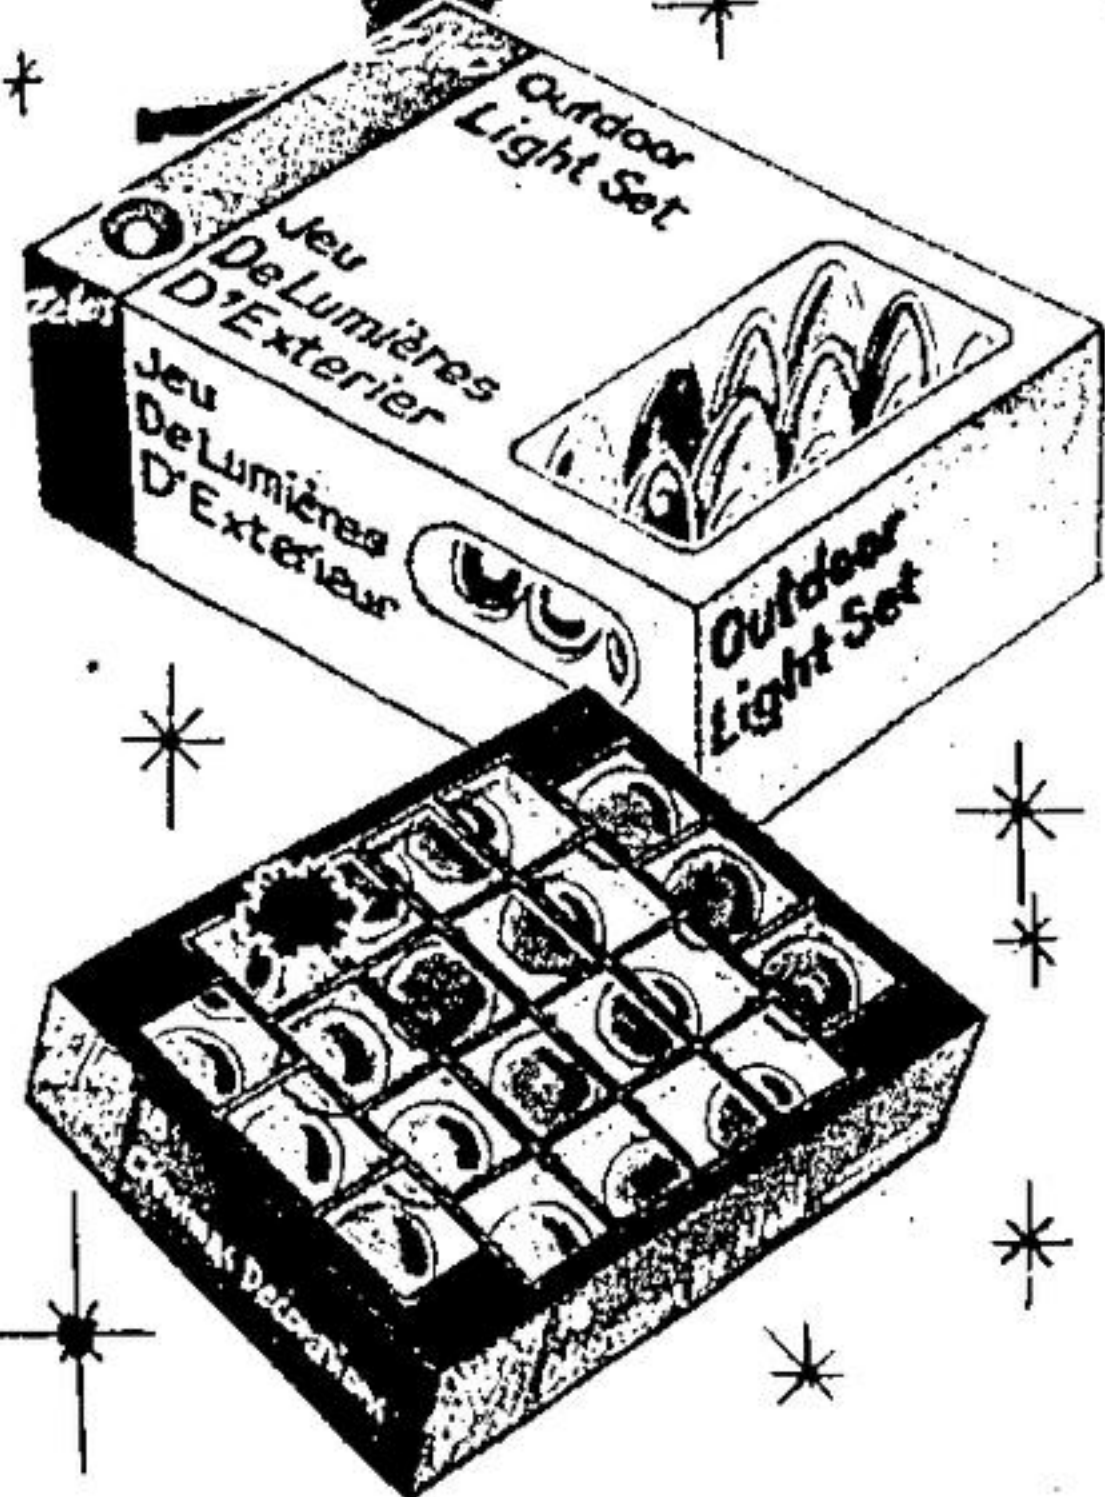

15-Light Outdoor Set

4⁷⁴ set

Choice of solid-colour or assorted, in see-through or opaque finish. C.S.A. approved for outdoor use.

Zellers Glass Ornaments

2⁴⁴ pkg.

Colourful Zellers brand glass tree ornaments. Package of 18 2 1/2" balls in bright Christmas colours.