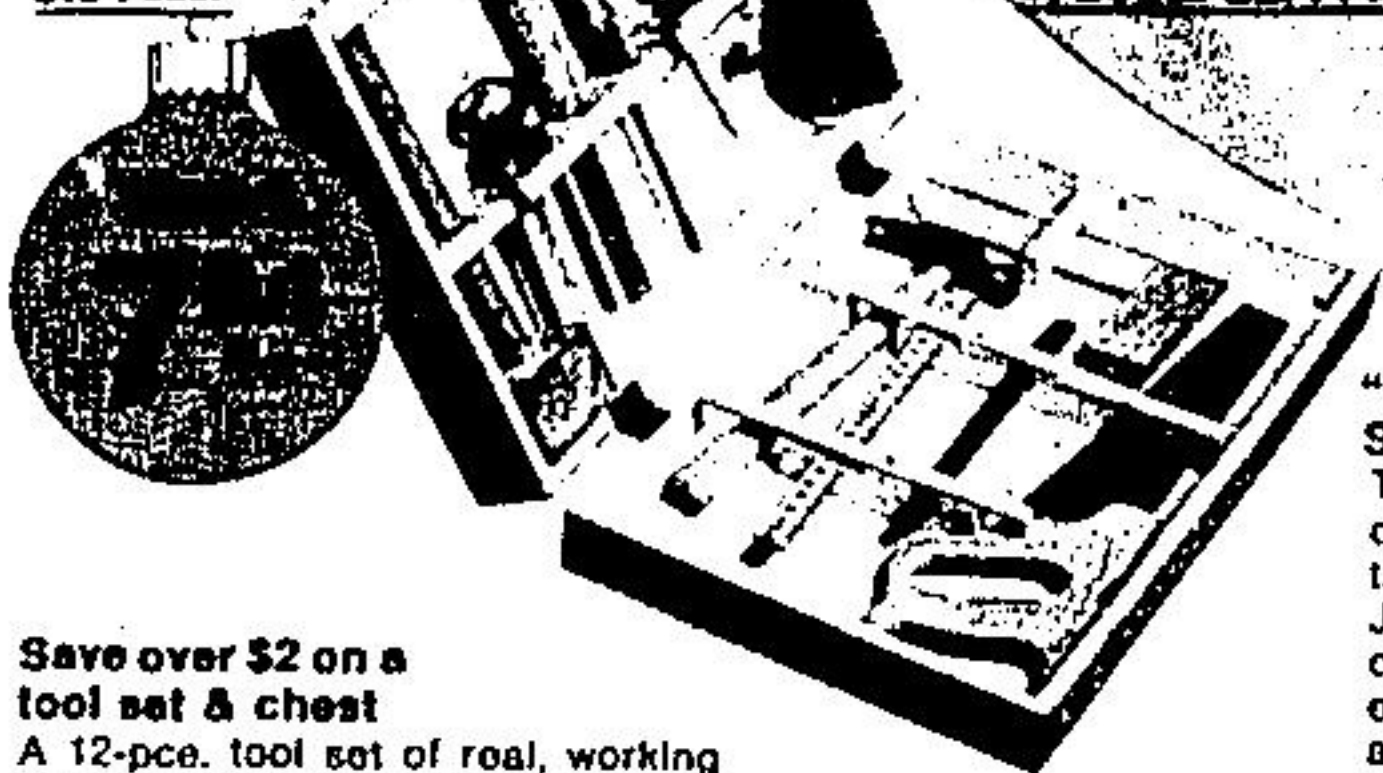

Save over $2 on a tool set & chest

A 12-pce. tool set of real, working tools for boys! All in a wooden 14" x 9 1/2" x 3 1/2" tool chest with carrying handle.

SPECIAL 7.94 set