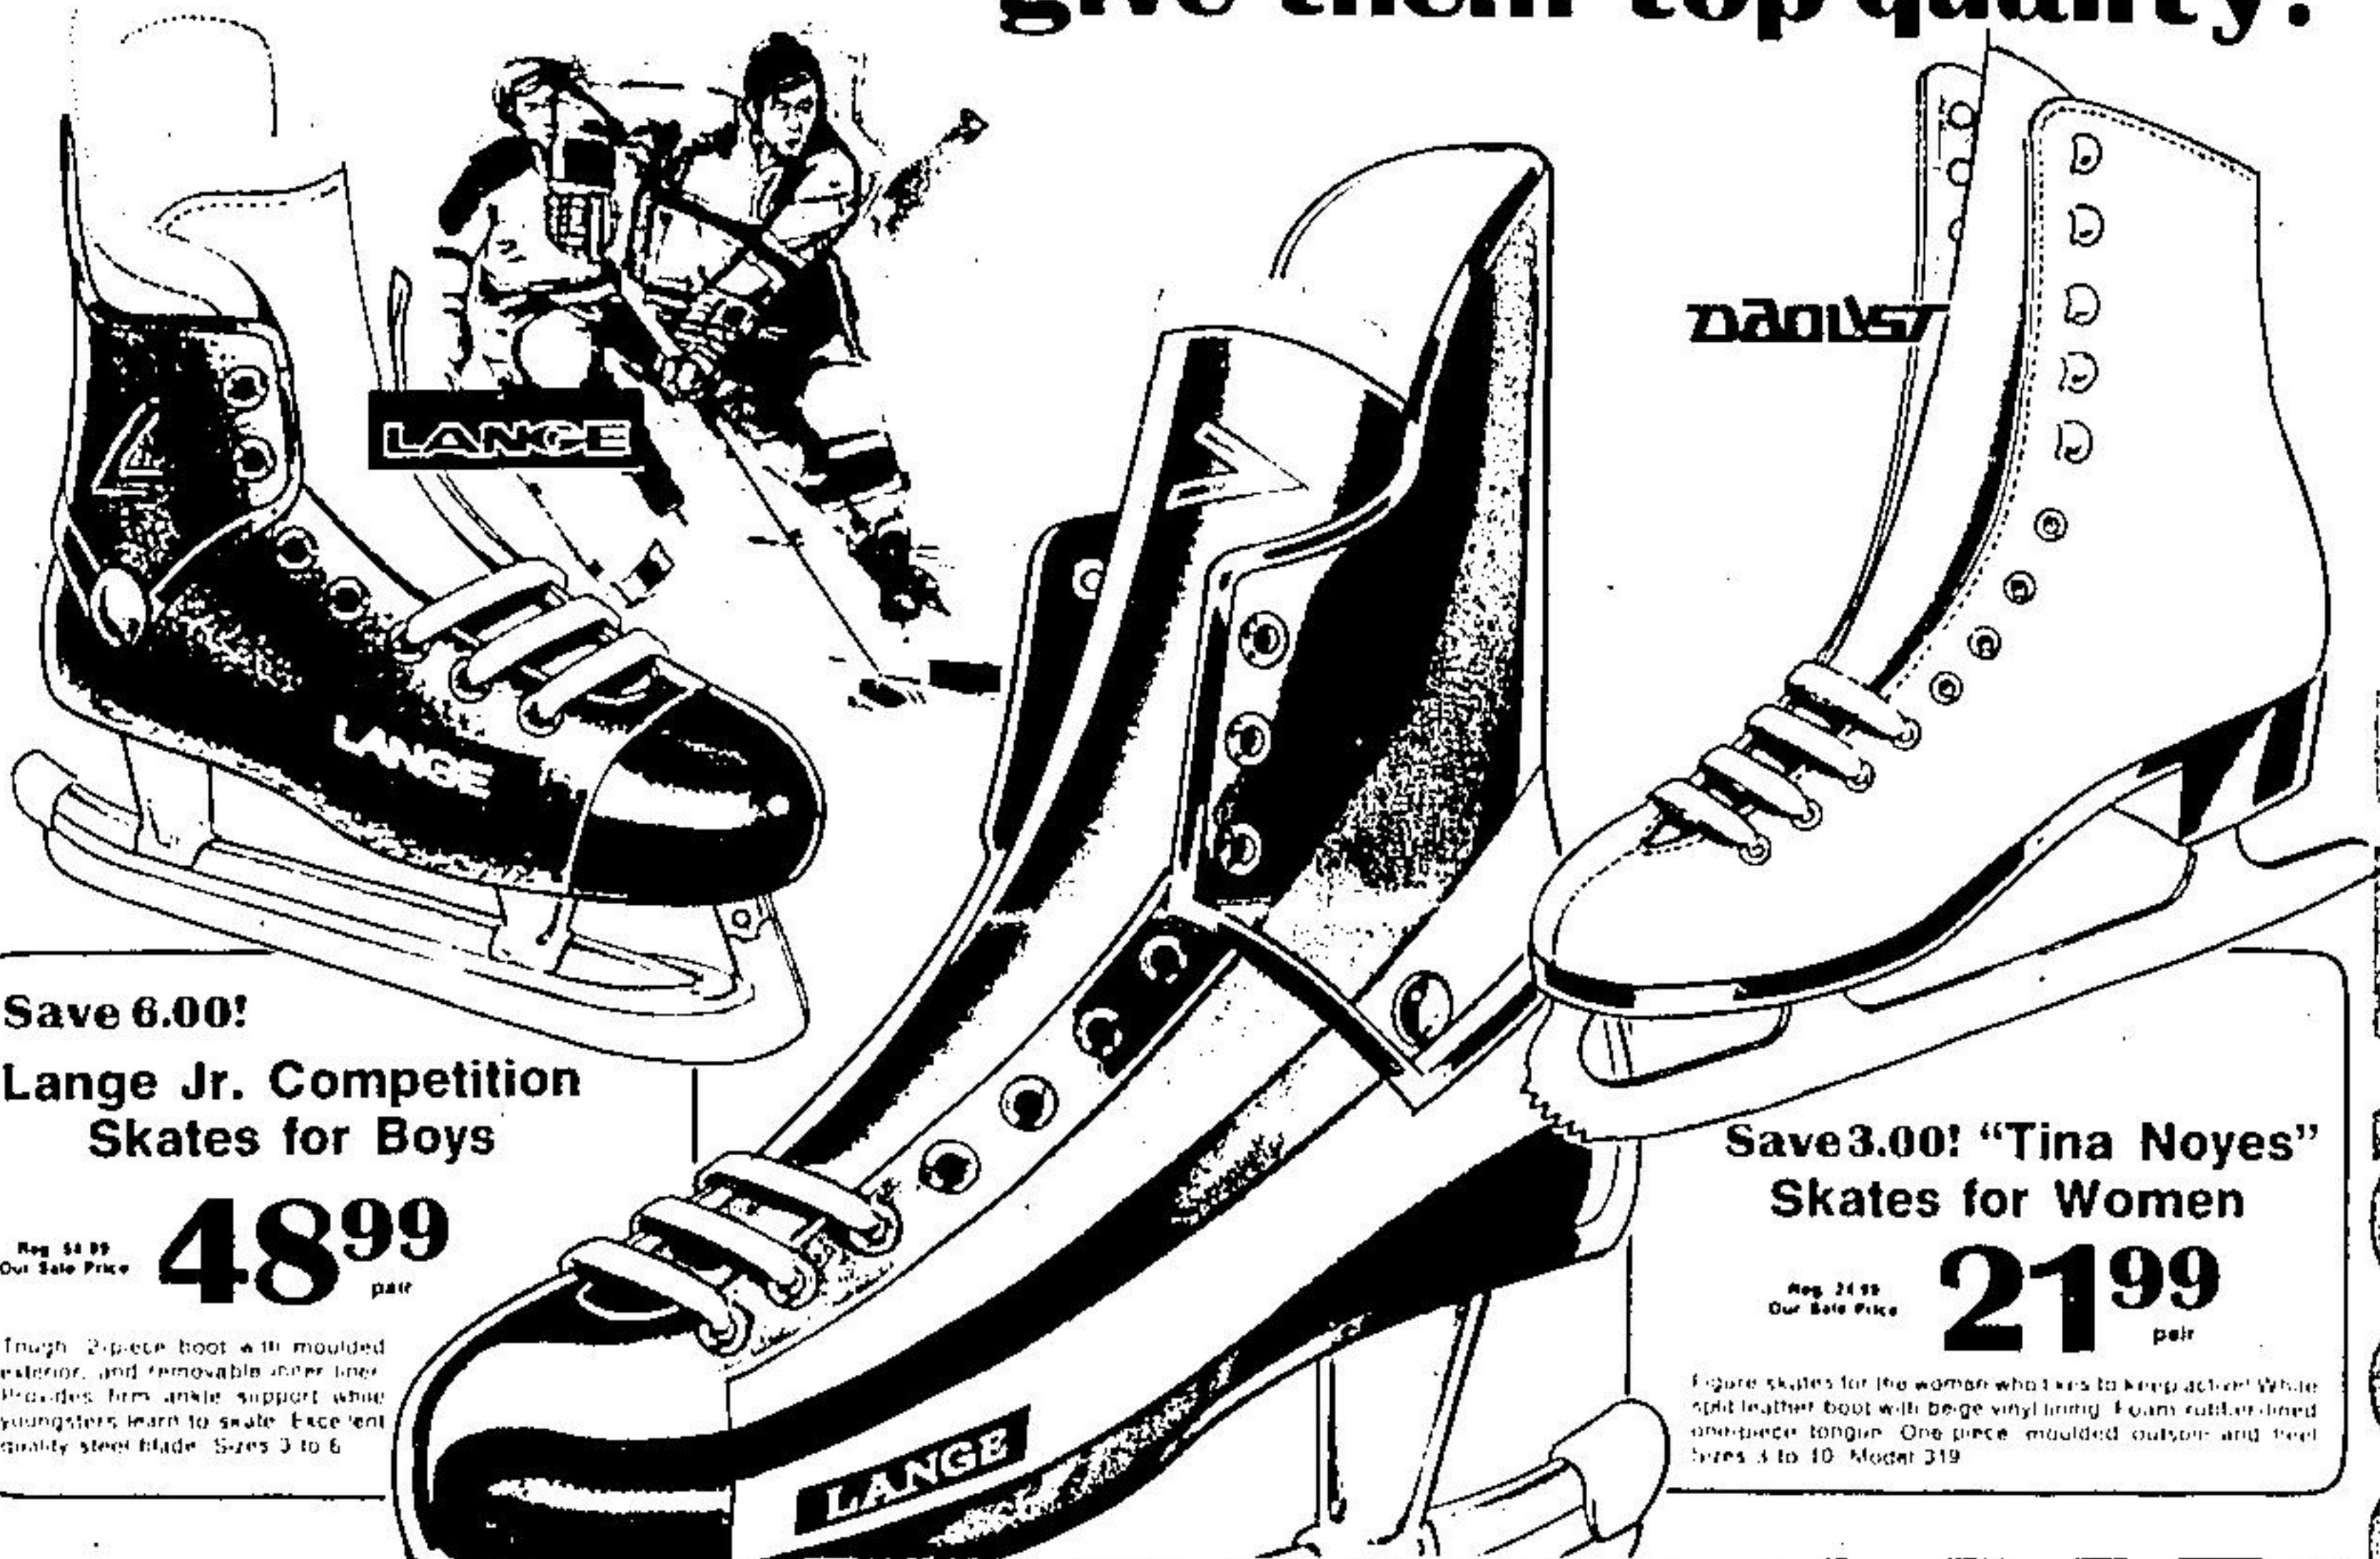

# BEAUCOUP

If you're giving skates for Christmas, give them top quality!

**Save 6.00!**  
**Lange Jr. Competition Skates for Boys**

Reg. \$4.99  
 Our Sale Price **48<sup>99</sup>** pair

Tough 2-piece boot with moulded exterior, and removable inner liner. Provides firm ankle support while youngsters learn to skate. Excellent quality steel blade. Sizes 3 to 6.

**Save 3.00! "Tina Noyes" Skates for Women**

Reg. 24.99  
 Our Sale Price **21<sup>99</sup>** pair

Figure skates for the woman who likes to keep active! White split leather boot with beige vinyl lining. Foam rubber-lined one-piece tongue. One-piece moulded outsole and heel. Sizes 3 to 10. Model 319.

**Save 6.00! Lange Laser 2 Skates for Men**

Reg. 54.99 Our Sale Price

**48<sup>99</sup>** pair

Top quality and protection in this famous boot by Lange! It features a 2-piece, moulded boot. The stiff lower boot combines with the more flexible upper one for maximum movement and protection. One-piece liner, full tongue. Top quality steel blades. Sizes 6 to 11.

**39<sup>99</sup>** each

White top grain leather boot with English kip leather lining. 2-piece pre-formed tongue. 1-piece moulded vinyl outsole and heel. Sizes 4 to 8. Model 322.

REGULAR STORE HOURS  
 MONDAY TO THURSDAY  
 9:30 A.M.—10:00 P.M.  
 FRIDAY AND SATURDAY  
 9:00 A.M.—10:00 P.M.