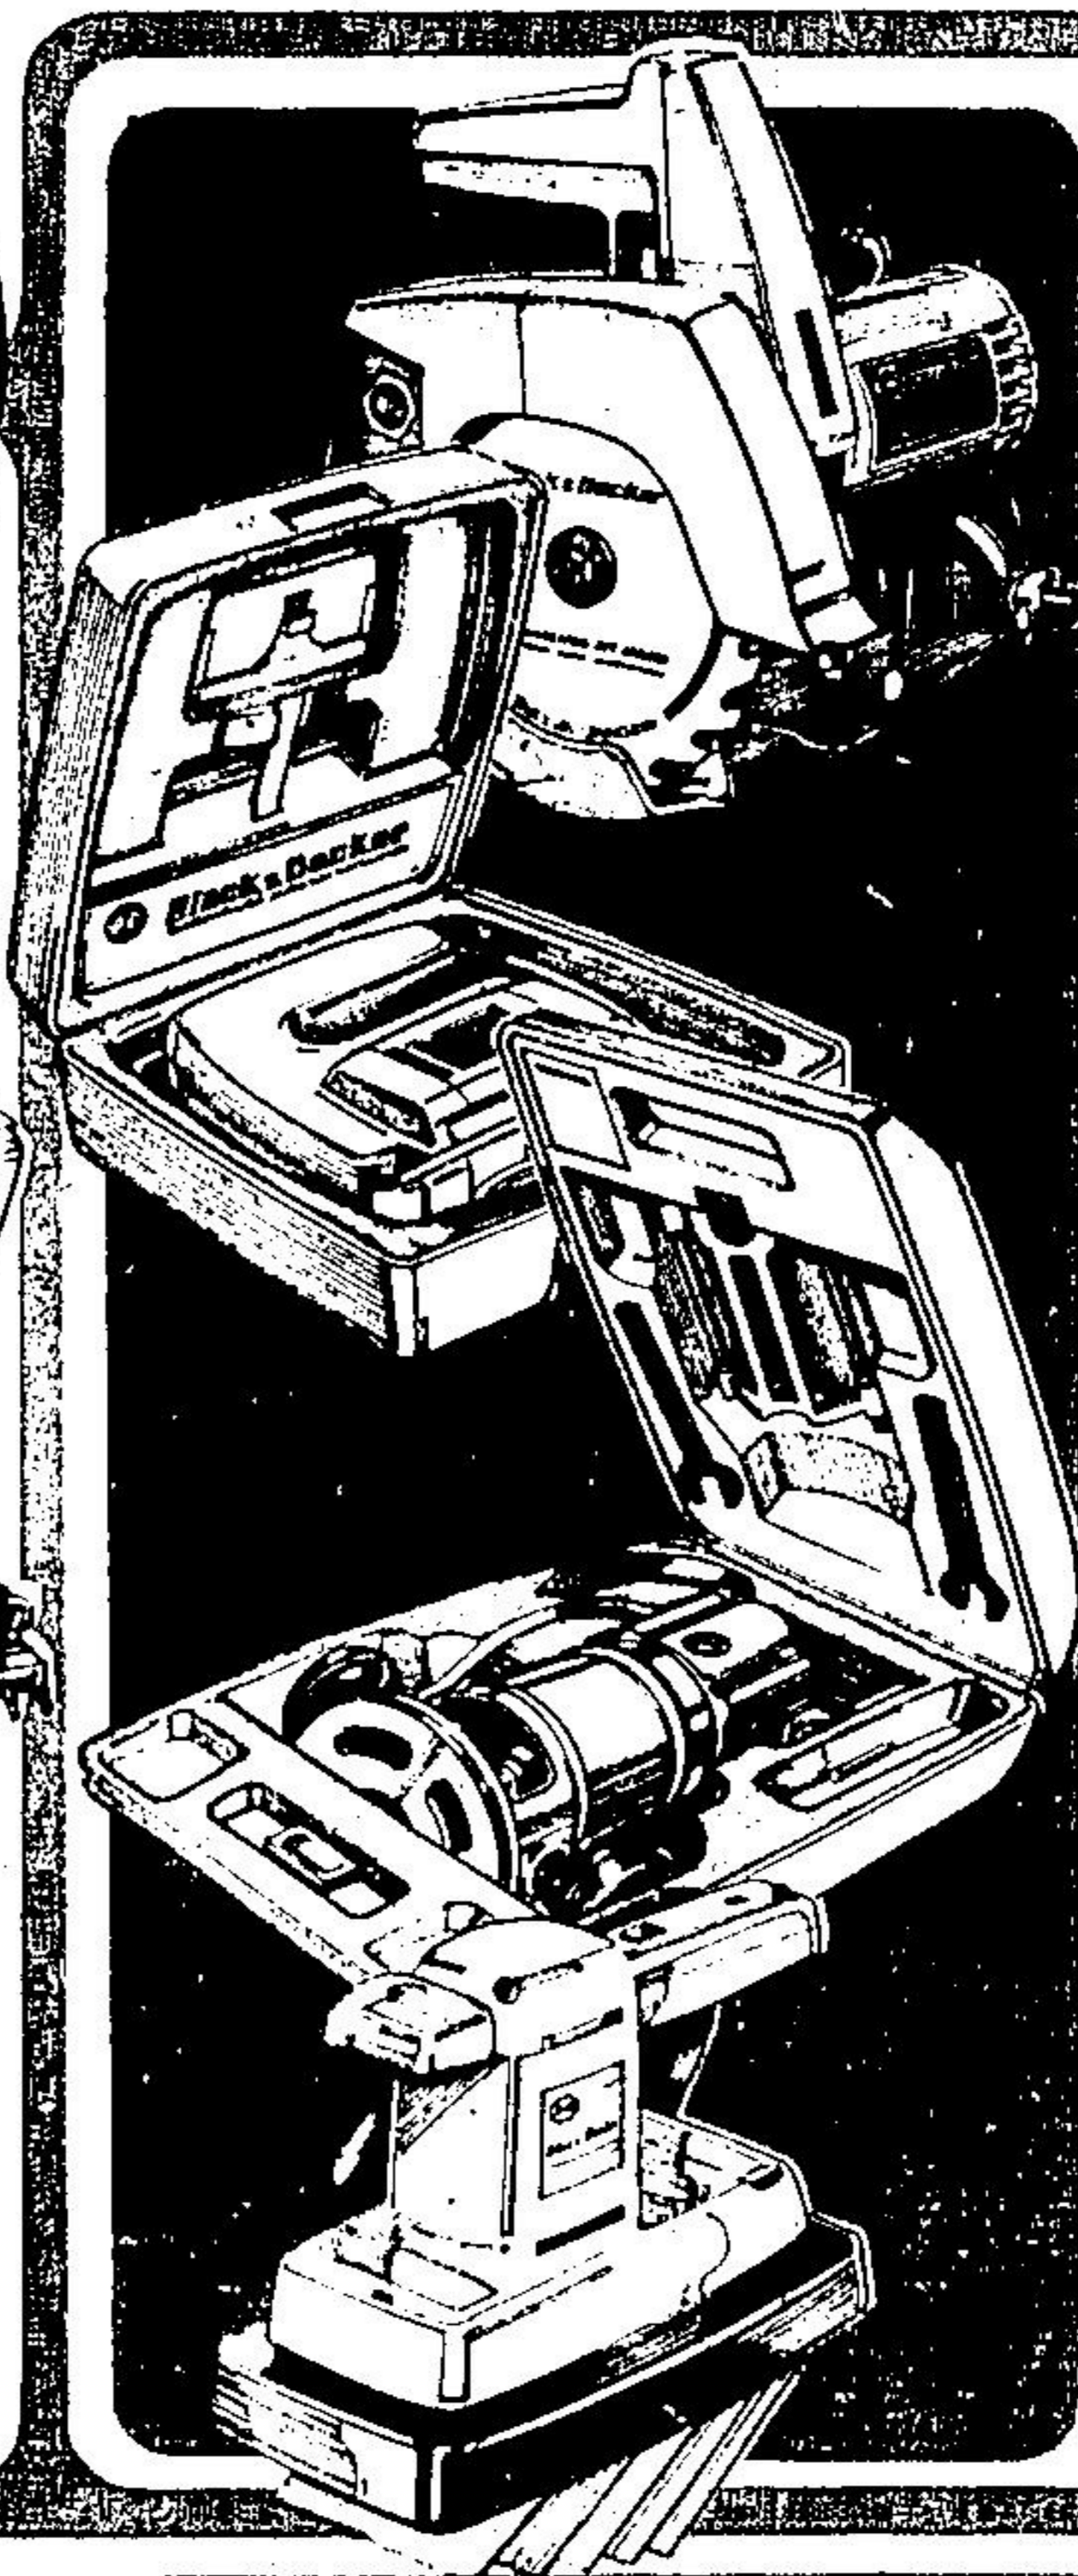

BEAVER

Where You'll Find a Surprising Selection of Gift Ideas

Black & Decker Mod-4 cordless system for car and cottage

A really practical gift idea for the car or cottage owner. Kit consists of one flashlight attachment, vacuum attachment, Energy Pak handle (fits both attachments) and recharger.

39⁹⁵

Black & Decker 7¹/₄" Circular Saw

Ideal gift for the do-it-yourselfer. Safety approved for 7¹/₄" and 8¹/₂" blades. Equipped with burnout-protected motor. 9 amp. 4900 rpm.

24⁹⁹ #7301

B & D Two-Speed Jig Saw and Kit