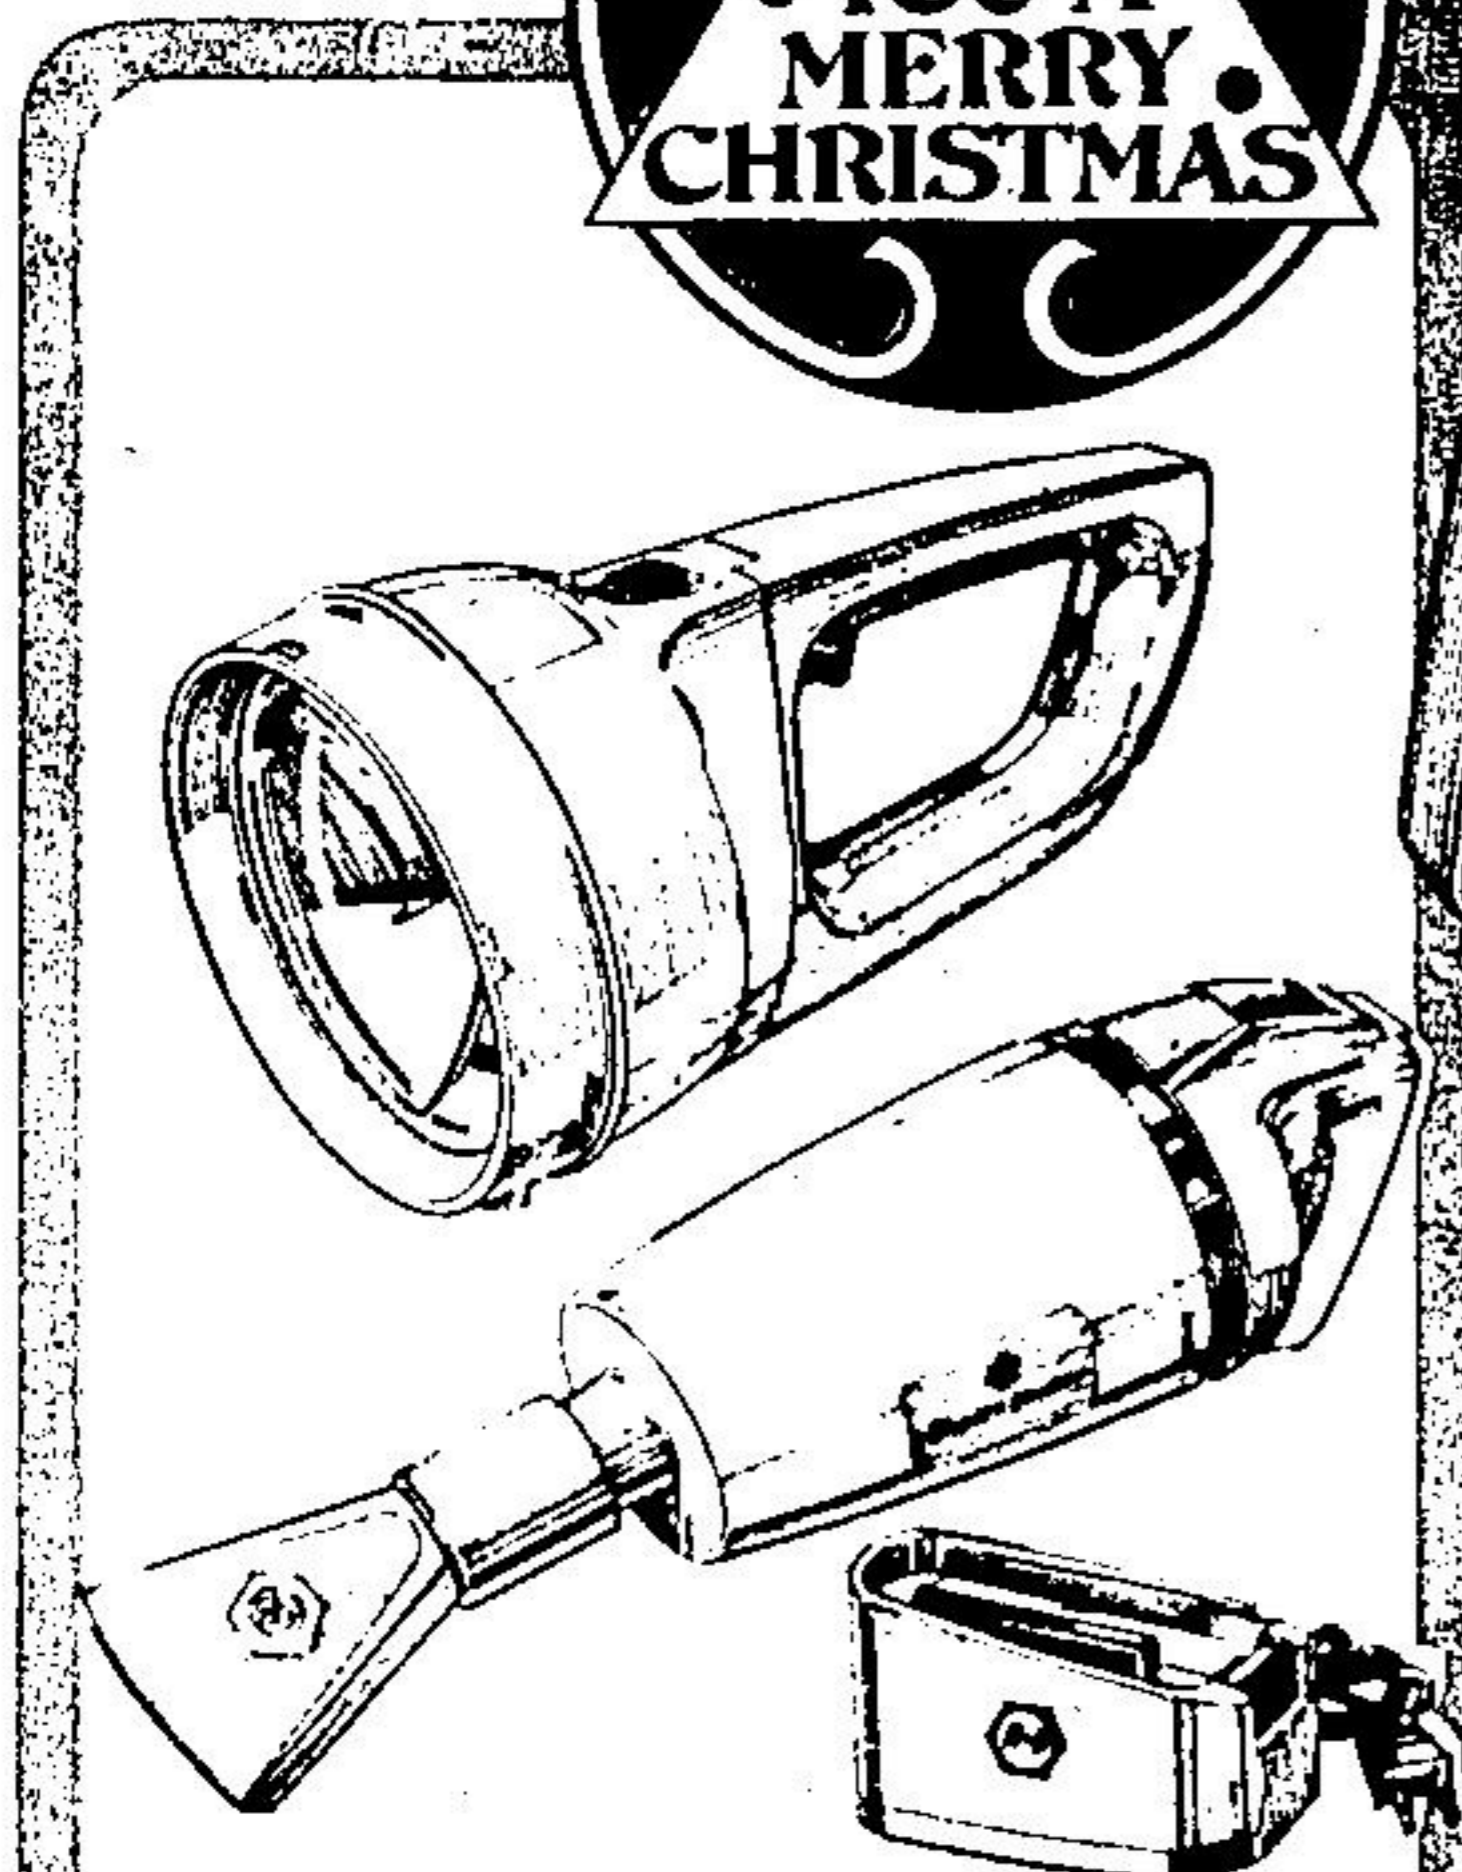

BEAVER

Where You'll Find a Surprising Selection of Gift Ideas

Black & Decker Mod-4 cordless system for car and cottage

A really practical gift idea for the car or cottage owner. Kit consists of one flashlight attachment, vacuum attachment, Energy Pak handle (fits both attachments) and recharger.

39⁹⁵

Black & Decker 7¹/₄" Circular Saw

Ideal gift for the do-it-yourselfer. Safety approved for 7¹/₄" and 8¹/₂" blades. Equipped with burnout-protected motor. 9 amp. 4900 rpm.

24⁹⁹ #7301

B & D Two-Speed Jig Saw and Kit