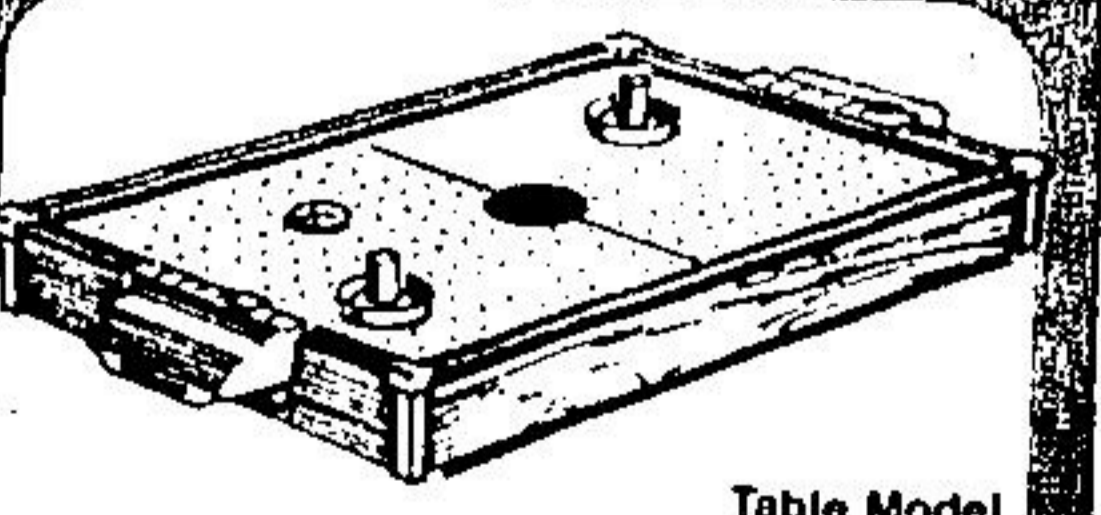

Air Hockey Games
An electric motor under board forces the air upward and moves the puck. Sturdy construction. Guaranteed fun
Table Model **27⁸⁸**
Floor Model **49⁸⁸**