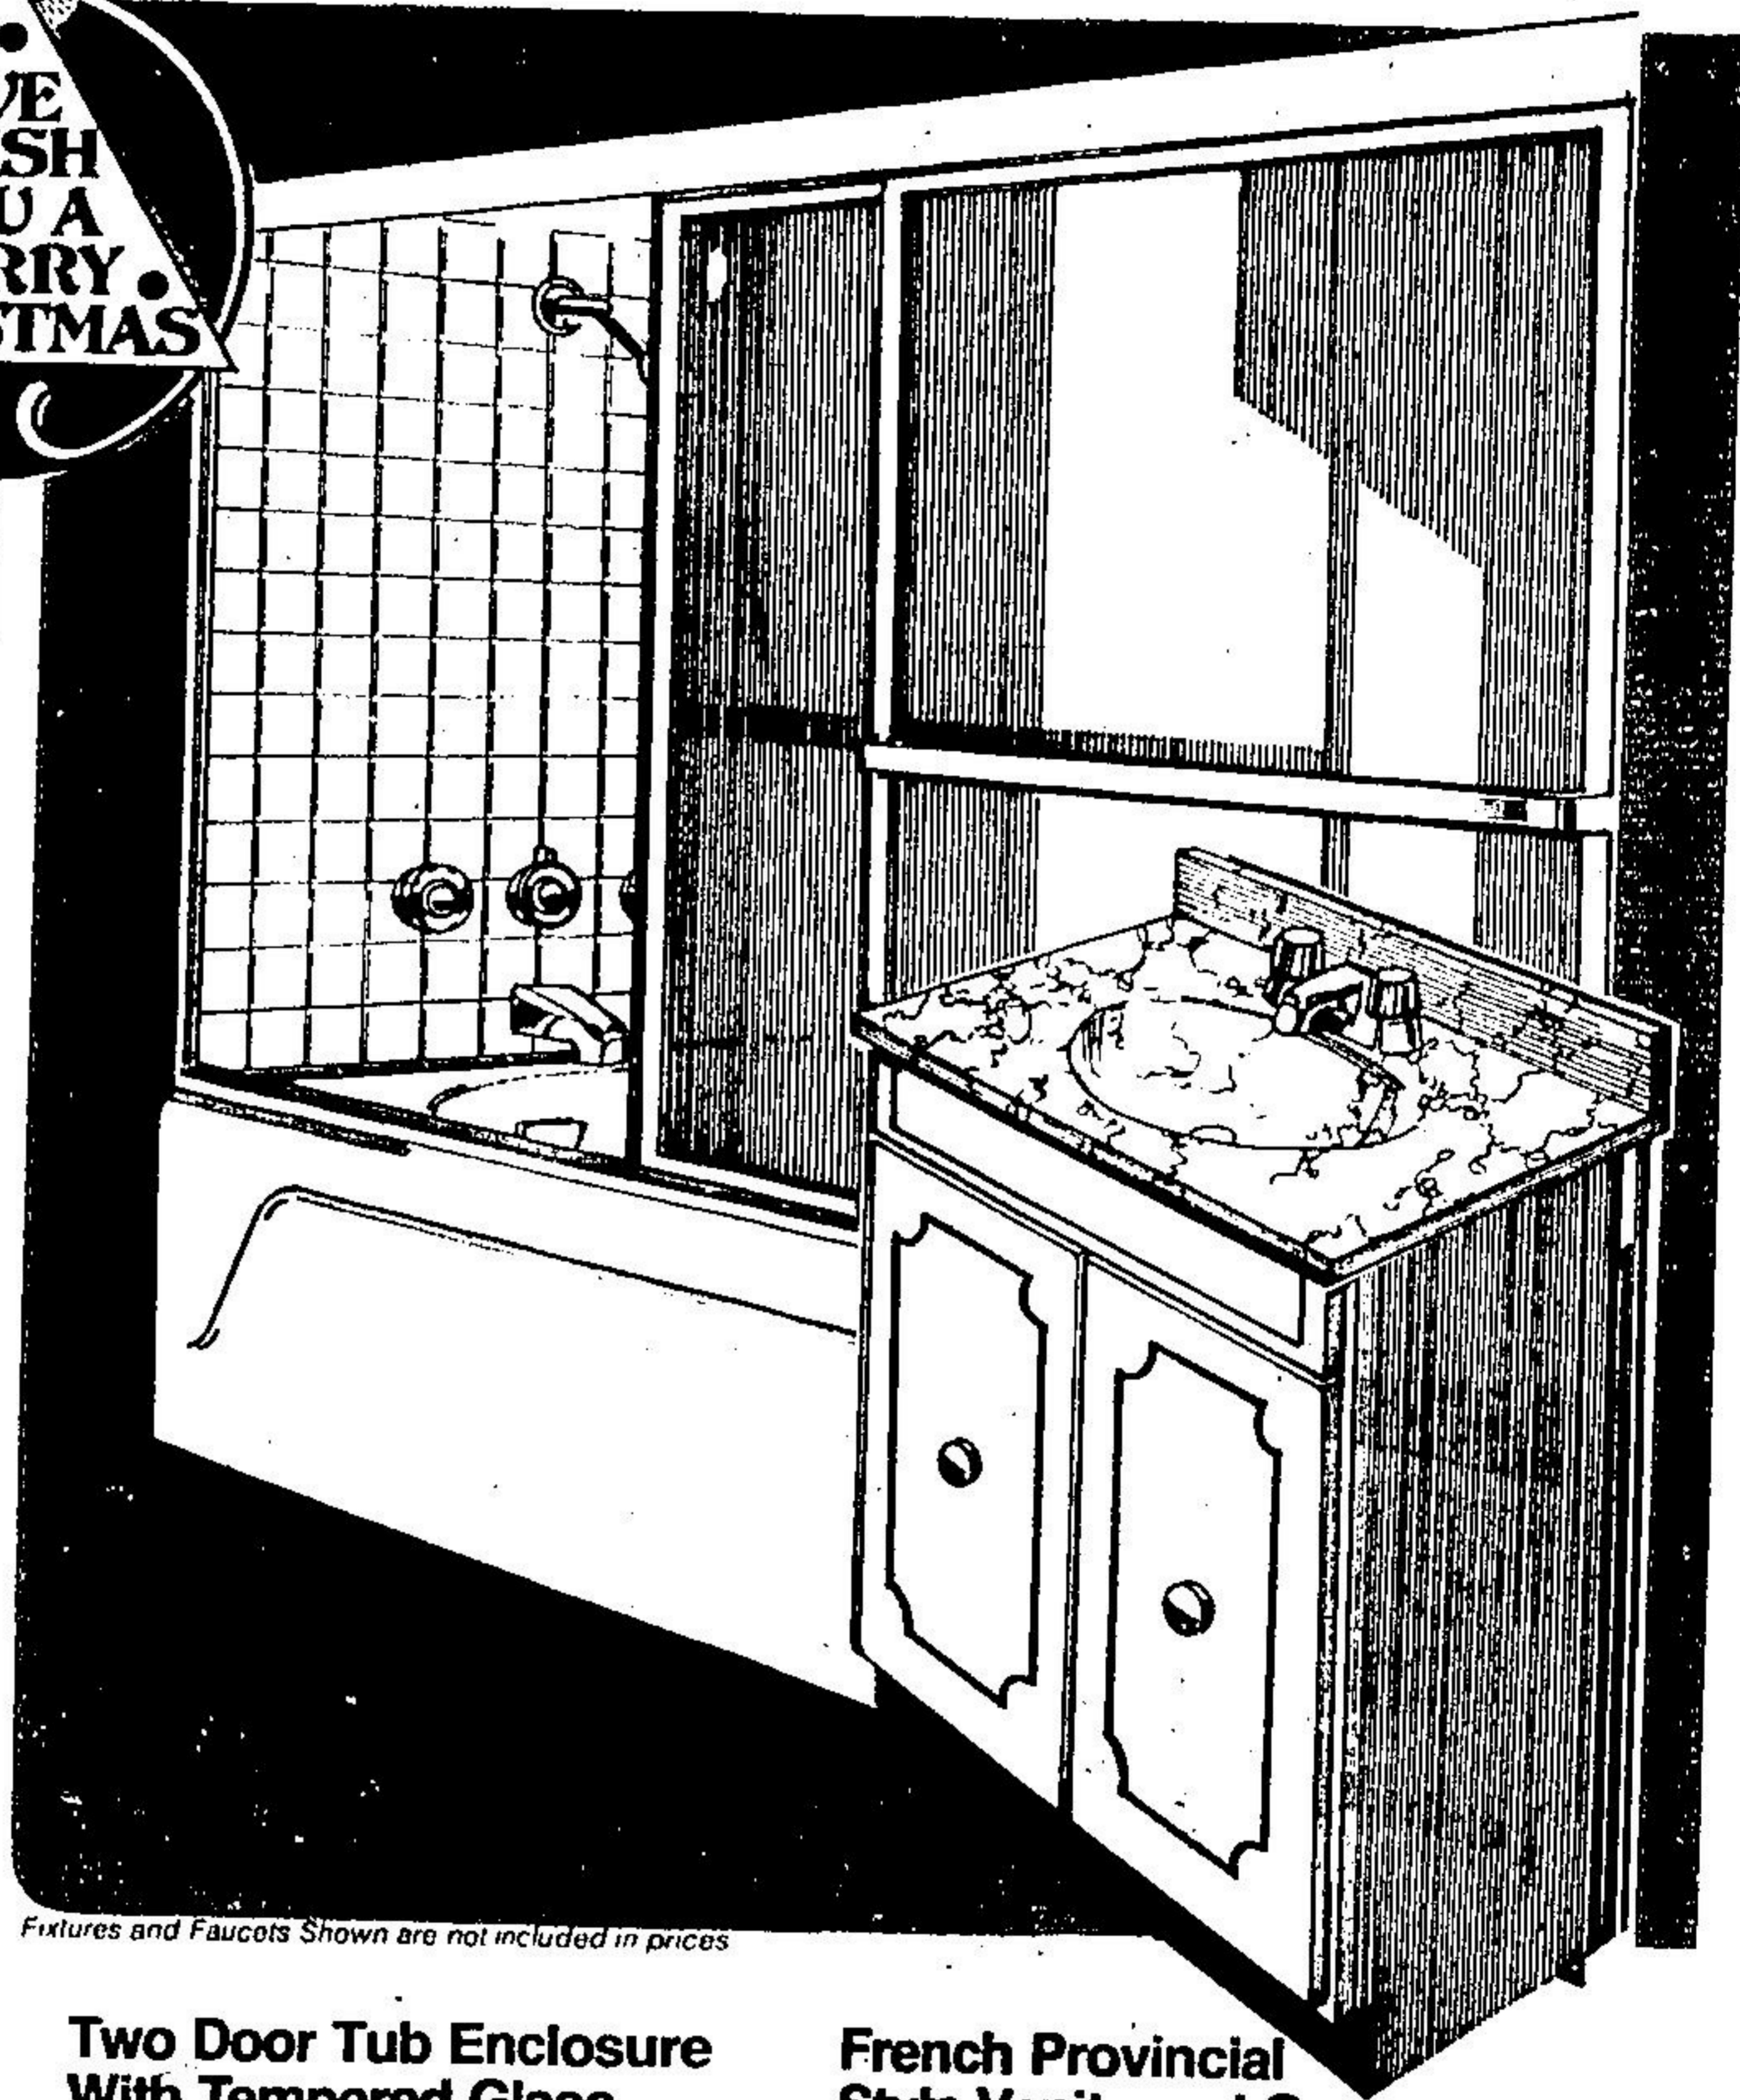

BEAVER

Exhaust Fan for Your Bathroom

Efficient, durable exhaust fan with steel housing. C.S.A. approved. 60-cycle. 110/120 volts.

9⁹⁹ Beaver's reg. 13.49

Hand shower

Sturdy white hand shower with aerated shower-head ball to help eliminate splashing. 59" hose.

15⁹⁹

Medicine cabinet

Surface-mounted, easy-to-install cabinet. Door is also a mirror. Has 3 shelves 12" x 18" x 4".

5⁹⁷ Beaver's reg. 7.49

Fixtures and Faucets Shown are not included in prices

Two Door Tub Enclosure With Tempered Glass

Constructed from heavy gauge aluminum with a lustrous finish. Door runs on smooth, overhead ball-bearing rollers. It's even adjustable. Suitable for most 5' recessed tubs.

49⁹⁹ Beaver's reg. 59.95

French Provincial Style Vanity and Carano top