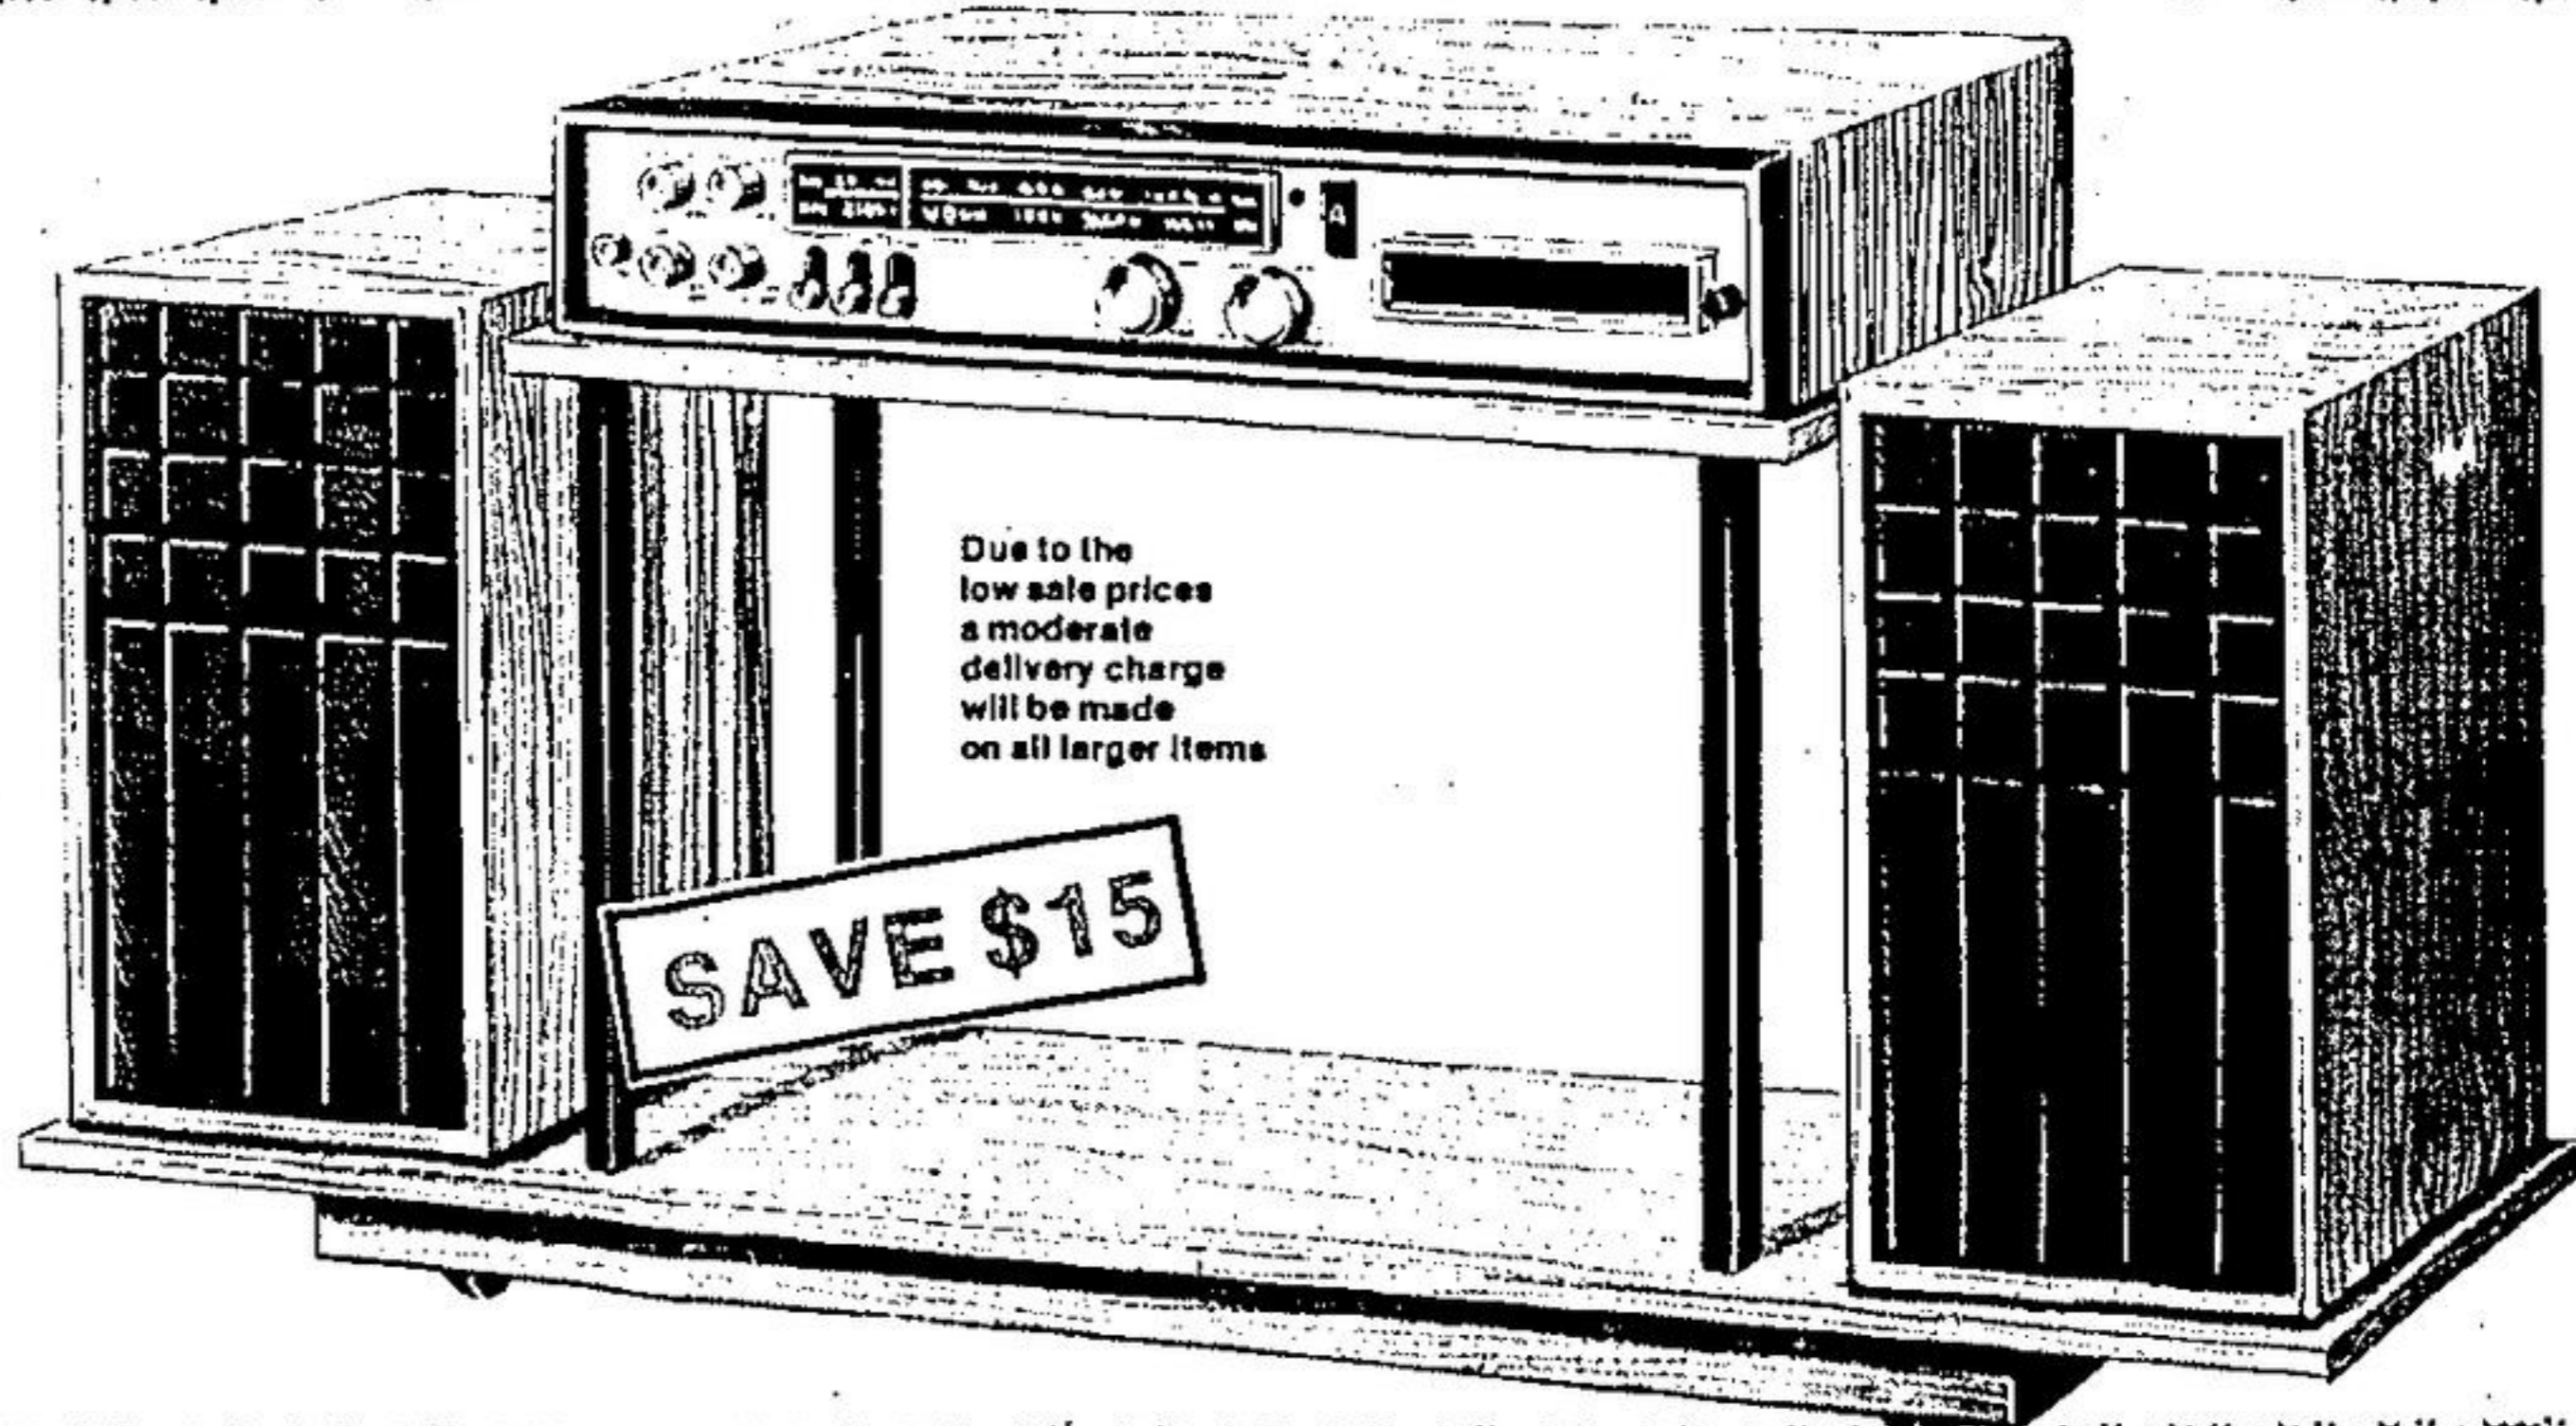

Due to the low sale prices a moderate delivery charge will be made on all larger items

SAVE $15