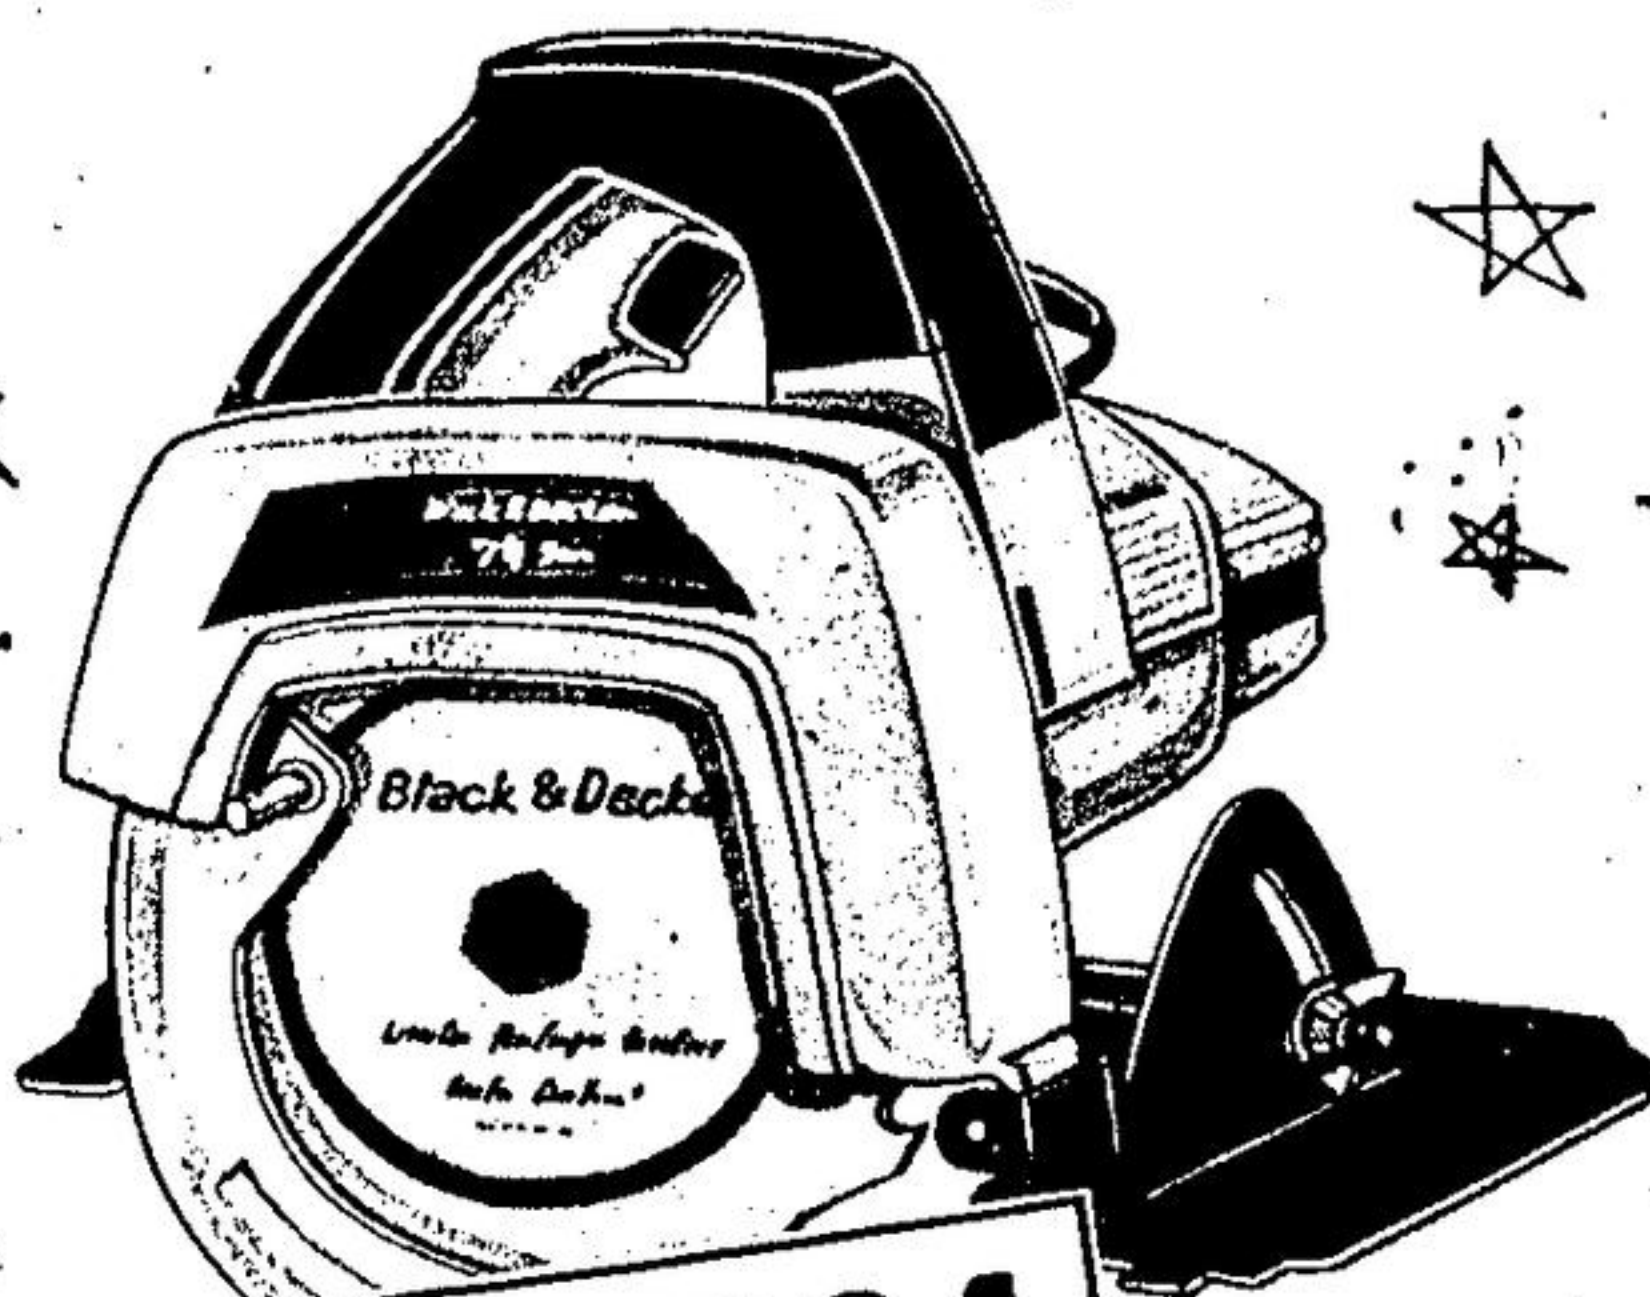

Men's tan vinyl moccasin-style slippers with warm pile lining. Self-sole, in sizes 6-10. Handsome gift for his comfort!

4.44 pr.

Gift Ideas For The Handyman From

13.84 ea.

General Purpose "B & D" 3/8" Power Drill

- Well-balanced, comfortable-to-use!
- High-torque drilling power from double-reduction gears!
- 3/8" steel, 3/4" hardwood capacity!
- 2.1 Amps, 1000 RPM, 120V AC.

24.84 ea.

Power & Value Plus! "B & D" 7 1/4" Circular Saw