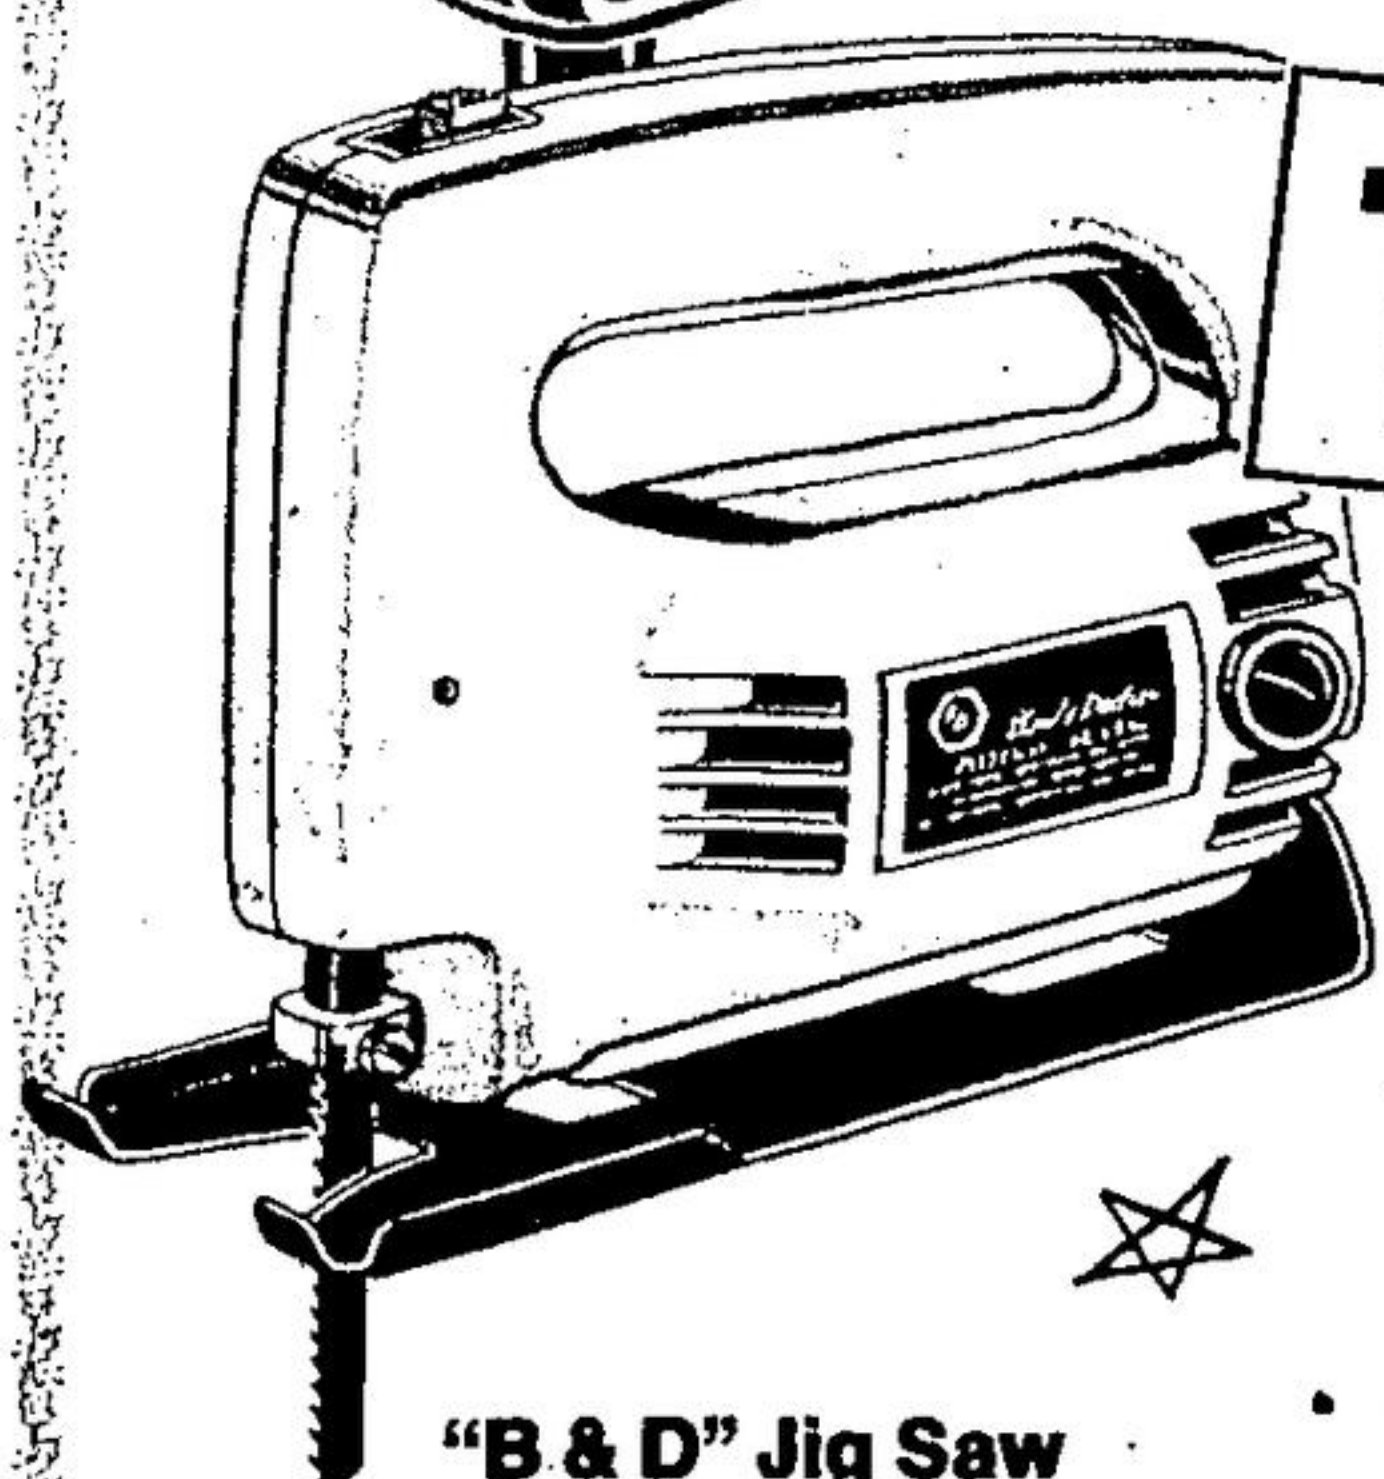

14.84 ea.

"B & D" Jig Saw

- Shoe tilts up to 45° for bevel and compound mitre cuts
- Double-insulated, with tilting shoe!
- Cuts up to 1" hardwood, 1 1/2" softwood!
- 3200 SPM 120V AC, 2.1 Amp motor!