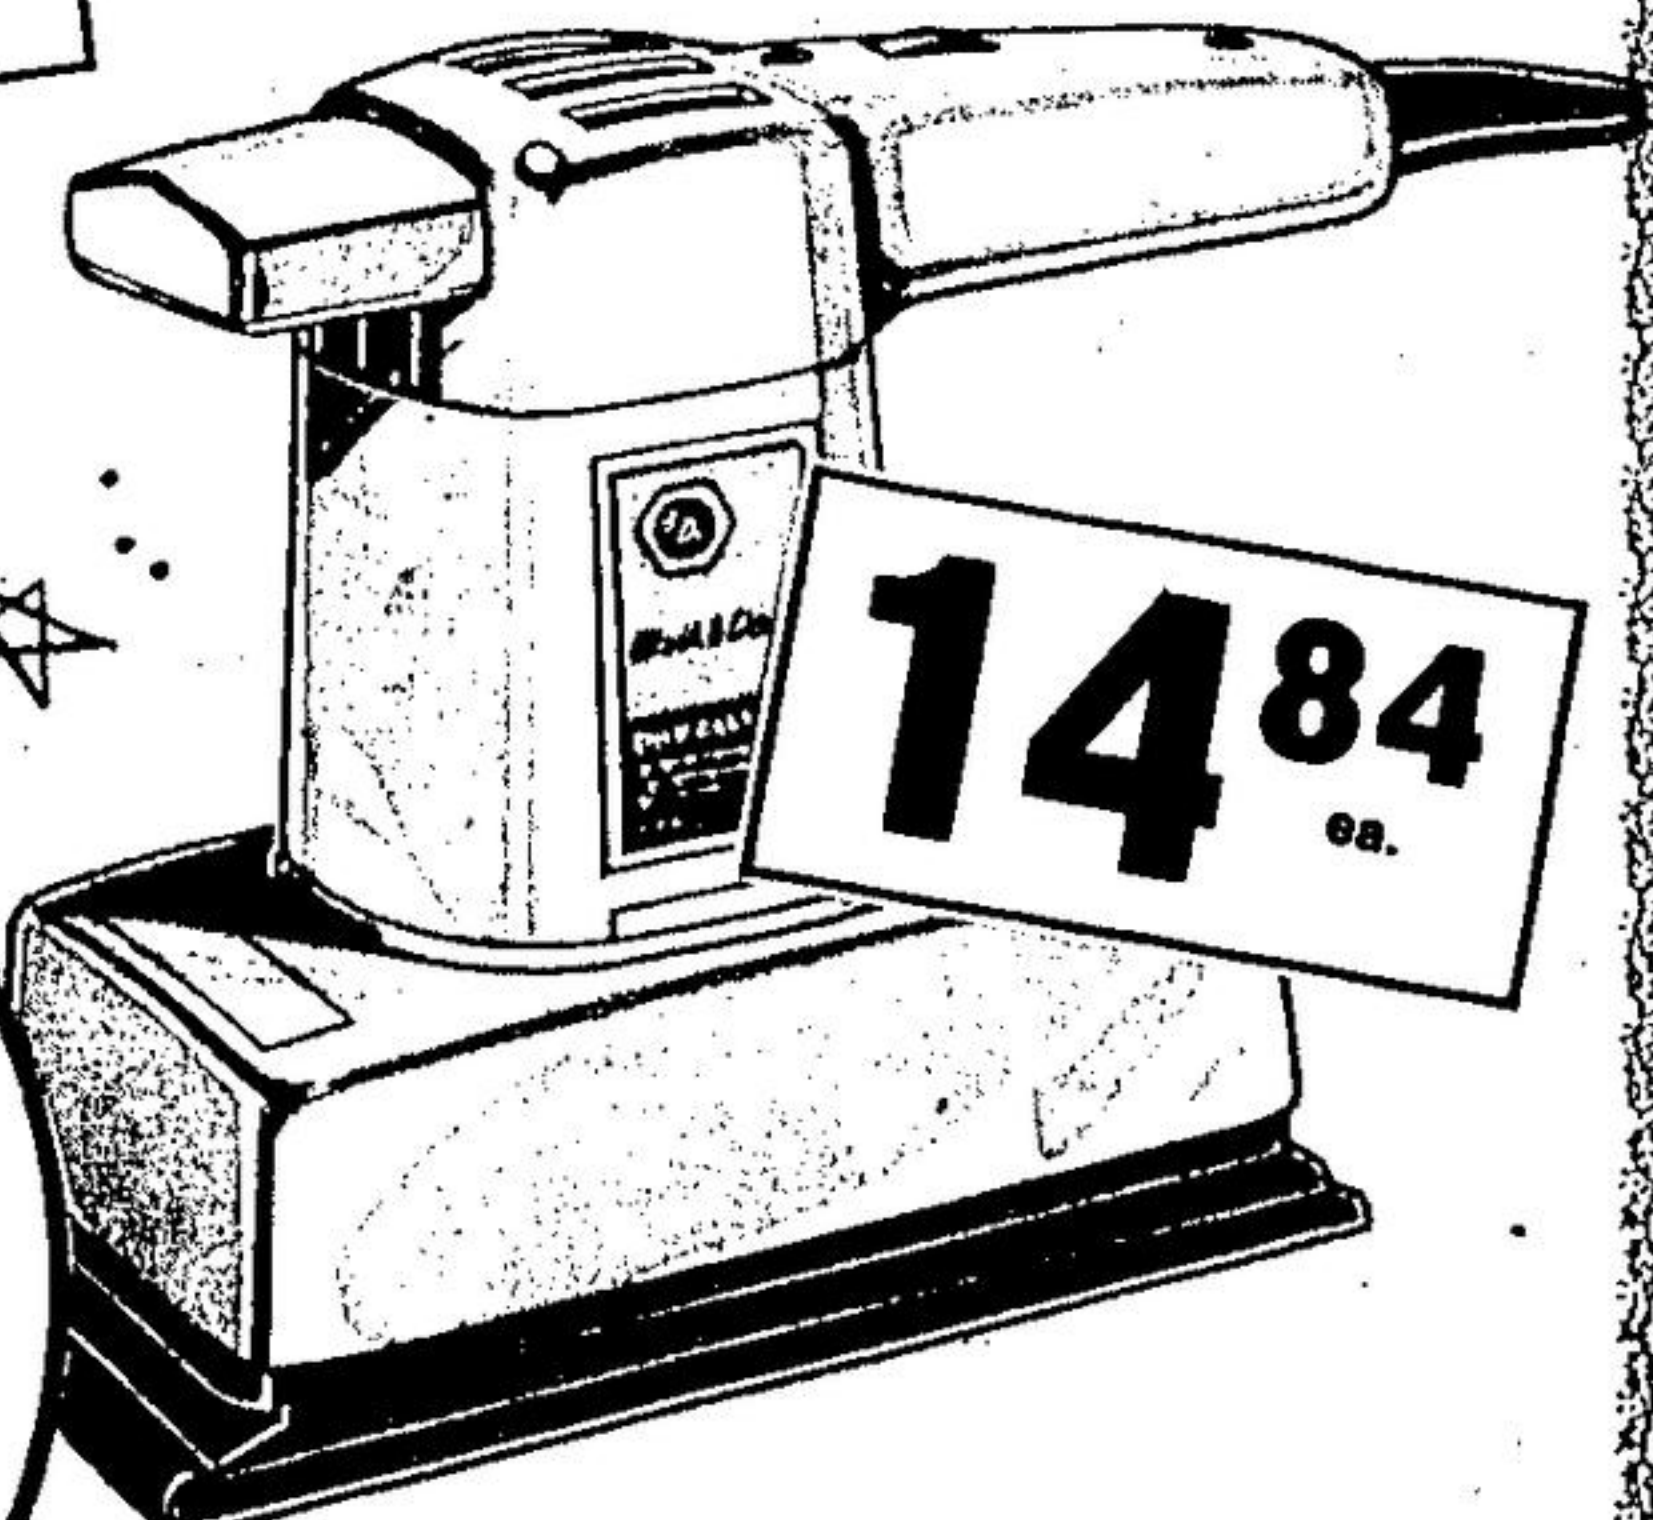

- Well-balanced, comfortable-to-use!
- High-torque drilling power from double-reduction gears!
- 3/8" steel, 3/4" hardwood capacity!
- 2.1 Amps, 1000 RPM, 120V AC.

24.84 ea.

Power & Value Plus! "B & D" 7 1/4" Circular Saw

- Burnout-protected 9-Amps, 4900 RPM, 120V motor!
- 7 1/4" Combination blade included!
- Special sawdust-ejection chute!
- Cutting-depth 90° 2-3/8", 45° 1-7/8"!

14.84 ea.

"B & D" Jig Saw

- Shoe tilts up to 45° for bevel and compound mitre cuts
- Double-insulated, with tilting shoe!
- Cuts up to 1" hardwood, 1 1/2" softwood!
- 3200 SPM 120V AC, 2.1 Amp motor!

Heavy-Gauge Steel Tool Box

6.94 ea.

All-steel tool box with a durable enamel finish and full-width lift-out tote-tray. 19" x 6" x 6 1/2".

14.84 ea.

"B & D" Finishing Sander & Polisher

- Double-insulated, designed for 1-or-2-hand control!
- Extra-fast 10,000 OPM orbital motion!
- Flush-sands on 3 sides with 3-1/4" x 9" surface!
- 1.6 Amp, 120V AC motor!