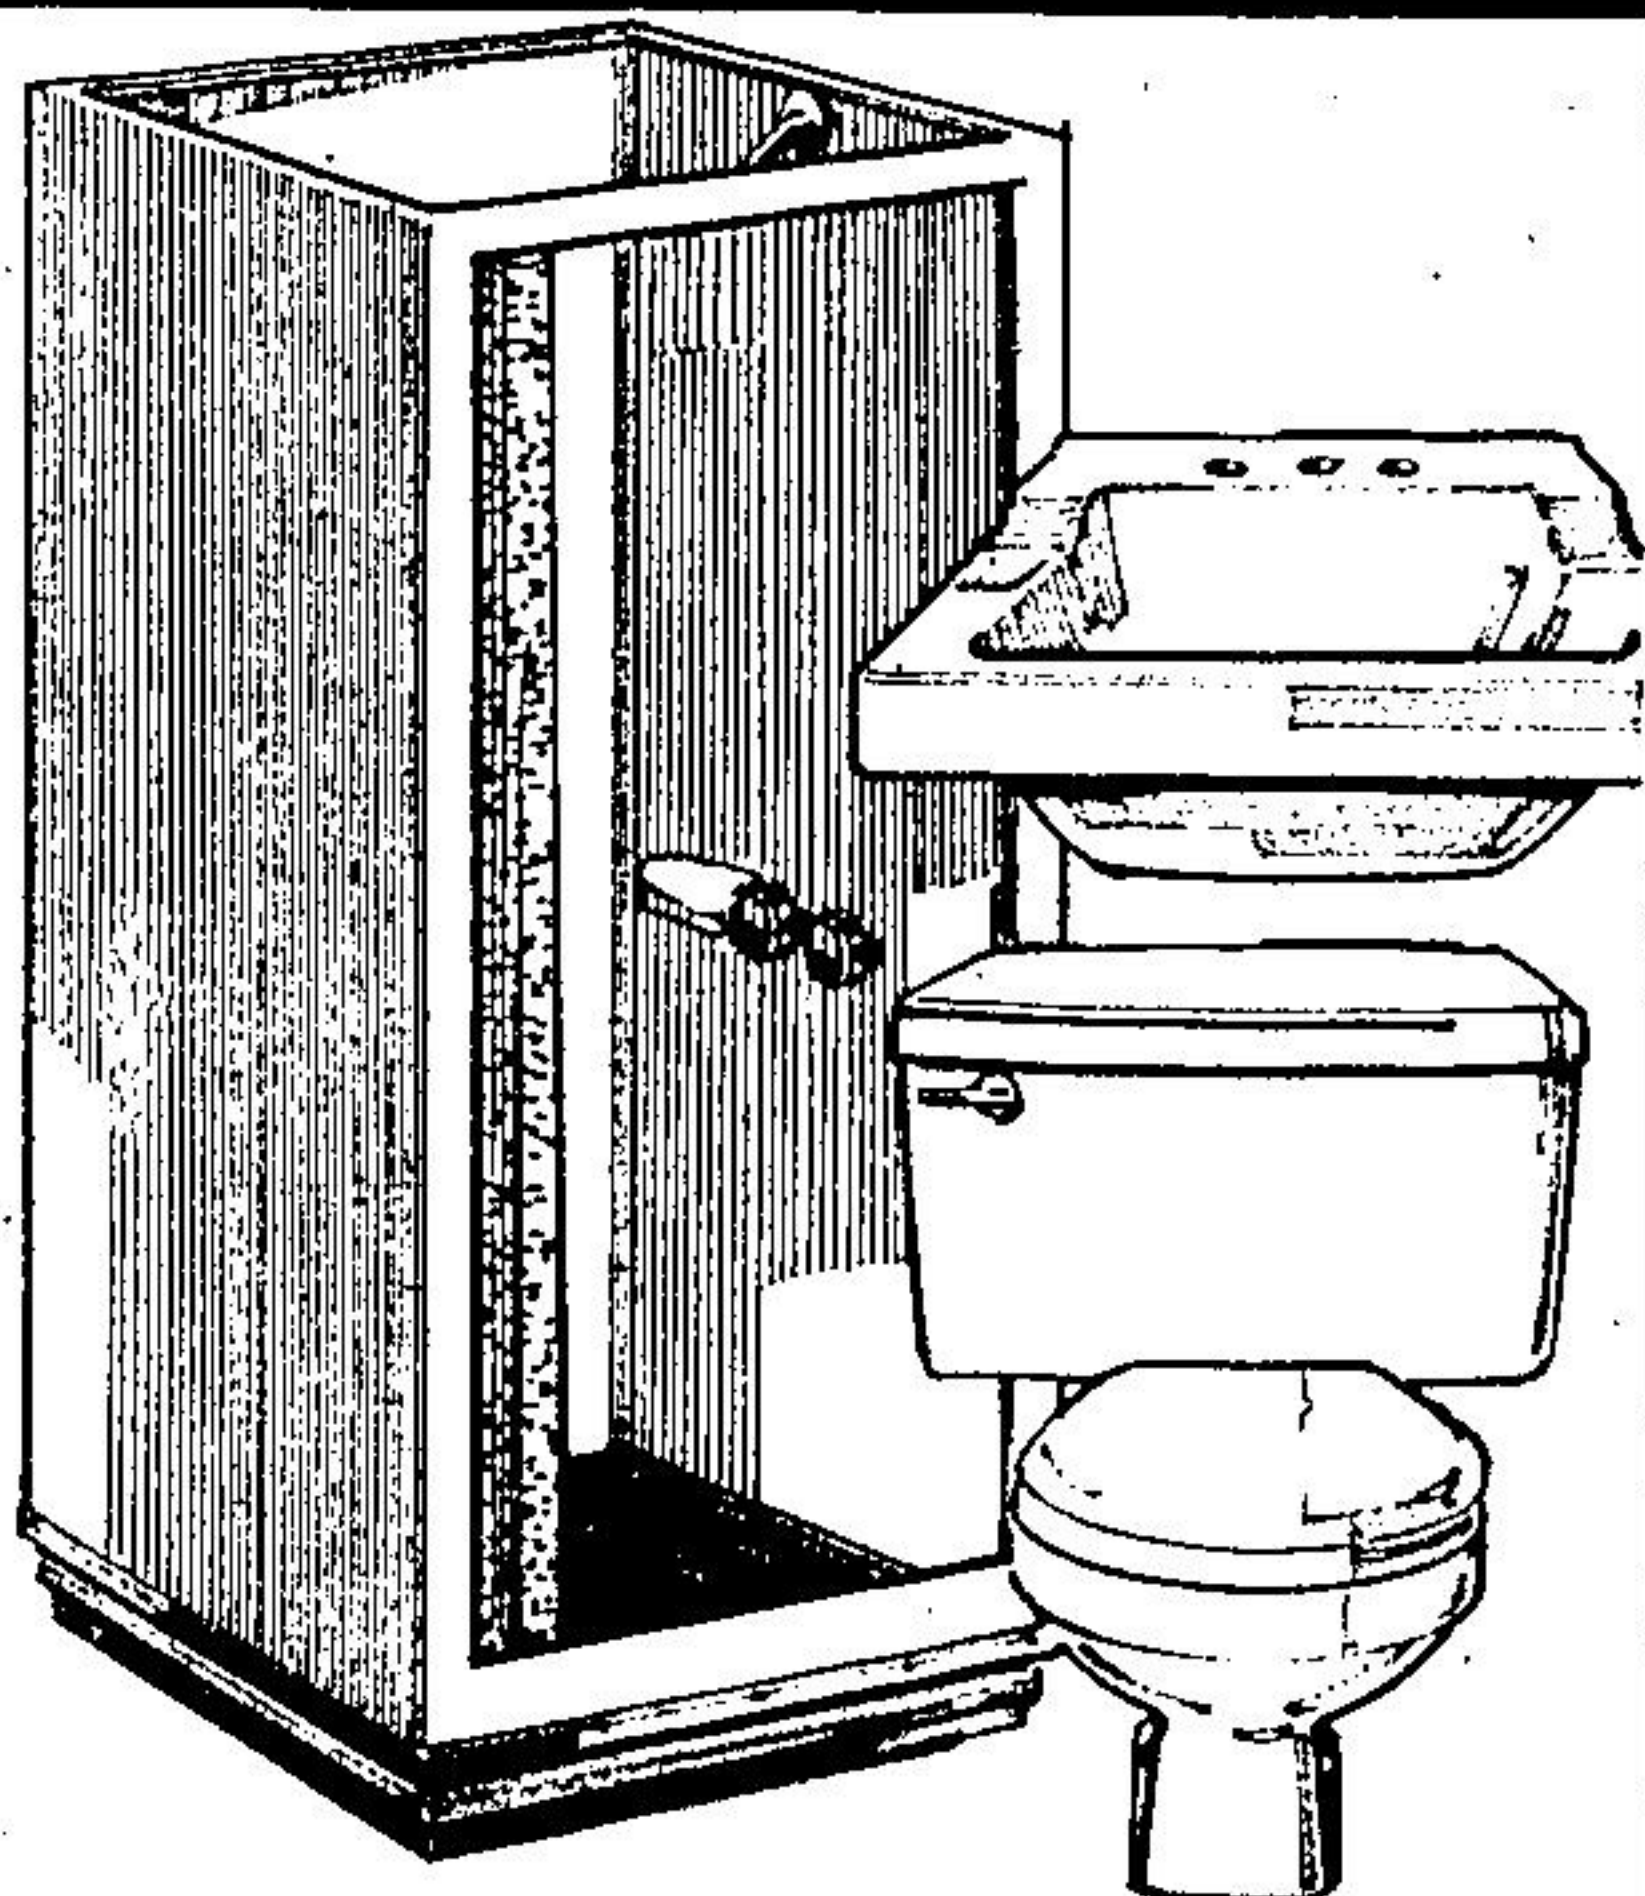

BEAVER

sale

Great ideas and excellent values — always at Beaver

Buy all three pieces in this bathroom ensemble and save!

This attractive white bathroom ensemble includes a 30" X 30" shower cabinet that comes with curtain, faucet and shower head; a reverse-trap toilet and a 19" x 17" wall-hung basin with 4" centres. A great buy at Beaver.

99⁹⁹
You Save
15⁷⁹

Also available individually:

Basin	Toilet	Shower
16⁸⁵	39⁸⁵	58⁸⁸

Toilet seat is not included.

TUBSURROUND

Tubsurround — the new, economical way to update your bathroom.

Tubsurround is made from durable ABS plastic. You can install it easily around any 5' tub. Kit includes: 5' x 5' back panel; 5' x 2'6" side panels; double-side adhesive tape; tub caulking; panel adhesive; screws, anchors and button covers; corner pieces (foam plugs); and complete instructions.

85⁹⁵ WHITE

30" Riviera Bathroom Vanity from Hanover

Attractive white vanity to co-ordinate with any bathroom decor you may have. Includes Arborite top and hardware. Sink and faucets extra.

85⁷⁷

Beaver's reg. 96.60