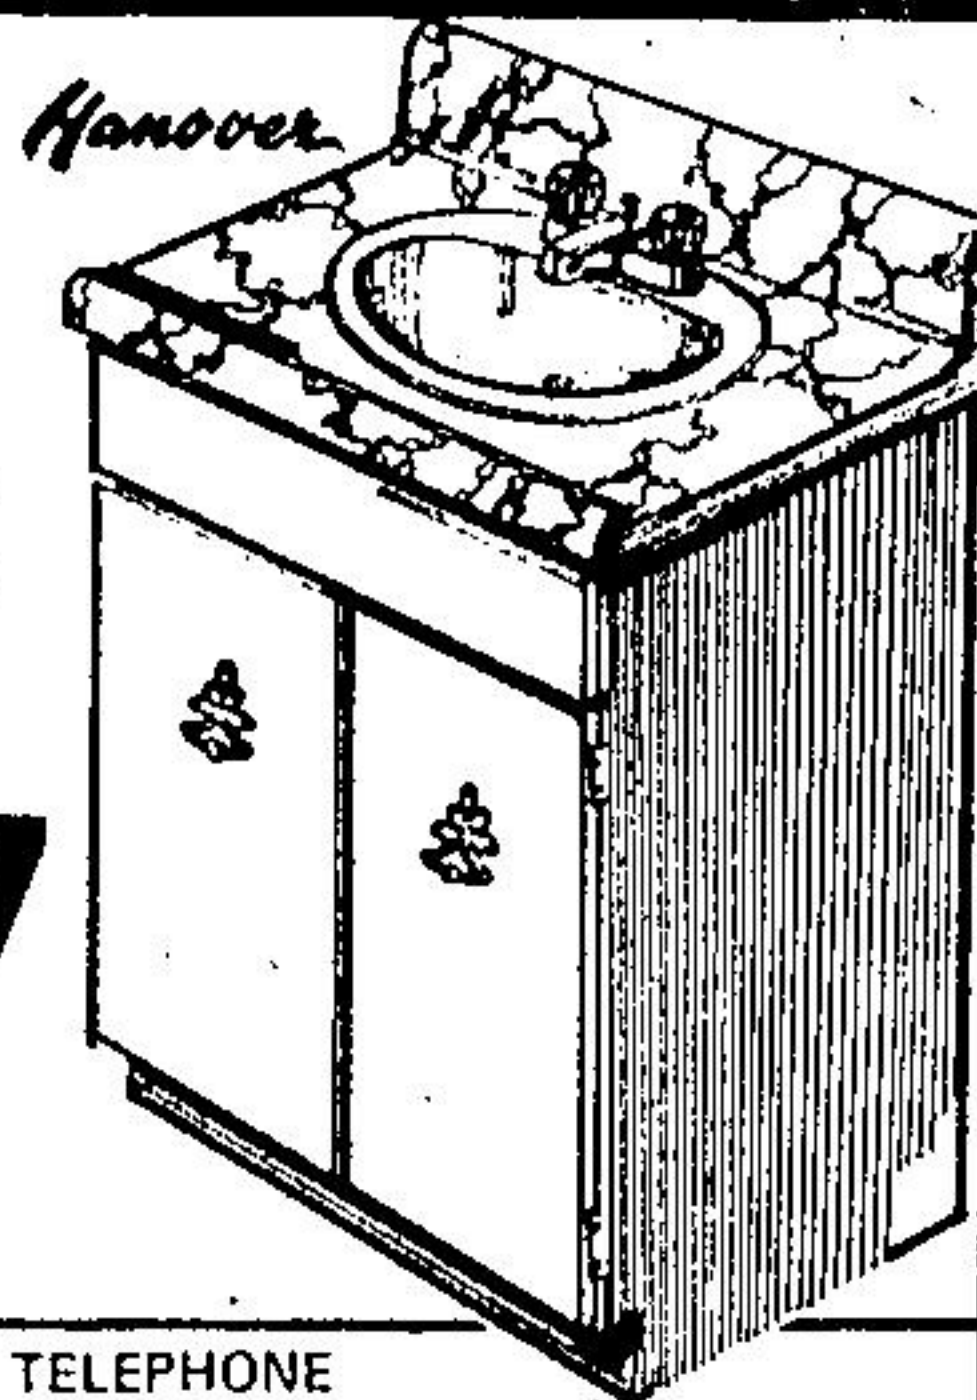

BEAVER

sale

Great ideas and excellent values — always at Beaver

Buy all three pieces in this bathroom ensemble and save!

This attractive white bathroom ensemble includes a 30" X 30" shower cabinet that comes with curtain, faucet and shower head; a reverse-trap toilet and a 19" x 17" wall-hung basin with 4" centres. A great buy at Beaver.

99⁹⁹
You Save
15⁷⁹

Also available individually:

Basin	Toilet	Shower
16⁸⁵	39⁸⁵	58⁸⁸

Toilet seat is not included.

TUBSURROUND

Tubsurround — the new, economical way to update your bathroom.

Tubsurround is made from durable ABS plastic. You can install it easily around any 5' tub. Kit includes: 5' x 5' back panel; 5' x 2'6" side panels; double-side adhesive tape; tub caulking; panel adhesive; screws, anchors and button covers; corner pieces (foam plugs); and complete instructions.

85⁹⁵ WHITE

30" Riviera Bathroom Vanity from Hanover

Attractive white vanity to co-ordinate with any bathroom decor you may have. Includes Arborite top and hardware. Sink and faucets extra.

85⁷⁷

Beaver's reg. 96.60