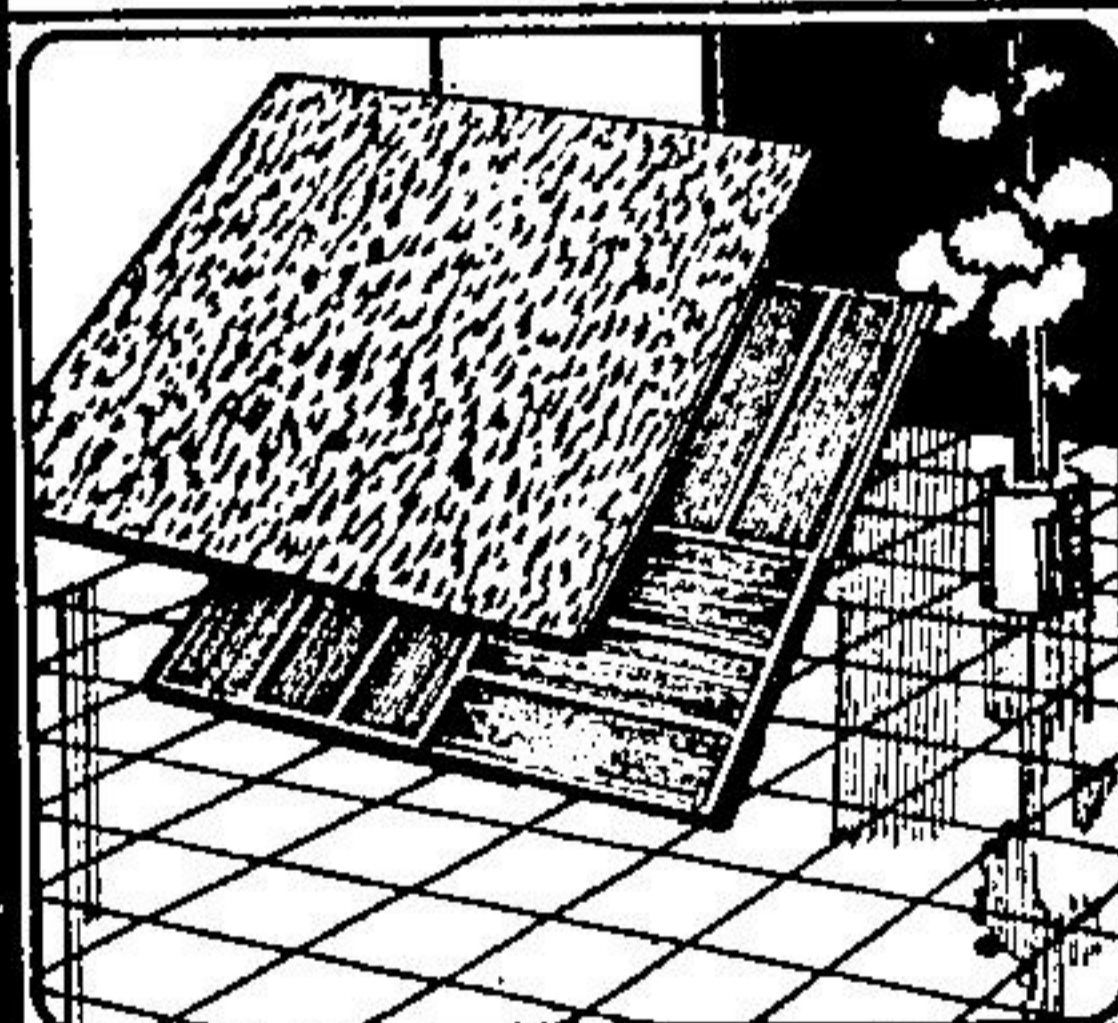

Two exclusive designs! Place'n Press floor tile

'Old Forge' and 'Palatial' are 2 designs of Place'n Press that are only at Beaver. These tiles are self-adhesive, simply press them into place. 12" X 12".

Beaver's Reg. 3.09
2⁶⁶
9 sq. ft.