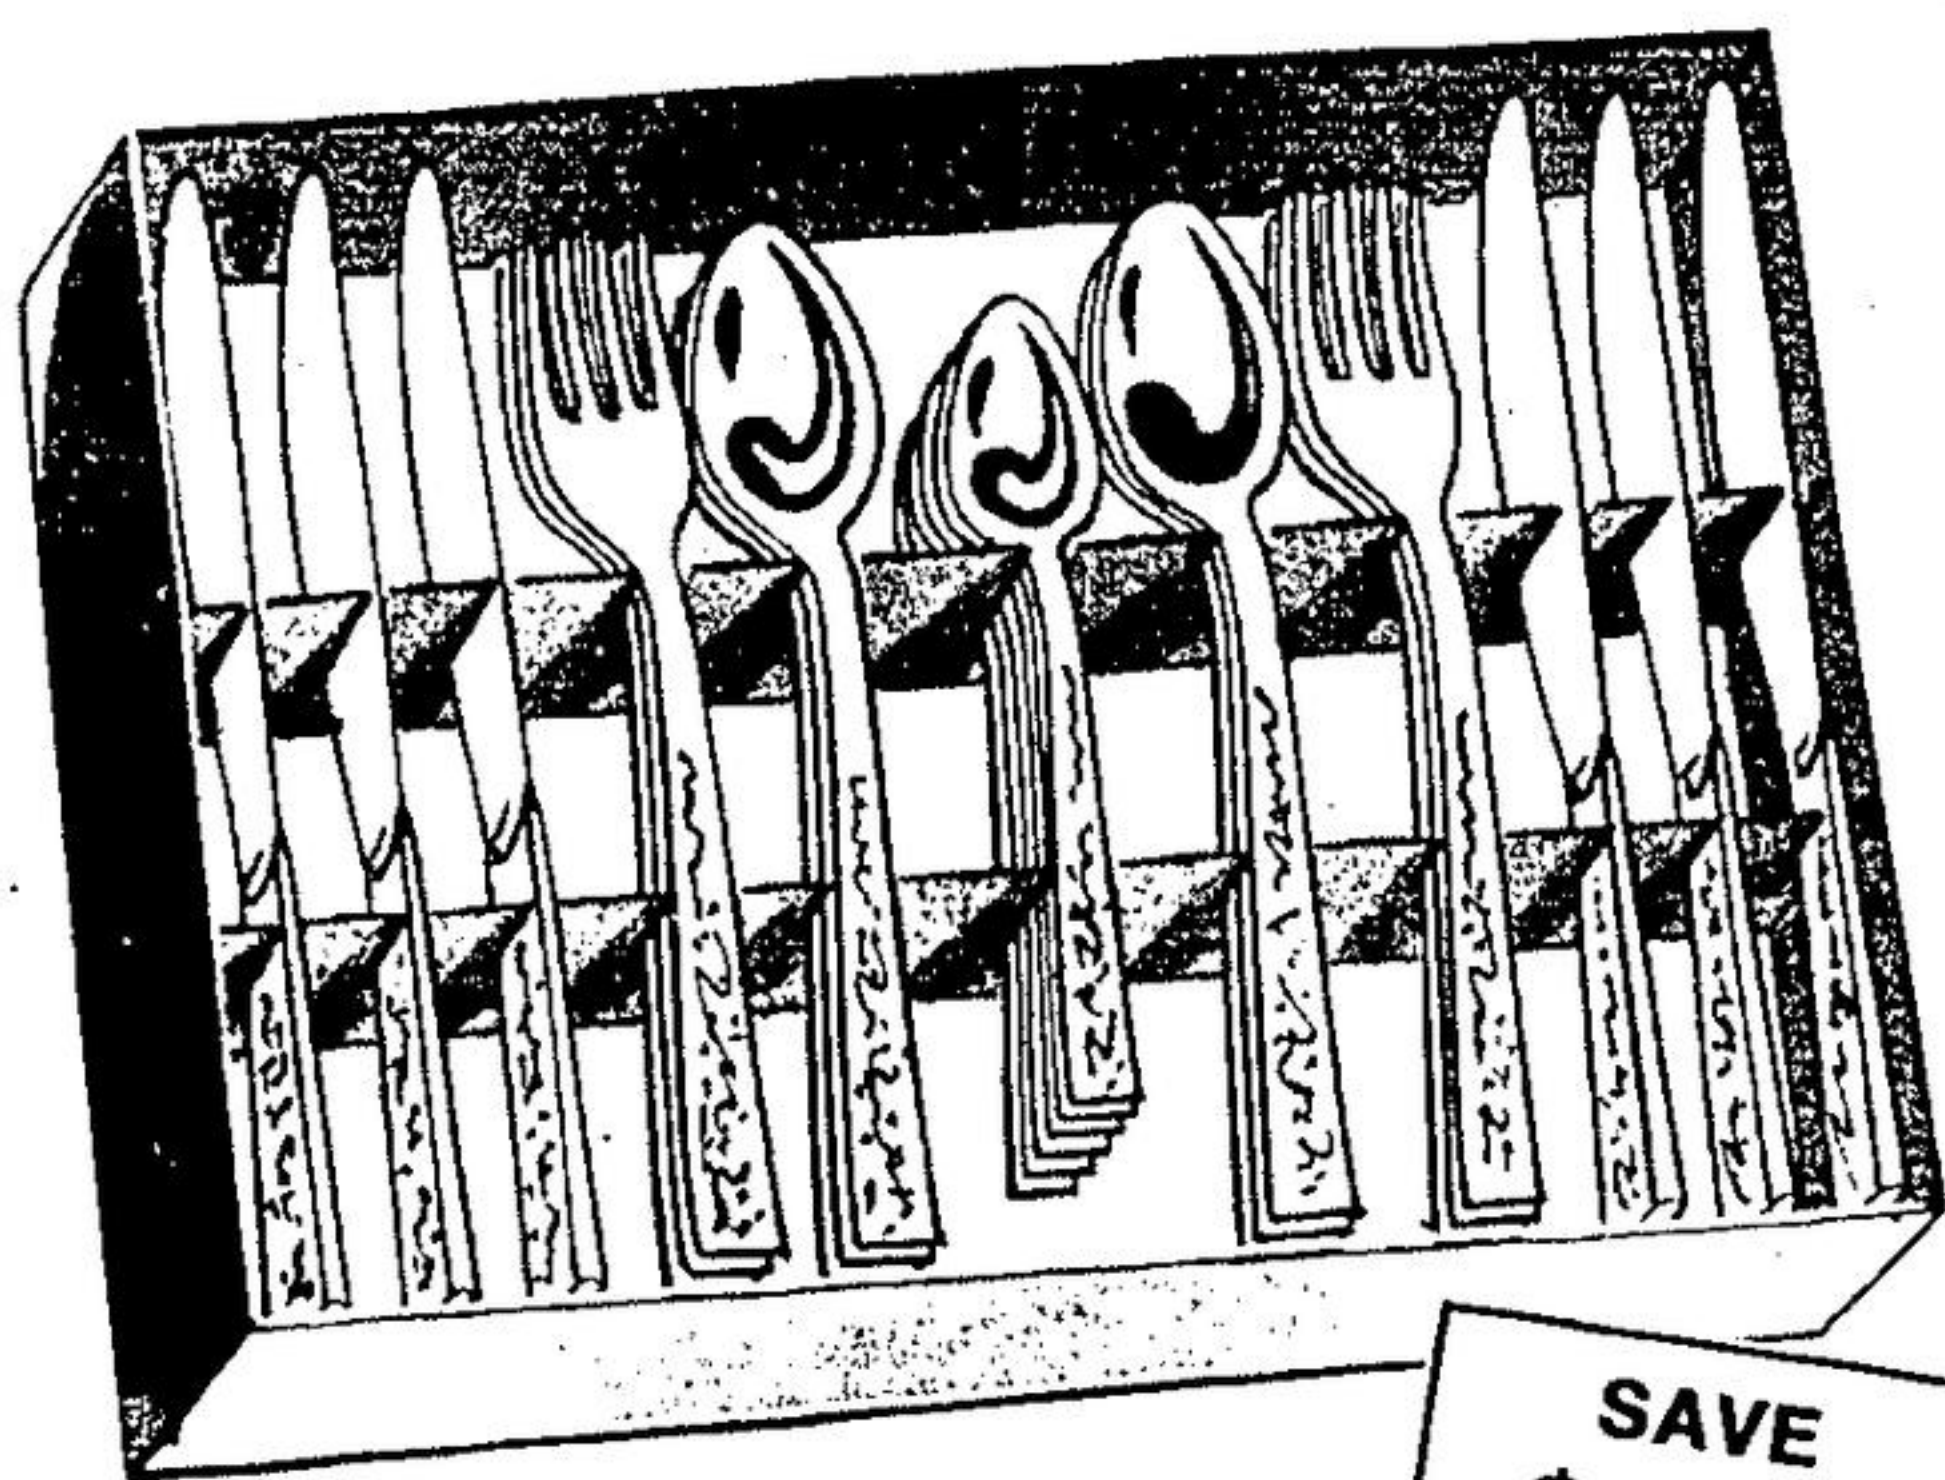

# 7<sup>44</sup> set

What an opportunity to buy that "everyday" set at our low Anniversary Sale price! Attractive earthenware sets in an assortment of patterns, all chip-resistant and dishwasher-safe. 16-pce. set includes four each dinner plates, cups, bread & butter plates and soup/cereal bowls.