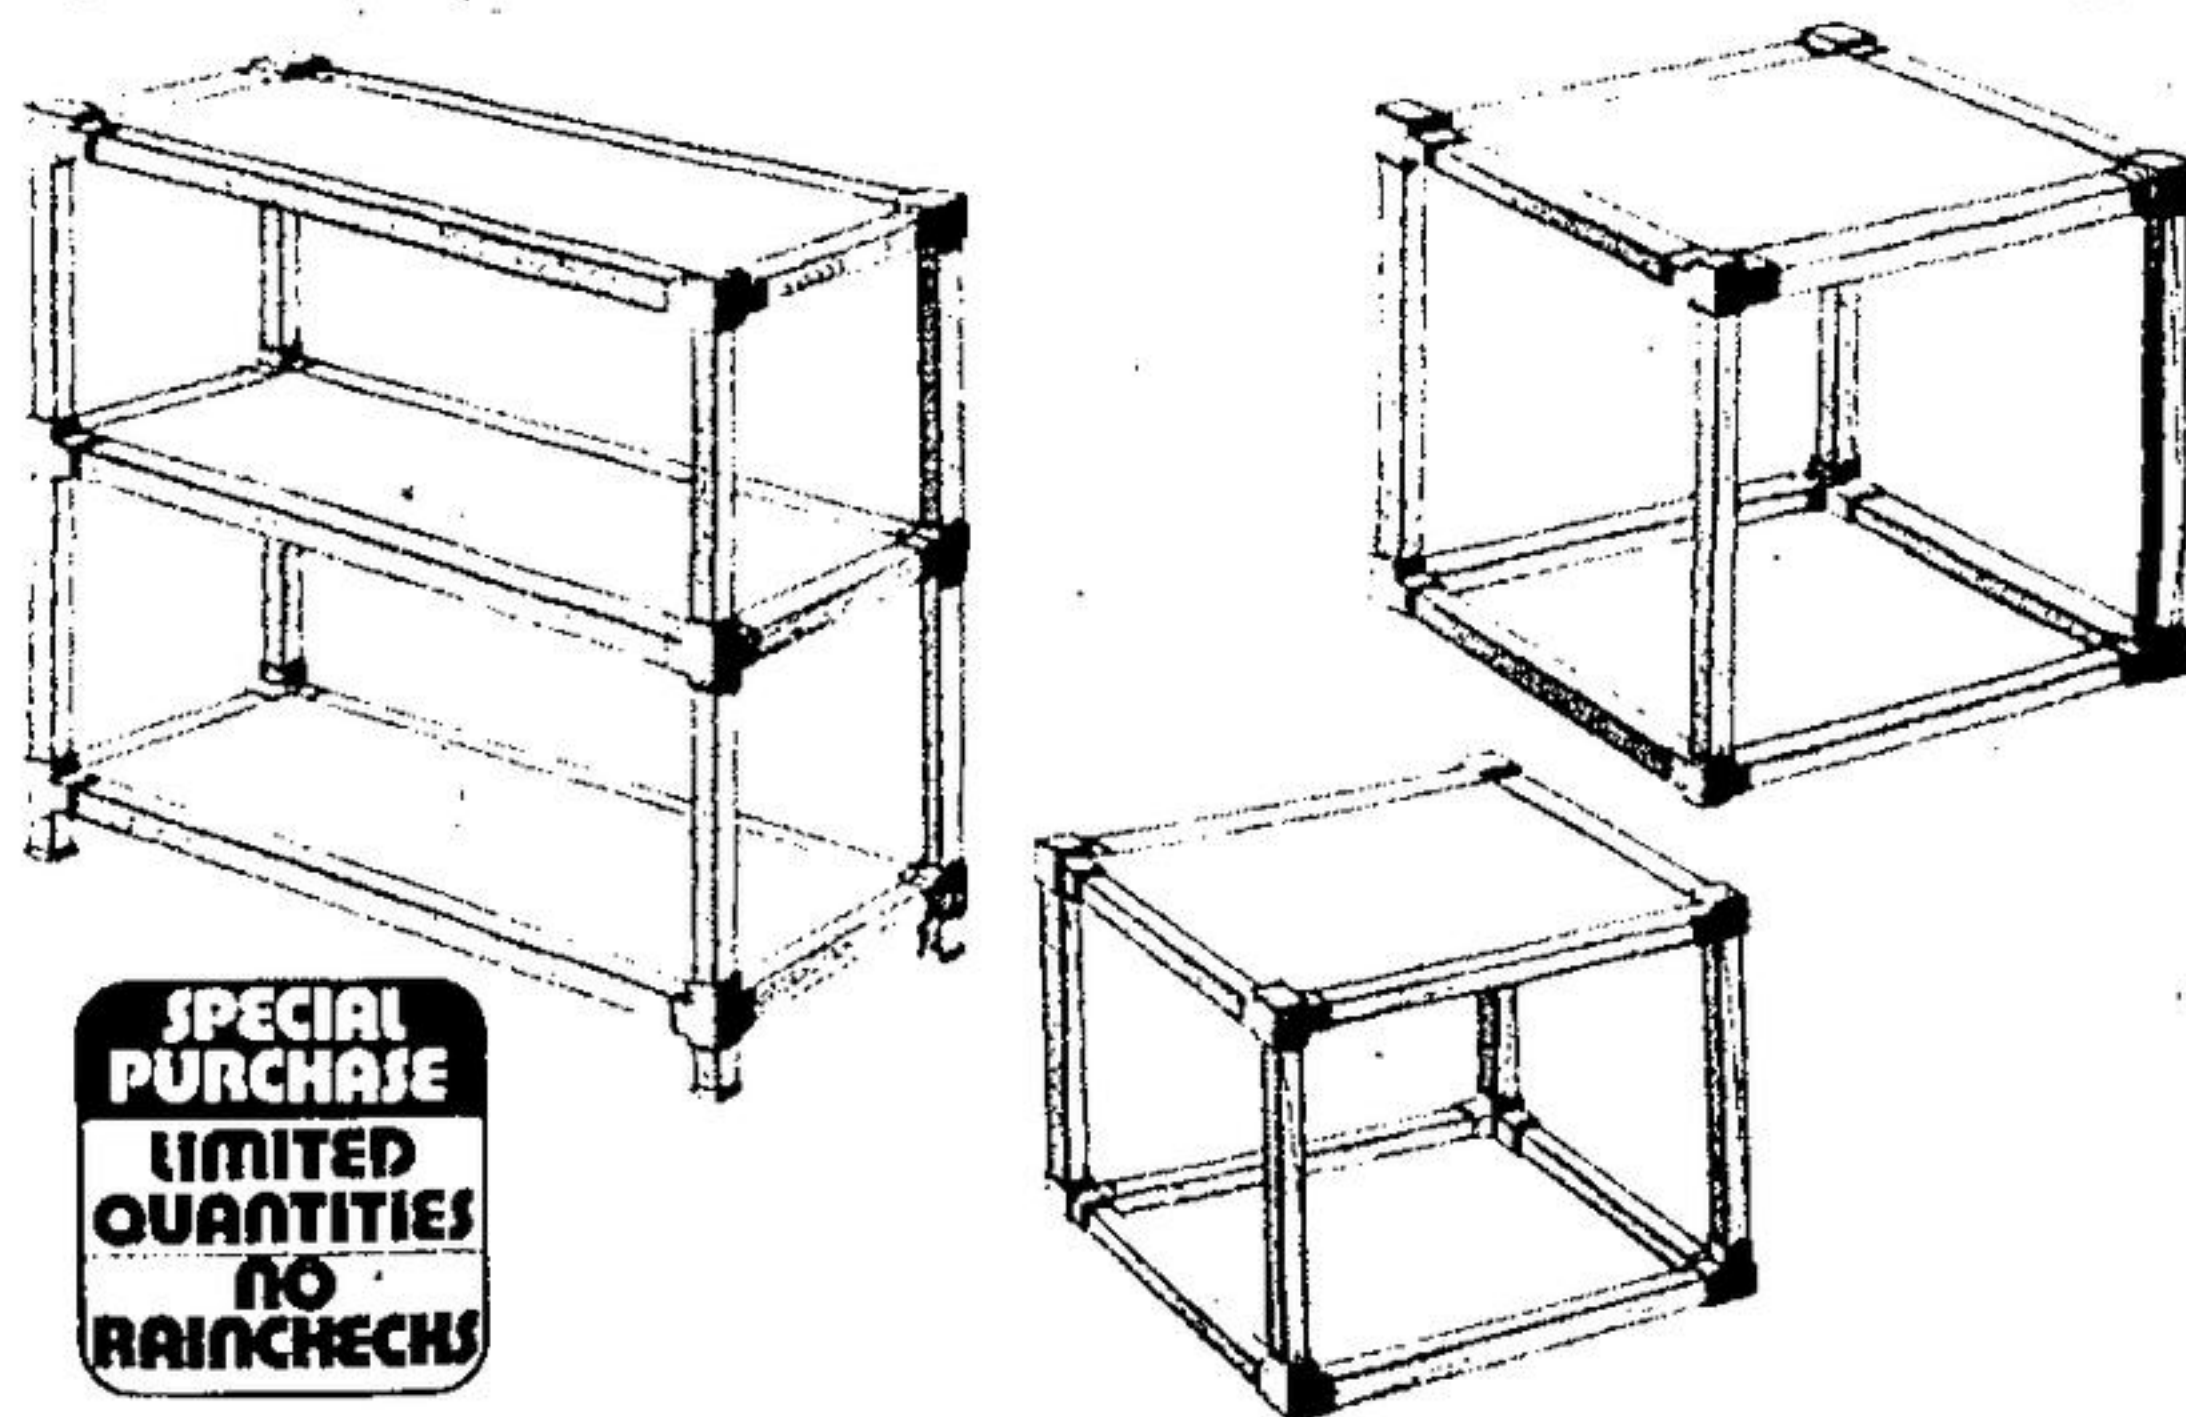

Outstanding Value On Component Stereo System

Anniversary Sale Value

114⁴⁴

Look What You Get At Zellers Low Price!

- Solid State AM/FM/FM Stereo Amplifier
- 8-track tape player
- Stereo Indicator with volume and balance control
- Large 22½" w. x 12¼" d. x 4½" h. speakers
- Matching walnut-finish cart on casters

Due to the low sale prices a moderate delivery charge will be made on all large items.

"Do-It-Yourself"

Modern Accent Pieces

Bunching Table

End Table

Divider

15⁴⁴

19⁴⁴

34⁴⁴

ALL PIECES ARE READY TO ASSEMBLE IN MINUTES WITH NO TOOLS REQUIRED! Sturdy accent furniture built on a tubular steel frame, finished in woodgrain vinyl. Supported shelves and table tops are of smoked glass crystal. Divider, easily modified to your requirements. measures 30½" L x 15" d x 32½" h. Bunching table 18½" L x 18½" d x 15½" h. End table, 20½" L x 20½" d x 20" h. The modern touch at old-fashioned savings!