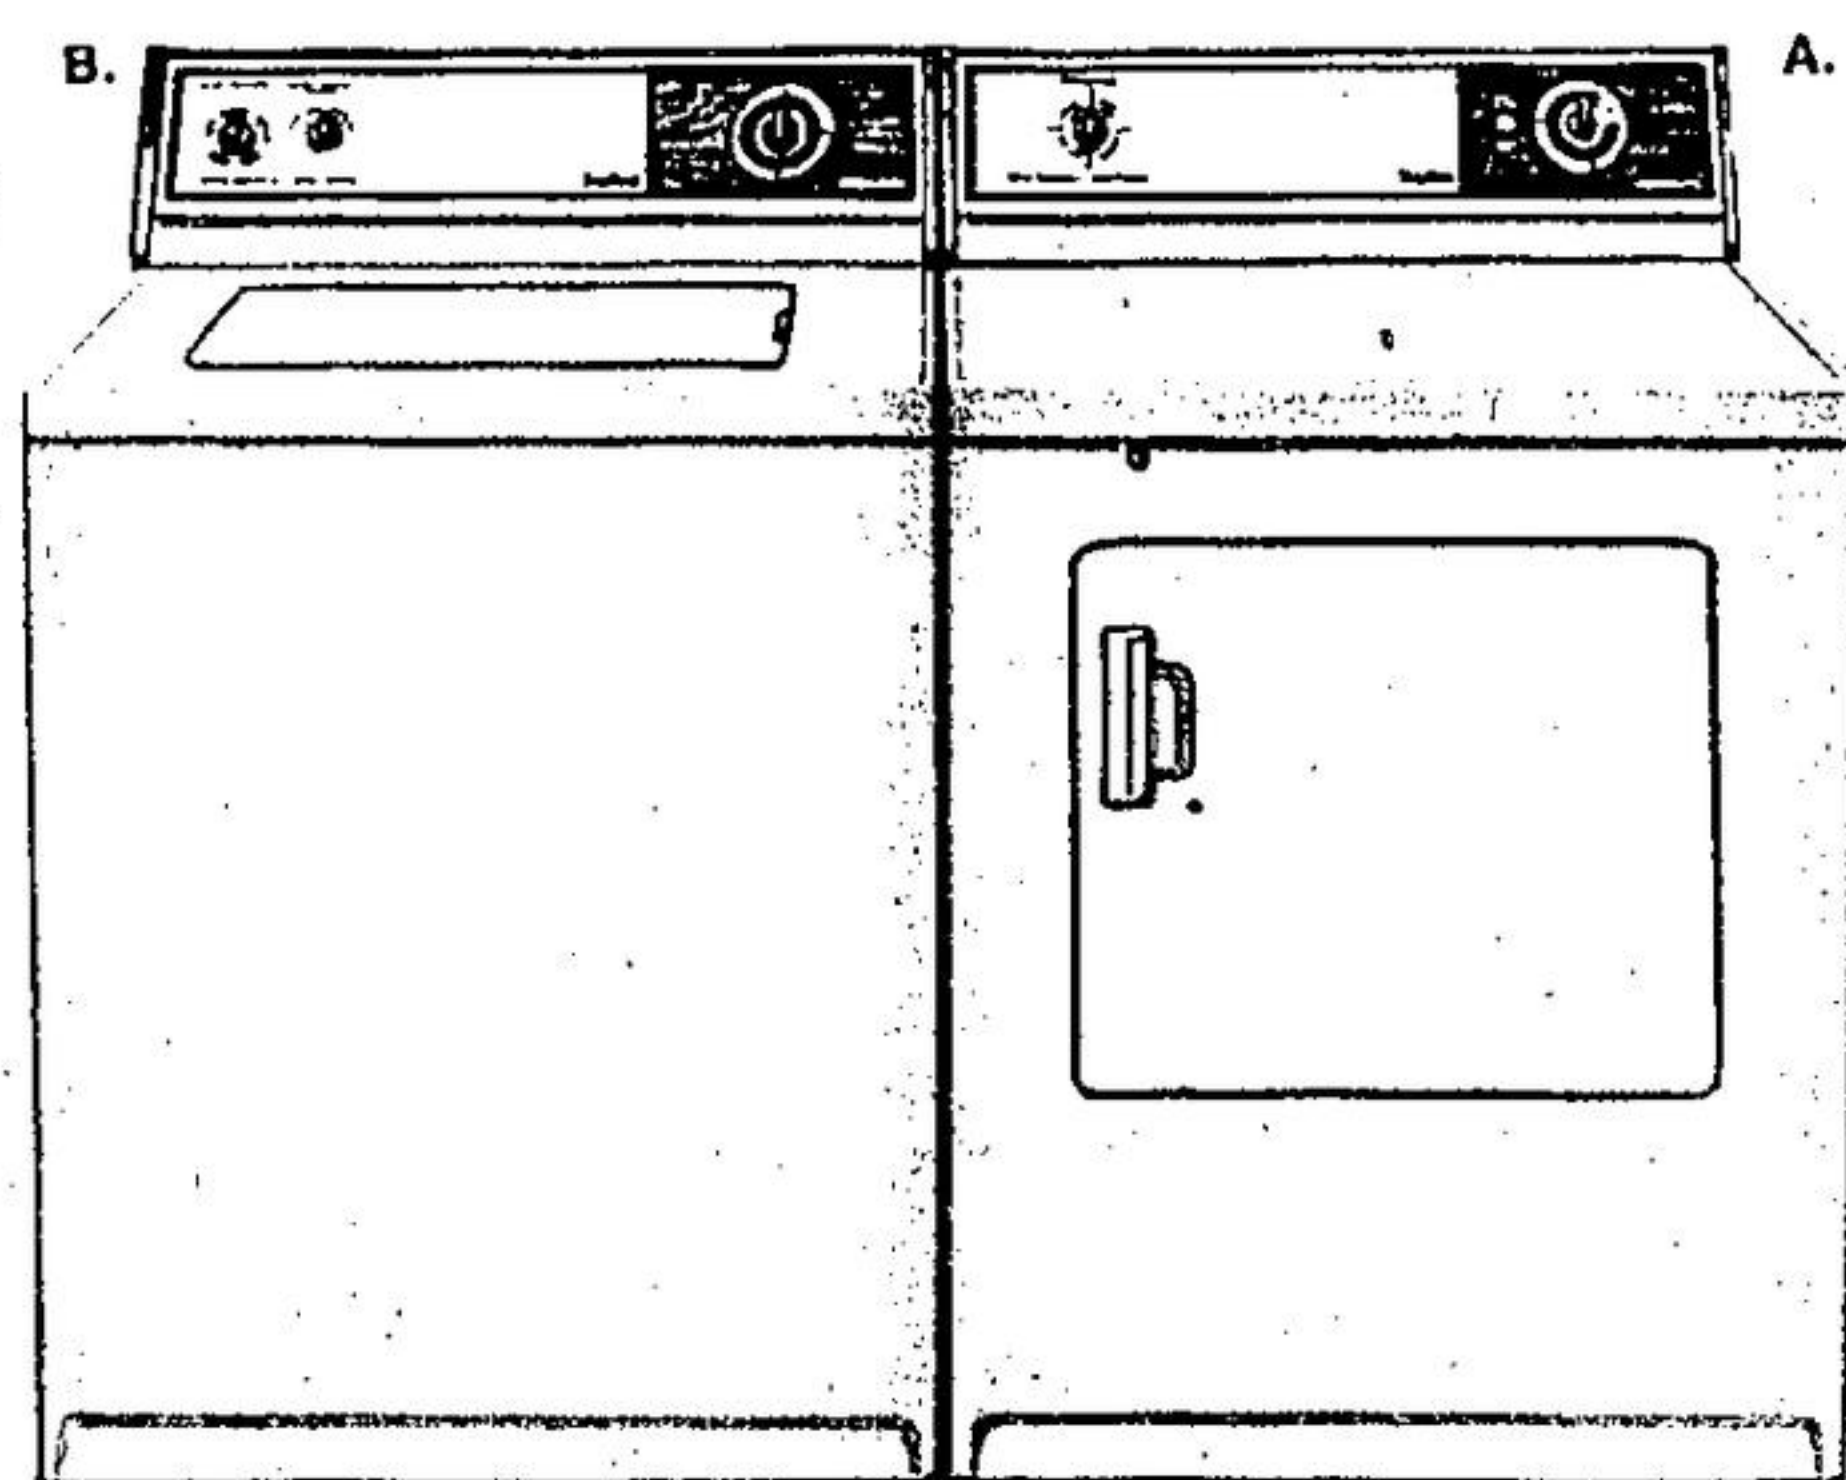

ANNIVERSARY SALE

Continues... OCT. 14-15-16

"Venice" 39" Stereo Console

199⁹⁶ EA.

- Mediterranean-style console!
- Solid-state AM/FM/FM-Mplx stereo receiver!
- 8-track tape player!
- Deluxe full-size BSR record changer!
- 2 speakers, each with 8" woofer, 4" tweeter!

Zellers
Sale Prices
Will Remain
in Effect
Until Saturday
Oct. 16th
Or While
Quantities
Last!

LLOYD'S Component Stereo System

$299

COMPLETE

- AM/FM - Stereo receiver!
- BSR record changer!
- 8-track player / recorder plus 2 mikes!
- "Duo-Cone" stereo speakers plus headphones!
- 46 1/2" L x 15" D x 22" H two-door walnut-woodgrain storage / stand!

SPECIAL PURCHASE
NO RAINCHECKS

Featuring The Finest In Home
Appliance and Entertainment
Values!

Bradford 26" Console Colour TV

$669 EA.

- Trouble-free 100% solid-state circuitry!
- One-touch colour tuning & auto fine tuning for sharp pictures!
- Auto Chroma-control and tint-lock for colour balance!
- Walnut-woodgrain console cabinet!
- 1-Year Home Service On Parts & Labour, 2 Yrs. on picture tube!

Bradford 20" Colour TV

$464 EA.

- Trouble-free 100% solid-state circuitry!
- Pre-set auto-tuning for perfect picture at a touch!
- Auto-sharpness and picture controls!
- Full 1-yr. Carry-In Service; Parts & Labour Included!

Wood TV Stand

49⁹⁶ EA.

Sturdy walnut-finish wood stand with easy-rolling casters! 31 1/2" high, 25" wide, 14" deep.

Bradford 20" Black & White TV

$169 EA.

- Dependable 100% solid-state circuitry!
- Sensitive built-in dipole antenna!
- VHF and UHF tuning with easy-read dials!

Bradford 12" Portable Black & White TV

99⁹⁴ EA.

- 100% solid-state circuits!
- Special sun-screen for outside!
- Modern cabinet!
- 1-Year carry-in Service; parts & labour included!

SAVE $20!