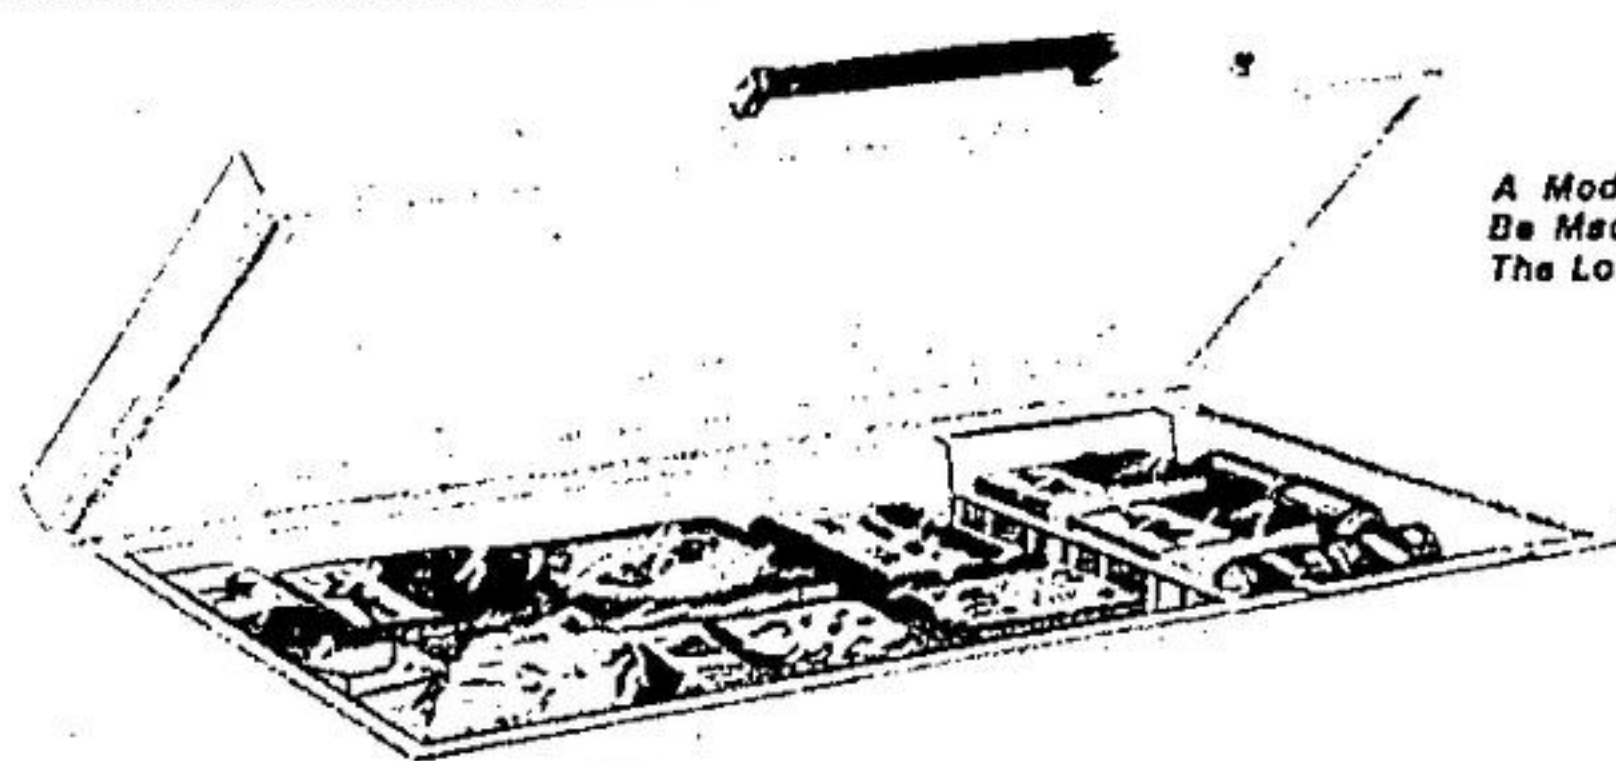

A Moderate Delivery Charge Will Be Made On Large Items Due To The Low Sale Prices!

Zellers Bradford Warranty

Each Bradford Appliance shown Carries A Full 1-Year Home Service Contract, Parts and Labour Included, With A 5-Year Warranty On Heavy-Duty Refrigeration Compressors In Freezers.

Family-Size 12 Cubic Foot Freezer

249⁹⁶ EA.

- Uses just 27" x 45" of floor space
- Safely-sentry light warns of power failure / temp. rise!
- Magic-coated baskets; counter-balanced lid
- Durable white acrylic-enamel outer finish!
- Efficient freezing & insulation, plus temperature control!

HOLDS 428 LBS.