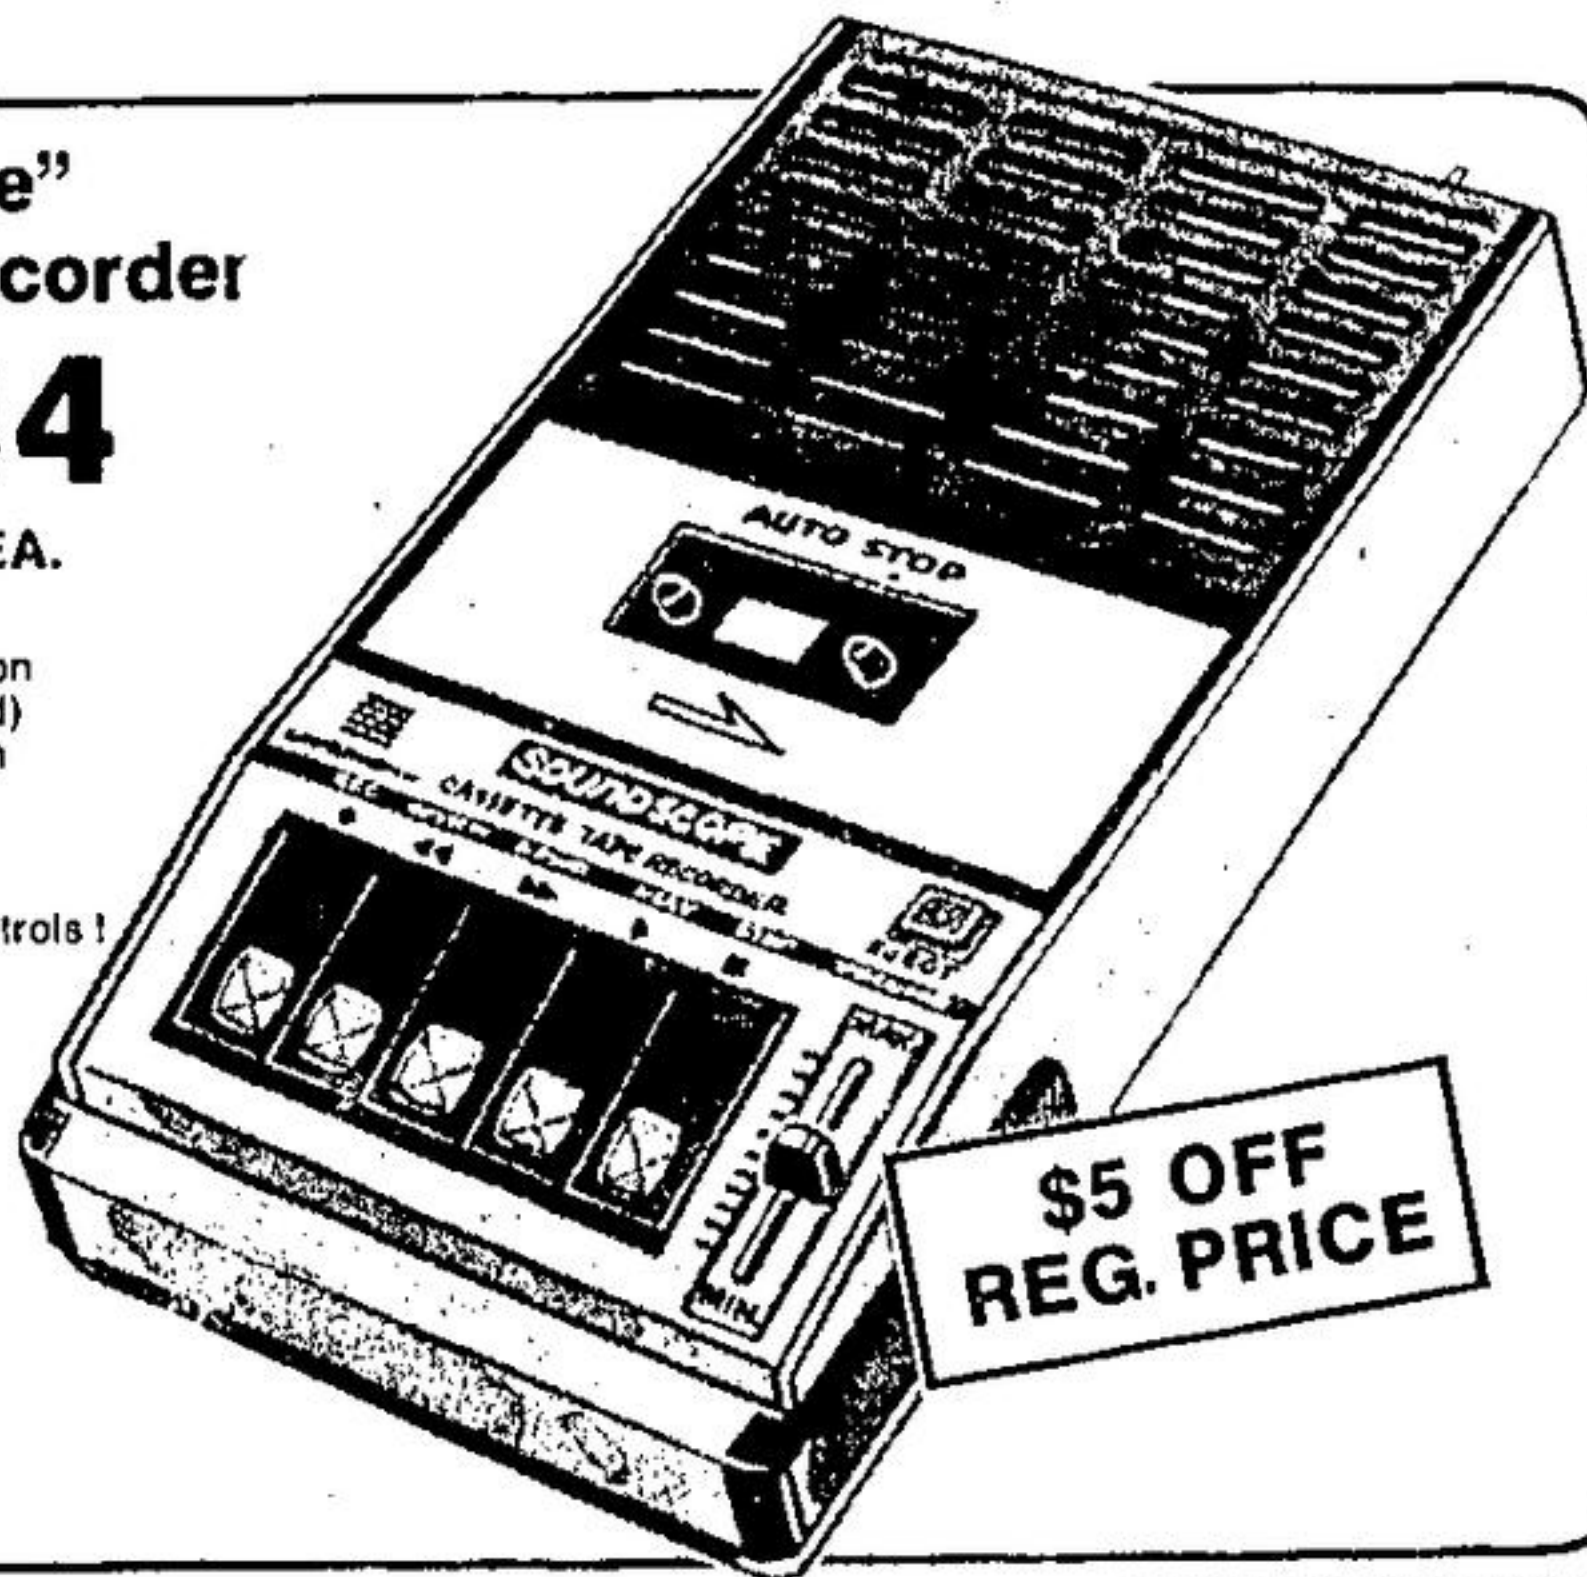

"Soundscope" Cassette Recorder

27⁸⁴ EA.

- AC or battery operation (batteries not included)
- Auto level control with auto stop!
- Built-in condenser microphone
- "Piano-key" Type controls!
- Modern styling with built-in handle!