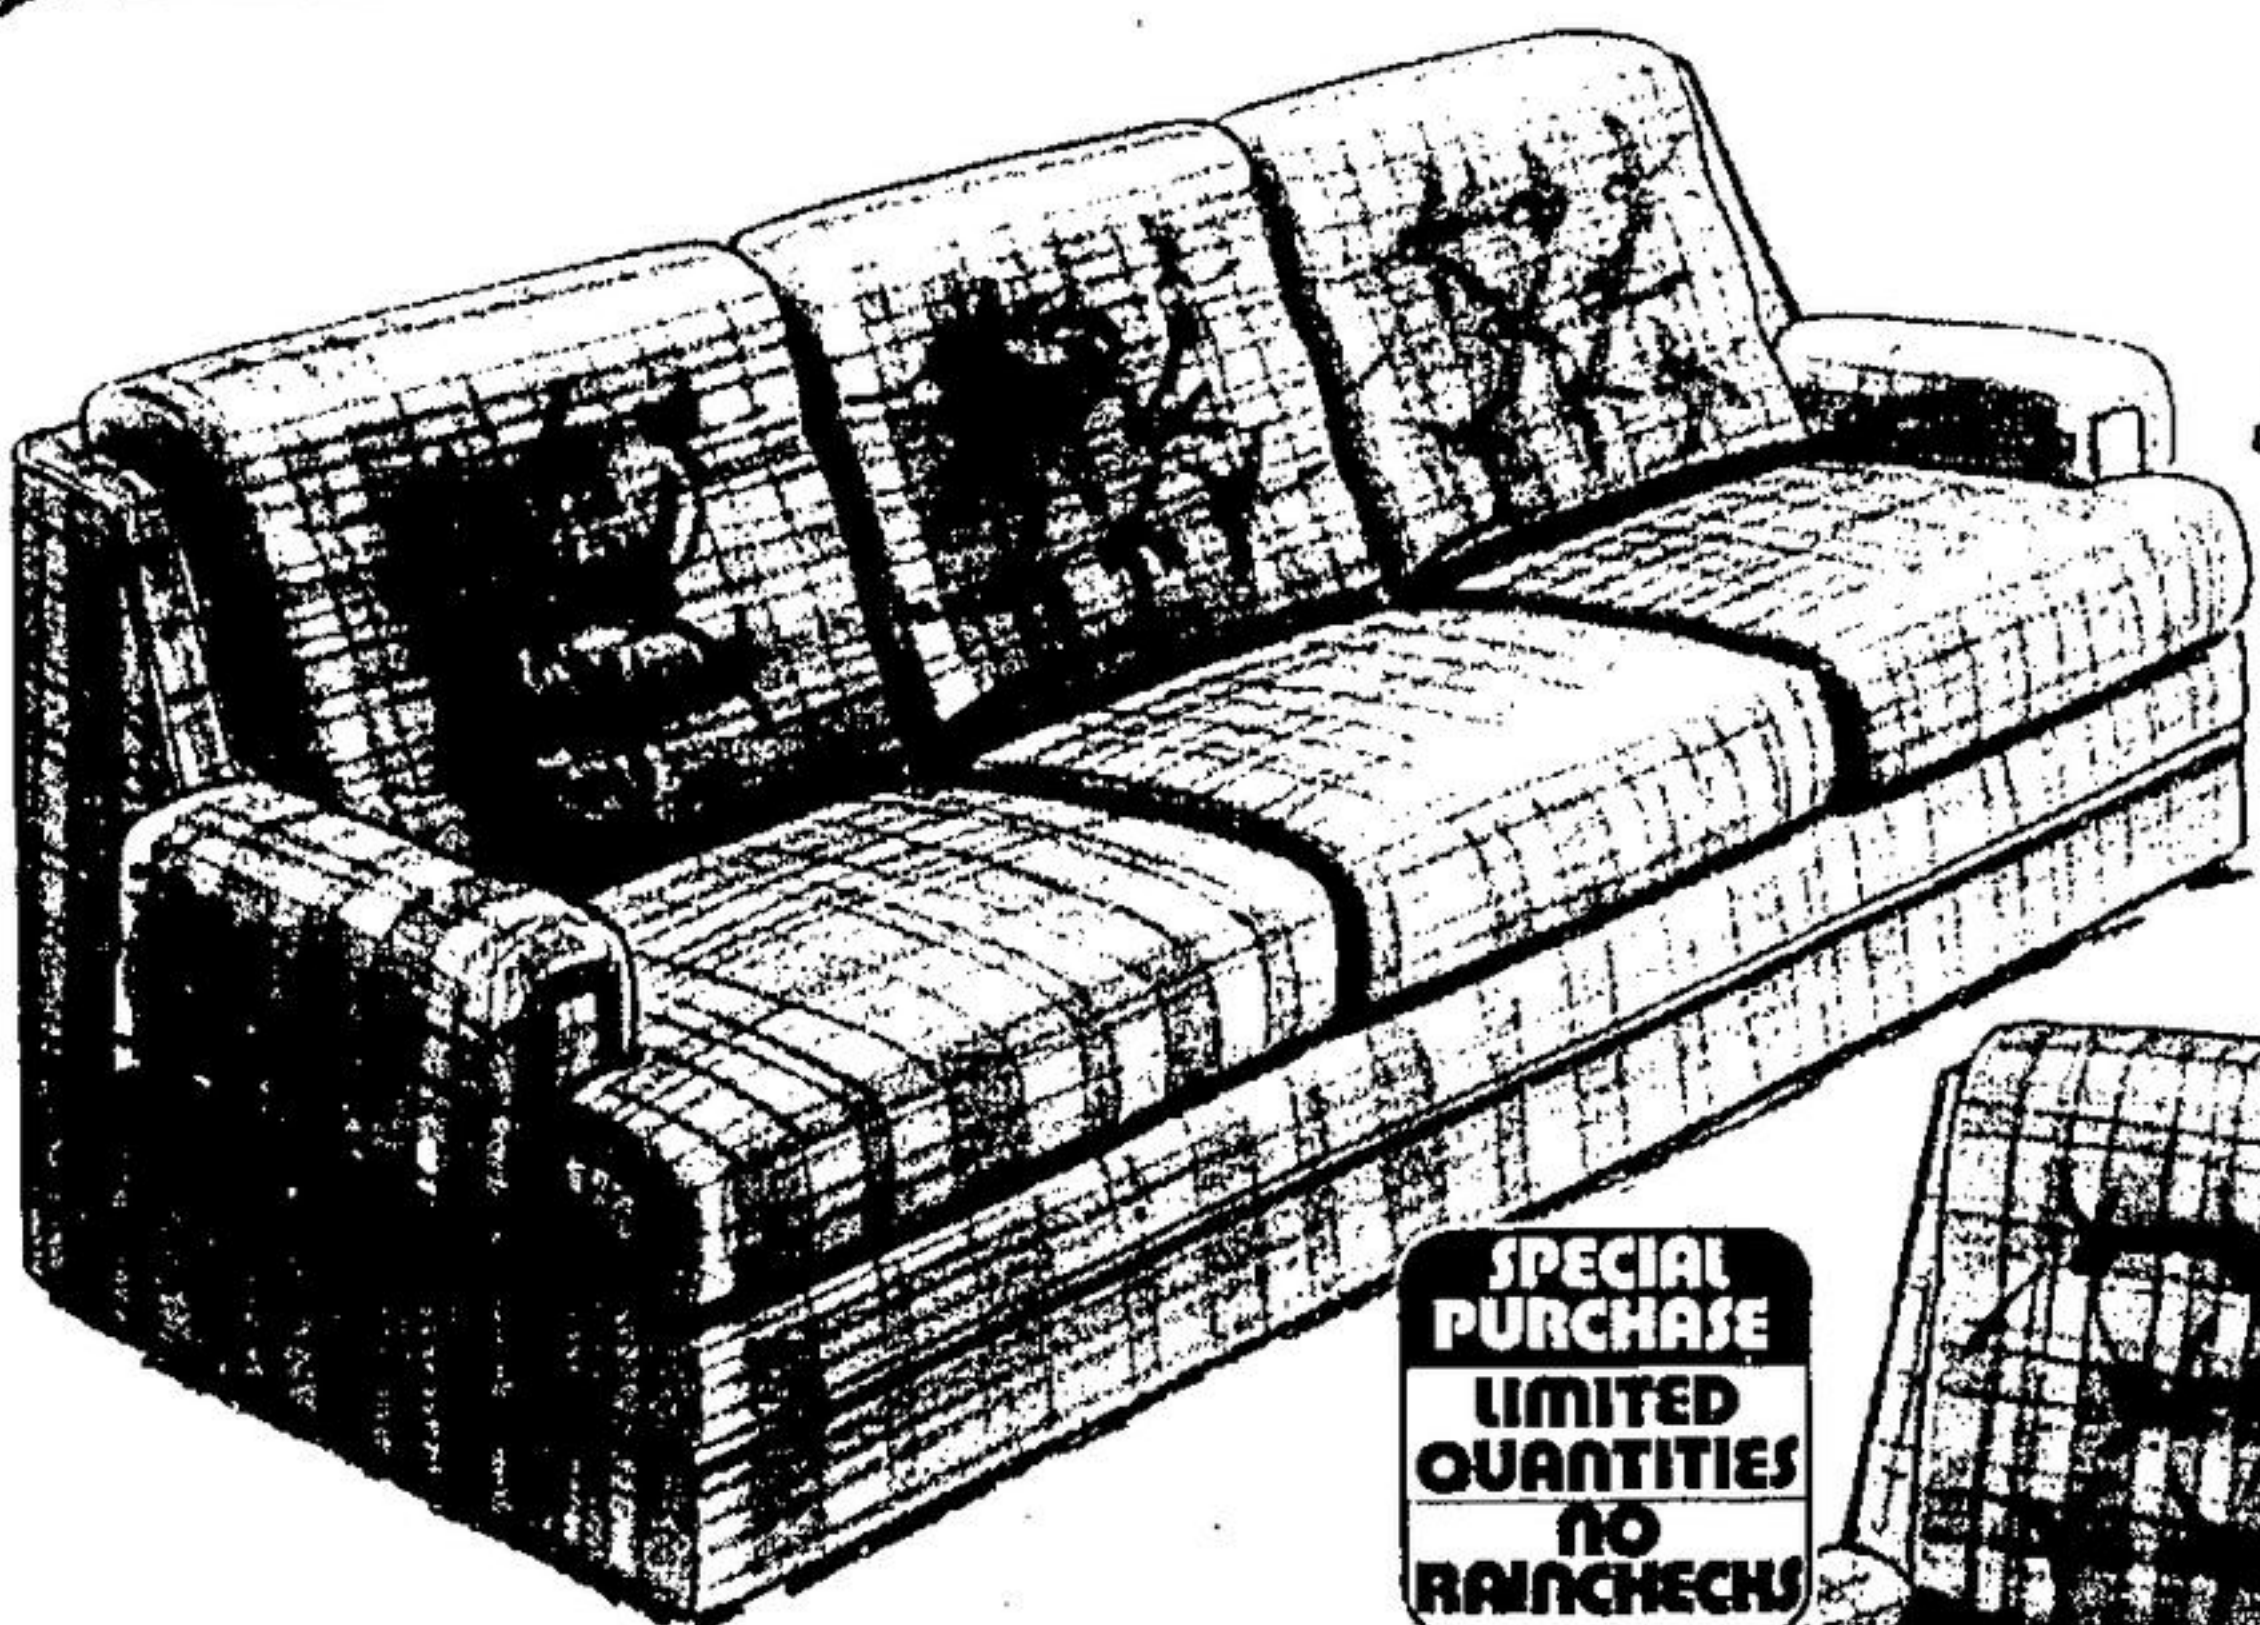

Due to the low sale prices, a moderate delivery charge will be made for all large items

An Exceptionally Fine Value!
2-Pce. Chesterfield Set

One of the best values we've ever offered - you simply must see this set to appreciate the value! Both 81" sofa and matching chair are no-sag spring supported and deeply foam-cushioned in back, seat and on arms. Upholstered in brown 100% polypropylene.

\$324

SPECIAL PURCHASE LIMITED QUANTITIES NO RAINCHECKS

SET

INTRODUCTORY OFFER

Padded Comfort Living Room Chair

Foam-padded comfort with kiln-dried hardwood frame and no-sag springs! Durable 100% nylon covering with button-tufting accents. Graceful walnut-finished legs. 46-1/3" x 32" x 29"W. In rust, red or gold.

\$139 EA.

"Elegance" Bear-Shape Mats

The "wild & woolly look" with extra-deep 3 1/2" pile. 75% modacrylic/25% acrylic fur. Machine-washable, with ribbed non-skid rubber back. Approx. 27" x 48" in white, brown or black.