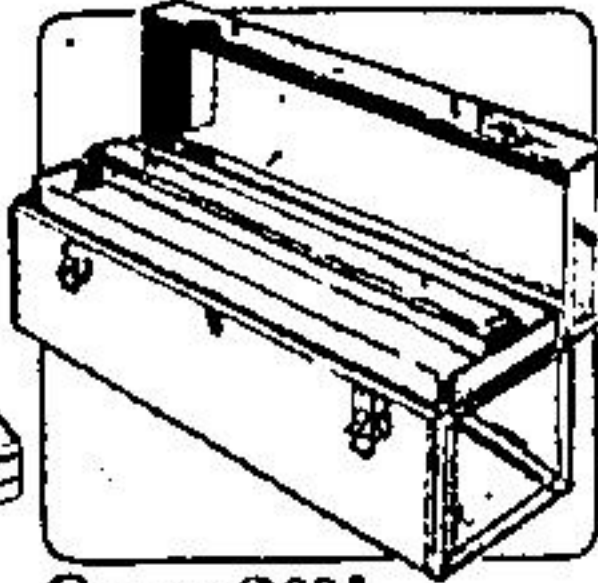

Save 3⁹⁹!
Beach Tool Box

Reg. 13.99
Our Sale Price **10⁰⁰** each

Heavy duty tool box with lift-out tote tray. Available in blue only. 19" x 7" x 7".

Hardware

REGULAR STORE HOURS

MONDAY TO THURSDAY

9:30 A.M.—10:00 P.M.