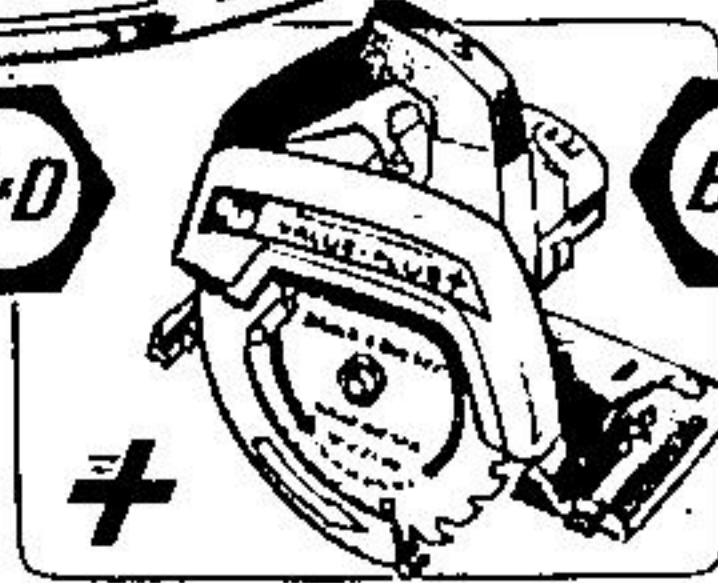

BEAUCOUP

BEAUCOUP

Save 5⁰⁰!
3/8" Speed Drill 5731

Reg. 23.99
Our Sale Price **17⁹⁹** each

High speed for wood and composition, low speed for metal and plastic. Drills up to 3/8" in steel, 3/4" in wood, and 1/2" in masonry.