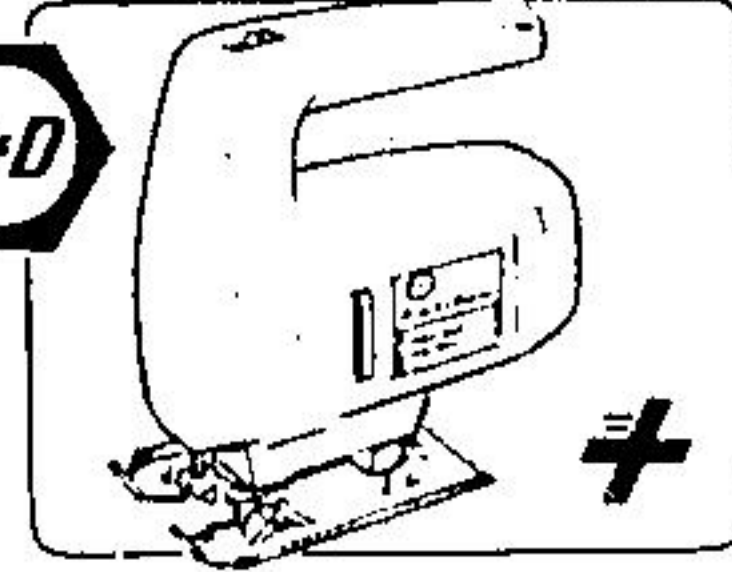

Hardware

Sander Finish 7480-04

Special Purchase Price **23⁹⁹** each

Large 4-1/2" x 11" sanding surface. Orbital action. Detachable 6 ft. Cord can be used as standard 2-prong extension cord. Double insulated. Accepts optional low cost dust collecting attachment.