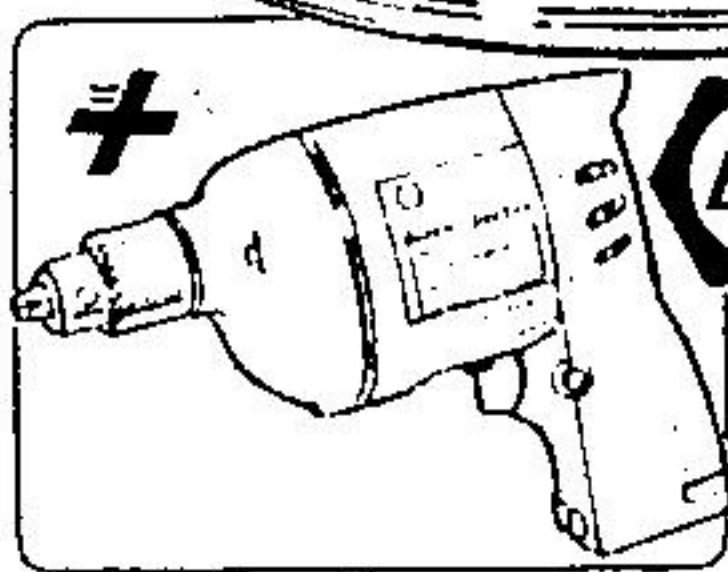

BEAUCOUP

BEAUCOUP

Save 5⁰⁰!
3/8" Speed Drill 5731

Reg. 23.99
Our Sale Price **17⁹⁹** each

High speed for wood and composition, low speed for metal and plastic. Drills up to 3/8" in steel, 3/4" in wood, and 1/2" in masonry.