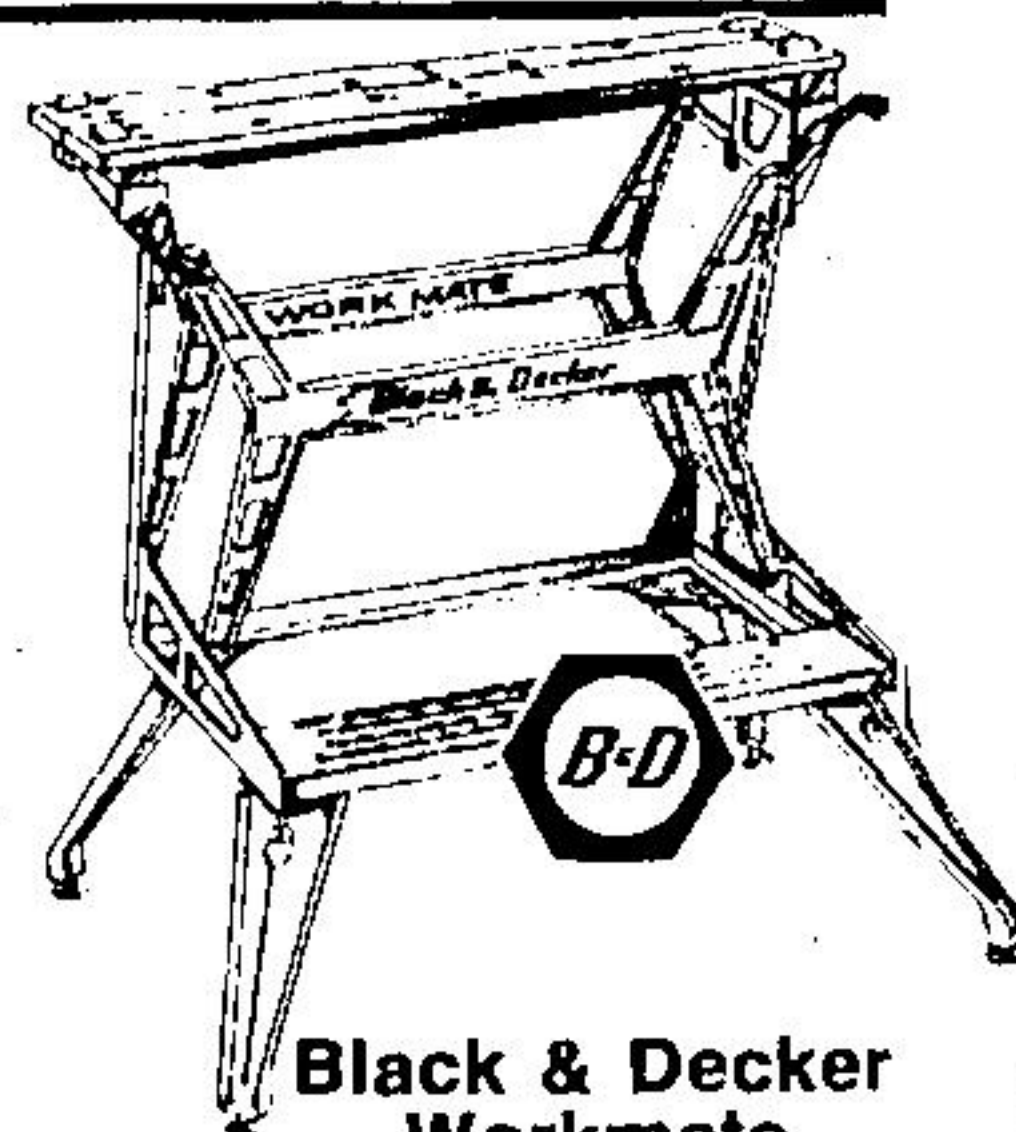

BEAUCOUP

15

Anniversary Sale

Dandy savings for handy "do-it-yourselfers"!

Save up to 2⁰⁰!

MIRACLE MART Paint

Our Sale Price

6⁰⁰ gallon

Paints

Black & Decker Workmate

Reg. 64.99
Our Sale Price

56⁹⁹ each

Foldaway portable work centre, giant vise and sawhorse all in one! Giant 29" vise opens up to 4". Lightweight, yet holds up to 300 lb.

Hardware