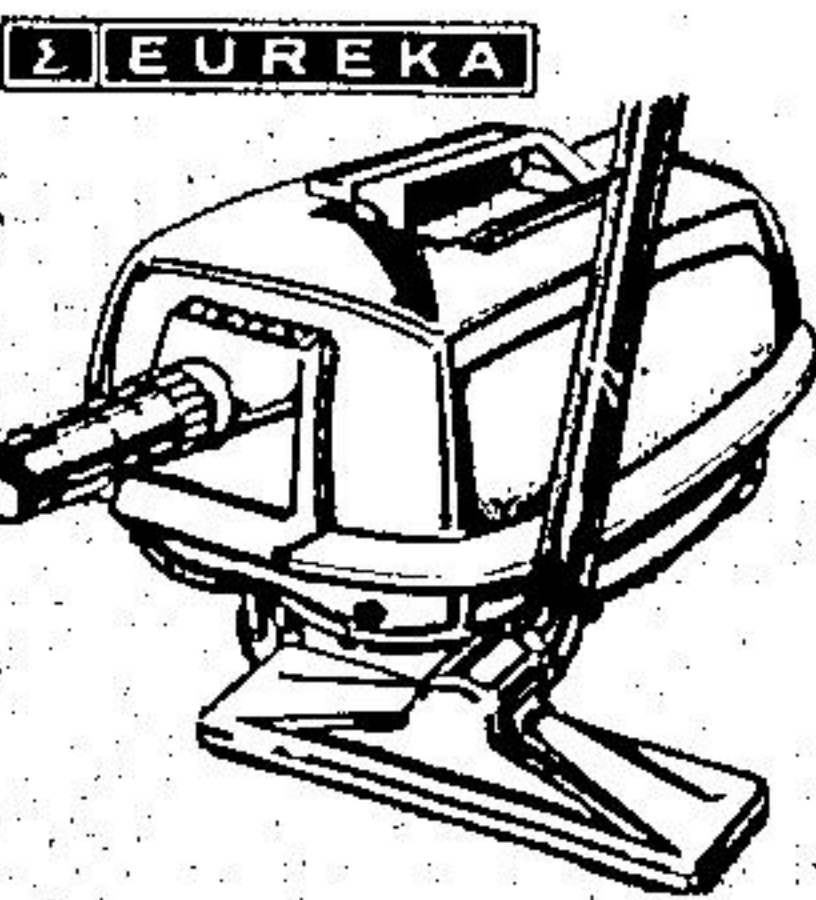

42-Pc Cutlery Set

**10.00** set

Includes 8 each: dinner knife, dinner fork, salad fork, tea spoon, soup spoon, 1 each: butter knife, sugar shell.

Adjustable Ironing Board

Reg. 9.99  
Our Sale Price **8.00** each

Adjusts from 24" to 36" Meshtop for cooler ironing. Safety lock adjustment.

"Eureka" Vacuum Cleaner with Tool Set

Special Purchase Price

**57.00** complete

Make your chores easier with this canister type vacuum cleaner. Features toe-tip control, protective vinyl bumpers, uncrushable vinyl hose. Complete with 8pc. set of cleaning tools.