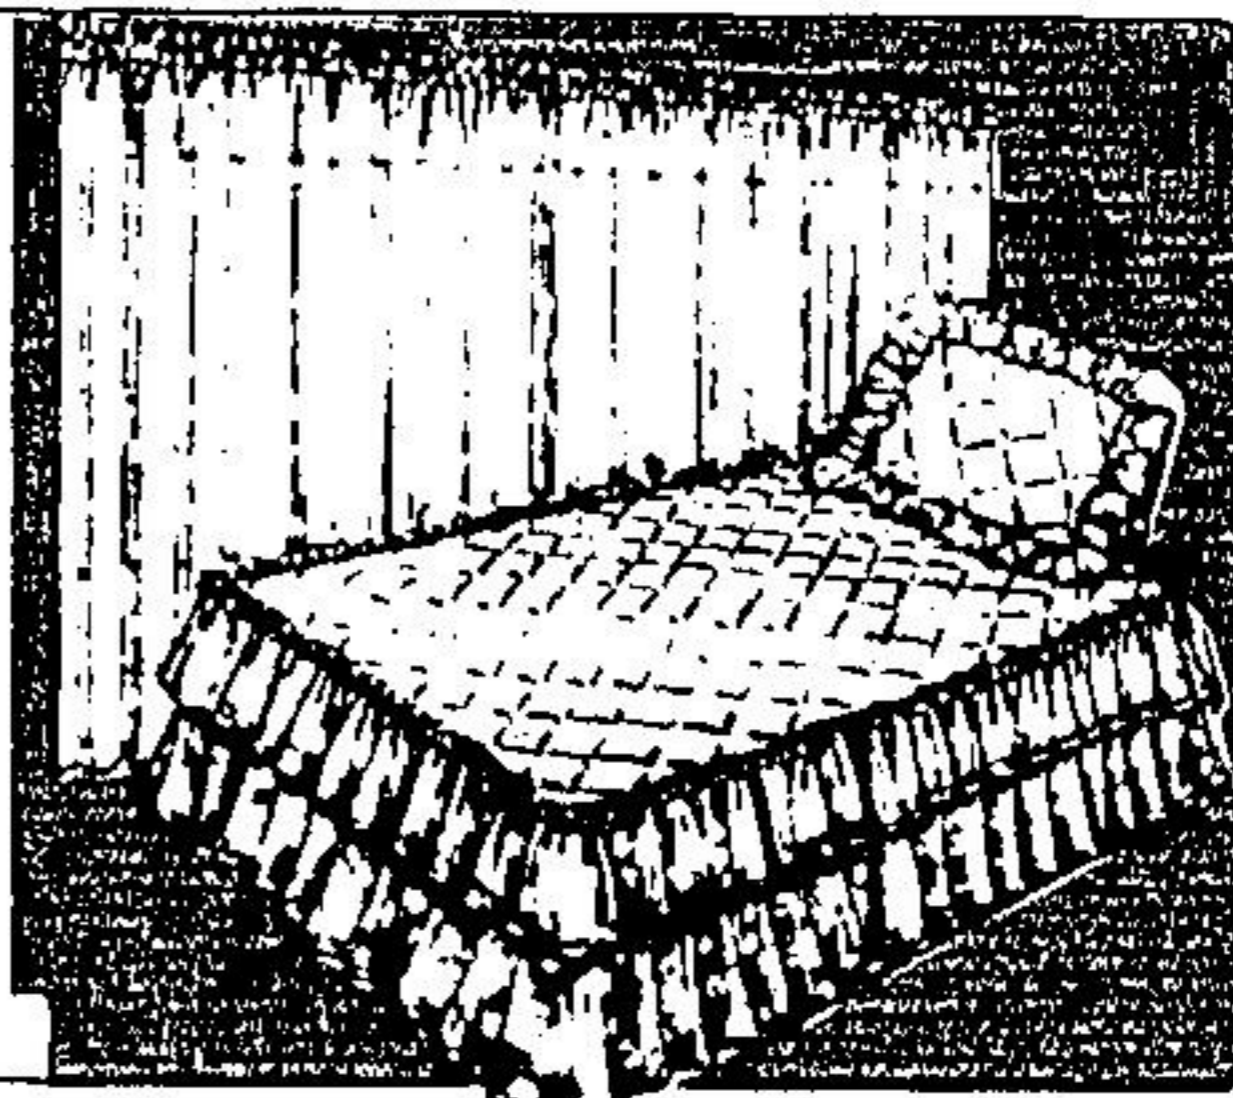

Save 28%
Rod Pocket Panels
in Patterned Polyester

45" x 63"
Reg. 6.99
Our Sale Price **4.99** panel

Pretty and practical panels for bedroom, living room or recreation room! Made in washable, pattern polyester, they feature a dot and stripe pattern on melon, pink, brown or ecru background.

45" x 81", Reg. 7.99 5.99 panel
45" x 95", Reg. 8.99 6.99 panel

Matching "Daisy Lite"
Bedspread and Panels

Bedspread, Reg. 37.99, 39.99
Our Sale Price **29.99** each
Panels, 40" x 63", Reg. 7.99
Our Sale Price **5.99** panel

Look inside your bedroom with a matching washable, quilted bedspread and matching panels. They're available in four colors, white or ecru. Bedspreads in single or double sizes.

Panels also in 40" x 95" size, Reg. 12.99 8.99 panel
Special orders on Matching Pillow Sham, Reg. 9.99 8.99 each
Matching Canopy 29.99 each