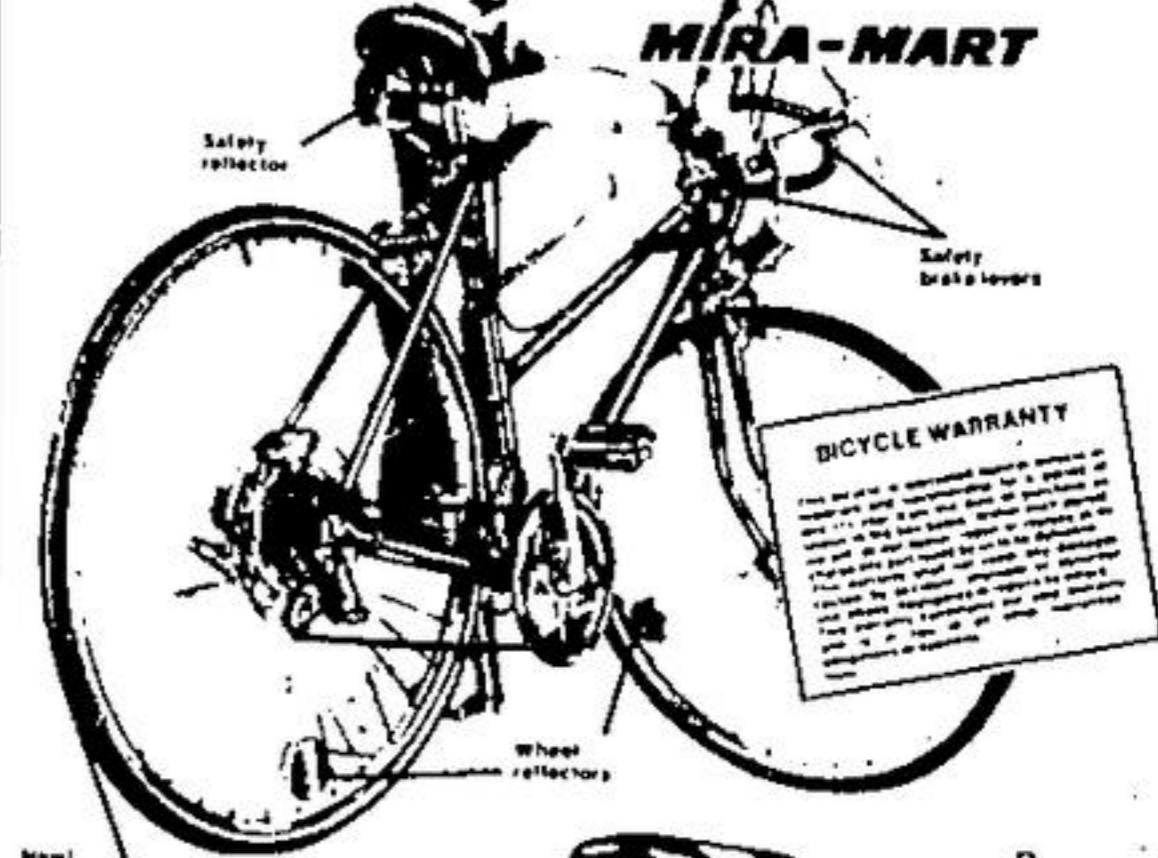

109.99 each