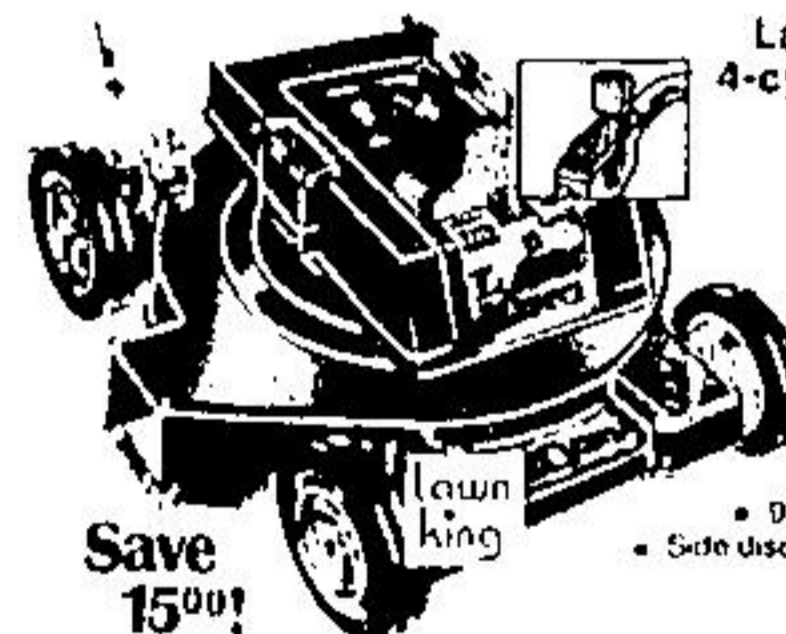

Flashlight and Battery Kit

Special Purchase Price **2²⁹** complete
2 flashlights and 4 batteries multi pack.

Lawn King Deluxe 4-cycle Rotary Mower
Reg. 114.99 Our Sale Price **99⁹⁹** each

- 3.5 HP Tecumseh engine
- Vertical pull start
- Deluxe engine shroud
- Handle mounted throttle control
- 9 position height adjusters
- Side discharge • Folding handle

Save **15^{00!}**

Sunbeam Rotary 18" Electric Mower
Reg. 79.99 Our Sale Price **64⁹⁹** each

- 18" single blade
- Single discharge
- Steel deck
- Gear drive
- Chromed handles
- 6" wheels

Save **15^{00!}**

Weatherproof Power cord, 100 ft. .... **12.99** each

Get set now to record your vacation trip!

STORE HOURS
MONDAY TO THURSDAY
9:30 A.M. — 10:00 P.M.
FRIDAY AND SATURDAY
9:00 A.M. — 10:00 P.M.

Located in the Bramalea City Centre
Highway 7 and Dixie Rd. in Bramalea

Ample free parking facilities
Satisfaction guaranteed
or your money
cheerfully refunded
Prices effective June 2nd
to June 8th.

BEAUCOUP

BEAUCOUP