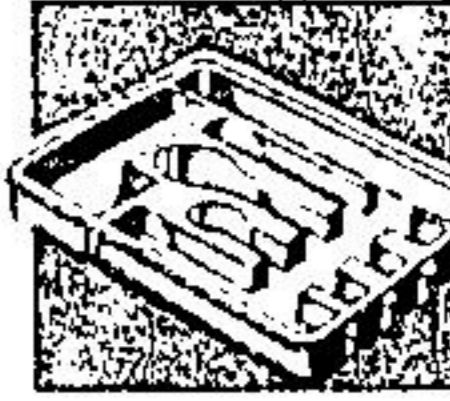

**2 for 100**  
Measuring Spoon Set  
4 different sizes

**100 each**  
Rectangular Dish Pan  
Sturdy plastic

**100 each**  
Round Utility Tub  
1/2 bushel size

**100 each**  
Laundry Basket  
Handy rectangular shape

**100 each**  
Double Spout Pail  
Large 12-qt. size

**100 each**  
Dish Rack Set  
Includes drainboard

**100 each**  
Waste Basket  
Neat rectangular style

**100 each**  
Cutlery Tray  
With 6 compartments