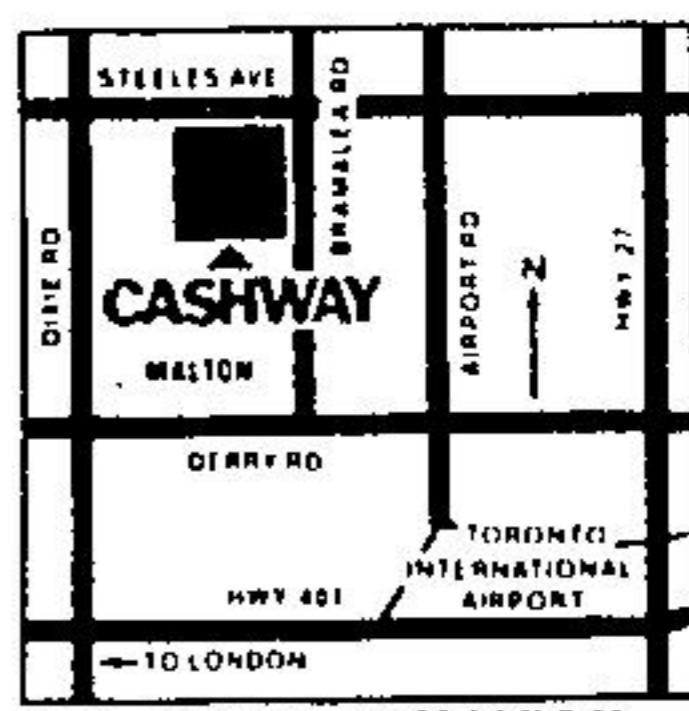

CASHWAY

OPEN WEEKDAYS 8:30 A.M.-6 P.M.; SATURDAYS 8:30 A.M.-5 P.M.
THURSDAYS & FRIDAYS TO 9 P.M.

WE'VE CUT THE PRICE - YOU SAVE!!!

1 1/4" Self-storing comb. Storm & Screen WITH SAFETY TEMPERED GLASS!

ALUMINUM DOORS
• 2'8x6'8" or 2'10x6'10" **\$39.95** EACH
• Regular Mill Finish OUR REG. \$44.84

DELIVERY BY LOCAL TRUCKER AT REASONABLE RATES

BRAMALEA/MALTON

Bramalea Rd. At Steeles, 1 mile north of Airport.

OAKVILLE

2311 Royal Windsor Dr., 1/2 miles East of Ford Plant.

ORANGEVILLE

On Highway No. 10, 1/2 miles north of Town Limits