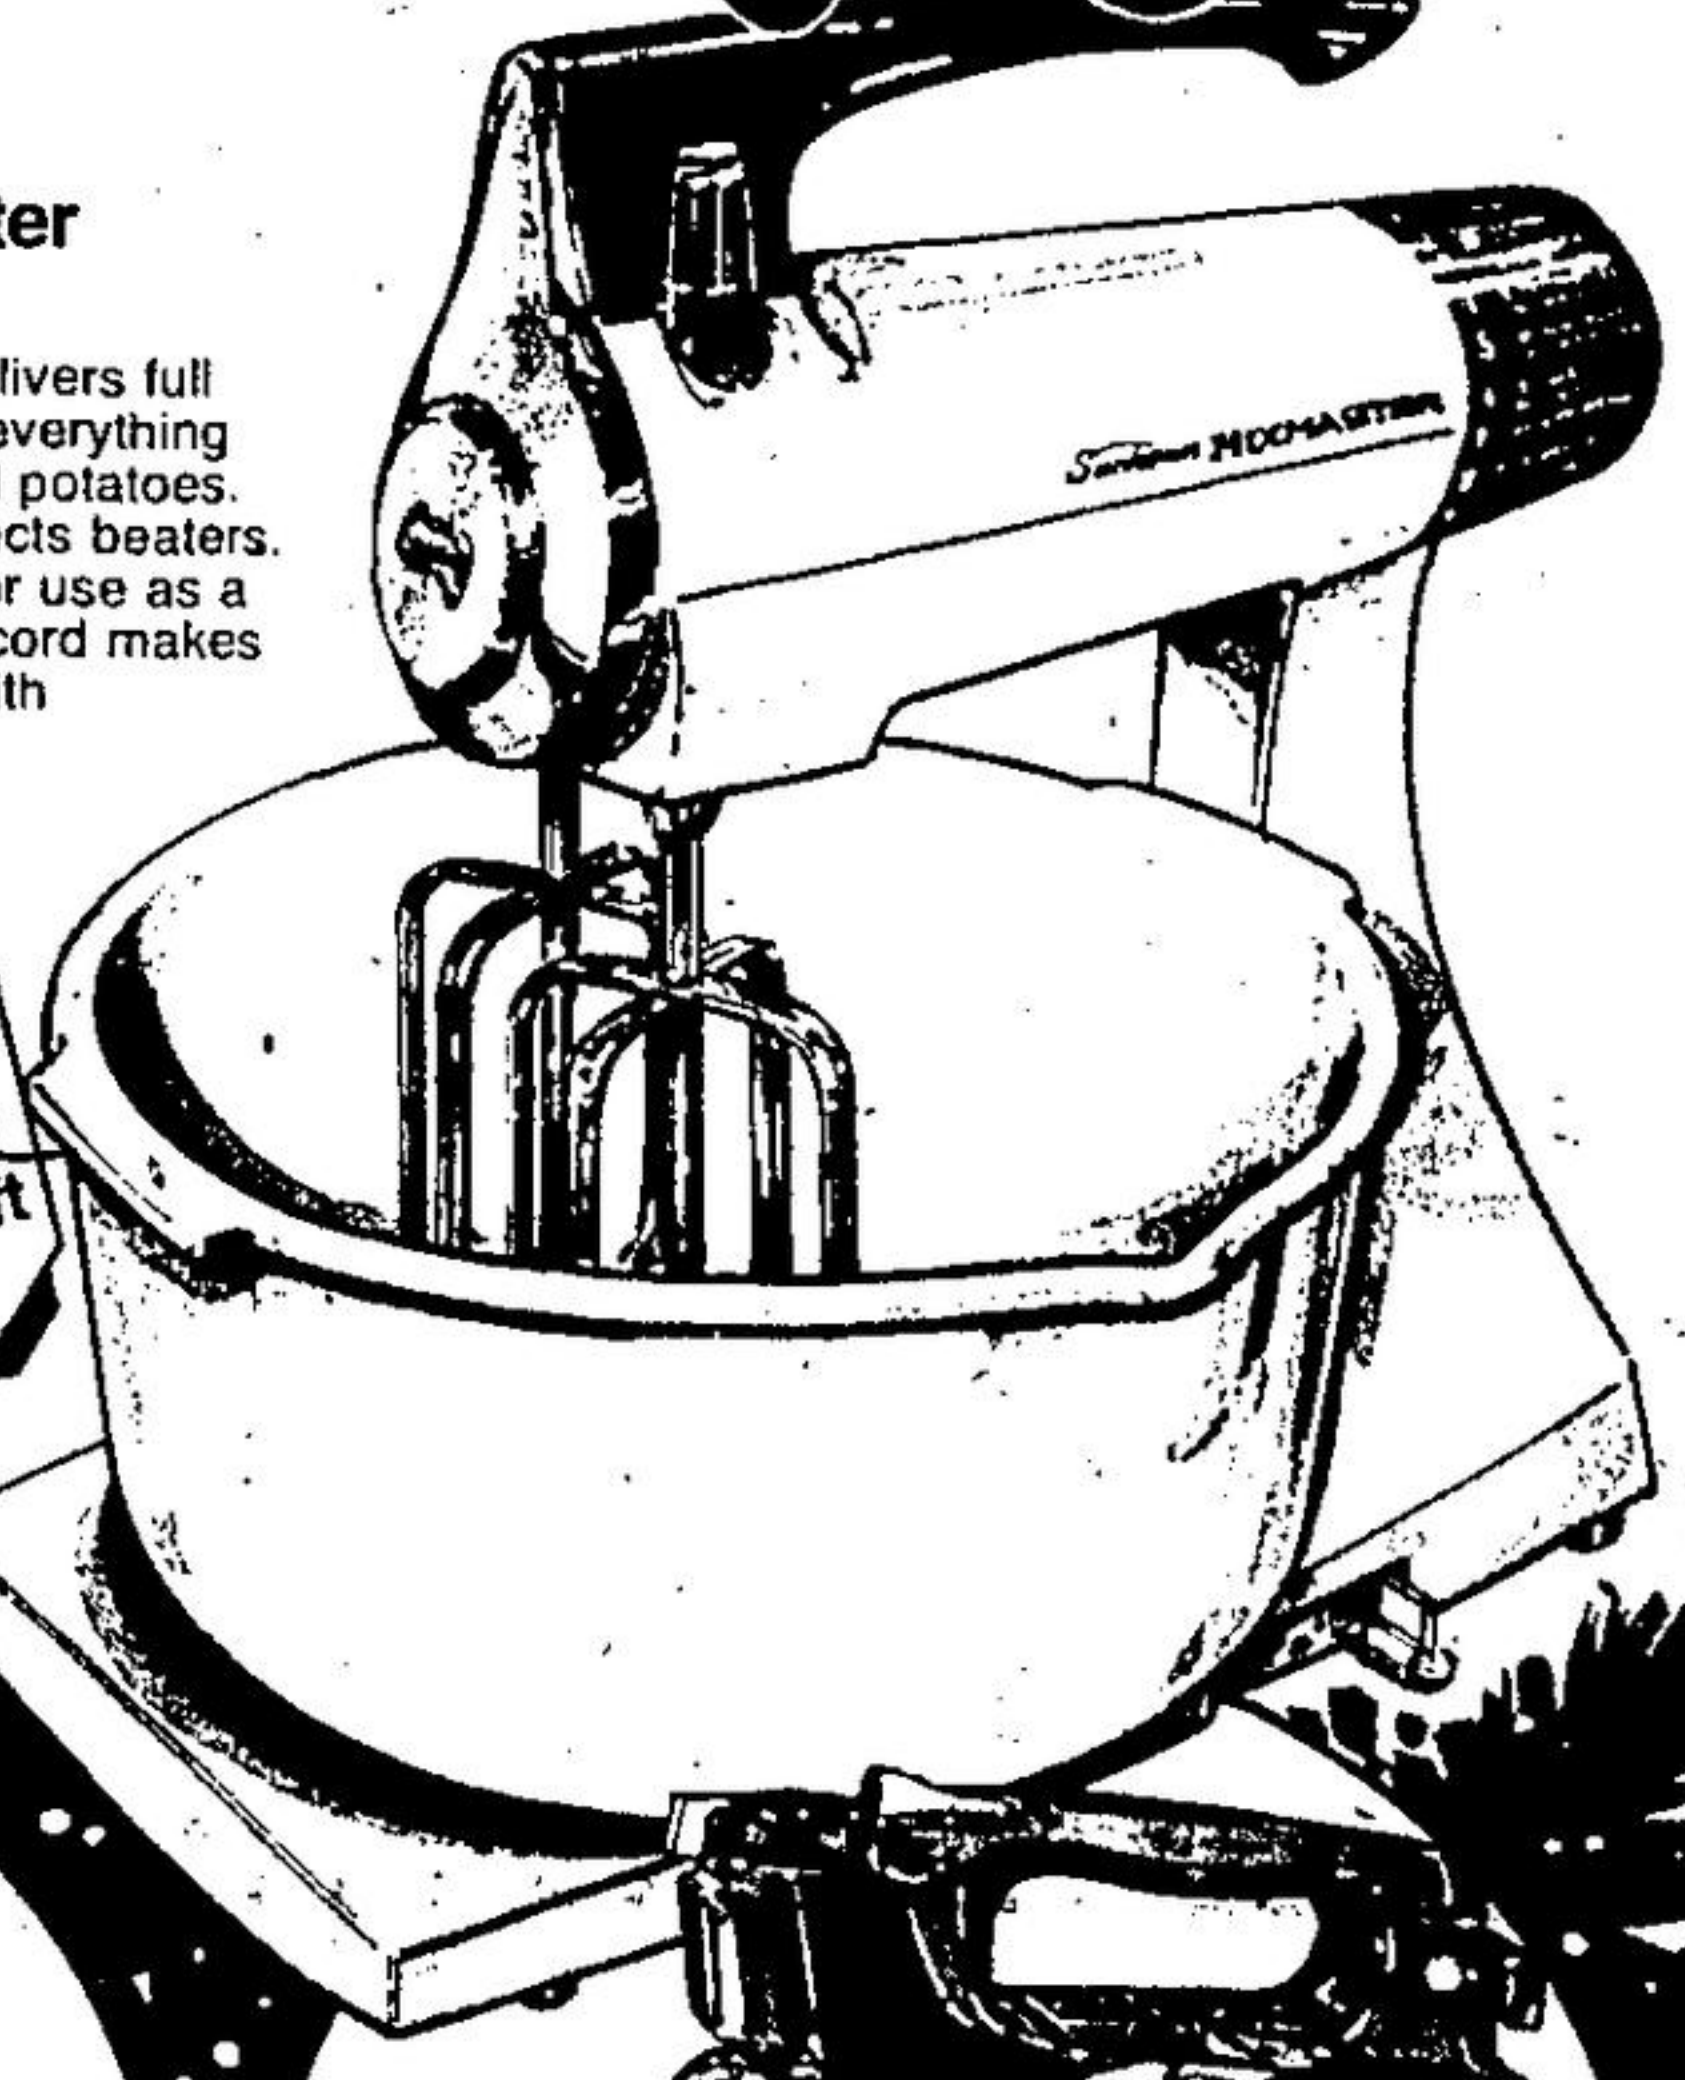

39.99
Super Gift Special

Sunbeam Mixmaster Mixer on a stand
Powerful 175 watt motor delivers full power at all 12 speeds for everything from cake mixes to mashed potatoes. Tilt-handle automatically ejects beaters. Remove it from the stand for use as a portable, too. Removeable cord makes storage easier. Complete with colourful recipe book with scores of appetizing ideas.