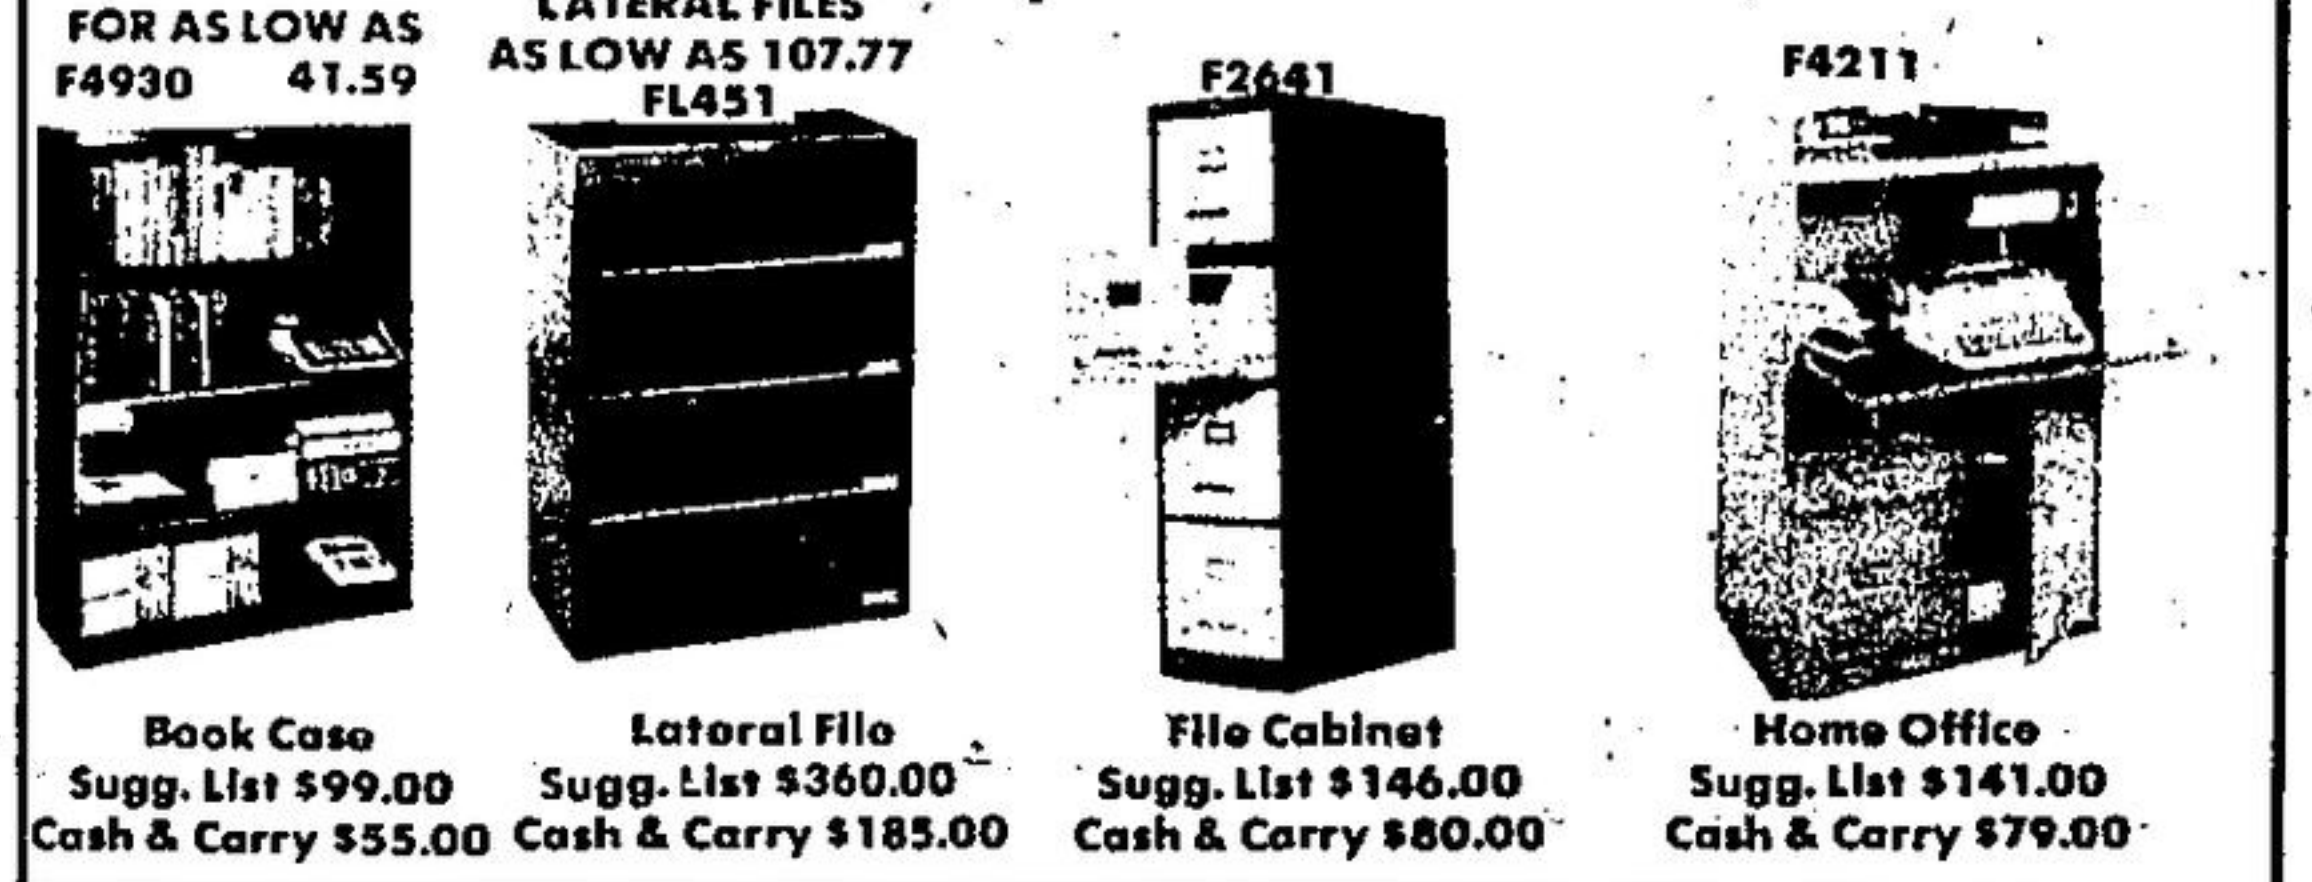

FOR AS LOW AS $49.90
LATERAL FILES AS LOW AS 107.77
FILE CABINETS AS LOW AS $40.00

Book Case Sugg. List $99.00
Lateral File Sugg. List $360.00
File Cabinet Sugg. List $146.00
Home Office Sugg. List $141.00

Cash & Carry $55.00 Cash & Carry $185.00 Cash & Carry $80.00 Cash & Carry $79.00

Commodore Calculators Made For Home & Industry Quality Made and Designed for Students, Professionals and Industry