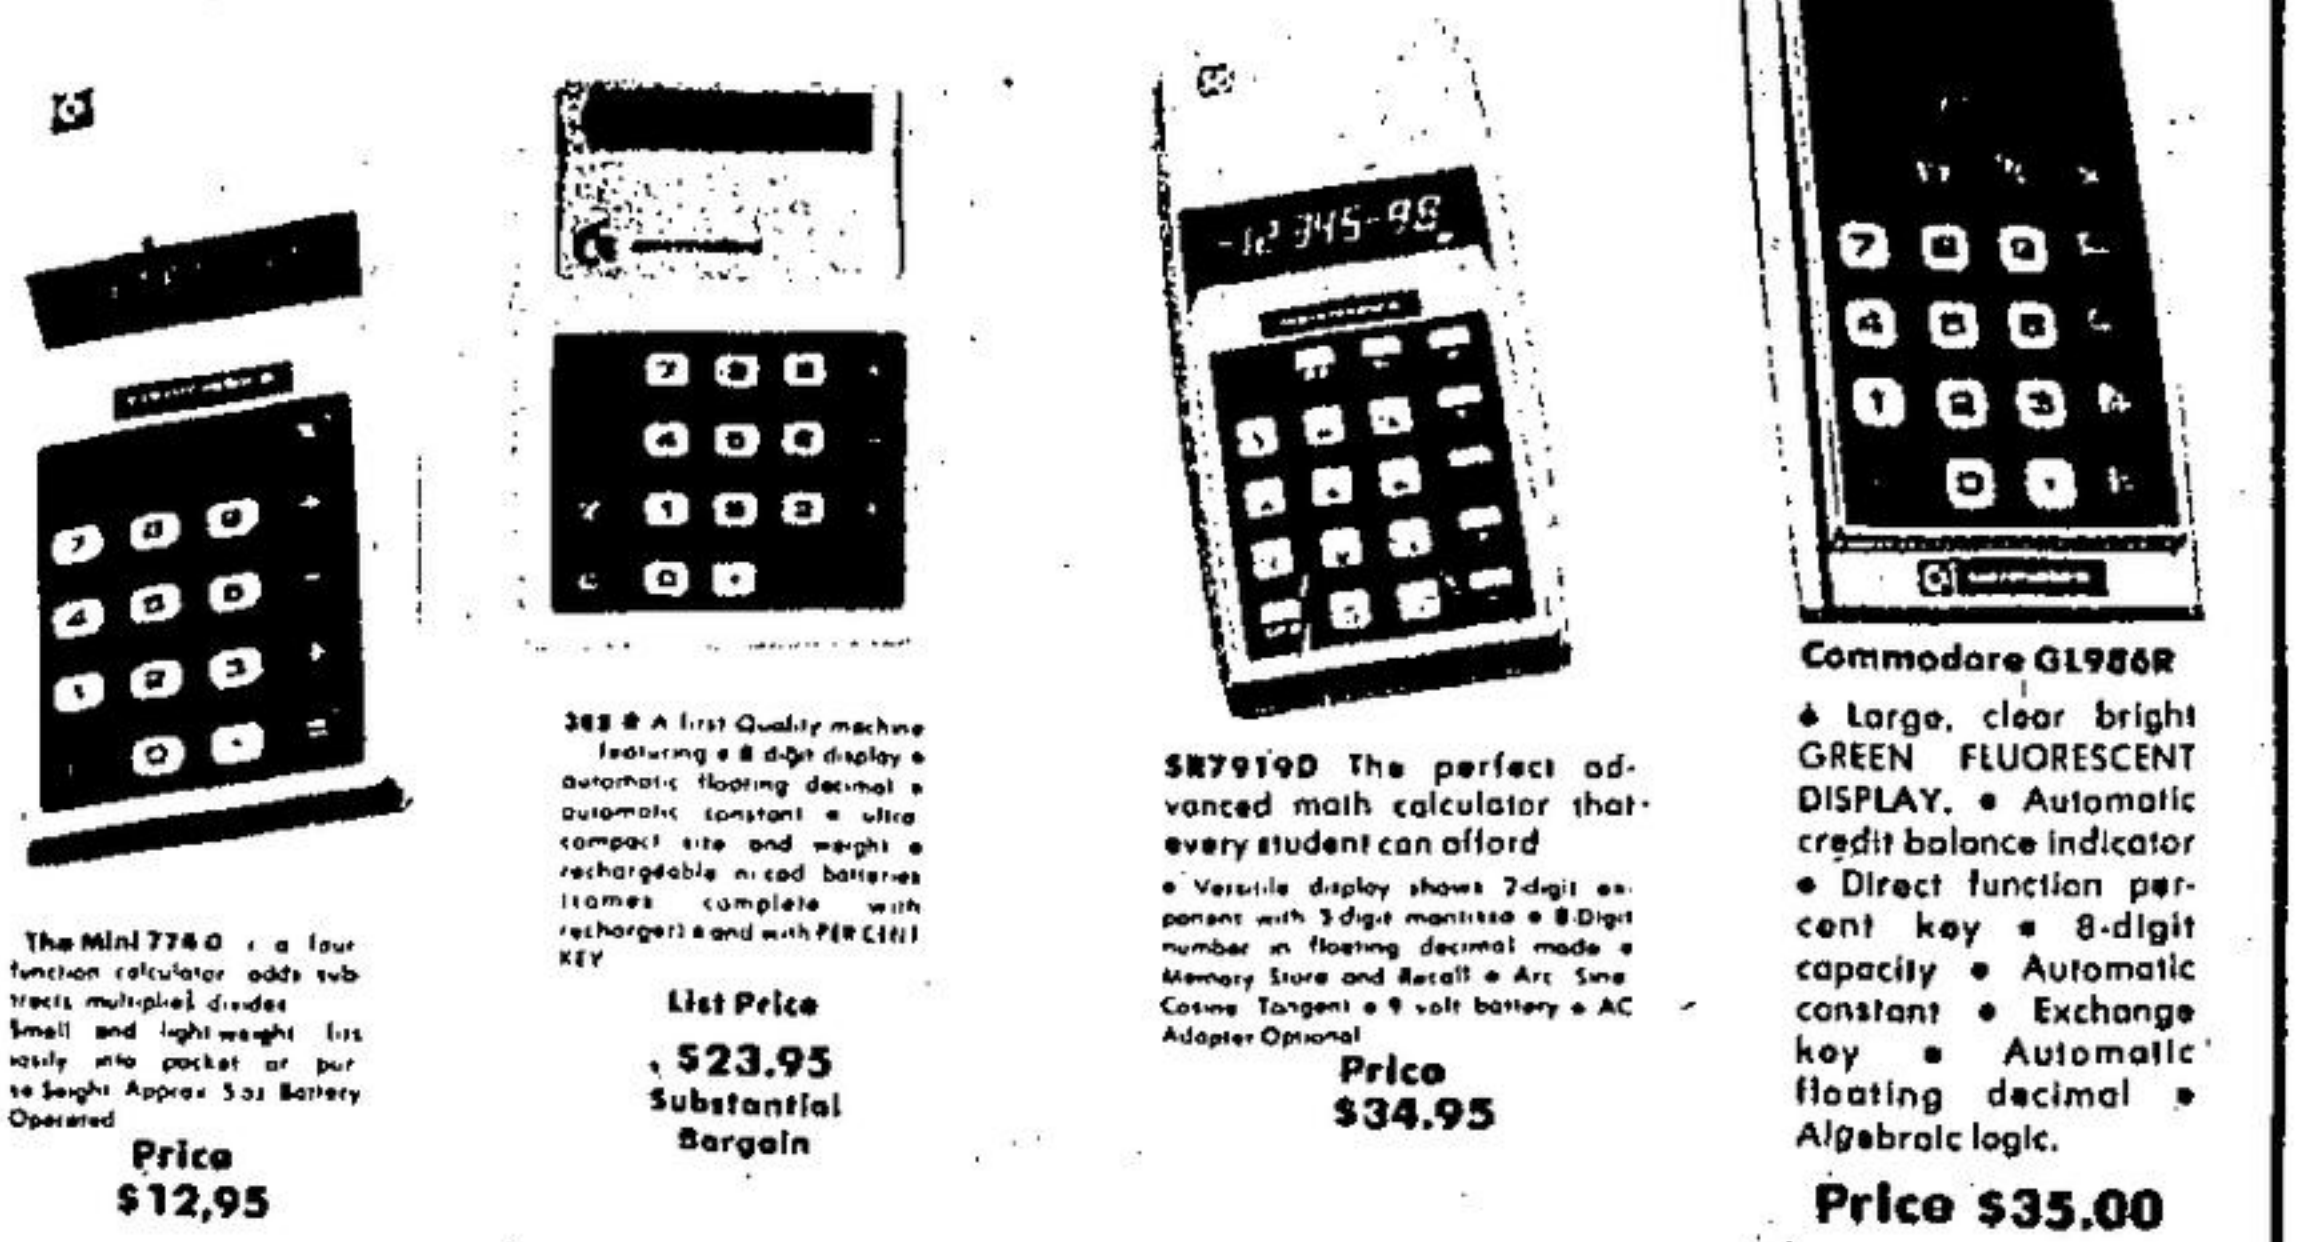

The Mini 7700 — a four function calculator with 8 digit display, automatic floating decimal, compact size and weight, rechargeable nickel cadmium batteries, complete with rubberized keypad and P/B (Clear) key.

List Price $23.95
Substantial Bargain
Price $12.95

SR7919D The perfect advanced math calculator that every student can afford.

• Variable display shows 2 digit exponent with 3 digit mantissa • 8 digit number in floating decimal mode • Memory Store and Recall • Arc. Trig. Cosine Tangent • 8 volt battery • AC Adapter Optional

Price $34.95

Commodore GL986R

• Large, clear bright GREEN FLUORESCENT DISPLAY. • Automatic credit balance indicator • Direct function percent key • 8 digit capacity • Automatic constant • Exchange key • Automatic floating decimal • Algebraic logic.

Price $35.00