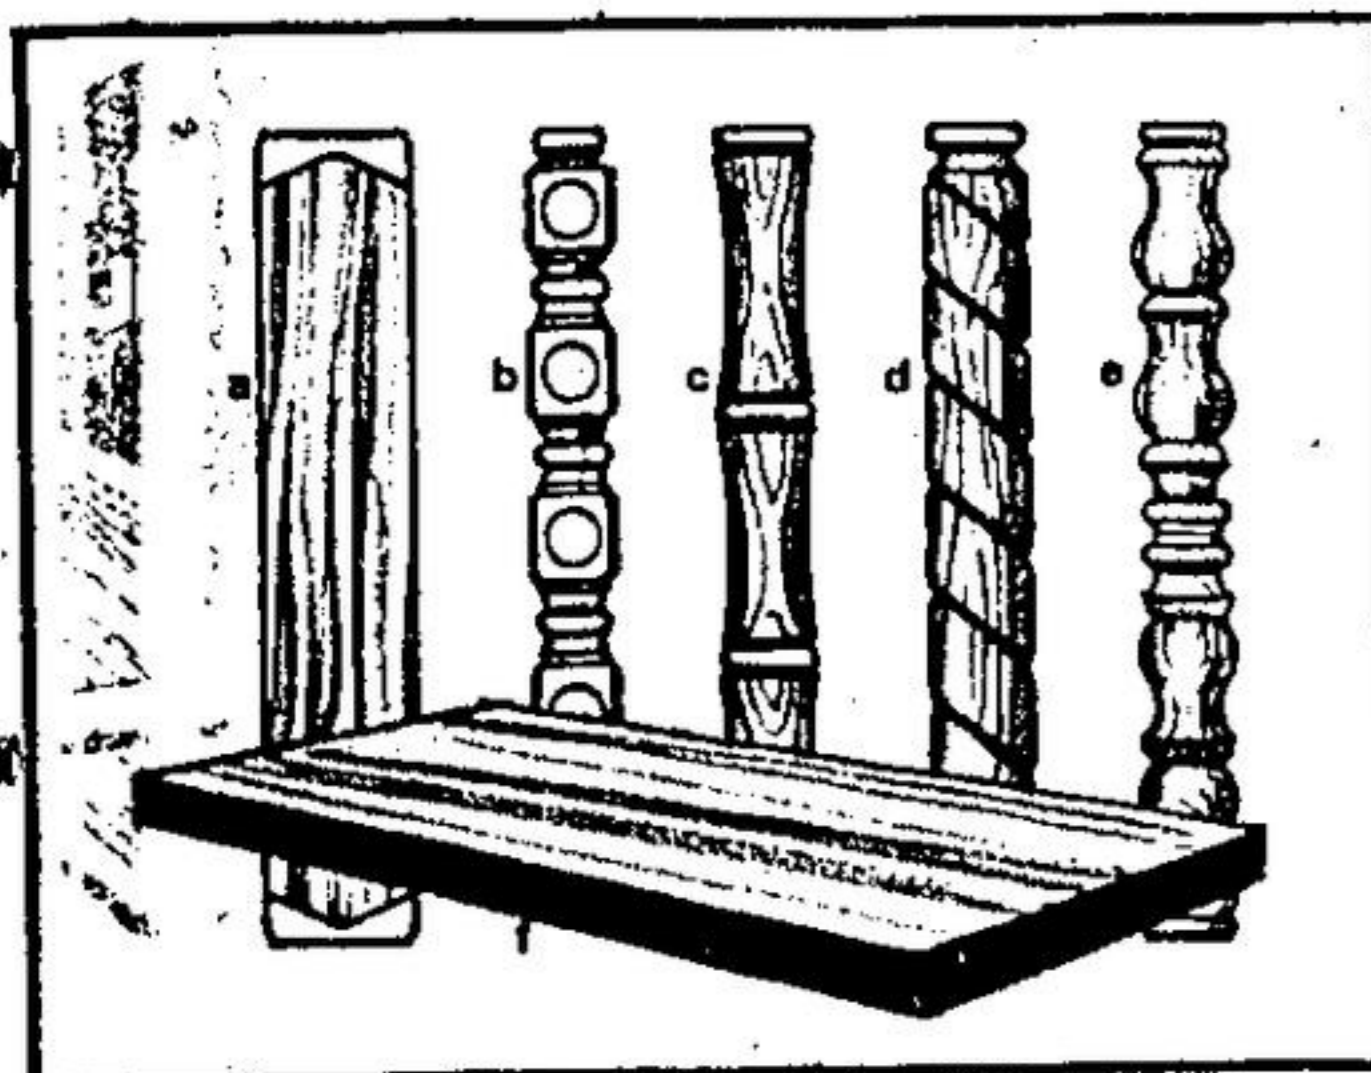

Sturdily constructed of stain-grade mahogany. Ready to finish to complement your decor. 2'8" x 6'8" x 1 3/8".

10⁴⁷

Passage Set in Rich Satin Bronze Finish

An excellent replacement for old, worn out passage sets where you don't need a locking unit. Easy to install. Screws included.

3⁹⁸

Stainless Steel Kitchen Sink

Single-bowl kitchen sink with no-ledge design. An ideal replacement for an old unit.

16⁶⁶
Complete with strainer.

Uni-Flex "Twist Together" Spindles & Shelving

a. Base Block 170 12" or 15"	d. Rope Twist 181 12" 197 15"
b. Mediterranean 132 168 12" 15"	e. Colonial 96 123 12" 15"
c. Tropical 96 123 12" 15"	f. No-notch, 1-notch or 2-notch shelving 6²⁹