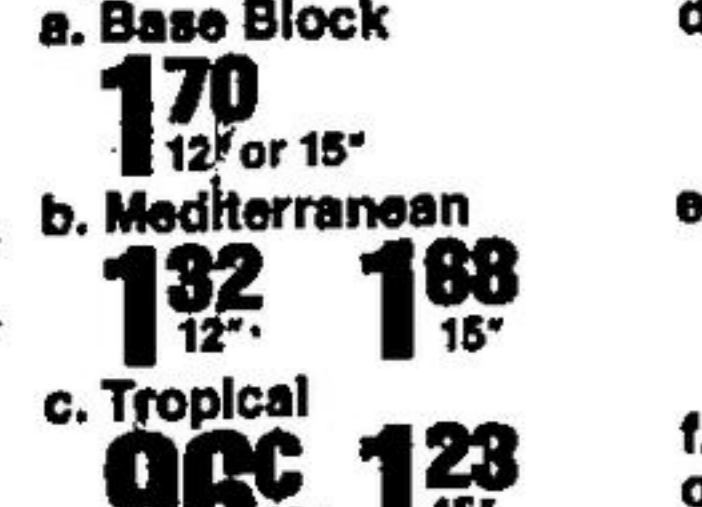

j. Ceiling fixture with leafy design on white bent glass. 12" sq., 5 1/4" deep. Pull chain

6⁴⁷