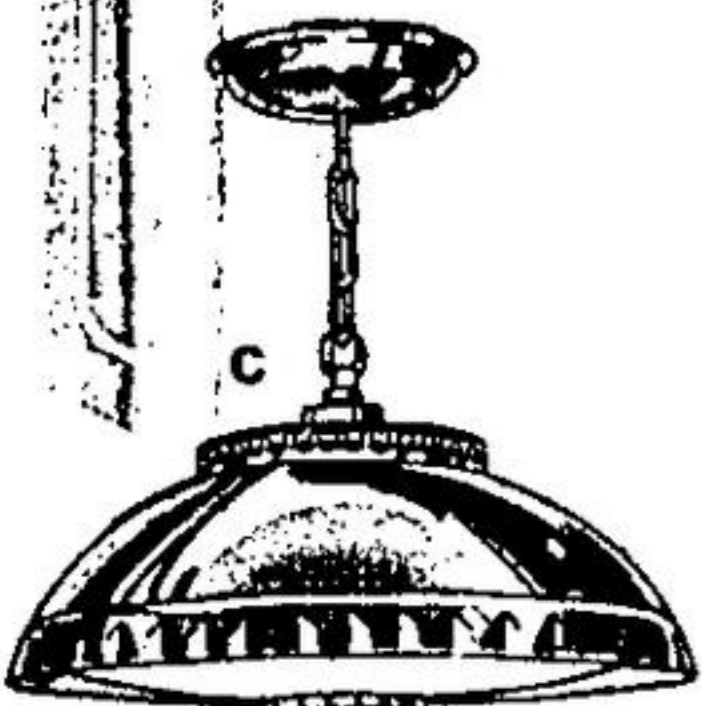

b. Country Manor 5-light chandelier with walnut spindle, brass arms and scalloped white glass shades. 21" spread

53⁰⁸