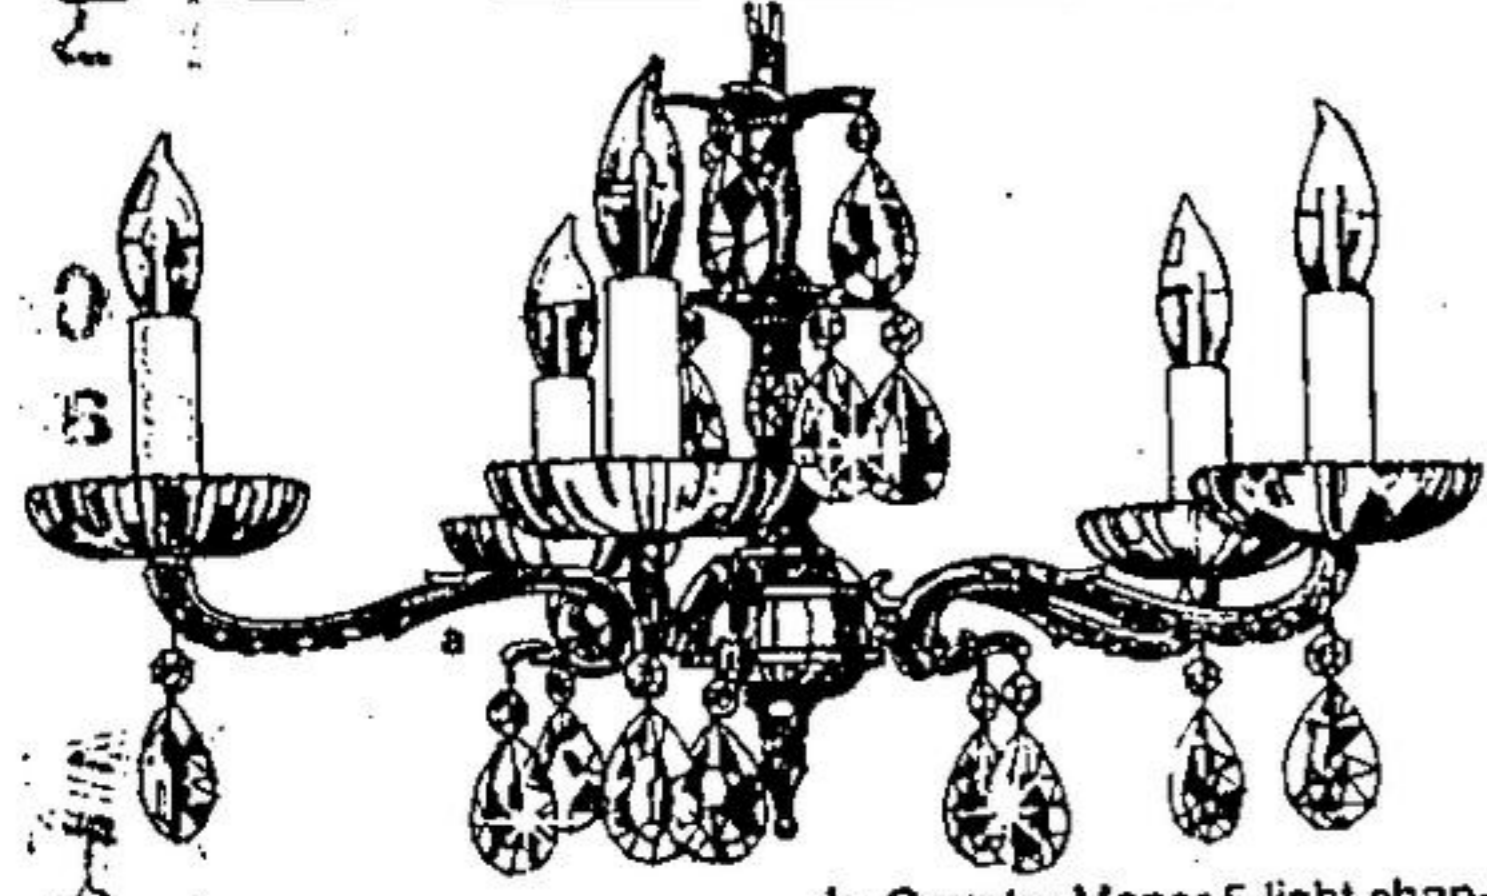

SALE Since 1906

These are just a few of the bargains awaiting you during our birthday celebration. Beaver wants to help you make it on your own with the best selection and good value in home improvement products and materials.

Crystal & Bronze Spanish Chandelier

a. Elegant 5-light chandelier with leafy bronze motif. Polished lead crystal accents reflect dancing lights. 21" spread. Uses 5-60W lamps.

53⁹⁸

Bulbs not included with fixtures

b. Country Manor 5-light chandelier with walnut spindle, brass arms and scalloped white glass shades. 21" spread

53⁰⁸

c. Colonial pendant ceiling fixture in brass or copper finish. Extends to 31" length

38²⁴

d. Colonial ceiling fixture in antique brass or copper finish. 14" dia., 8 3/4" depth

26⁹⁸

e. Colonial wall fixture with antique copper finish. Turn switch. 7" wide, 12 1/2" high

17⁹⁸

f. Intricately designed wall sconce in cast bronze with crystal accents. 5" wide, 10" high, 7" deep. Uses candelabra lamp

18⁸⁸

g. Hall fixture in fluted crystal glass. Polished brass holder. 7 3/8" high, 4 1/2" diameter

4⁸⁵

h. Stylish Italian hall fixture. Polished brass holder, white globe. 6" dia., 8 1/2" high

7⁸²

i. Square ceiling fixture with elegant walnut finish. 12" sq., 5 1/4" deep. Uses 2-75W bulbs

12⁷⁷

j. Ceiling fixture with leafy design on white bent glass. 12" sq., 5 1/4" deep. Pull chain

6⁴⁷

k. French pendant basket of bright crystal on brass. 6" dia., extends to 22"

14⁸⁴

l. Outdoor wall fixture with black plastic canopy, clear fluted glass globe. 6" dia., 10 1/2" high, 7" deep

6²⁸

m. Outdoor wall fixture with black plastic canopy, smoke glass globe. 6" dia., 13" high, 7" deep

11²⁴