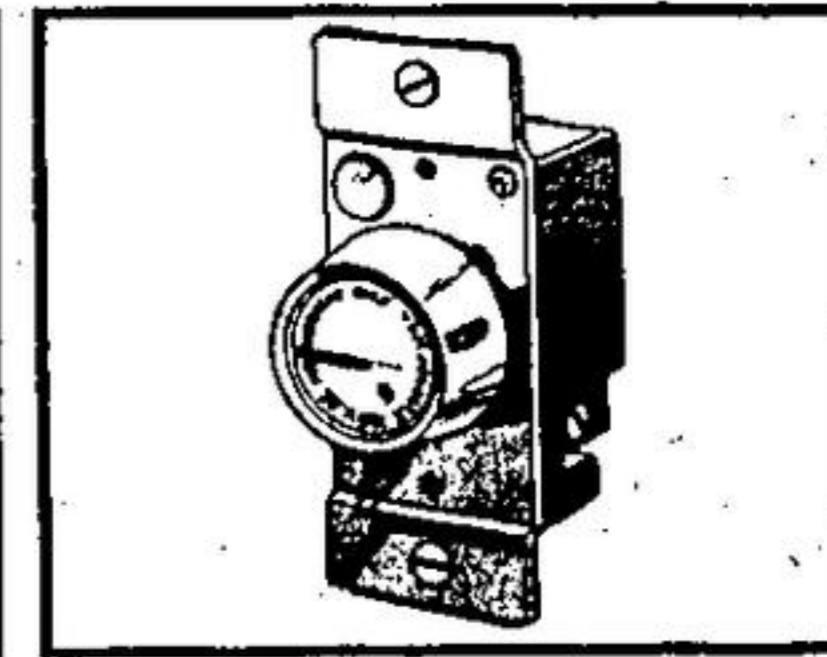

600 Watt Solid State Dimmer Switch

Add versatility to your home's lighting with a dimmer switch. Dial a bright light to work by, a soft light to relax by.

4⁴⁴