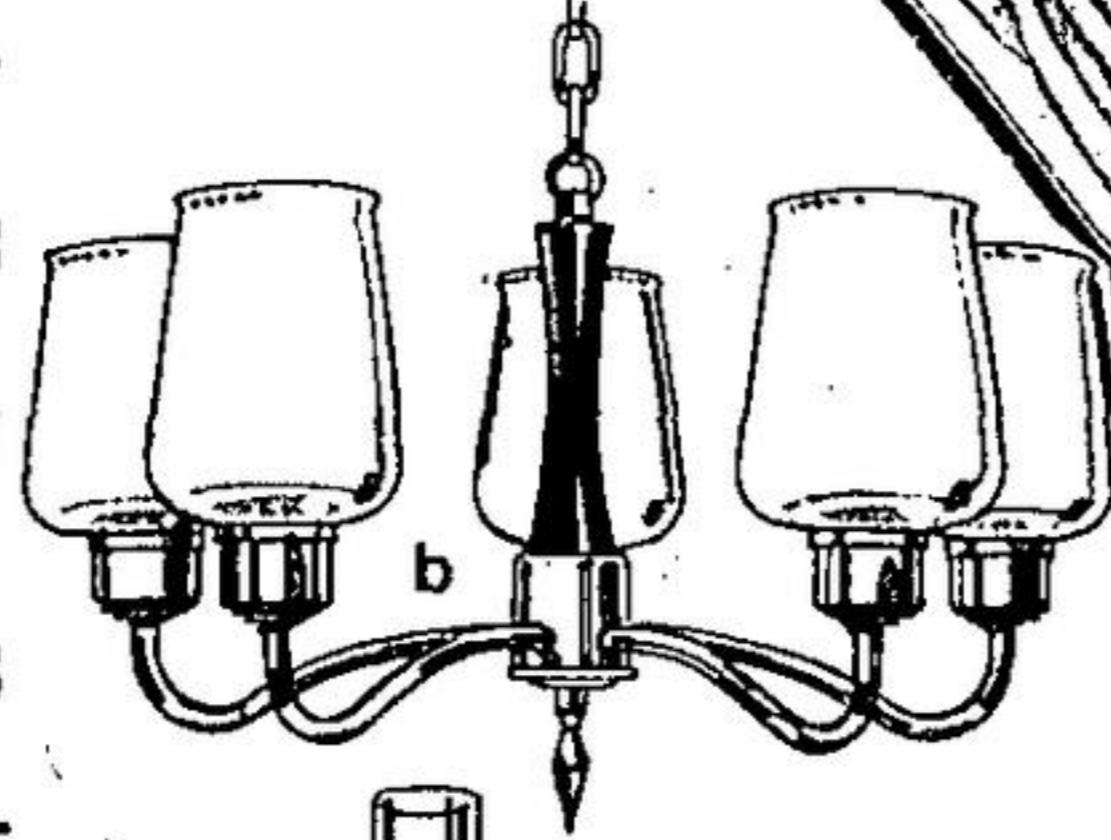

38²⁴

d. Colonial ceiling fixture in antique brass or copper finish. 14" dia., 8 3/4" depth

26⁹⁸

e. Colonial wall fixture with antique copper finish. Turn switch. 7" wide, 12 1/2" high

17⁹⁸

f. Intricately designed wall sconce in cast bronze with crystal accents. 5" wide, 10" high, 7" deep. Uses candelabra lamp

18⁸⁸

g. Hall fixture in fluted crystal glass. Polished brass holder. 7 3/8" high, 4 1/2" diameter

4⁸⁵

h. Stylish Italian hall fixture. Polished brass holder, white globe. 6" dia., 8 1/2" high

7⁸²

i. Square ceiling fixture with elegant walnut finish. 12" sq., 5 1/4" deep. Uses 2-75W bulbs

12⁷⁷

j. Ceiling fixture with leafy design on white bent glass. 12" sq., 5 1/4" deep. Pull chain

6⁴⁷

k. French pendant basket of bright crystal on brass. 6" dia., extends to 22"

14⁸⁴

l. Outdoor wall fixture with black plastic canopy, clear fluted glass globe. 6" dia., 10 1/2" high, 7" deep

6²⁸

m. Outdoor wall fixture with black plastic canopy, smoke glass globe. 6" dia., 13" high, 7" deep

11²⁴

Paneling Specials

Come on in to "The Paneling Place" for some terrific buys on 4' x 8' pre-finished wood panels. The selection is great and the prices won't upset a tight decorating budget.