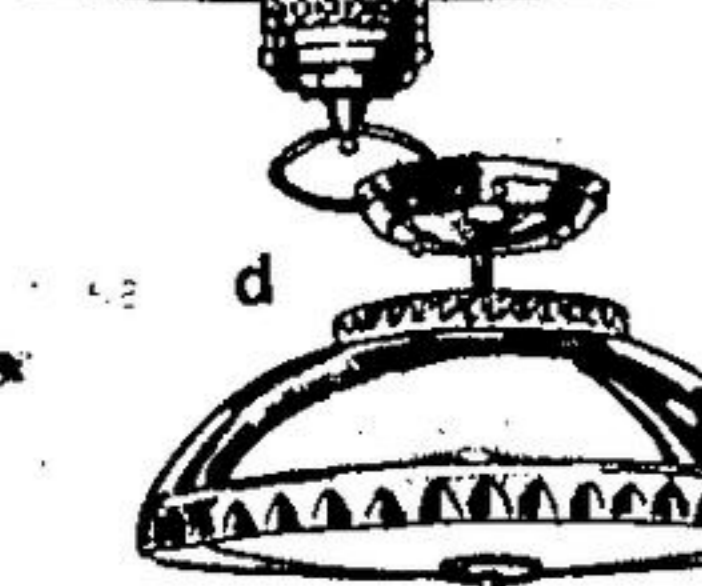

c. Colonial pendant ceiling fixture in brass or copper finish. Extends to 31" length

38²⁴