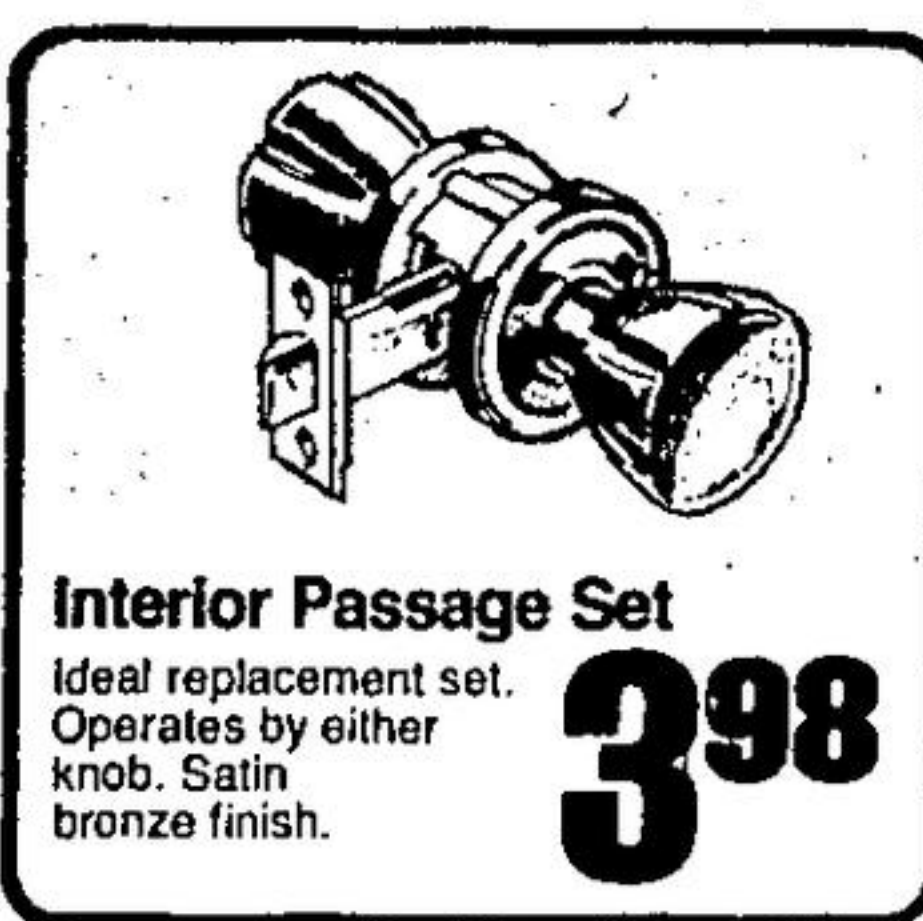

Interior Passage Set
Ideal replacement set. Operates by either knob. Satin bronze finish. **398**