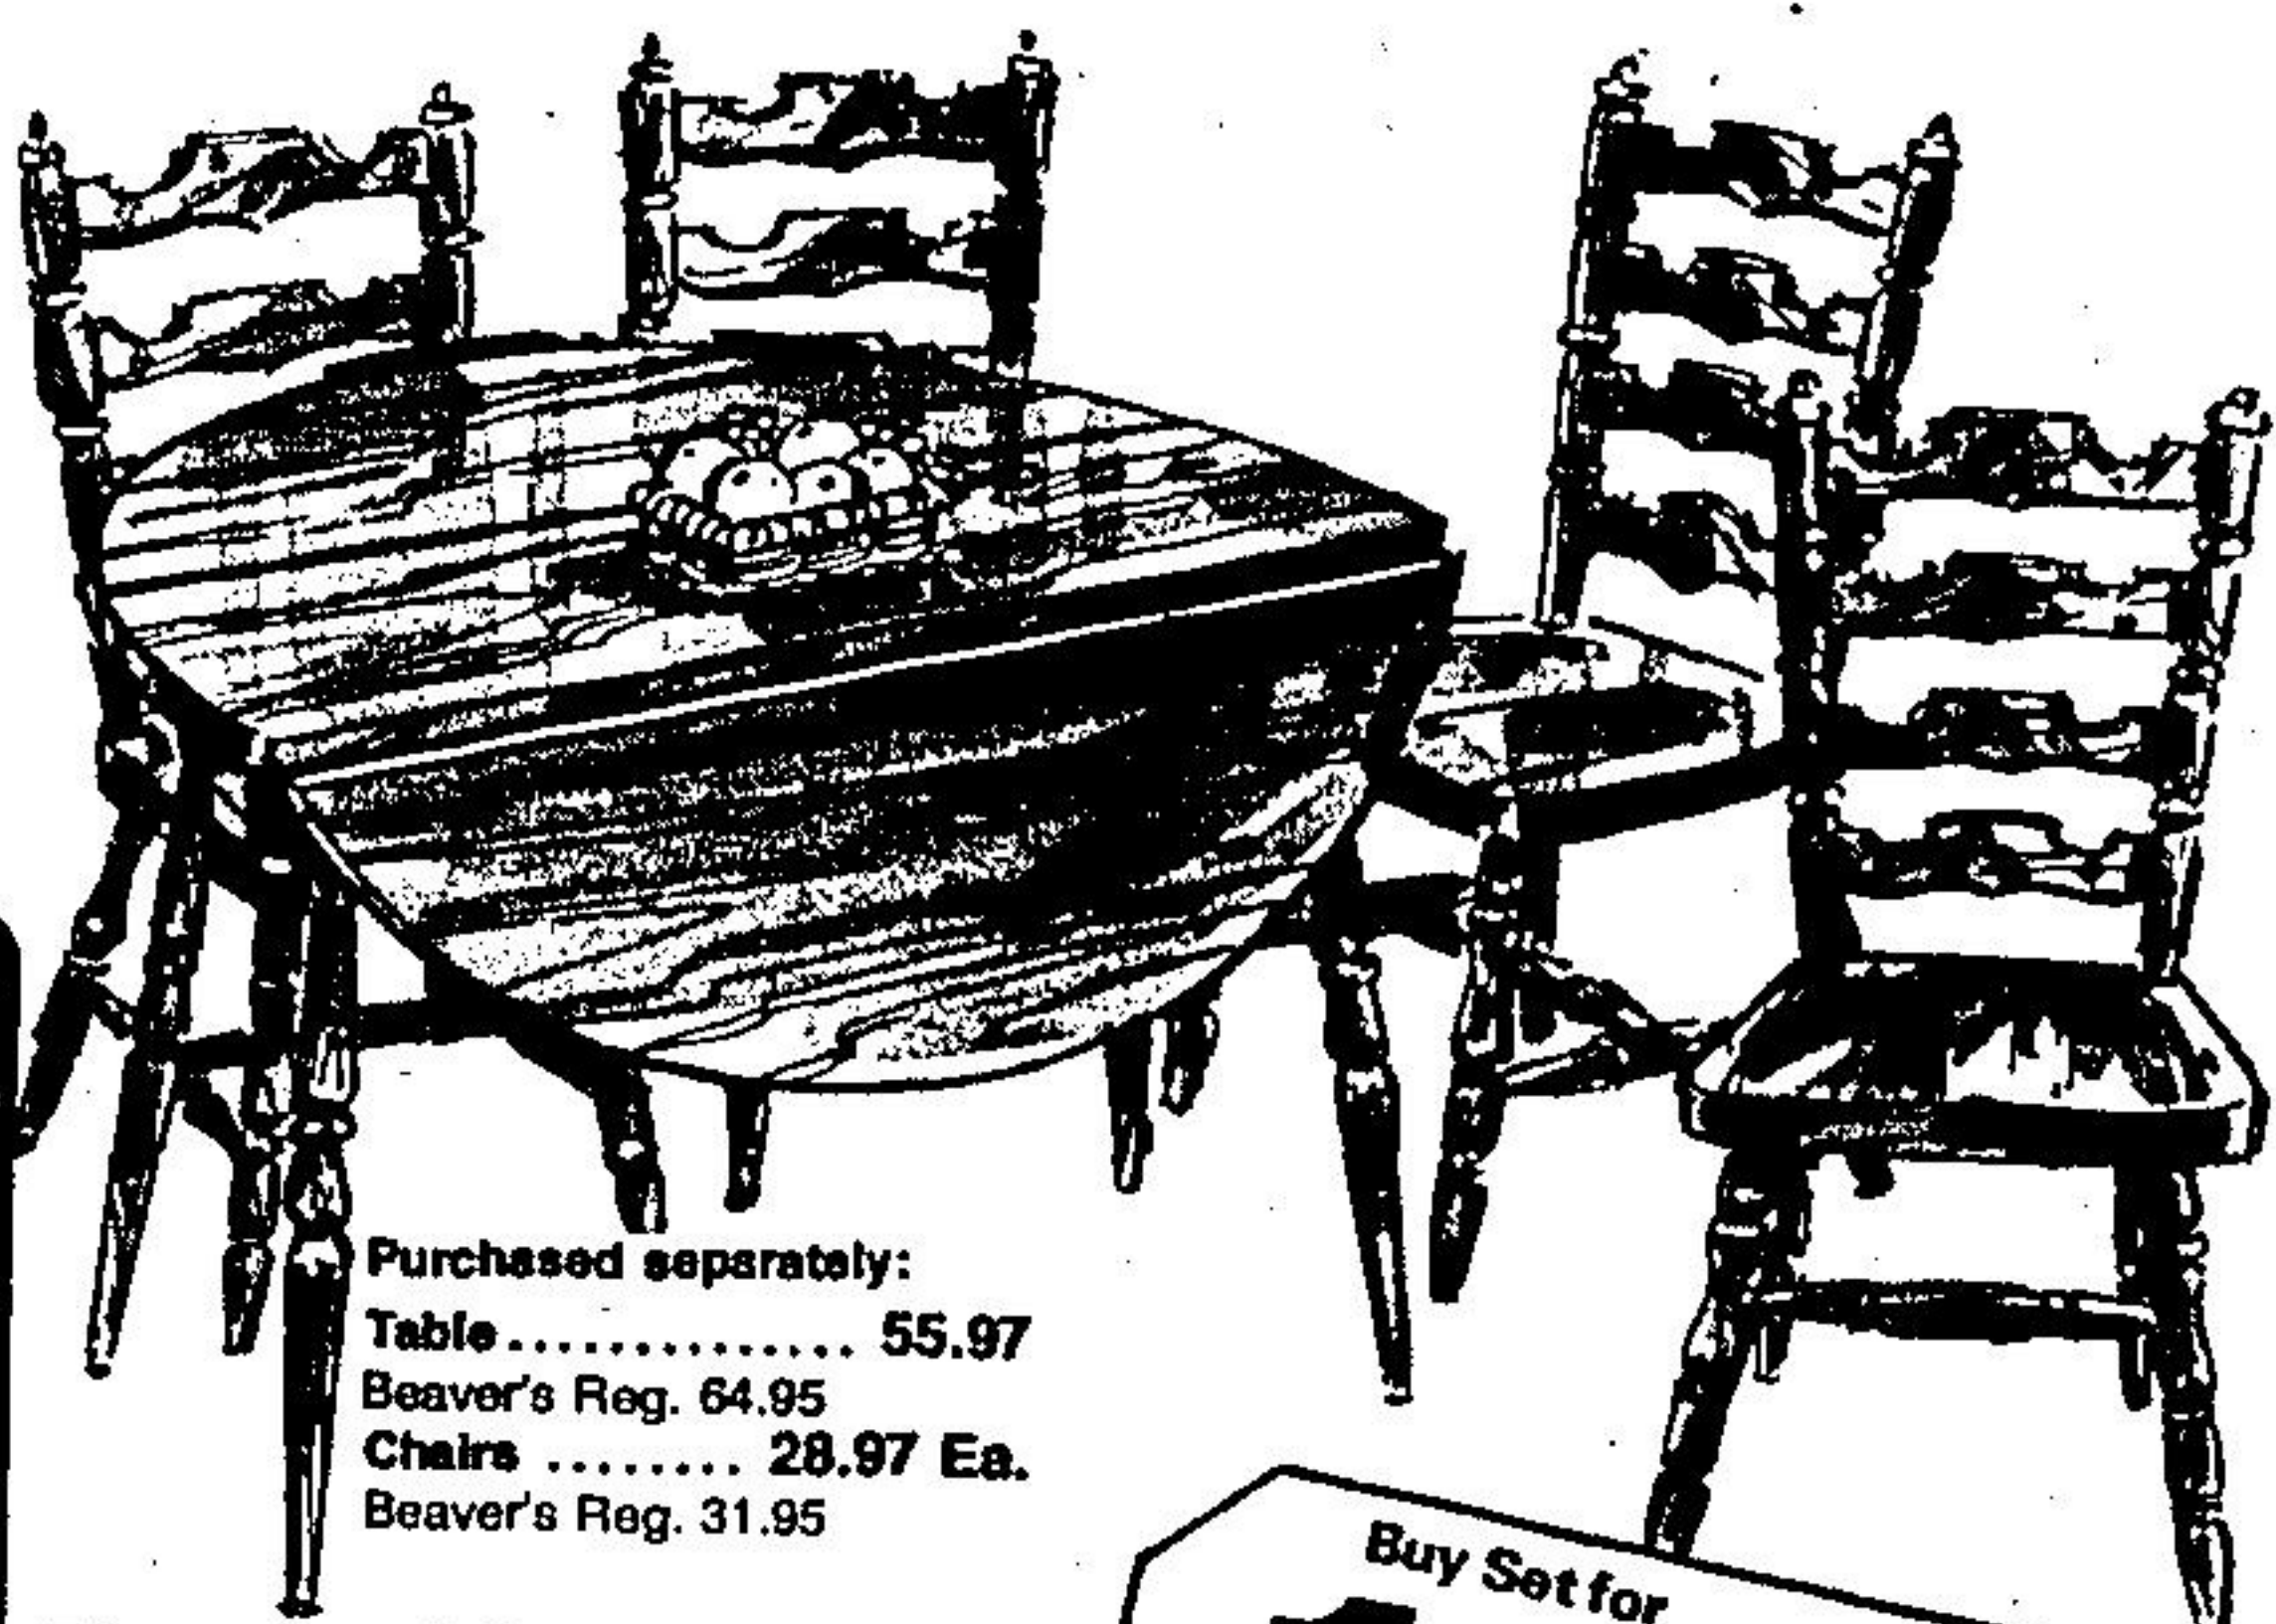

Save
14⁹⁸

Hutch
Reg. 52.95
37⁹⁷

Buffet
Reg. 69.95
49⁹⁷

Purchased separately:
Table 55.97
Beaver's Reg. 64.95
Chairs 28.97 Ea.
Beaver's Reg. 31.95

**Drop Leaf Table
and Four Chairs**

Sturdily constructed hardwood. Drop leaf table is an ample 42" round or drop leaves to a compact 18" x 42". Teamed with 4 ever popular ladderback chairs to make an attractive, economical suite.

Buy Set for
149⁹⁹
And save more
5-Pc. Set

Great selection and low prices on
furniture you finish your way

**Knotty Pine
Tressle Base
Rolltop Desk**

The authentic look of an older era at an economical price. Attractively appointed with brass finished hardware. Approx. 41" wide x 21" deep x 42" high.

79⁹⁷
Beaver's
Reg. 98.99

**Hardwood
Captain's Chair**

Completely assembled and ready to finish. Finely turned legs and back give it an authentic "Yesteryear" look.

28⁹⁷
Beaver's
Reg. 32.95

6-Drawer Dresser