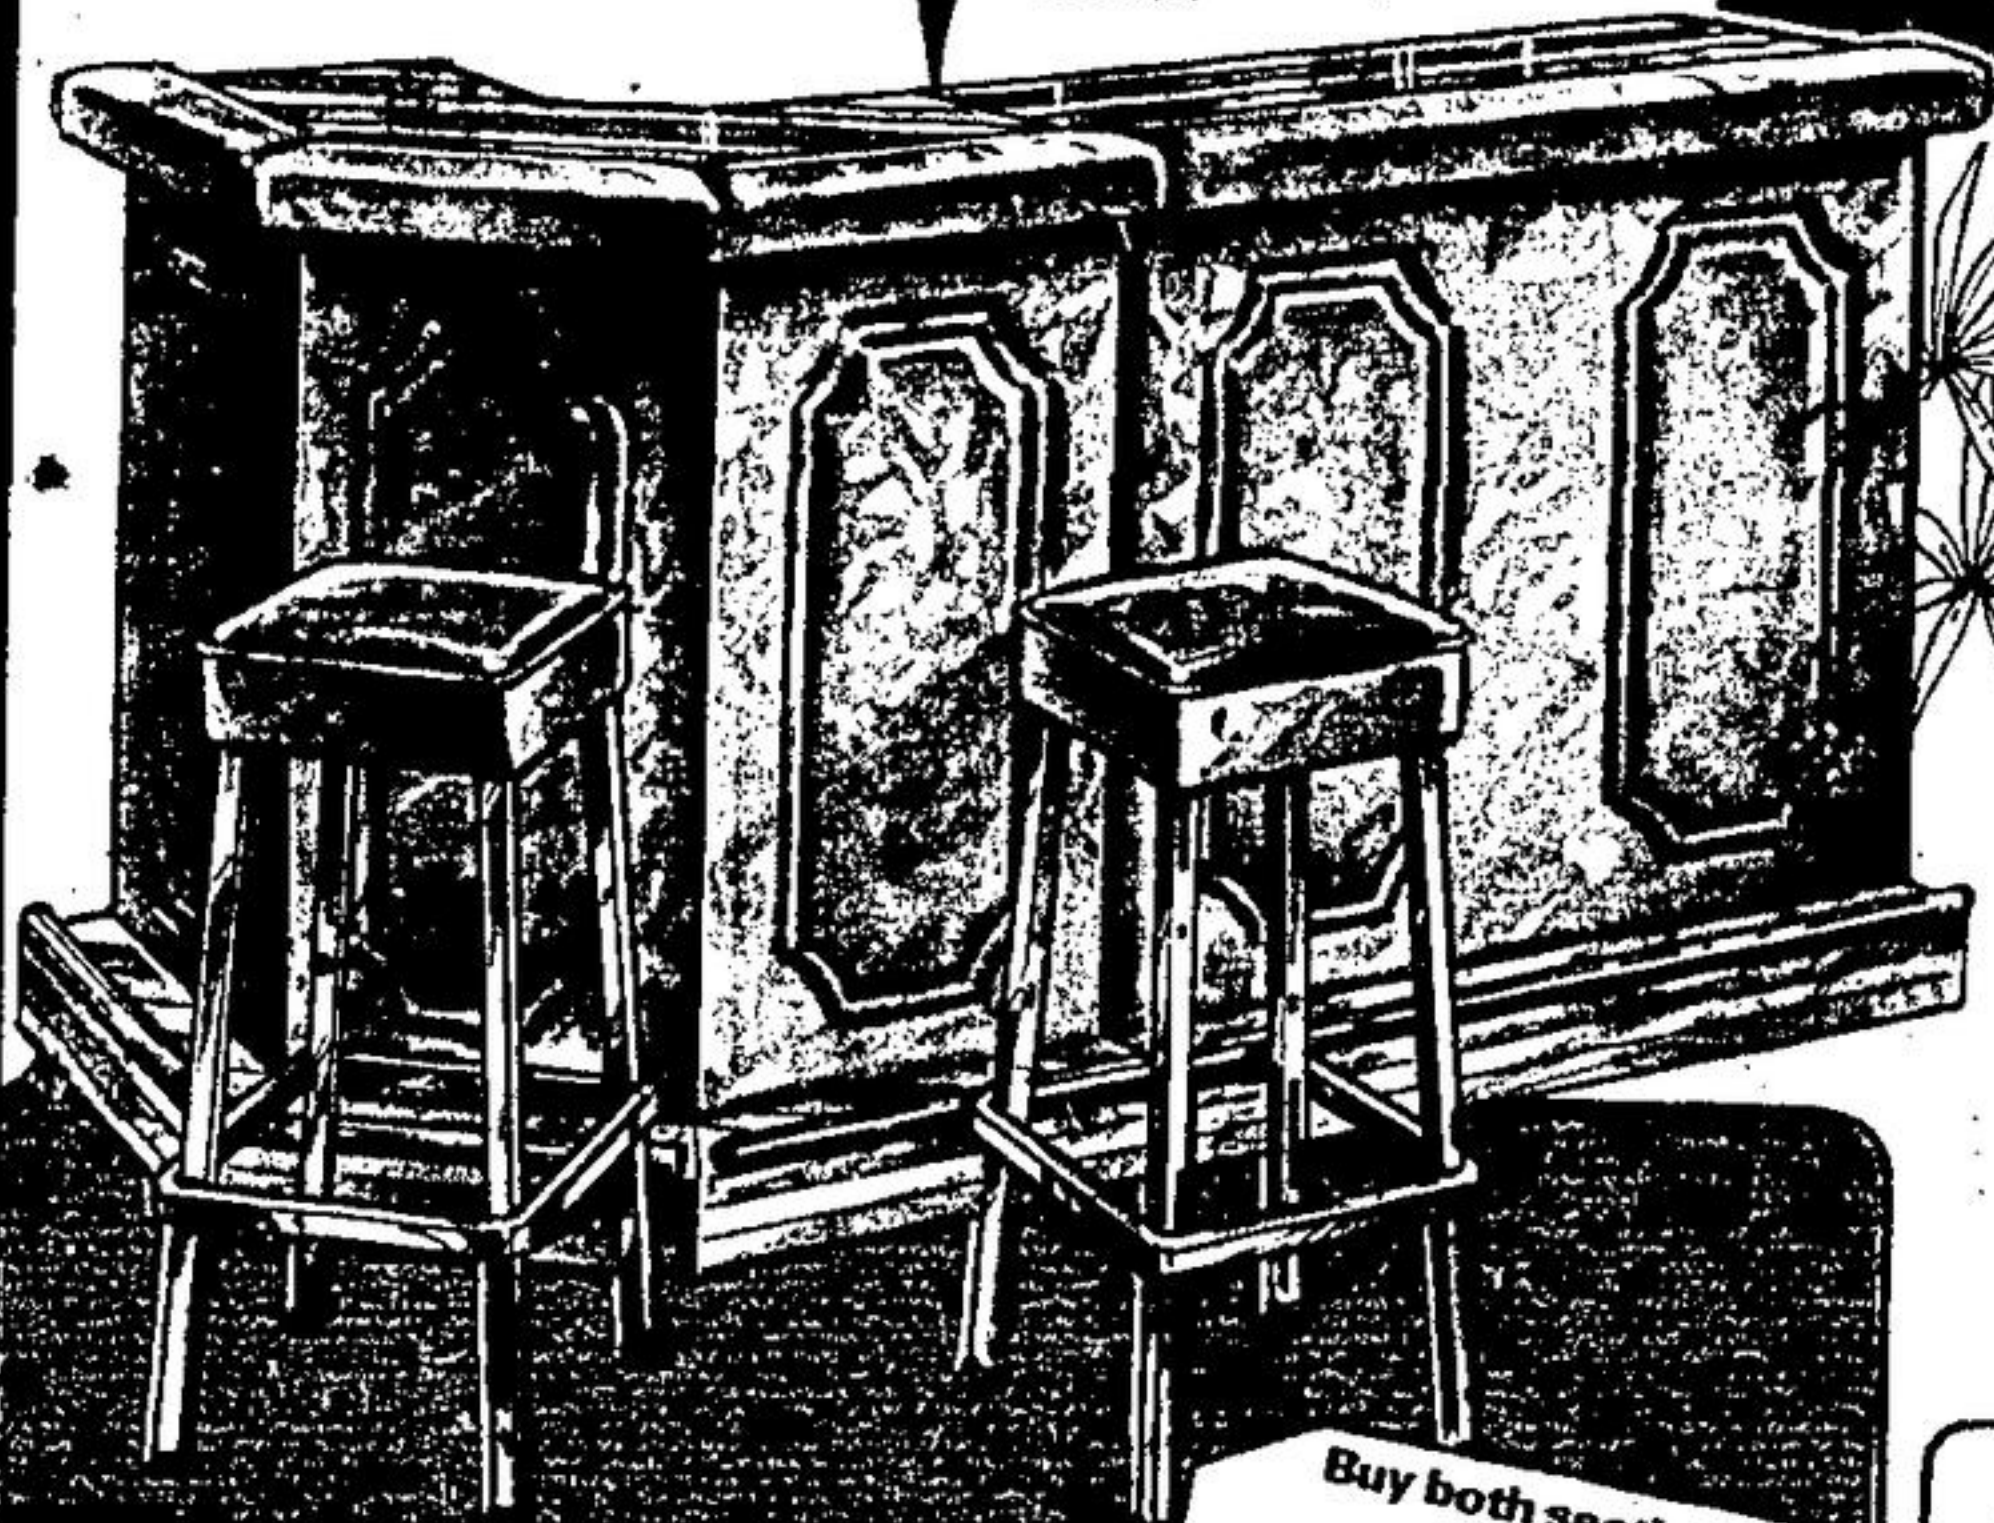

# for budget-minded homeowners

curved section  
straight section

Buy both sections for  
**199<sup>99</sup>**  
and save even more!

Look for more decorating values like these in our store.

### Antique Red Flexible Perma Brick

Save a wall in your home for the look of real brick. At a fraction of the cost and bother.

**397**  
5 sq. ft.  
Beaver's Reg. 4.89