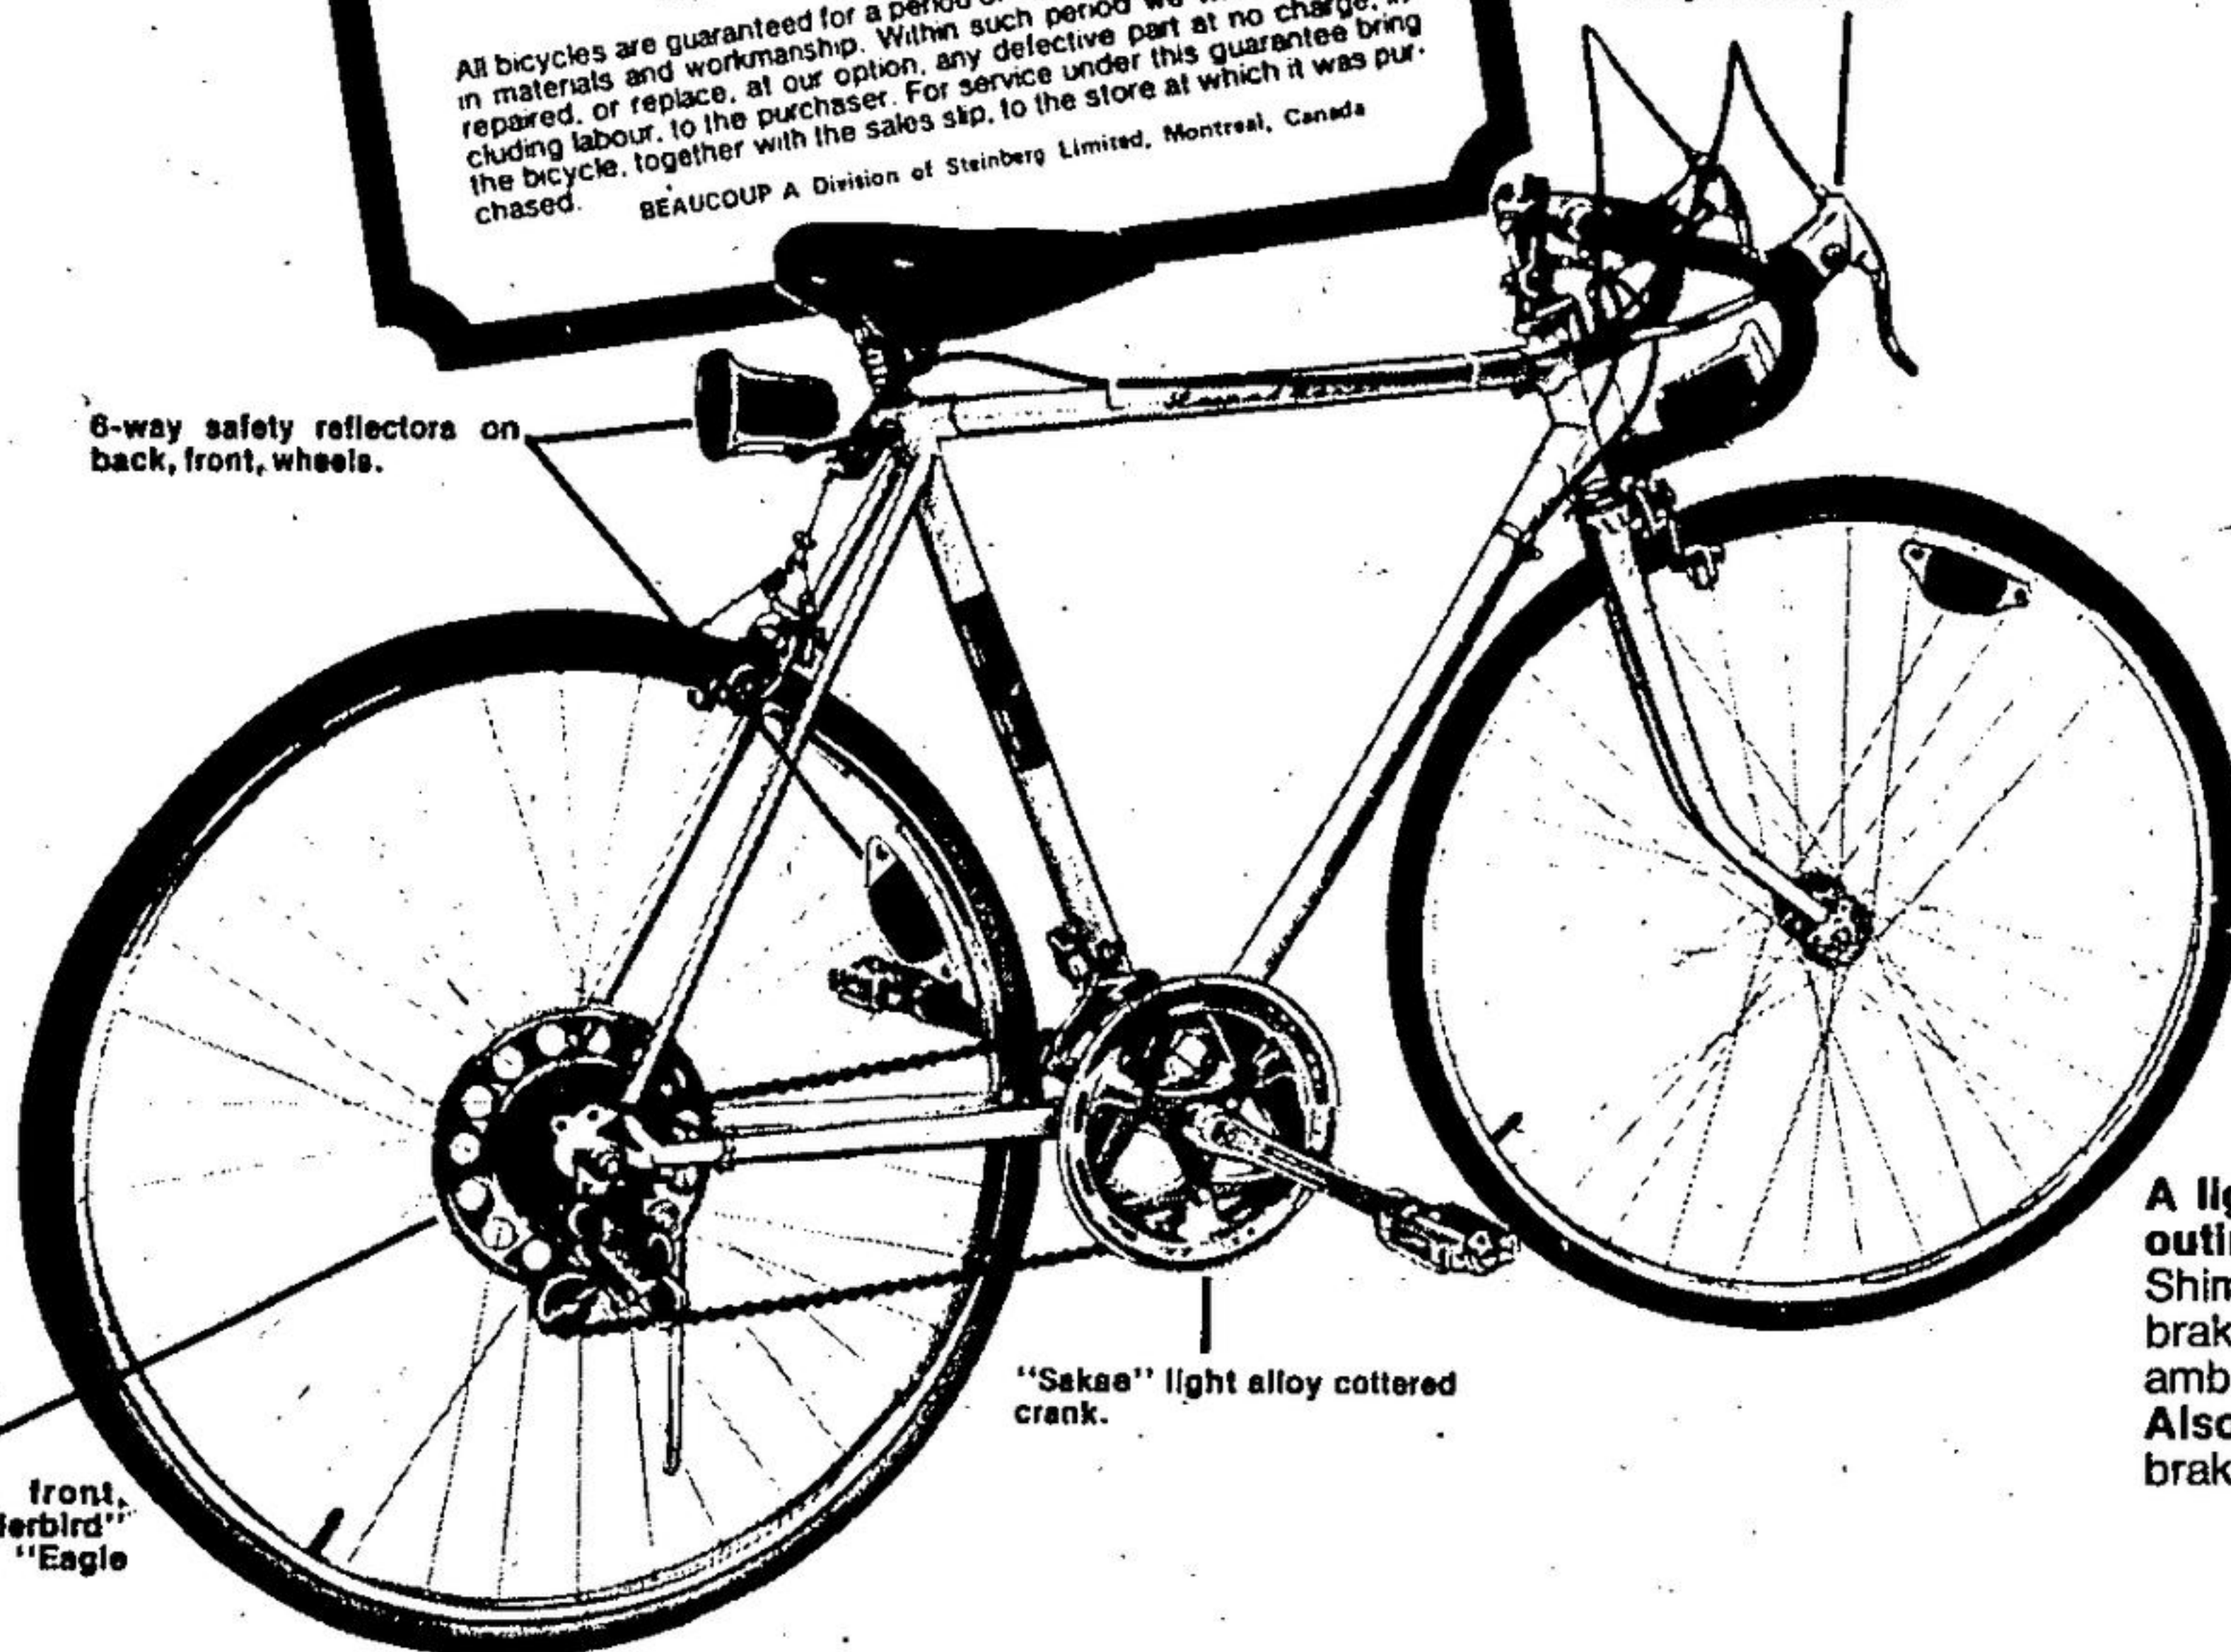

BEAUCOUP

Located in the Bramalea City Centre Highway 7 and Dixie Rd. in Bramalea

Bike-O-Rama

**MIRA-MART
GUARANTEE
FOR ALL BICYCLES**

All bicycles are guaranteed for a period of 12 months against all defects in materials and workmanship. Within such period we will repair, have repaired, or replace, at our option, any defective part at no charge, including labour, to the purchaser. For service under this guarantee bring the bicycle, together with the sales slip, to the store at which it was purchased.

BEAUCOUP A Division of Steinberg Limited, Montreal, Canada

"Cherry" centre pull caliper brakes with drop brake and safety brake levers.

6-way safety reflectors on back, front, wheels.

"Sakas" light alloy cotted crank.

Derailleur gears: front, Shimano "Thunderbird" and rear, Shimano "Eagle SS".

**MIRA-MART
Avant Garde
10-Speed Racer**

84⁷⁷

each
Reg. 119.99

A lightweight bike that's ideal for cross country outings! With front and rear 6-way reflectors, Shimano double stem shifter, centre-pull caliper brakes, Shimano derailleurs, and rat trap pedals with amber reflectors.

Also available: Avant Garde "D" with new disc brakes, for men and women. 129.77 each

ALL BICYCLES SOLD FULLY ASSEMBLED