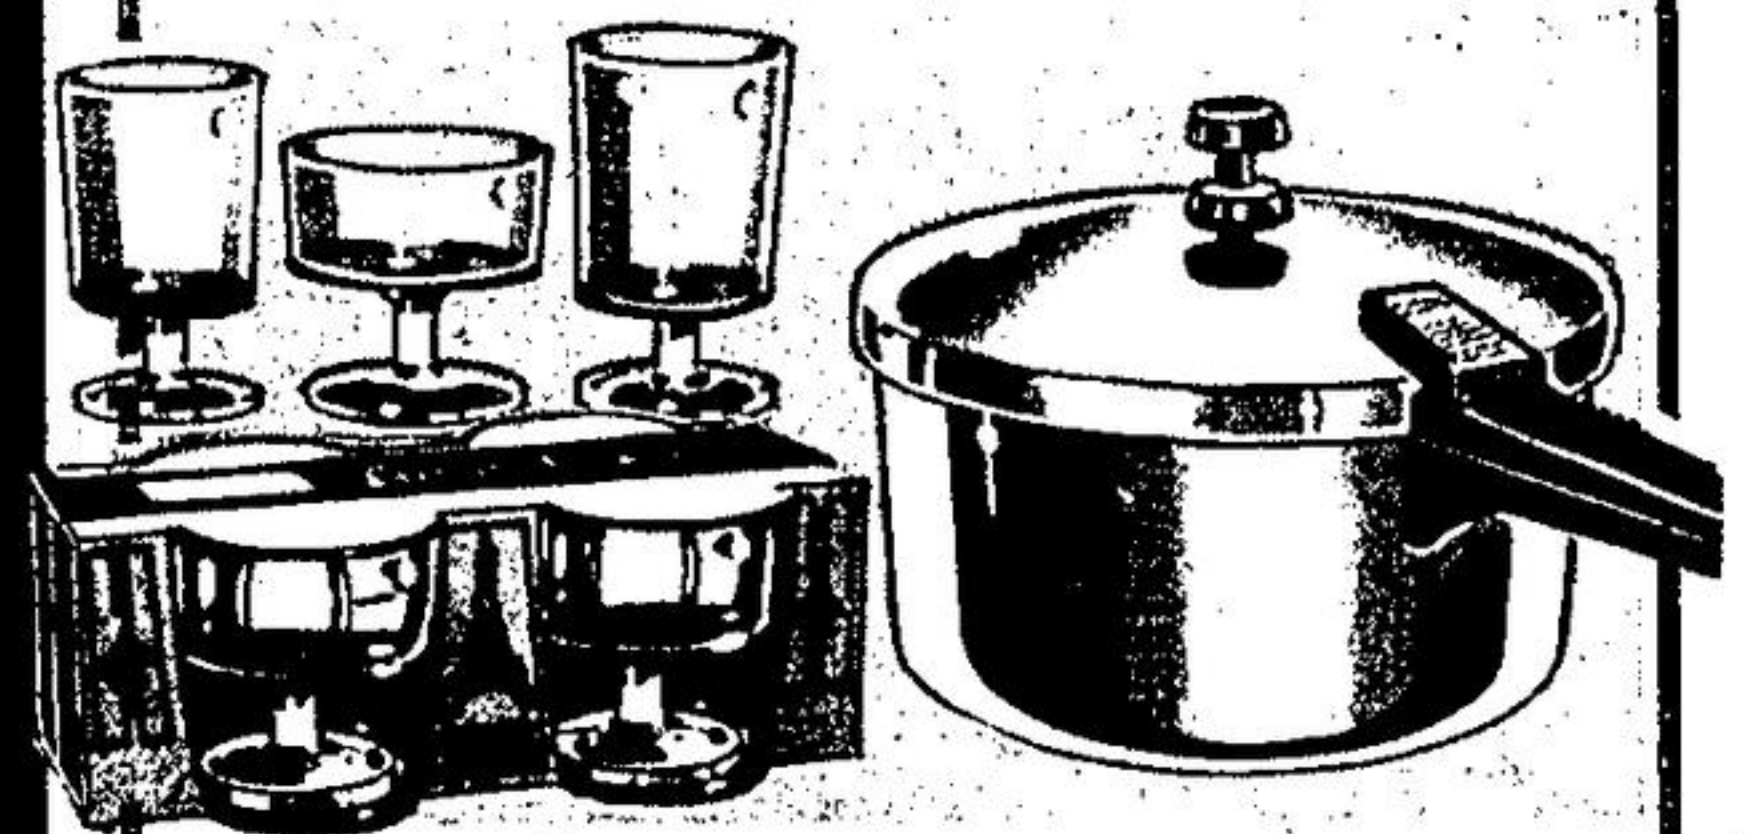

Cameras

Prices effective from Wednesday, December 11th to Tuesday, December 17th

53-Piece Semi-Porcelain Dinner Set

25⁹⁷ set

Service for 8 consists of 8 dinner plates, bread plates, salad bowls, fruit nappies, cups, saucers, 1 vegetable bowl, meat platter, creamer and sugar with cover. 4 patterns.

20-Pce. Earthenware Dinner Set

9⁹⁷ set

Ideal set for every day use. Consists of 4 each of dinner plates, bread and butter plates, fruit nappies, cups, saucers.

42-Piece Stainless Steel Flatware Set

8⁹⁷ set

Consists of 8 each of knives, dinner forks, salad forks, dessert spoons, soup spoons, 1 sugar shell and 1 butter knife.

26-Pce. Punch Bowl Set

3⁷⁷ set

Just the thing for the holiday season! Consists of 8 1/2 qt. bowl with twelve 5 oz. cups, plus twelve cup hooks and plastic ladle.