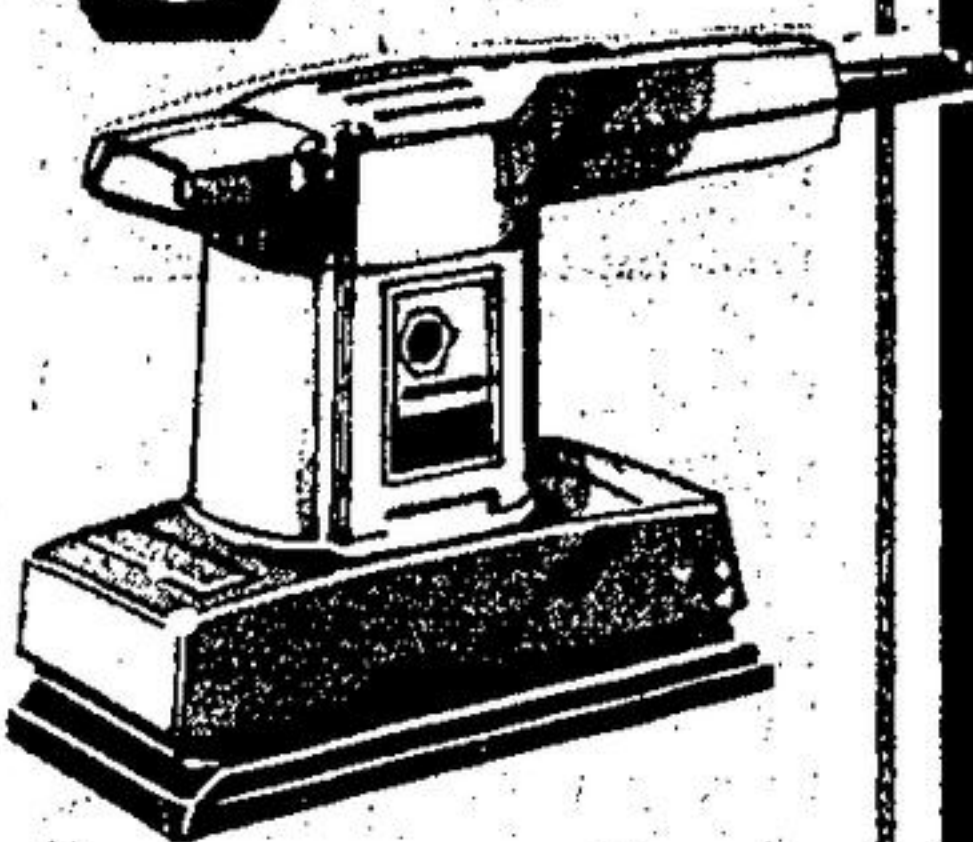

17⁷⁷ each

Limited quantities

Black & Decker Finishing Sander - No. 7404

14⁷⁷ each

- Double insulated
- Perfect for fine finishing wood, metal, plastics
- Extra fast 10,000 orbits p.m. means smoother finishing, faster material removal and easier use
- Designed for one or two hand control
- Flush sands on three sides

Limited Quantities

Black & Decker 2-Speed Jig Saw - No. 7535

18⁷⁷ each

- Low speed for metals, high speed for wood, compositions
- Calibrated shoe tips for making bevel cuts up to 45 degrees
- Tiling shoe adjustable by hand operated knob at rear
- Includes one blade
- High speed 3000 SPM, low 2500 SPM