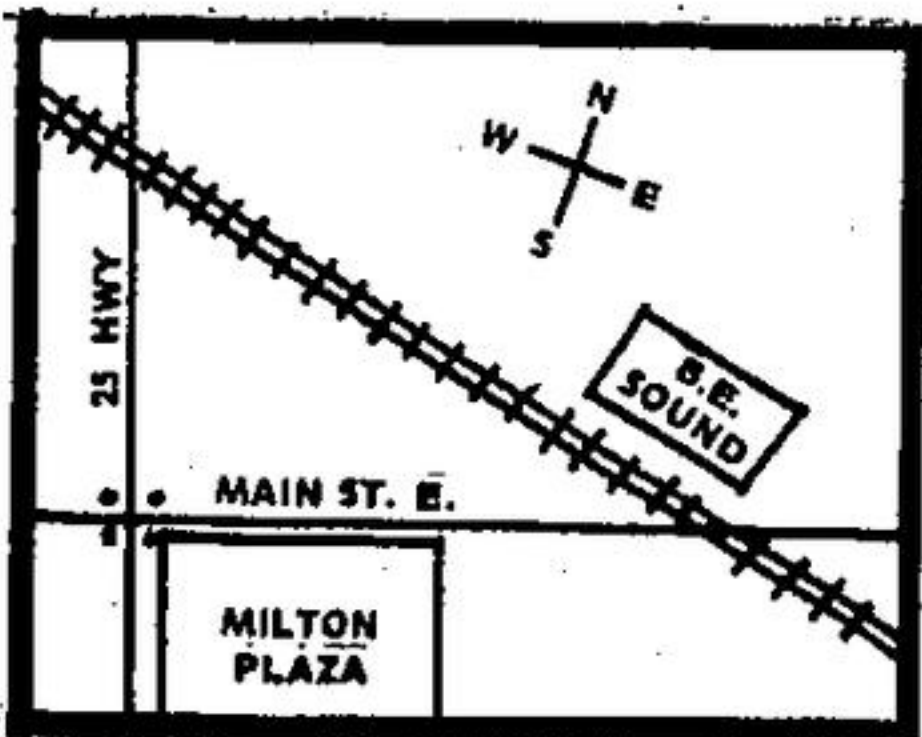

B. E. SOUND

539 MAIN ST. E. — MILTON, ONT.

OPEN 9 - 7 — Monday to Saturday
9 - 9 — Thursday and Friday

Just Give Us A Call And Our Own Elves Will Be On Their Way

TV'S OF QUALITY

Many To Choose From
Picture Sizes From 12" to 20"