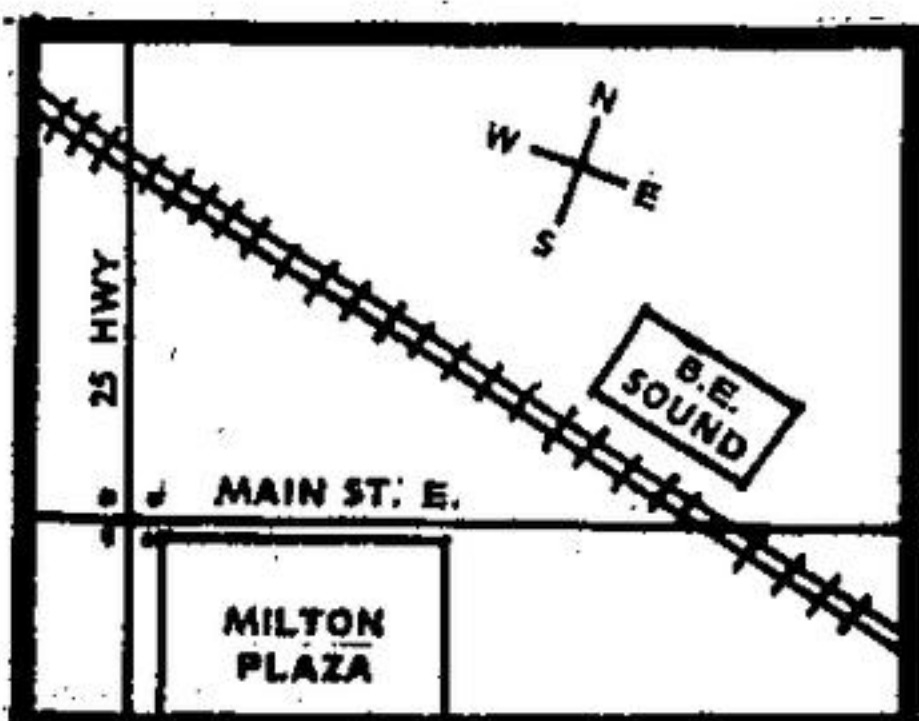

B. E. SOUND

539 MAIN ST. E. — MILTON, ONT.

OPEN 9 - 7 — Monday to Saturday
9 - 9 — Thursday and Friday

Just Give Us A Call And Our Own Elves Will Be On Their Way

TV'S OF QUALITY

Many To Choose From
Picture Sizes From 12" to 20"