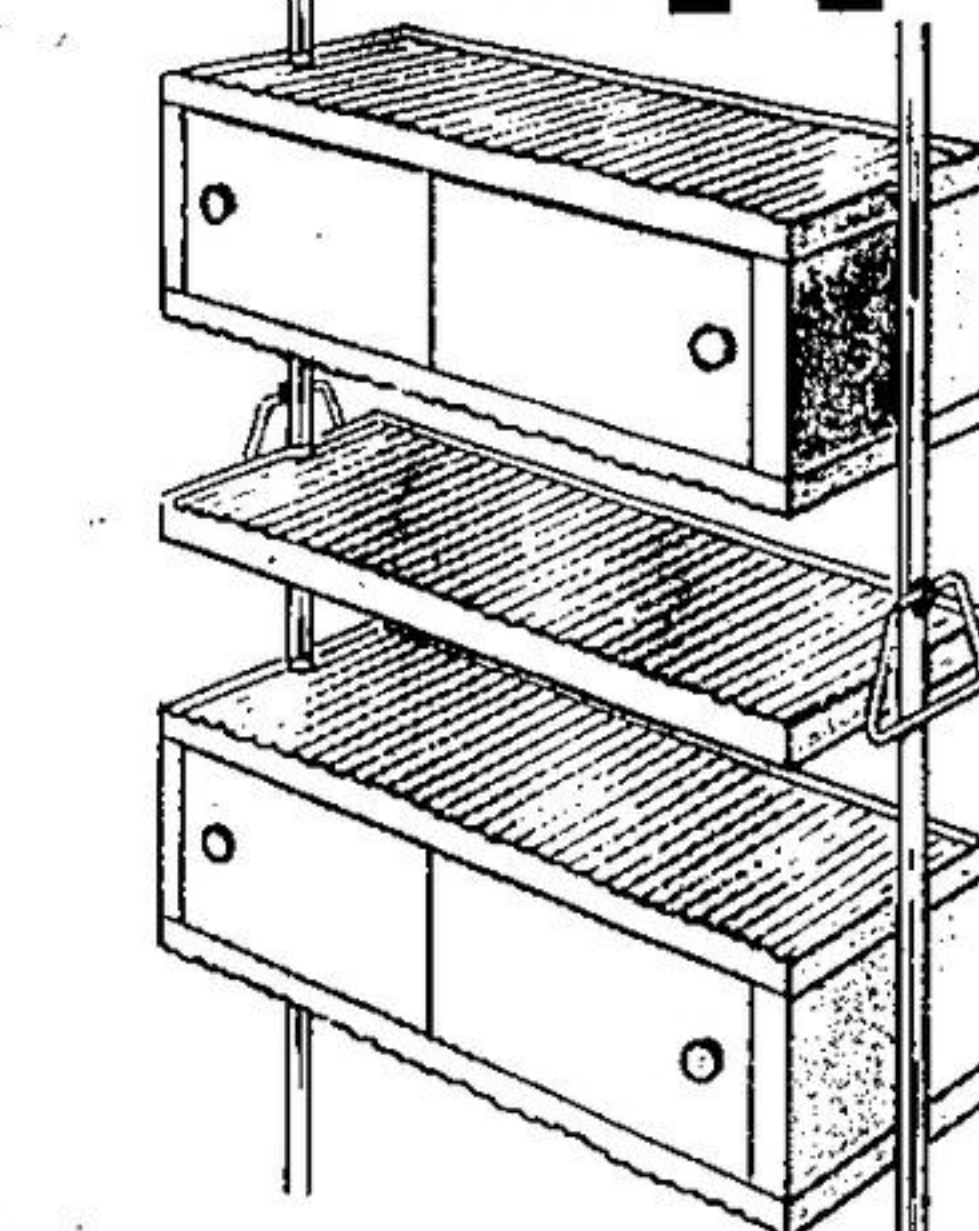

Bathroom Space Saver

An attractive and practical addition to your bathroom. With 2 chromed poles. 23" x 8" x 11" cabinet with divider, 23" x 8" x 7" cabinet, 23" x 8" shelf and towel stirrup. Available in white or harvest gold colours. 526-1162, 1169

21.99 ea.

Bathroom Scale

250 lbs. capacity. Decorative colours of gold, avocado and white. 520-1004, 1005

7.77 ea.

and everything connects

Sunbeam Mist Stick Curling Iron

Thermostatically controlled for quick even heat. Large capacity water chamber. Ready signal light. Safety tip and stand. 6 ft. swivel cord. Styling tip book. 260-2086

12.88 ea.

Sunbeam 2 Speed Styler Dryer

Complete with slide on brush and comb. Compact size. Stylish blue colour. 500 watts for fast drying. 260-2082

14.88 ea.

400 Queen St. West — Brampton

BINGO
THURSDAY NIGHT
at 8:00 p.m.
HOLY CROSS PARISH HALL
MAPLE AVENUE
GEORGETOWN
20 REGULAR GAMES
$20. PER GAME
OTHER SPECIALS
JACKPOT
57 Numbers
$375.
PROCEEDS FOR HOLY CROSS CHURCH

Paint Preserves
AND BEAUTIFIES
Especially Top Quality
PARA PAINTS
WALLPAPERS
AIDIScount Prices
OAK QUEEN
PAINT & WALLPAPER LTD.
130C Guelph St. 877-8903