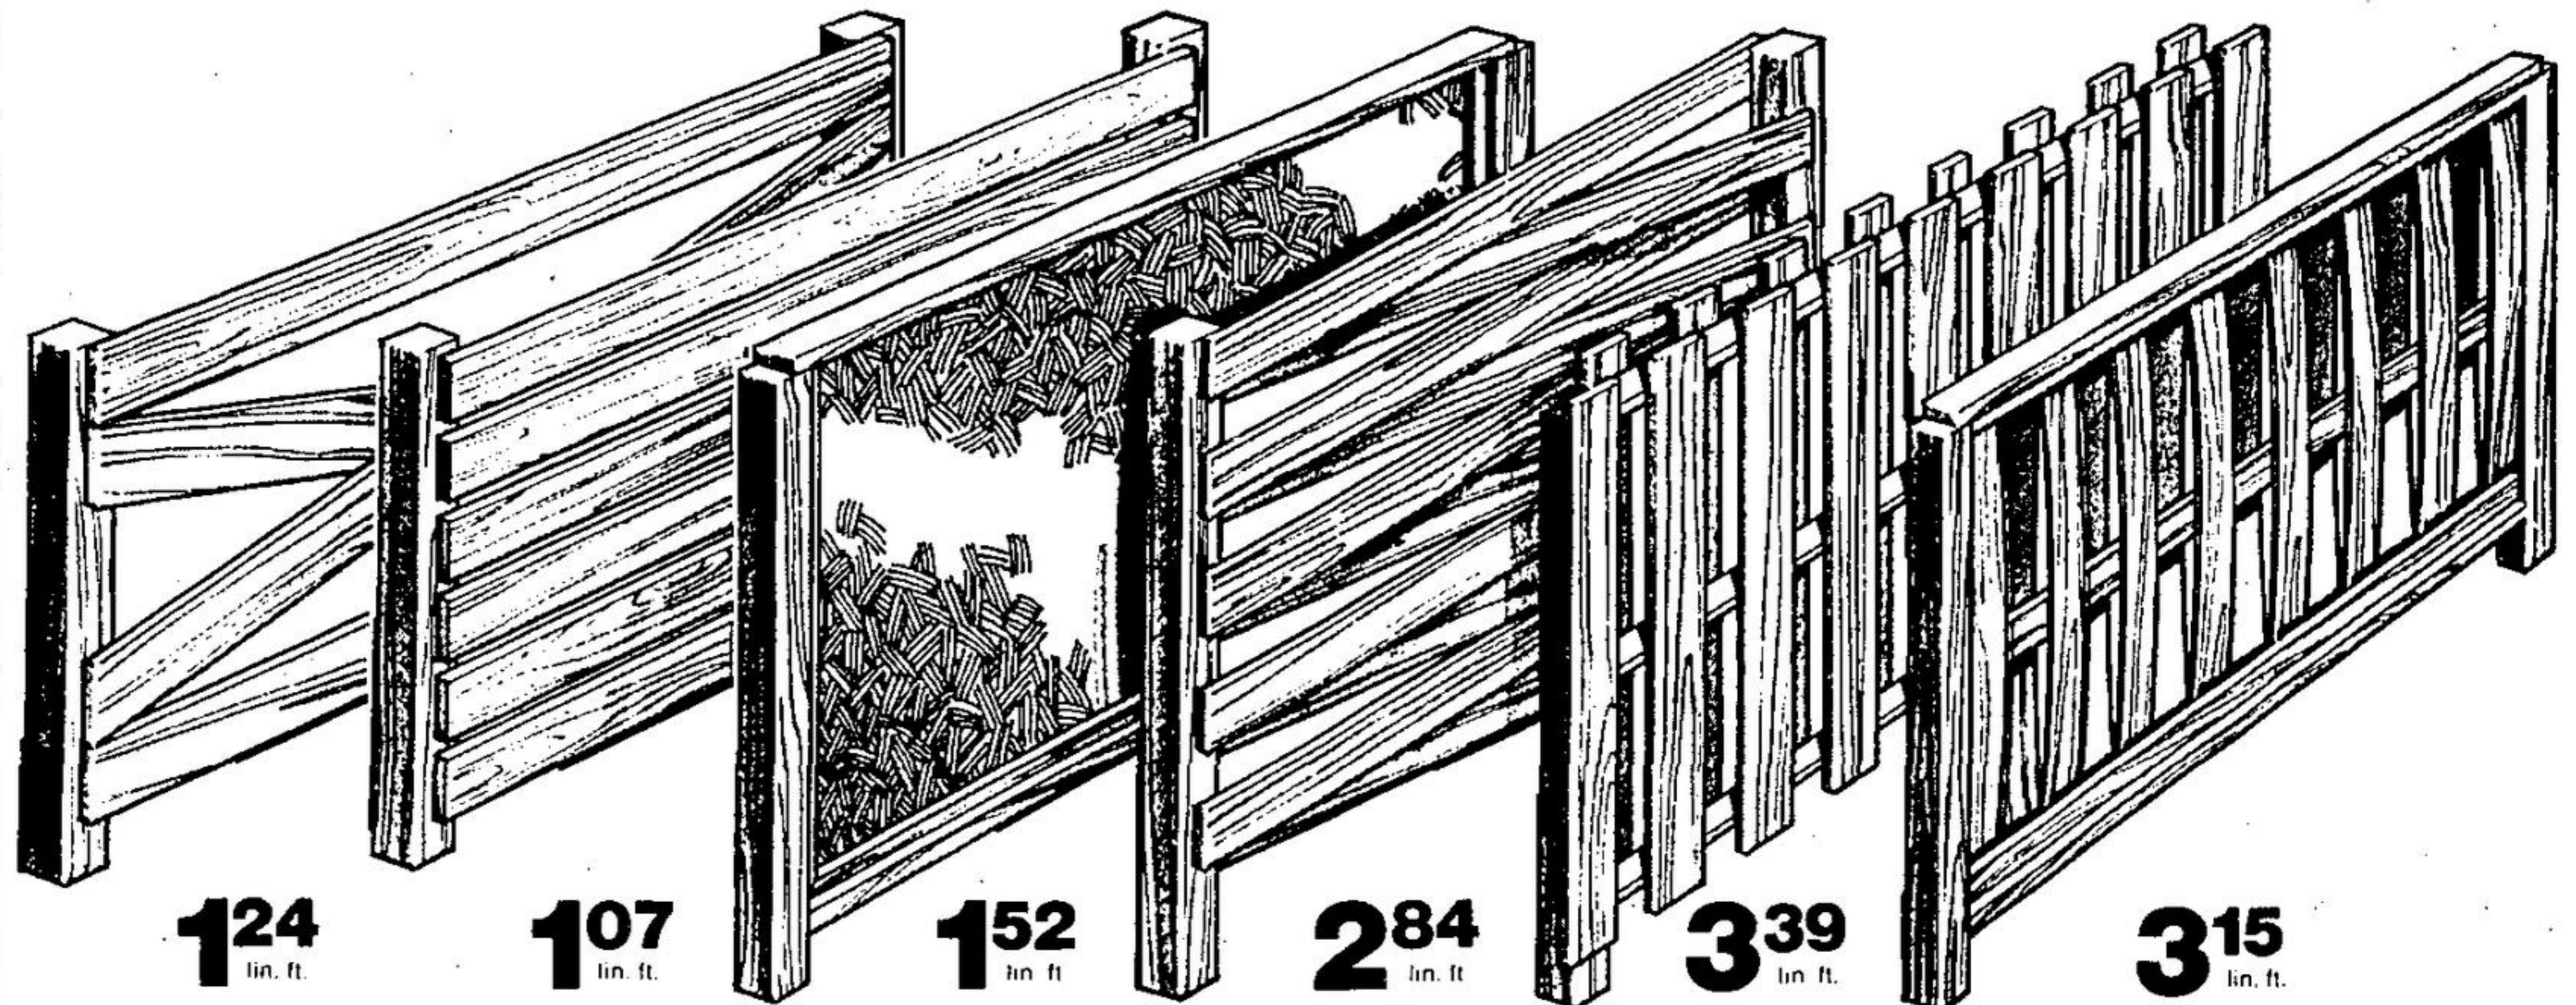

Mrs. Wm. McLean, president of Ballinafad W.I. was a guest at Mount Union's W.I. birthday party last Friday.

Welcome to Mr. and Mrs. Bill Reid who are now living in their new home on the 7 line near Ballinafad.

Mr. and Mrs. Jim Miller and Mrs. Rose Miller from Toronto, visited with the Marshalls' on Sunday.

By Winifred Smith

BEAVER

BEAVER

everything you need to make it on your own.

4' CROSS RAIL

Decorative open-style fence makes a handsome border. All naturally weather-resistant cedar. Price includes heavy-duty 4" x 4" posts and 1" x 6" cross-bar material.

3' BAR SIX

Six rails mark property boundaries in fine style. All cedar for longer life and weather-resistance. Heavy-duty 4" x 4" posts and 1" x 6" rail material.

4 1/2' PANEL

A great complete privacy fence with ventilation space at bottom. Price includes 1/2" thick Aspenite sheathing and 4" x 4" spruce posts. Great with a Beaver stain.

5' BASKETWEAVE

Decorative design that gives privacy plus excellent ventilation. Weather-proof cedar with 4" x 4" posts and 1" x 6" planks. Finish it with stain for lasting looks.

6 1/2' ESTATE

High-styled privacy soars to 6 1/2 feet. Alternating planks allow for plenty of ventilation. 4" x 4" spruce posts and 1" x 6" planking. Great with Beaver Stain finish.

6' PATIO

Unique design gives patio privacy with good ventilation. 4" x 4" spruce posts carry 1" x 6" planks. Make a fence to be admired—use Beaver stain in one of nine colours.

124
lin. ft.

107
lin. ft.

152
lin. ft.

284
lin. ft.

339
lin. ft.

315
lin. ft.