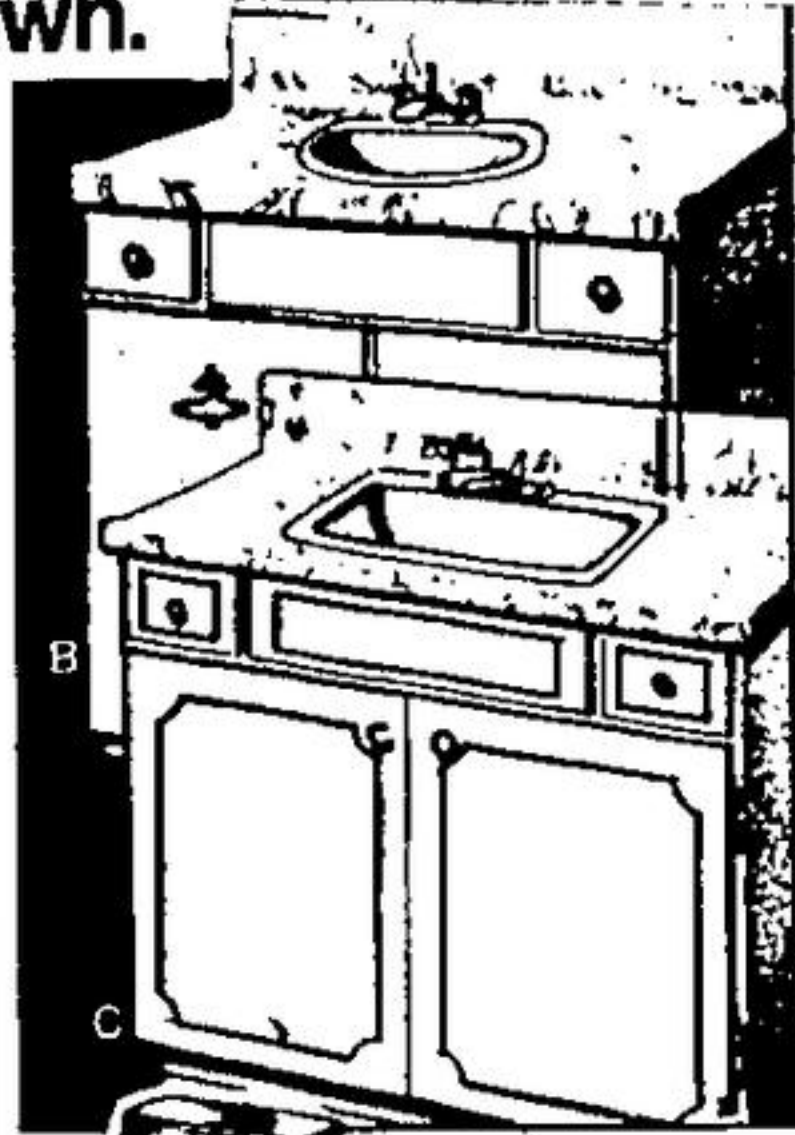

BEAVER

everything you need to make it on your own.

Contessa vanity from Hanover

A) Sculptured Spanish Motif styling with Antiqued hardware. Finished in White and Gold, Maple Walnut hi-lited or Avocado/Peppertone hi-lited. In sizes 30", 36", 42" or 60". Choice of 3 counter top patterns. Faucets, sinks not included.

21870

60" W.