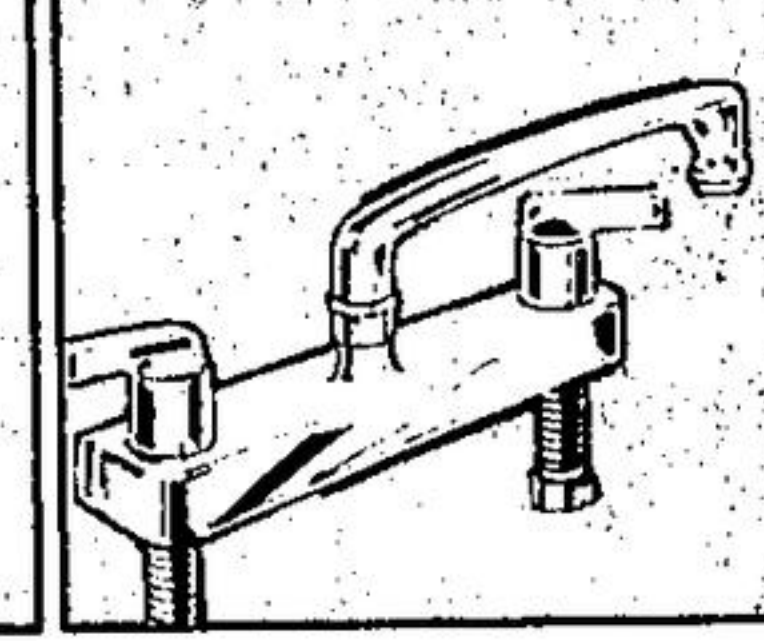

Kitchen deck faucet
Modern styling. Chrome plated solid brass spout. Lever handles with B" swing spout and aerator. Low priced!

11⁴⁹