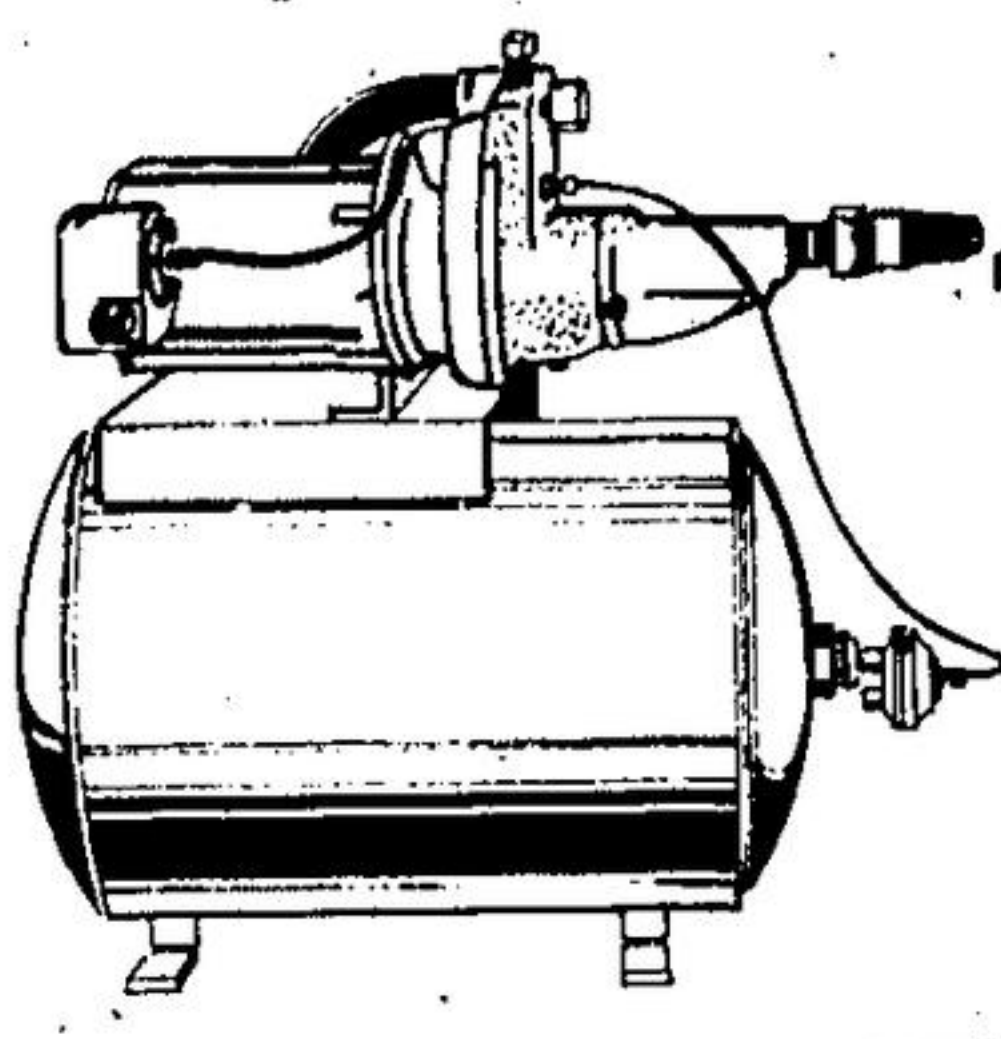

1/3 h.p. convertible jet pump

Only **109⁸⁸**

Package system with powerful 1/3 h.p. motor. 15-U.S. gallon galvanized tank. Complete with ejectors. Capable of lifts to 110 feet. This is an outstanding Beaver value. See it!