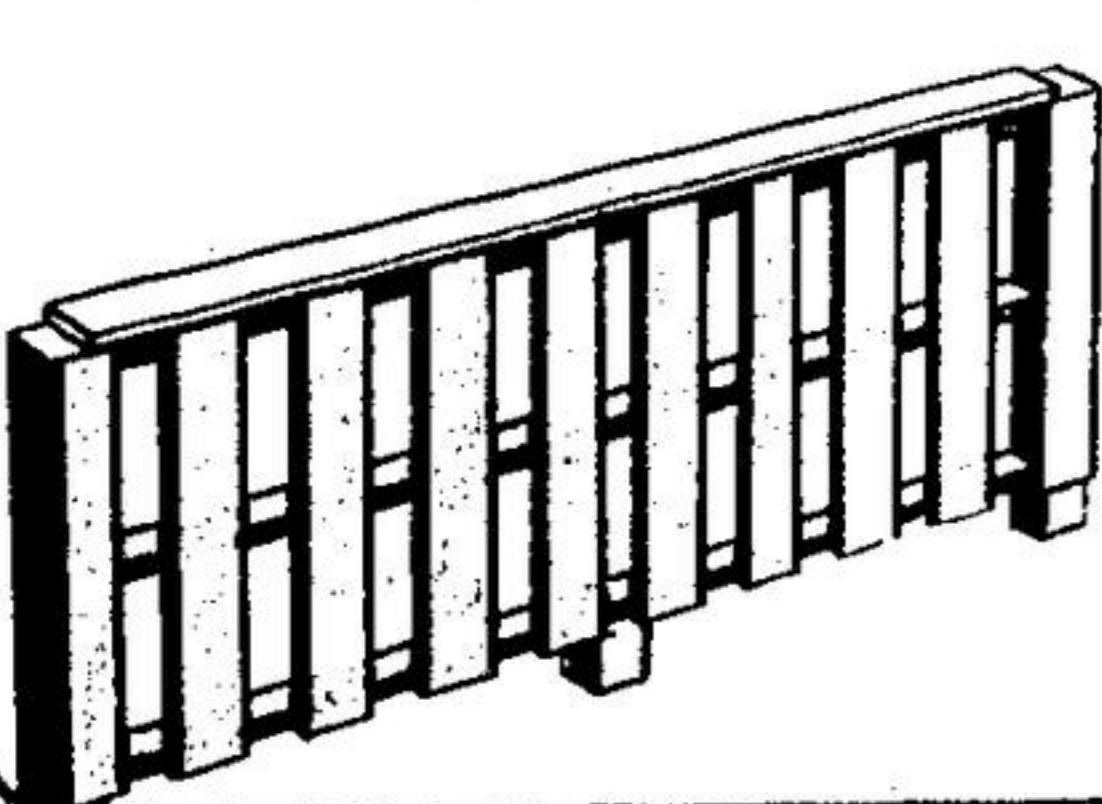

PRIVACY FENCING PARK

1 x 6 boards both sides with posts approximately 8' apart. Patio privacy which offers wind protection.

5' HIGH ONLY ..... **$369** Lin. ft.
6' HIGH ONLY ..... **$410** Lin. ft.