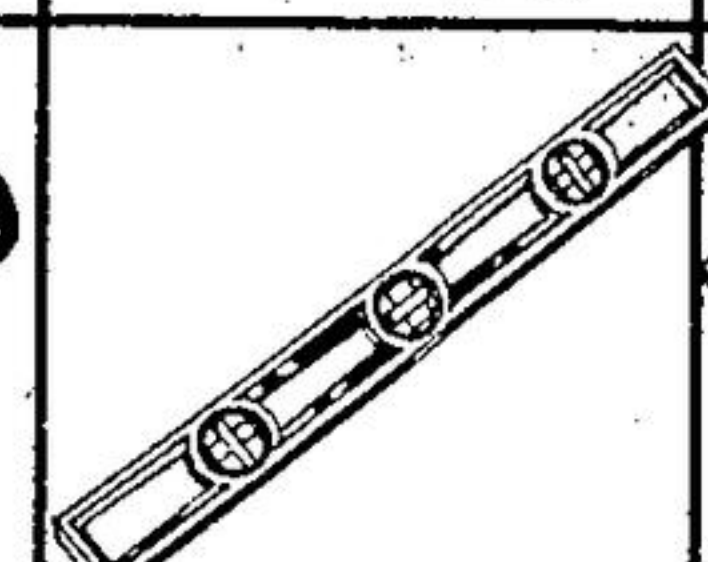

STANLEY ALUMINUM LEVEL

24" rigid, warp proof aluminum frame. 6 vials.

ONLY 8⁶⁶