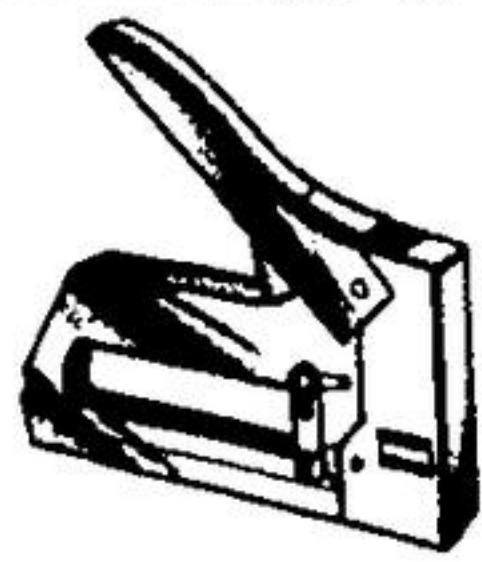

STAPLE GUN

Heavy duty, automatic mechanism. Ideal for stapling tiles, insulation, etc.

ONLY 9⁶⁶