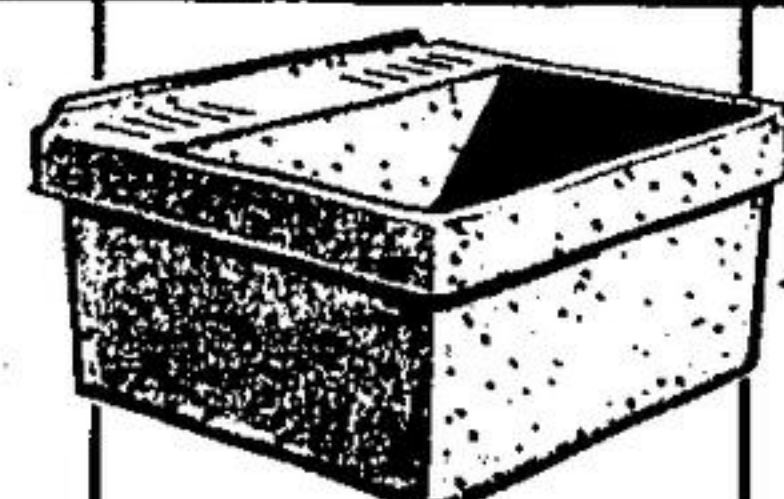

MOLDED LAUNDRY TUBS

Single bowl, wall hung, holds 16.7 imperial gal. Complete with strainer, chain, and stopper.

ONLY 27⁶⁶

(NOT ILLUSTRATED) Double bowl wall hung sink. Holds 16.7 imperial gal. Strainer, chain and stopper included.
ONLY 77⁶⁶