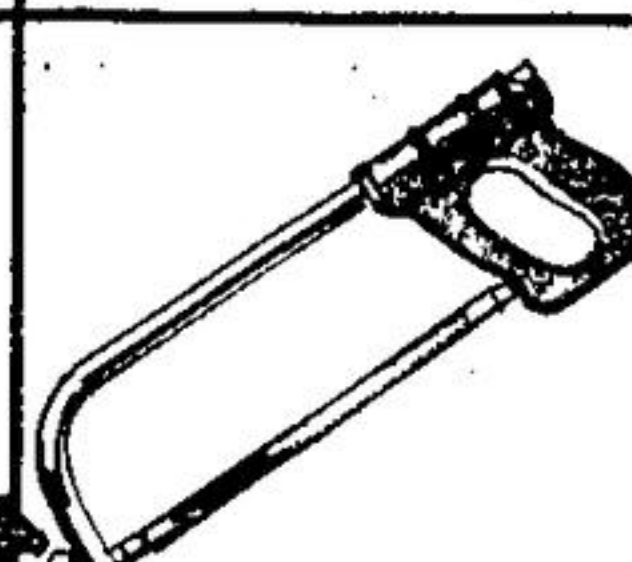

DISSTON HACKSAW

Adjustable from 10" to 12". Ideal addition to any home workshop. Complete with blade.

ONLY 4⁶⁶