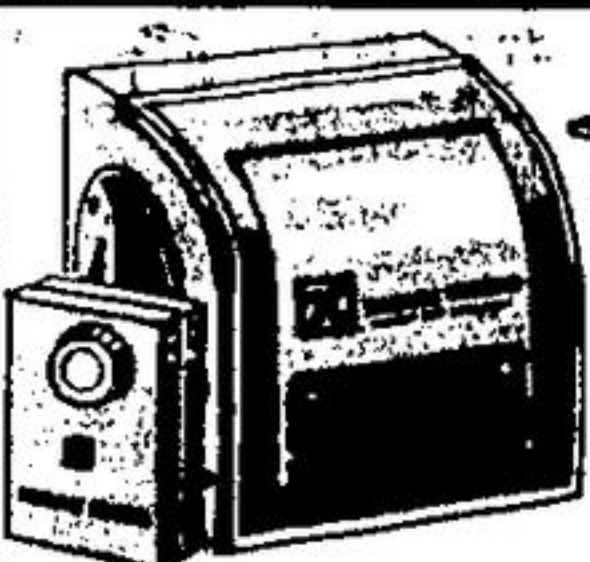

BEAVER 66th BIRTHDAY SALE

MOUNT TREBLANT BATHROOM CABINET

ONLY 27⁶⁶

(NOT ILLUSTRATED)
As above but without light fixtures only 19⁶⁶

"HANOVER" TIMOLD COUNTER TOPS

8' Length
ONLY 26⁶⁶

KITCHEN RANGE HOODS

ONLY 33⁶⁶

(NOT ILLUSTRATED)
30" Duct free range hood. No exterior vent required. All other features as above.
ONLY 42⁶⁶

CORK TILE

Add the decorator touch to any room with cork tile from Beaver. Adhesive backed. 4 sq. ft. of 12" x 12" x 1/2" tiles per package.

ONLY 2⁶⁶

MULTI-SHELF

Instant shelving in a carton. Goes anywhere. Assembles in minutes. Choice of Avocado or Walnut finish.

ONLY 8⁶⁶

MAC TAC DECORATOR VINYL

Be your own decorator with peel and stick Mac Tac vinyl. Ideal for splash areas, head board decorations, table tops, shelving, etc. A wide range of patterns and colours available.

ONLY 66^c 1/2 sq. ft.

BEAVER INTERIOR LATEX PAINT

Fast drying... goes on smooth... washes up with just water. White only.

ONLY 4⁶⁶ GAL.

"LEPAGES" POLY PATCH

2 lb. BOX ONLY 66^c

MOLDED LAUNDRY TUBS

Single bowl, wall hung, holds 16.7 imperial gal. Complete with strainer, chain, and stopper.

ONLY 27⁶⁶

(NOT ILLUSTRATED) Double bowl wall hung sink. Holds 16.7 imperial gal. Strainer, chain and stopper included.
ONLY 77⁶⁶

CLOTHES DRYER VENT KIT

ONLY 4⁶⁶

(NOT ILLUSTRATED)
As above with 72" flexible pipe. ONLY 5⁶⁶

WAIT SKUTTLE HUMIDIFIER

ONLY 69⁶⁶

BEAVER WORK BENCH

ONLY 13⁶⁶

26" DISSTON RANCHER HAND SAW

High quality, 8 point cross cut saw. Made from the finest steel.

ONLY 7⁶⁶

DISSTON HACKSAW

Adjustable from 10" to 12". Ideal addition to any home workshop. Complete with blade.

ONLY 4⁶⁶

STANLEY ALUMINUM LEVEL

24" rigid, warp proof aluminum frame. 6 vials.

ONLY 8⁶⁶

STANLEY HAMMER

Handyman nail hammer. Tempered steel head with chrome alloy tubular neoprene grip.

ONLY 5⁶⁶

STANLEY 9" BENCH PLANE