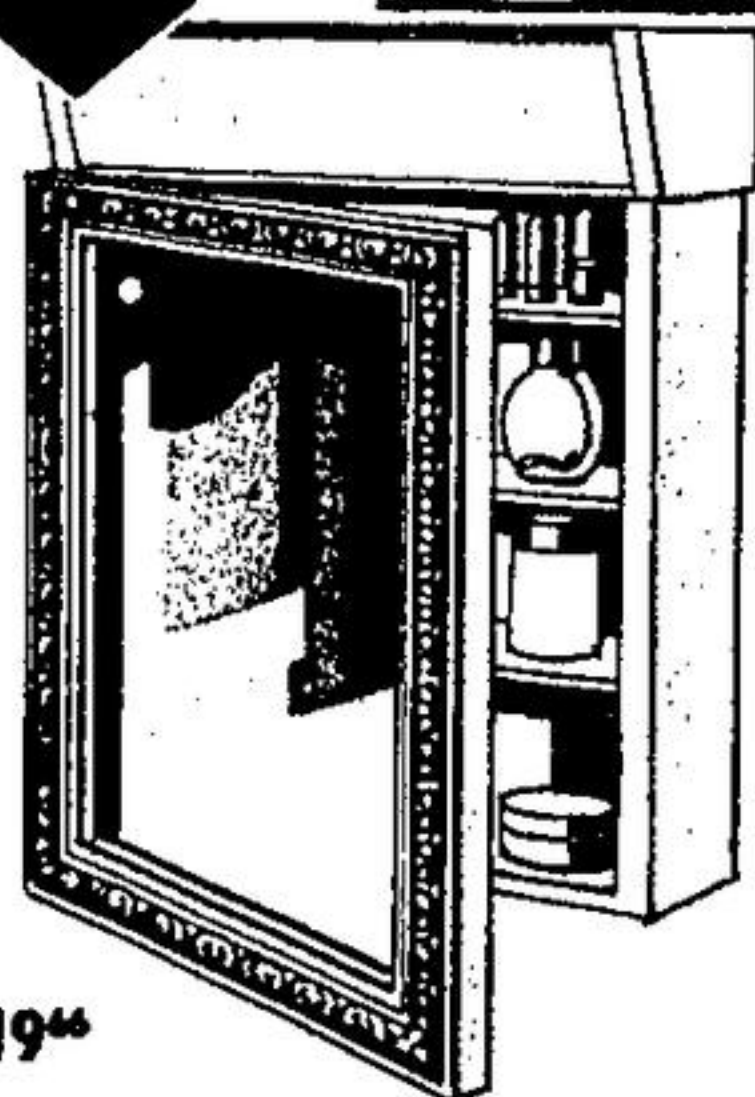

BEAVER 66th BIRTHDAY SALE

MOUNT TREBLANT BATHROOM CABINET

ONLY 27⁶⁶

(NOT ILLUSTRATED)
As above but without light fixtures only 19⁶⁶