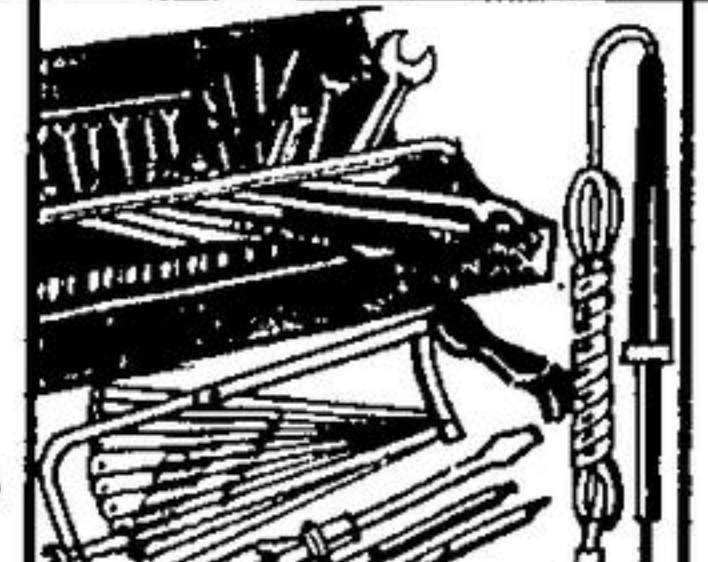

97 Pce. SOCKET WRENCH & TOOL KIT

ONLY 36⁶⁶