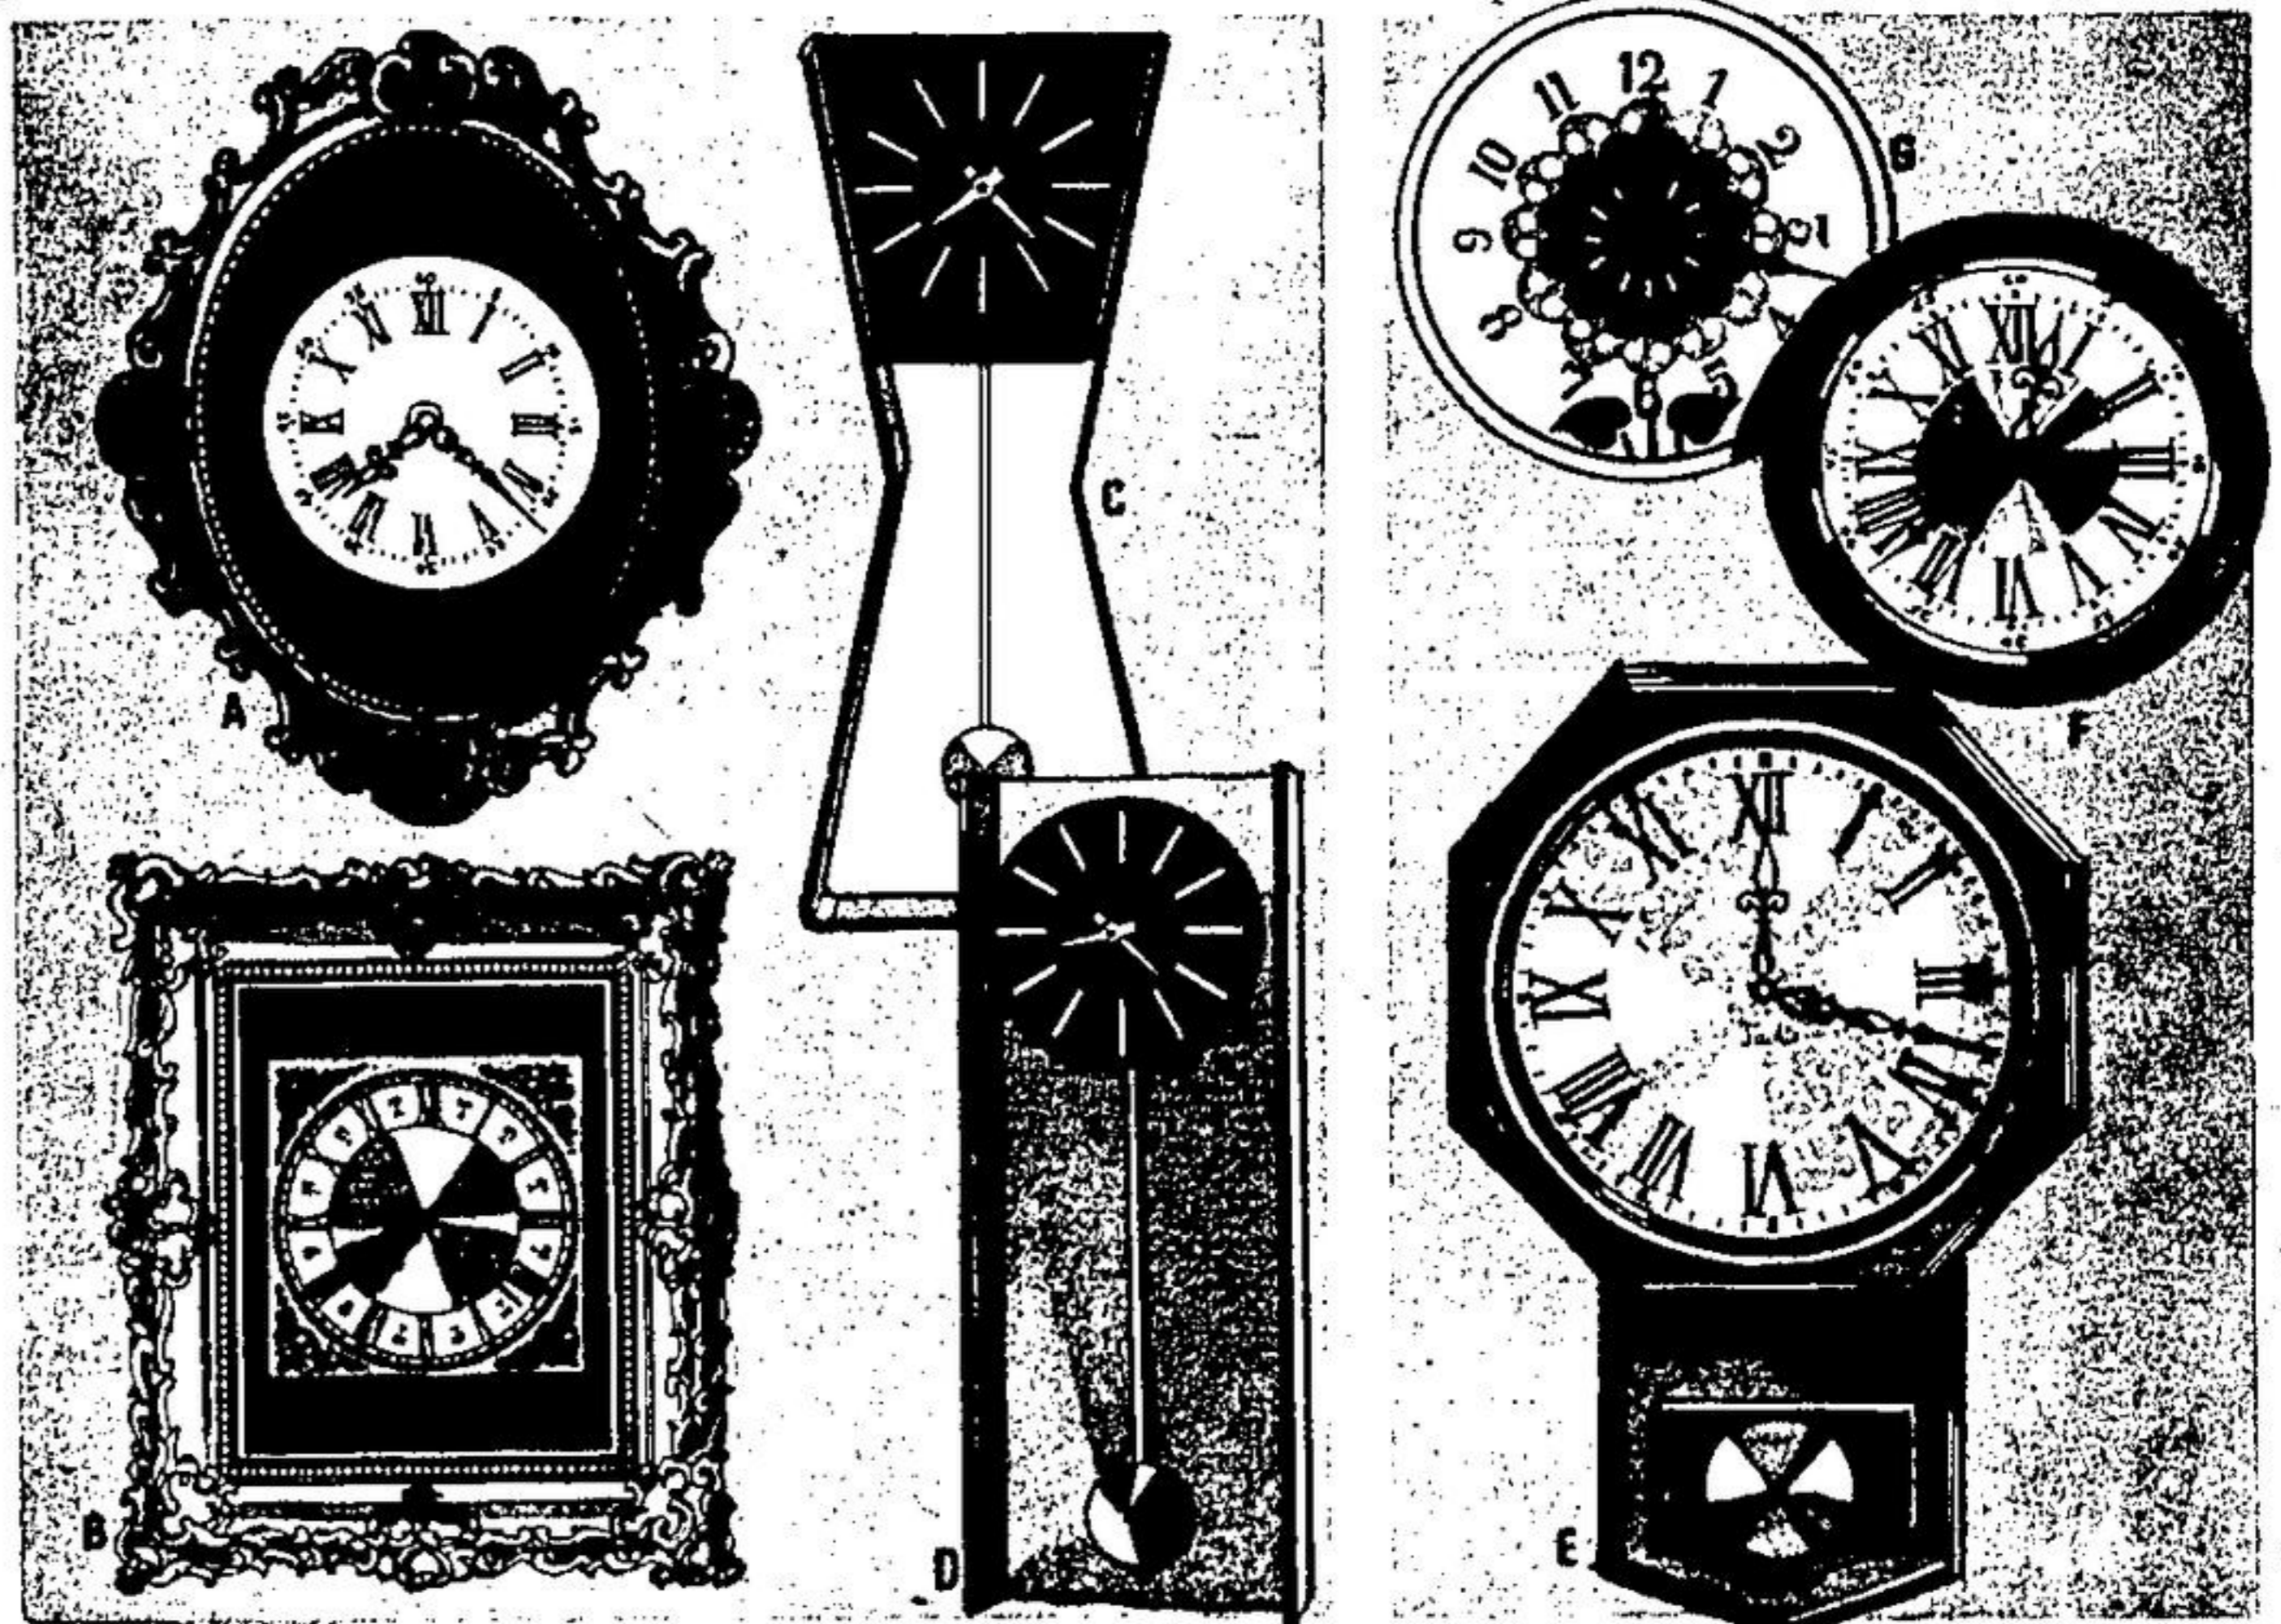

CHRISTMAS GIFT SUGGESTIONS from BEAVER

BAR and STOOL SET

An ideal Christmas gift for your Santa. . . . Beautifully finished, black padded vinyl finish bar with spill resistant woodgrain arborite top. Large 47 1/2" x 15 1/2" serving area. Complete with two matching swivel seat bar stools, finished in matching black and chrome. A Christmas gift that will last throughout the year.

4⁴⁹

BATTERY OPERATED WALL CLOCKS

- A COUNTRY SQUIRE Oval frame delicately finished in antiqued avocado and gold. ONLY **29⁵⁰**
- B REMBRANDT Antiqued gold finished case framing a woven avocado background. ONLY **29⁵⁰**
- C HOURGLASS Black lucite dial with gold finish hour marker. Translucent smoked hourglass shaped case. ONLY **42⁵⁰**
- D APOLLO Black lucite sides with smokey translucent centre. Black dial and gold finished hour markers. ONLY **42⁵⁰**
- E SCHOOLROOM CORDLESS CLOCK a period design at a popular price. Walnut finish case, black Roman numerals on beige dial. Runs on single "D" size battery. Approximately 9 1/4" x 16" long. ONLY **28⁵⁰**
- F FASHIONABLE ELECTRIC CLOCK Walnut finished case with black Roman numerals on white and gold dial. Approximately 7 1/4" diameter. ONLY **11⁵⁰**
- G FLOWER KITCHEN CLOCK a colourful electric timekeeper. Large black numerals and hands on a contrasting white, orange and avocado dial. Approximately 7" diameter. ONLY **10⁹⁵**