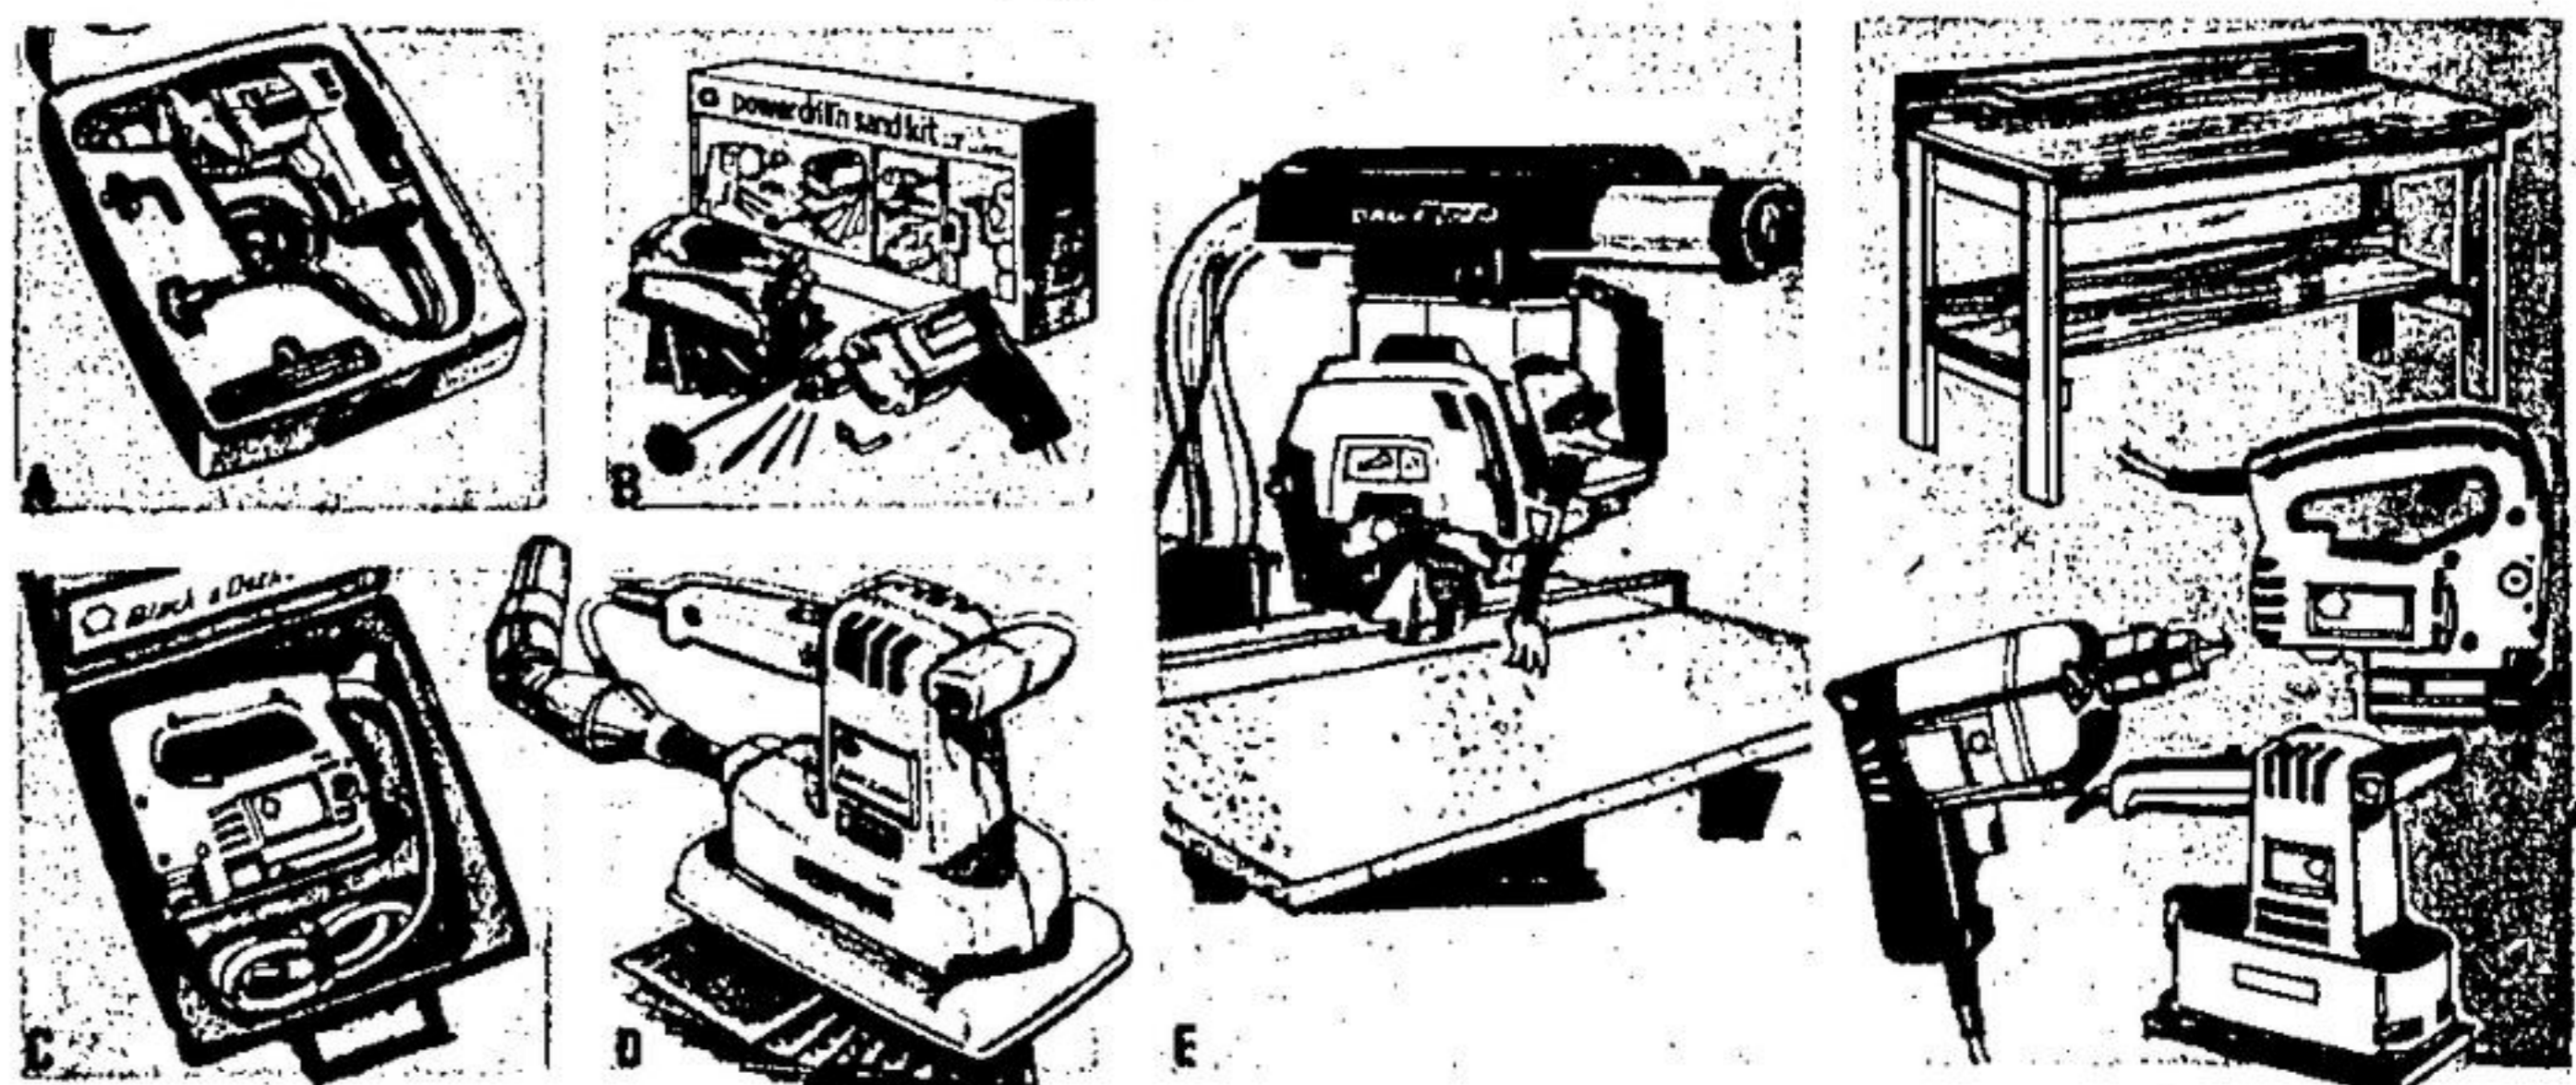

BLACK and DECKER POWER TOOLS

- A 3/8" DRILL KIT . . . 3/8" drill, wire wheel brush, cotton buffs, 3 sheets of abrasive paper, wheel arbor, bucking pad and 3 drill bits. ONLY **21⁸⁸**
- B DRILL and SAND KIT . . . 3/8" drill, orbital 3 3/8" x 9" sanding attachment, 3 drill bits, paint mixer and 6 sheets of abrasive paper. ONLY **21⁹⁵**
- C JIG SAW KIT . . . 2 speed jig saw, jig saw blades (6) rip fence. ONLY **24⁹⁵**
- D FINISHING SANDER . . . . Complete with 10 sheets of assorted abrasive paper. ONLY **24⁹⁵**
- E 8" RADIAL ARM SAW . . . 2 h.p. motor, quick stop blade, easy to read adjustment scale. Cuts 2 7/8" at 90 degrees - 1 7/8" at 45 degrees - 1 9/16" width rip capacity. ONLY **97⁷⁷**

DELUXE POWER TOOL WORKBENCH KIT

Kit includes Beaver all wood easily assembled workbench, Black & Decker 3/8" variable drill, jig saw, orbital sander. Plus drill bits, jig saw blades and sandpaper. Complete kit reg. $89.44

Beaver Christmas Special Only

79⁴⁴

316 Guelph St. E. Georgetown
Phone 877-2234

STORE HOURS 8.00 to 6 MON. THRU SAT.
8.00 to 9.00 THURS. & FRIDAY